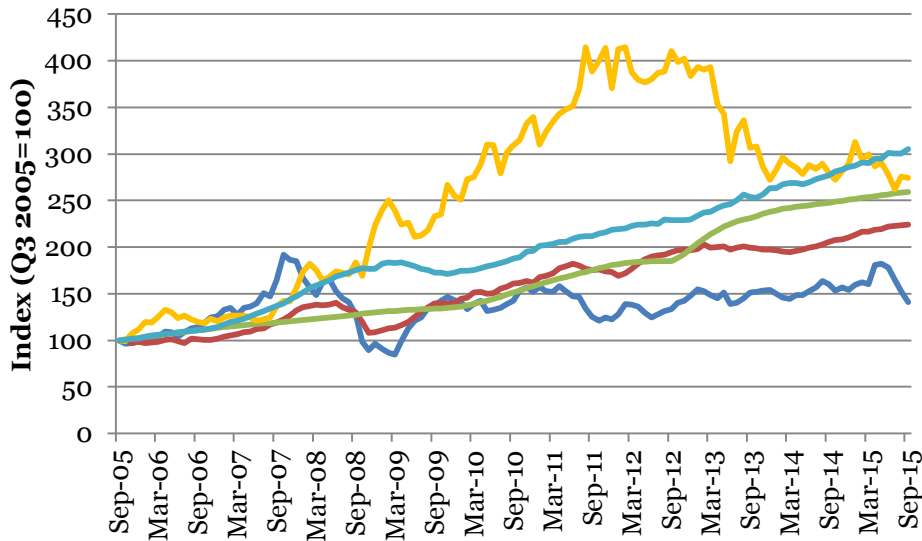

## Behind the headlines - art

## Behind the headlines – portfolio mix

The Hellraiser      +313%    £4.1m

The Ladies' man      +165%    £2.7m

The Geek      +150%    £2.5m

Standard KFLII  
+206%    £3.1m

## Comparative assets – 10-year capital growth (Q3 2015)

KFLII	+206%
Gold	+174%
Jewellery	+159%
HK Luxury houses	+124%
Hang Seng Index	+41%