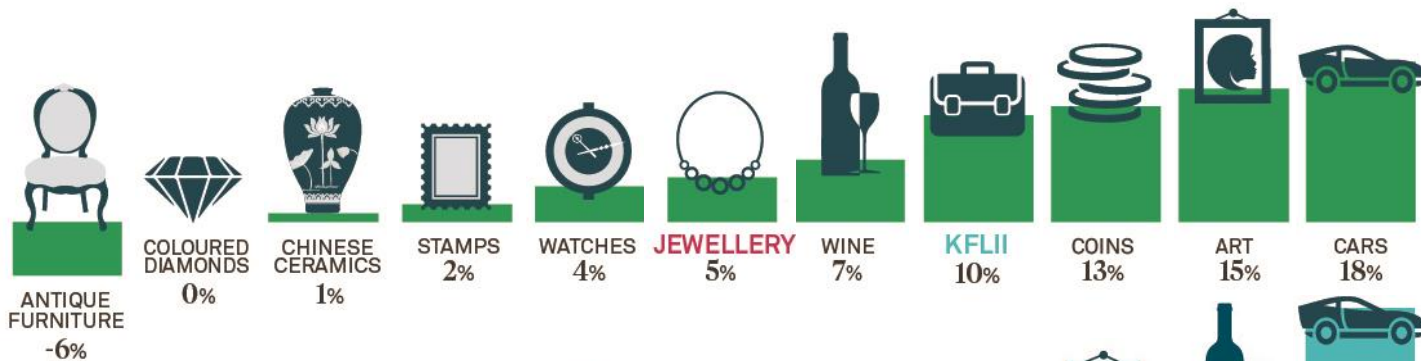

## Background

---

- ◆ **Why?**
- ◆ **What?**
- ◆ **How?**

Jewellery

Art

Classic cars

Wine

Furniture

Watches

Coins

Stamps

Chinese Ceramics

Coloured diamonds

Best available third-party data

Weight each asset to create KFLII

## The Top 10

12 MONTHS

10 YEARS

## The Top 10 – changing fortunes

- Art
- Furniture
- Chinese ceramics
- Jewellery
- Watches
- Cars
- Wine
- Stamps
- Coins
- Coloured diamonds