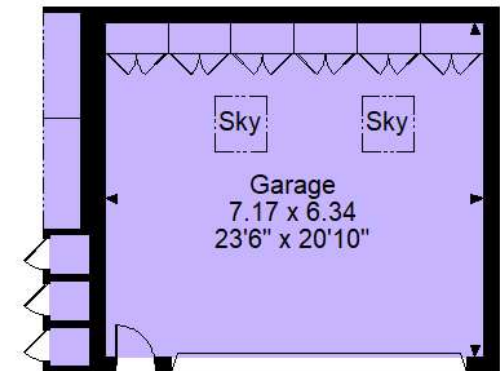

**Wentworth Lodge Portnall Rise, Virginia Water**

**Approximate Gross Internal Area**

**Main House = 3574 Sq Ft/332 Sq M**

**Garage = 489 Sq Ft/45 Sq M**

**Total = 4063 Sq Ft/377 Sq M**

**Quoted Area Excludes 'External Bin Storage'**

**First Floor**

3.44 x 1.82  
11'3" x 6'0"

**Storage Area  
Above Bedroom 3**

**FOR ILLUSTRATIVE PURPOSES ONLY - NOT TO SCALE**

The position & size of doors, windows, appliances and other features are approximate only.