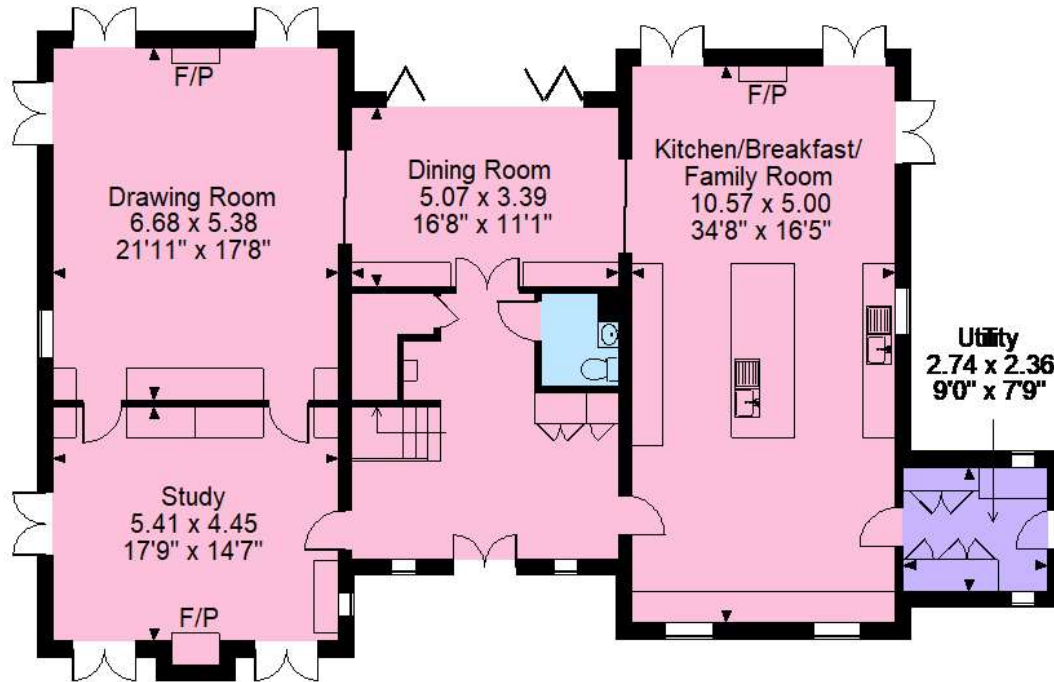

**Wentworth Lodge Portnall Rise, Virginia Water**

**Approximate Gross Internal Area**

**Main House = 3574 Sq Ft/332 Sq M**

**Garage = 489 Sq Ft/45 Sq M**

**Total = 4063 Sq Ft/377 Sq M**

**Quoted Area Excludes 'External Bin Storage'**

**First Floor**

3.44 x 1.82  
11'3" x 6'0"

**Storage Area  
Above Bedroom 3**

**FOR ILLUSTRATIVE PURPOSES ONLY - NOT TO SCALE**

The position & size of doors, windows, appliances and other features are approximate only.