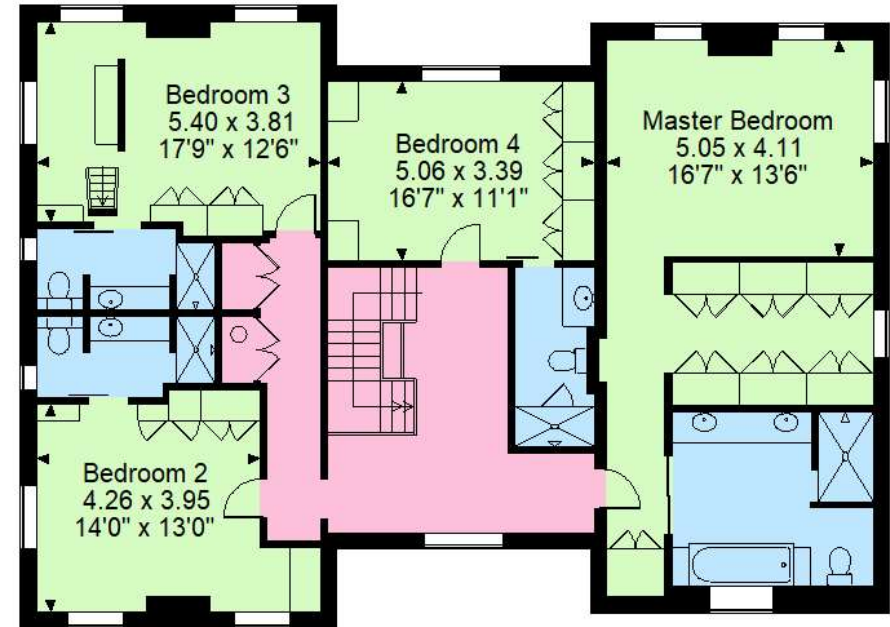

**Wentworth Lodge Portnall Rise, Virginia Water**

**Approximate Gross Internal Area**

**Main House = 3574 Sq Ft/332 Sq M**

**Garage = 489 Sq Ft/45 Sq M**

**Total = 4063 Sq Ft/377 Sq M**

**Quoted Area Excludes 'External Bin Storage'**

**First Floor**

3.44 x 1.82  
11'3" x 6'0"

**Storage Area  
Above Bedroom 3**

**FOR ILLUSTRATIVE PURPOSES ONLY - NOT TO SCALE**

The position & size of doors, windows, appliances and other features are approximate only.