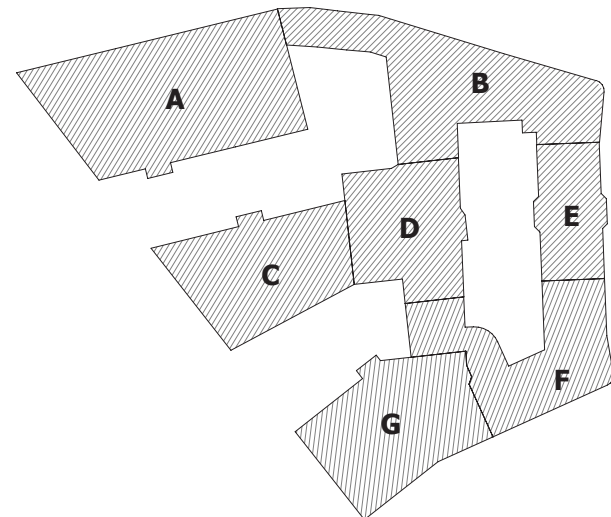

LEVEL

2

LEVEL 2

LEGGE LANE

N

ONE BEDROOM APARTMENTS
 TWO BEDROOM APARTMENTS

A0-1	73.28M²
Bedroom 1	13.20M ²
En-suite	3.79M ²
Bedroom 2	12.00M ²
Bathroom	4.46M ²
Living Room/Kitchen	30.60M ²
A0-2	47.19M²
Bedroom	12.83M ²
Bathroom	4.46M ²
Living Room/Kitchen	23.65M ²
A0-3	69.85M²
Bedroom 1	13.24M ²
En-suite	3.79M ²
Bedroom 2	11.64M ²
Bathroom	4.46M ²
Living Room/Kitchen	26.24M ²
A0-4	52.48M²
Bedroom	12.74M ²
Bathroom	4.46M ²
Living Room/Kitchen	27.12M ²
Terrace	5.71M ²
A0-5	47.06M²
Bedroom	12.44M ²
Bathroom	4.15M ²
Living Room/Kitchen	23.57M ²
Terrace	7.34M ²
A0-6	49.35M²
Bedroom	13.16M ²
Bathroom	4.44M ²
Living Room/Kitchen	24.04M ²
Terrace	7.98M ²
B0-1	74M²
Bedroom 1	12.86M ²
Bedroom 2	12.70M ²
Bathroom	3.66M ²
Living Room/Kitchen	22.31M ²
B0-2	63.89M²
Bedroom	13.96M ²
Bedroom	8.74M ²
Bathroom	5.53M ²
Living Room/Kitchen	22.15M ²