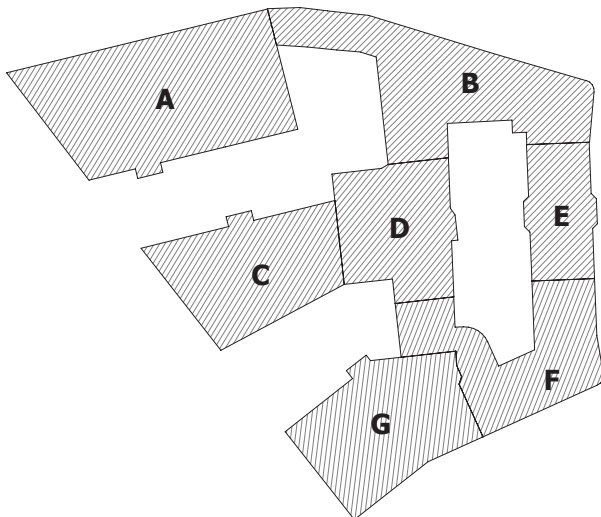

LEVEL 2

LEGGE LANE

N

ONE BEDROOM APARTMENTS
 TWO BEDROOM APARTMENTS

BO-3	49.55M²
Bedroom	15.21M ²
Bathroom	5.29M ²
Living Room/Kitchen	26.12M ²
BO-4	46.66M²
Bedroom	12.92M ²
Bathroom	4.25M ²
Living Room/Kitchen	22.41M ²
BO-5	75.13M²
Bedroom 1	14.45M ²
En-suite	3.38M ²
Bedroom 2	12.11M ²
Bathroom	4.35M ²
Living Room/Kitchen	28.26M ²
C2-1	39.75M²
Bedroom	14.42M ²
Bathroom	3.94M ²
Living Room/Kitchen	19.09M ²
C2-2	41.47M²
Bedroom	12.10M ²
Bathroom	5.04M ²
Living Room/Kitchen	18.47M ²
C2-3	59.26M²
Bedroom 1	13.92M ²
Bedroom 2	10.90M ²
Bathroom	3.78M ²
Living Room/Kitchen	21.23M ²
C2-4	60.7M²
Bedroom 1	12.30M ²
En-suite	3.79M ²
Bedroom 2	10.49M ²
Bathroom	4.77M ²
Living Room/Kitchen	19.71M ²
Terrace	6.21M ²
D2-1	45.33M²
Bedroom	12.46
Bathroom	4.60
Living Room/Kitchen	20.33
D2-2	41.42M²
Bedroom	11.12M ²
Bathroom	4.08M ²
Living Room/Kitchen	19.53M ²