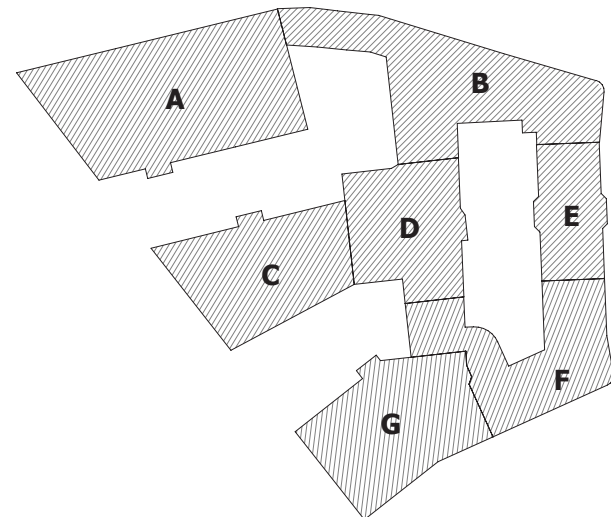

LEVEL 2

LEGGÉ LANE

N

ONE BEDROOM APARTMENTS
 TWO BEDROOM APARTMENTS

D2-3	44.17M²
Bedroom	12.61M ²
Bathroom	3.99M ²
Livnig Room/Kitchen	20.57M ²
D2-4	47.54M²
Bedroom	12.78M ²
Bathroom	3.49M ²
Livnig Room/Kitchen	20.18M ²
E1-1	47.95M²
Bedroom	12.03M ²
Bathroom	6.77M ²
Living Room/Kitchen	21.99M ²
E1-2	48.65M²
Bedroom	12.03M ²
Bathroom	6.78M ²
Living Room/Kitchen	22.67M ²
F2-1	46.15M²
Bedroom	12.05M ²
Bathroom	3.66M ²
Living Room/Kitchen	21.37M ²
F2-2	44.9M²
Bedroom	13.08M ²
Bathroom	4.57M ²
Living Room/Kitchen	20.09M ²
F2-3	67.29M²
Bedroom	12.81M ²
Bedroom	11.45M ²
Bathroom	4.35M ²
Living Room/Kitchen	22.80M ²
F2-4	44.57M²
Bedroom	12.51M ²
Bathroom	3.80M ²
Living Room/Kitchen	20.89M ²