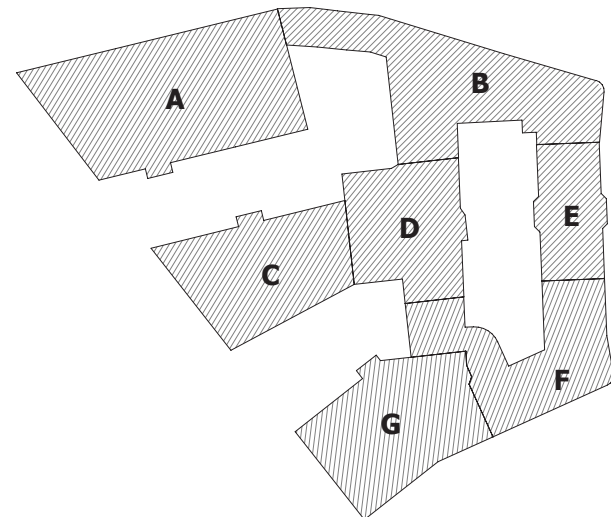

LEVEL 2

LEGE LANE

N

ONE BEDROOM APARTMENTS
 TWO BEDROOM APARTMENTS

G2-1	43.08M²
Bedroom	12.80M ²
Bathroom	4.26M ²
Living Room/Kitchen	17.63M ²
G2-2	52.3M²
Bedroom	12.58M ²
Bathroom	5.31M ²
Living Room/Kitchen	25.75M ²
G2-3	61.6M²
Bedroom 1	13.13M ²
Ensuite	3.58M ²
Bedroom 2	11.07M ²
Bathroom	4.29M ²
Living Room/Kitchen	19.51M ²
G2-4	62.73M²
Bedroom 1	13.57M ²
Ensuite	3.37M ²
Bedroom 2	11.07M ²
Bathroom	4.29M ²
Living Room/Kitchen	20.04M ²

LEVEL

3

LEVEL 3

ONE BEDROOM APARTMENTS
 TWO BEDROOM APARTMENTS

A1-1	73.55M²
Bedroom 1	13.20M ²
En-suite	3.79M ²
Bedroom 2	12.00M ²
Bathroom	4.46M ²
Living Room/Kitchen	30.60M ²
A1-2	65.56M²
Bedroom 1	12.05M ²
En-suite	3.54M ²
Bedroom 2	10.94M ²
Bathroom	3.54M ²
Living Room/Kitchen	24.40M ²
A1-3	70.1M²
Bedroom 1	13.24M ²
En-suite	3.79M ²
Bedroom 2	11.64M ²
Bathroom	4.46M ²
Living Room/Kitchen	26.24M ²
A1-4	52.56M²
Bedroom 1	12.74M ²
Bathroom	4.46M ²
Living Room/Kitchen	27.12M ²
A1-5	47.06M²
Bedroom	12.81M ²
Bathroom	4.15M ²
Living Room/Kitchen	23.57M ²
A1-6	49.35M²
Bedroom	13.16M ²
Bathroom	4.40M ²
Living Room/Kitchen	24.04M ²
BO-1	74M²
Bedroom 1	12.86M ²
Bedroom 2	12.70M ²
Bathroom	3.66M ²
Living Room/Kitchen	22.31M ²
B1-2	65.81M²
Bedroom 1	11.79M ²
Bedroom 2	8.07M ²
Bathroom	4.67M ²
Toilet	2.21M ²
Living Room/Kitchen	23.92M ²