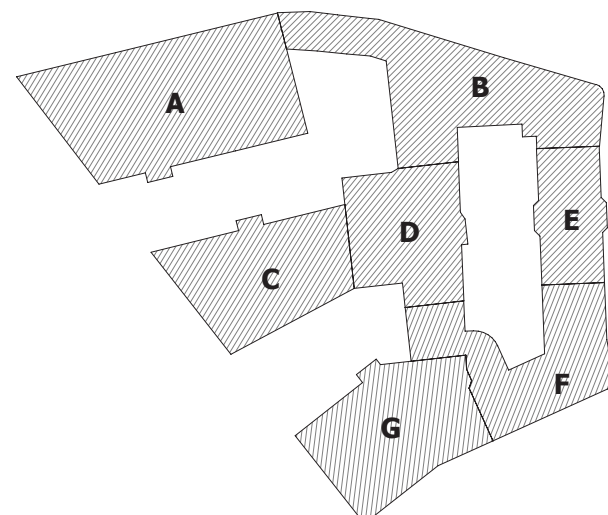

G3-4	62.73M²
Bedroom 1	13.57M ²
Ensuite	3.37M ²
Bedroom 3	11.07M ²
Bathroom	4.29M ²
Living Room/Kitchen	20.04M ²

LEVEL

4

LEVEL 4

N

- ONE BEDROOM APARTMENTS
- TWO BEDROOM APARTMENTS

A2-1	73.55M²
Bedroom 1	13.20M ²
En-suite	3.79M ²
Bedroom 2	12.00M ²
Bathroom	4.46M ²
Living Room/Kitchen	30.06M ²