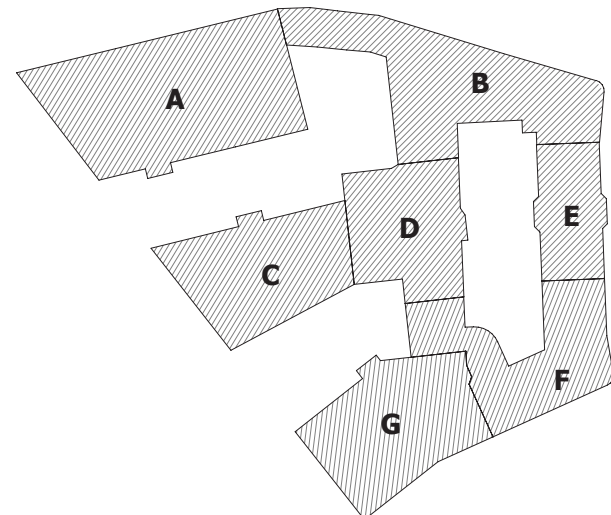

APARTMENT FLOORPLANS

SCHOLARS QUARTER

LEGGE LANE X BIRMINGHAM

LEVEL

LEVEL 0

N

ONE BEDROOM APARTMENTS
 TWO BEDROOM APARTMENTS

CO-1	49.95M²
Bedroom	12.43M ²
Bathroom	4.34M ²
Living Room/Kitchen	22.45M ²
Balcony	3.06M ²

CO-2	48.79M²
Bedroom	12.46M ²
Bathroom	4.09M ²
Living Room/Kitchen	26.80M ²
Balcony	3.64M ²

CO-3	59.64M²
Bedroom	12.50M ²
Bathroom	4.82M ²
Living Room/Kitchen	21.52M ²

FO-1	46.15M²
Bedroom	12.07M ²
Bathroom	3.75M ²
Living Room/Kitchen	21.36M ²
Terrace	17.74M ²