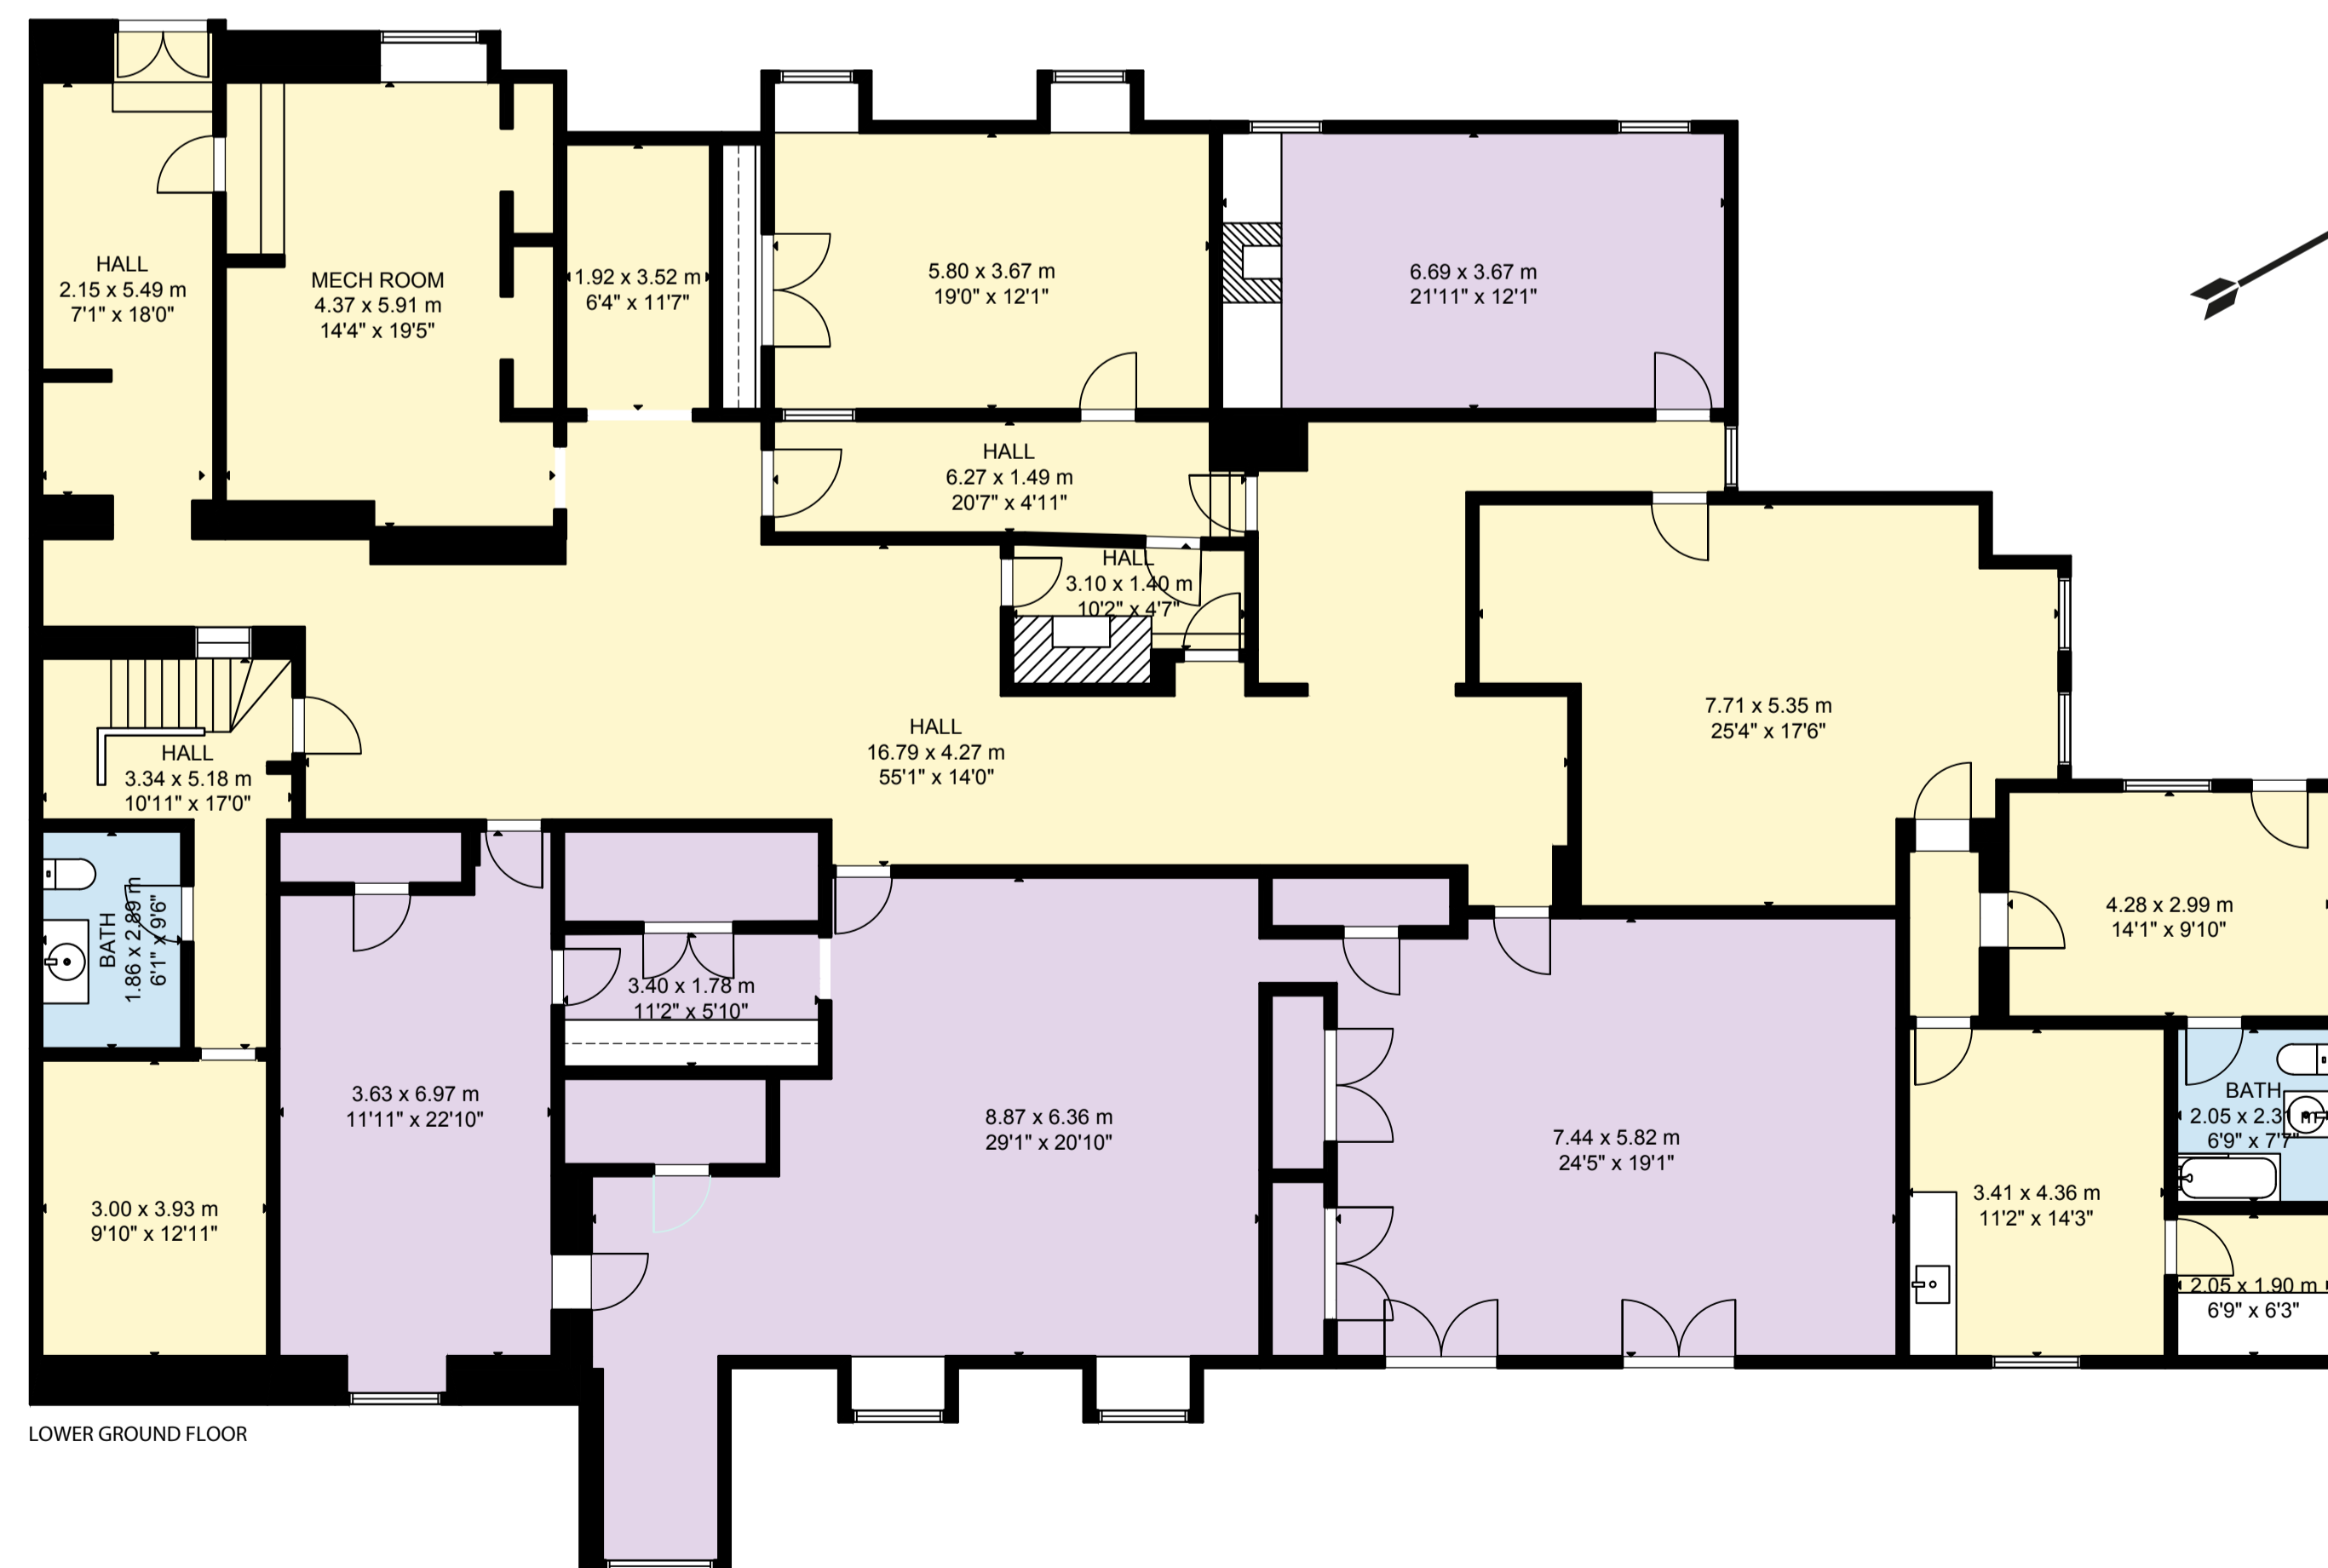

Moor Place, Much Hadham
 Total Approximate Internal Area: 1633m sq/ 17574 sq ft

LOWER GROUND FLOOR: 454 m²/4,883 sq ft, GROUND FLOOR: 487 m²/5,247 sq ft
 FIRST FLOOR: 276 m²/2,966 sq ft, FIRST FLOOR SOUTH WING: 204 m²/2,193 sq ft
 SECOND FLOOR: 212 m²/2,285 sq ft
 SIZE AND DIMENSIONS ARE APPROXIMATE, ACTUAL MAY VARY.