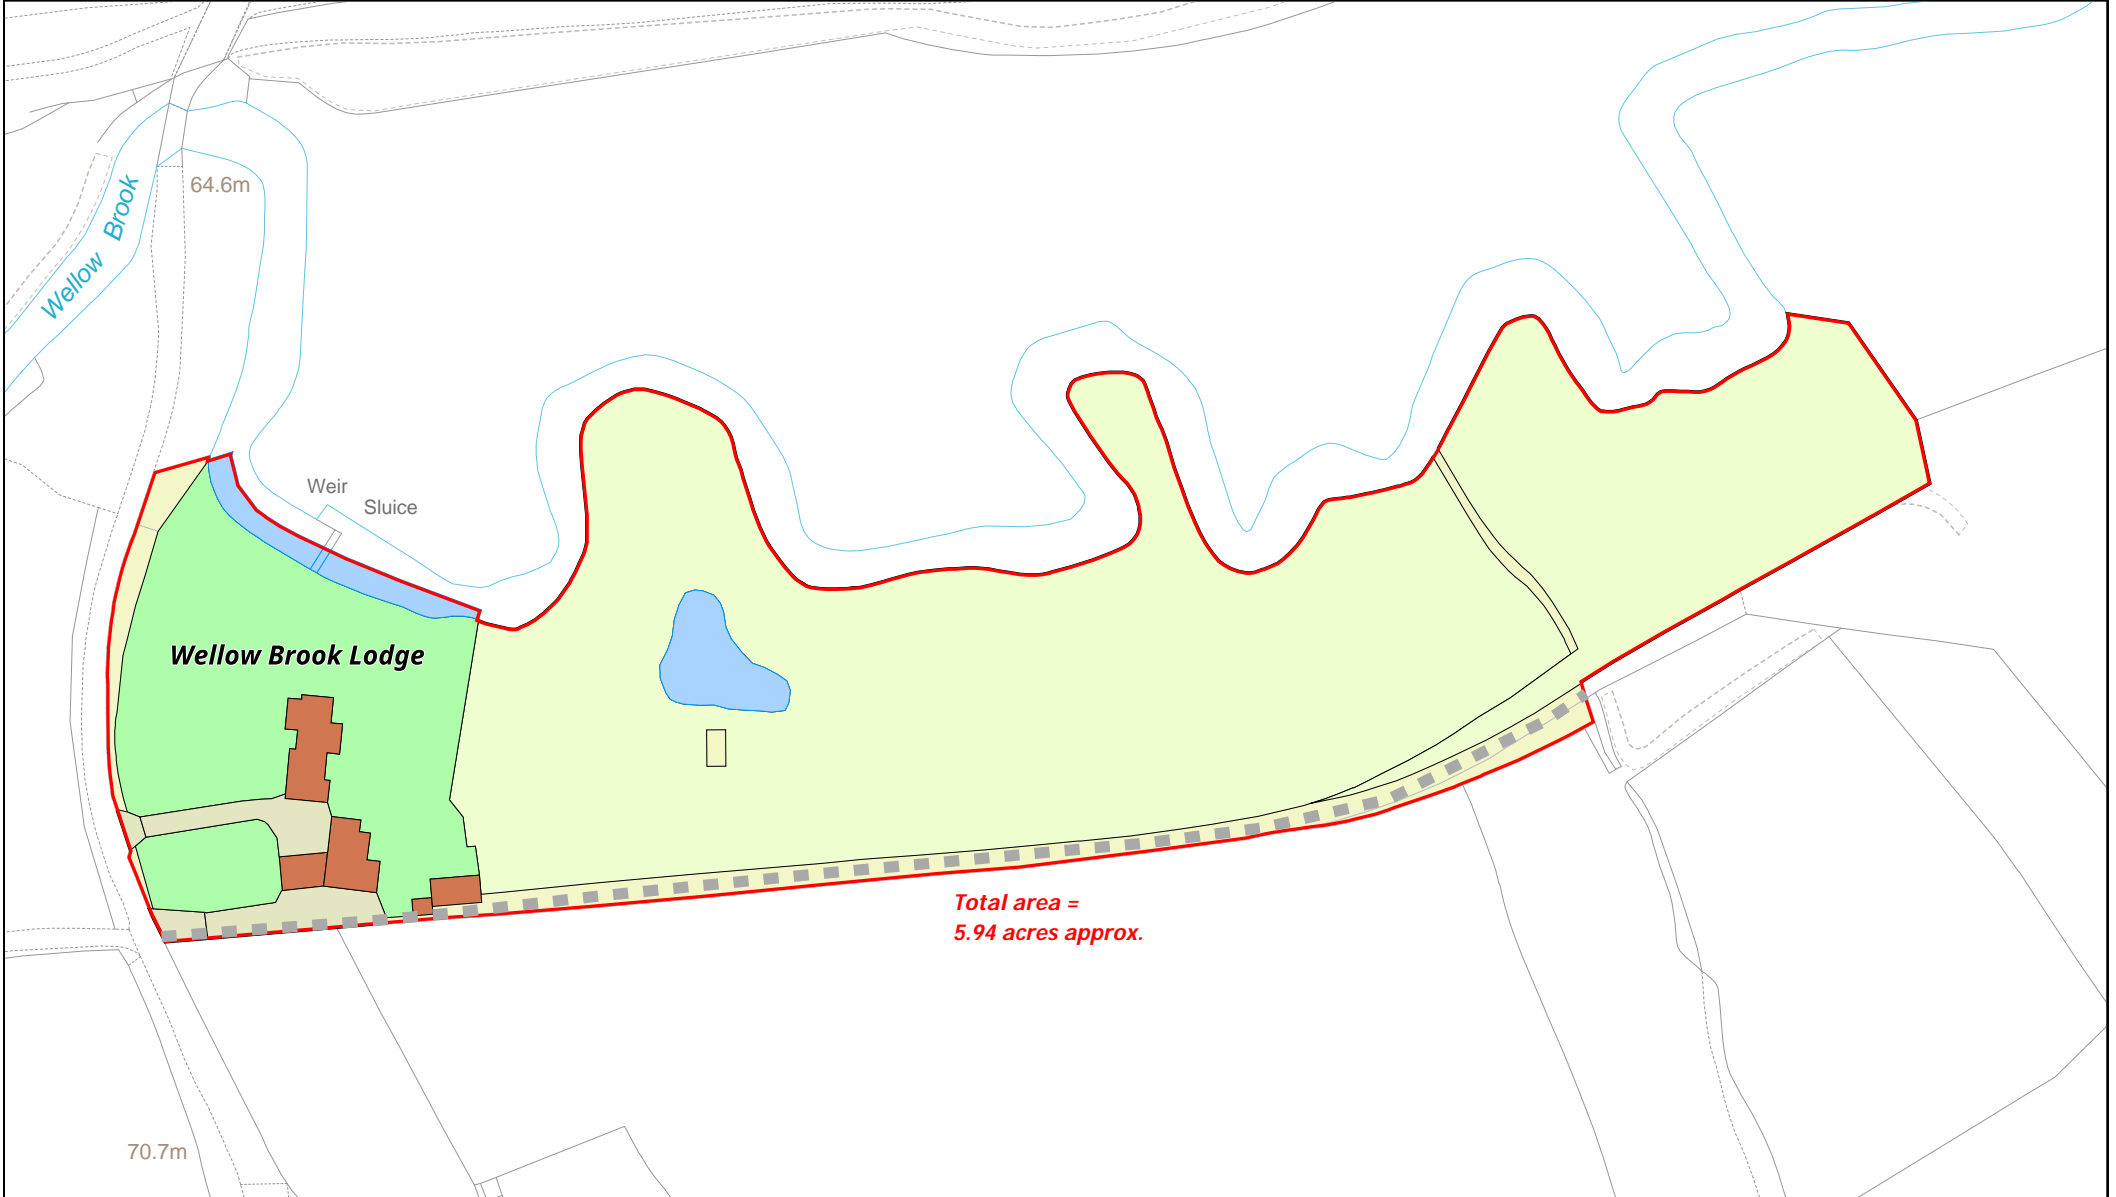

# Wellow Brook Lodge

LDS Ltd  
Plan Preparation  
Unit 15, Glenmore Business Park  
Telford Road  
Salisbury SP2 7GL

(e) [planprep@lds-survey.co.uk](mailto:planprep@lds-survey.co.uk)

Date: 07:01:25  
Drawn By: CW  
Scale: 1:1500 @ A4  
Plan Ref: 19462

Title  
**Wellow Brook Lodge**

This Plan is published for guidance only, and although it is believed to be correct its accuracy is not guaranteed, nor is it intended to form part of any contract. ©Crown copyright and database rights 2025. Licence No. AC000818786