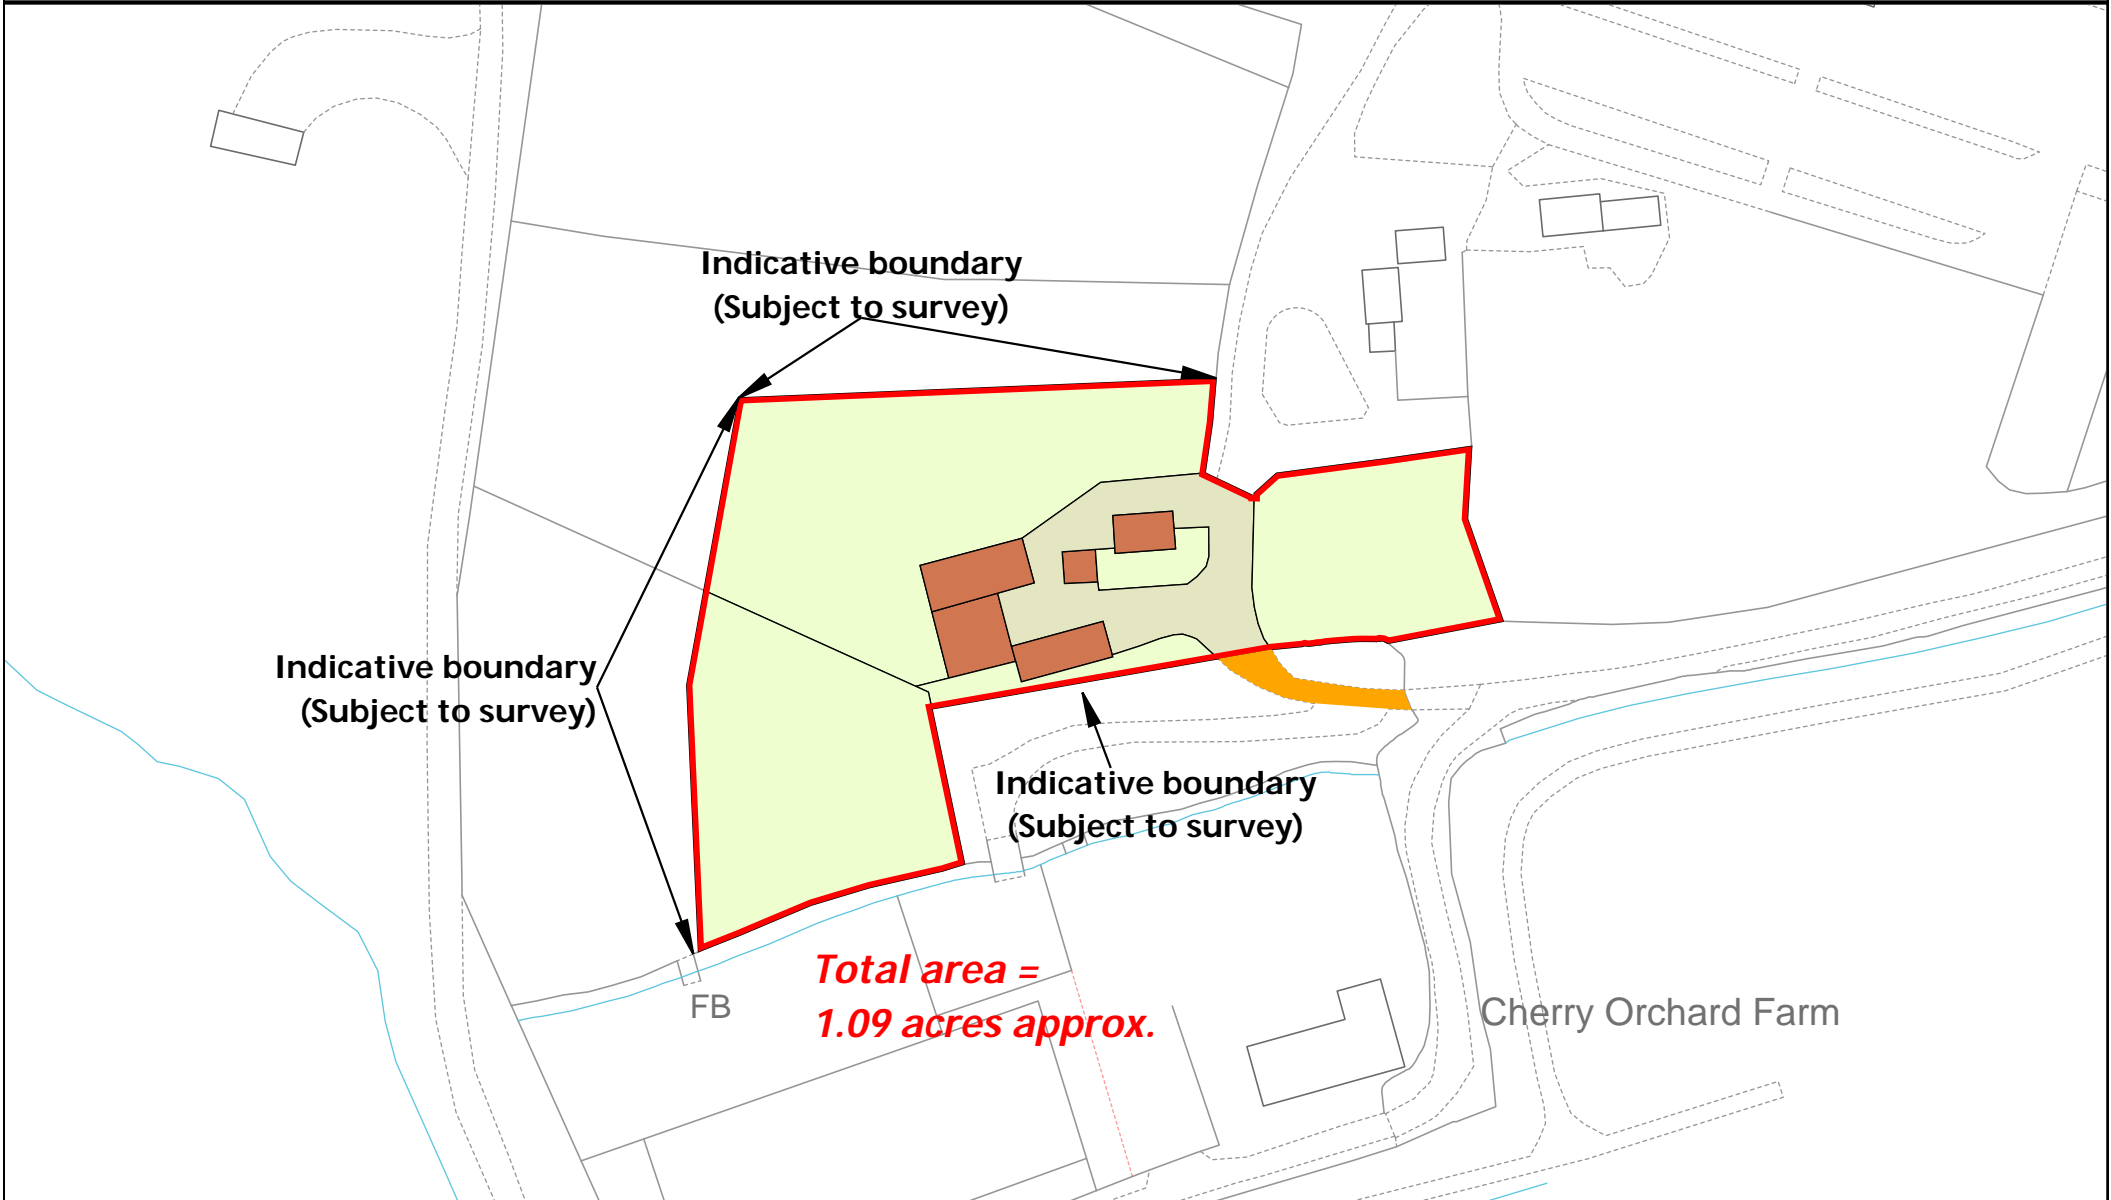

Meadow View

LDS Ltd  
Plan Preparation  
Unit 15, Glenmore Business Park  
Telford Road  
Salisbury SP2 7GL

(e) [planprep@lds-survey.co.uk](mailto:planprep@lds-survey.co.uk)

Date: 01:04:25  
Drawn By: CW  
Scale: 1:1000 @ A4  
Plan Ref: 19437.1

Title  
**Meadow View**

This Plan is published for guidance only, and although it is believed to be correct its accuracy is not guaranteed, nor is it intended to form part of any contract. ©Crown copyright and database rights 2025. Licence No. AC000818786