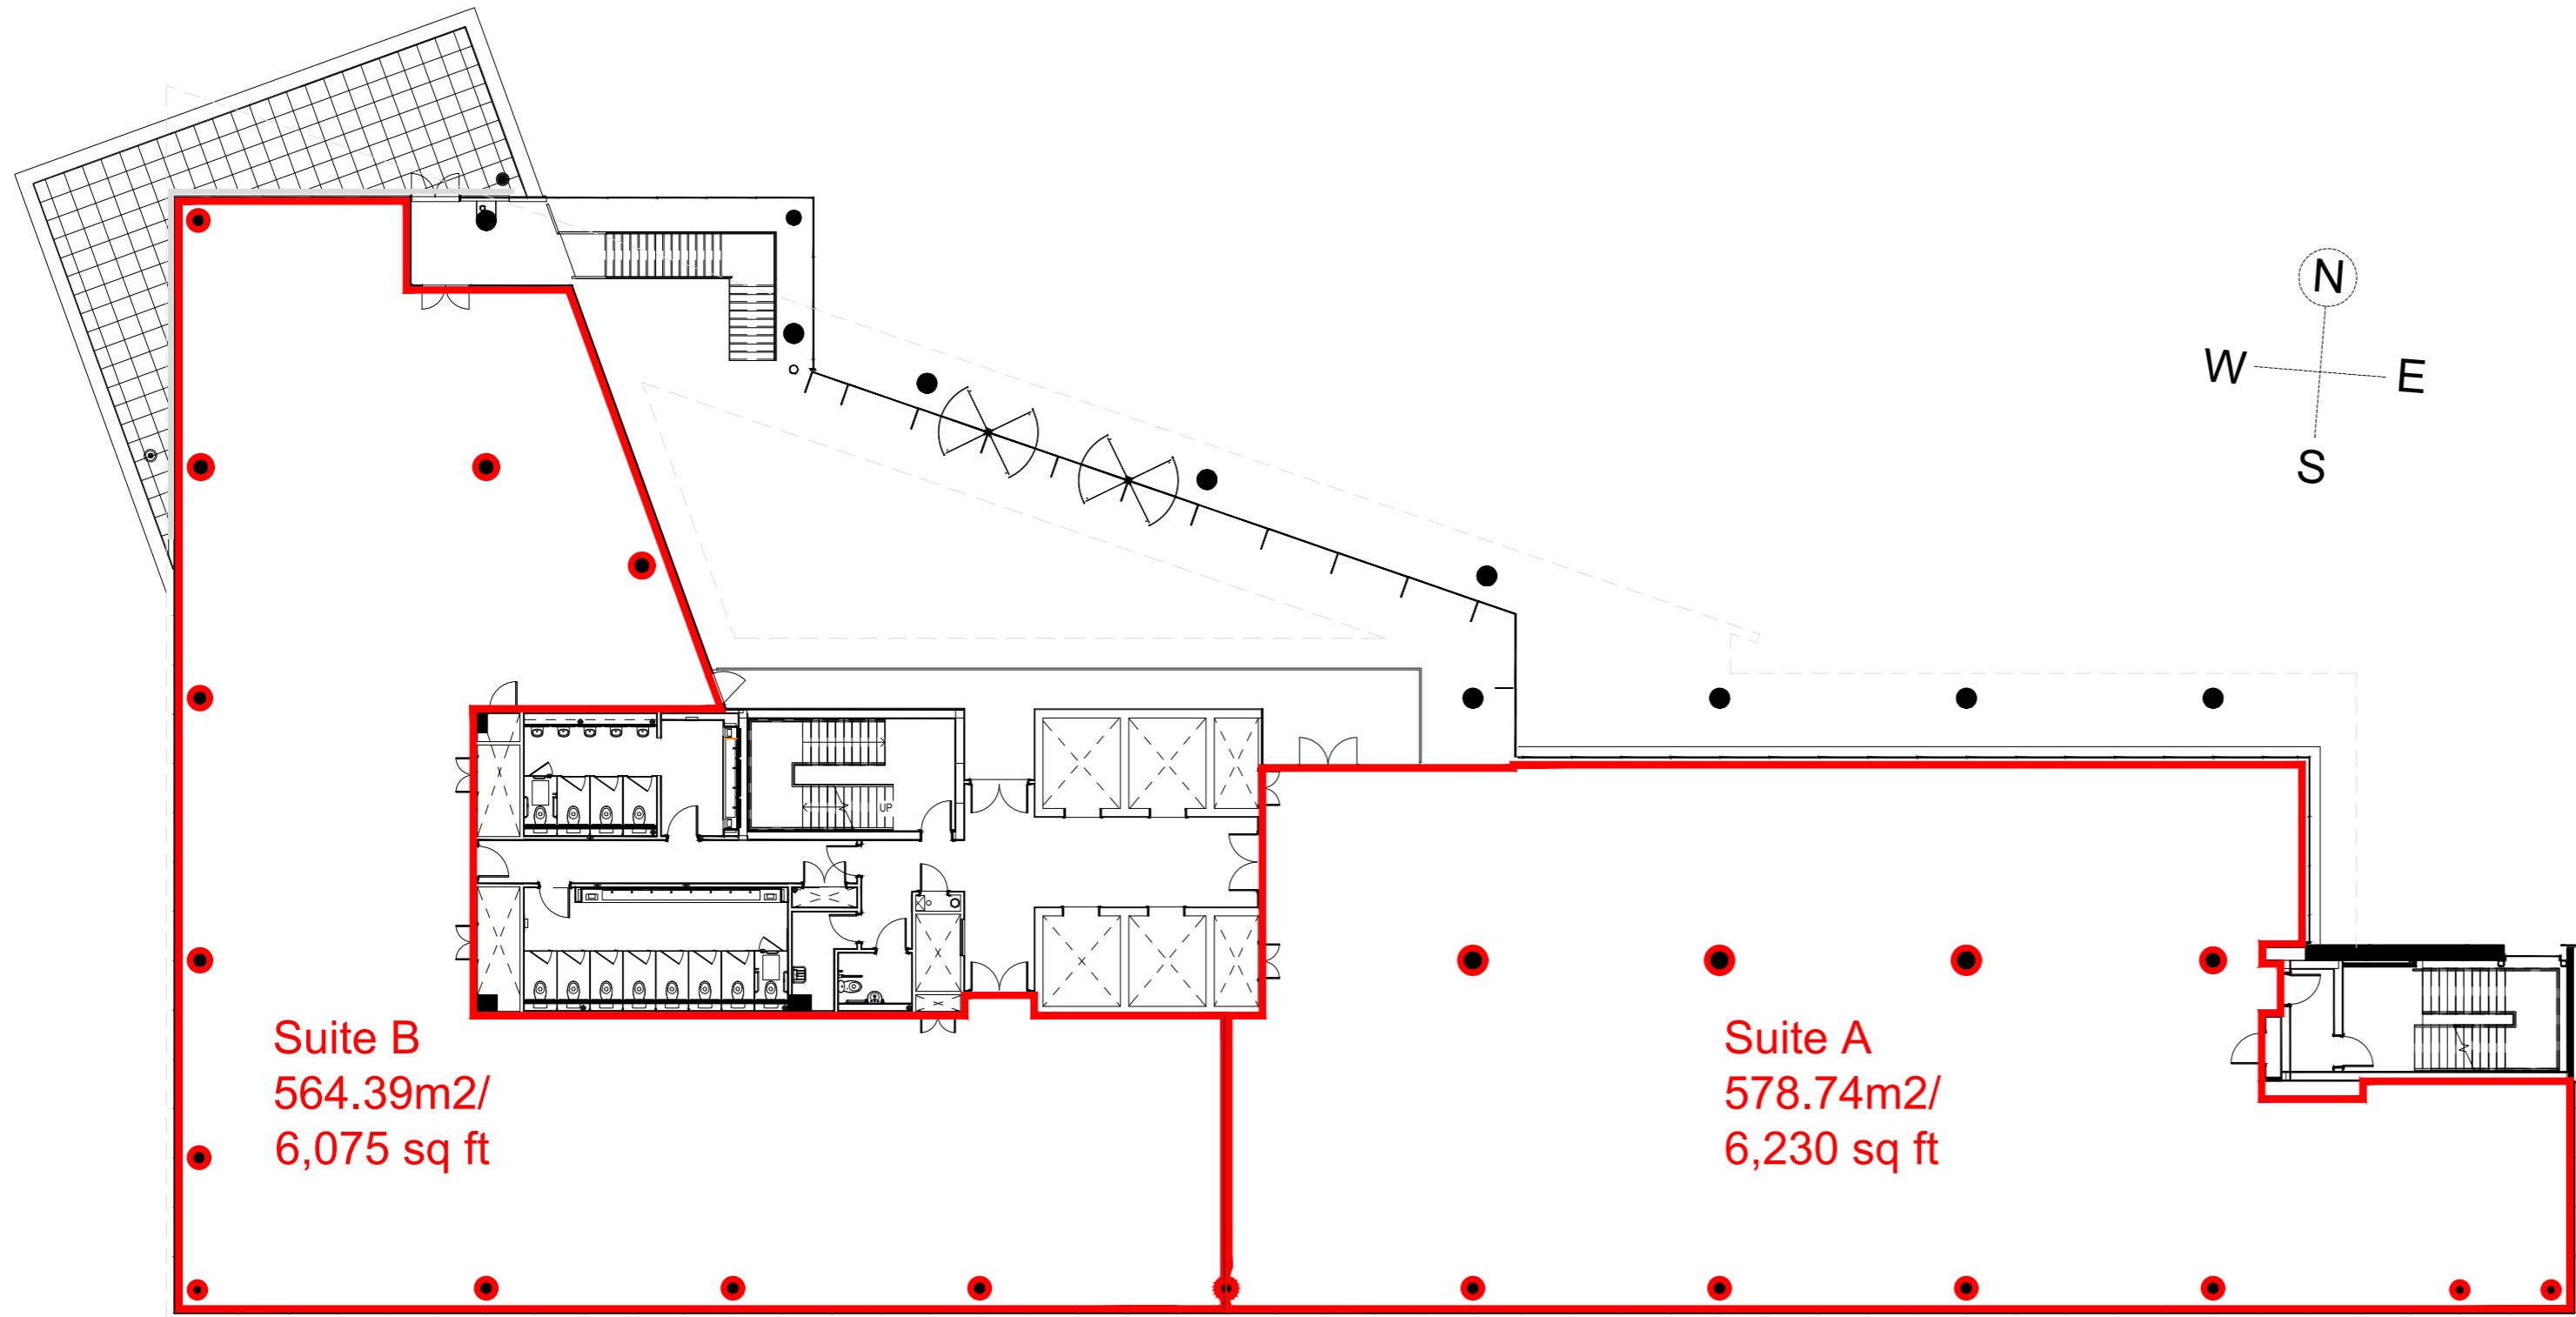

Floor Plan - 1:200

NOTES

1. Do not scale from this Drawing. Contractors must check all dimensions on site. Use figured dimensions only.
2. This Drawing is copyright and must not be reproduced or copied without the written consent of Knight Frank.
3. If any discrepancies are identified please notify Knight Frank immediately before proceeding.

Rev	Date	Description
Client CSQ1 Property Unit Trust		
Project Title One Central Square, Cardiff CF10 1FS		
Drawing Title Indicative 1st Floor Plan - Option 1		
Drawn By RS	Scales 1:200@A2	
Checked By RW	Date 03/07/2024	
Drawing Number OCS_1F_101		