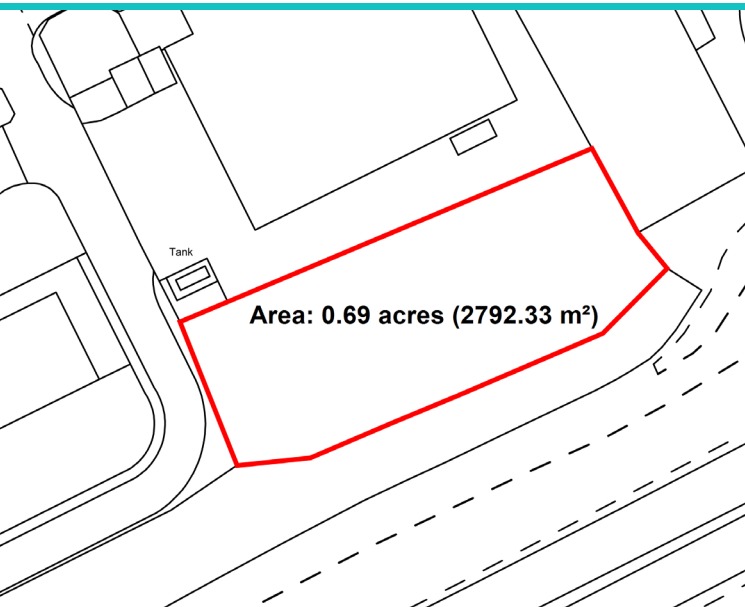

Location

Rassau Industrial Estate is situated adjacent to the A465, based just north of Ebbw Vale, Wales. The town is located 31 miles north of Cardiff and 22 miles north of Newport, offering access to the A470 and the A4042.

Rassau Industrial Estate is an established, fully-occupied industrial site comprised of purpose-built light industrial/ manufacturing units. The units offer ancillary office accommodation with parking and loading areas.

Specification

- Short-term flexible agreements considered
- 24-hour access
- Hardstanding surface
- Perimeter fencing
- Secure gated access
- Perimeter fencing
- CCTV can be installed if required
- Lighting with electric and water supply can be provided upon request
- Bespoke works can be discussed

Contact

Bezan Contractor
bcontractor@fi-rem.com | 07393 250 359

Rhys Price
rhys.price@knightfrank.com | 07974 366 099

Emily Wilson-Davies
emily.wilson@knightfrank.com | 07977 072 902

Adam Conway
adam.conway@jll.com | 07709 507 372

Kate Openshaw
kate.openshaw@jll.com | 07592 112 070