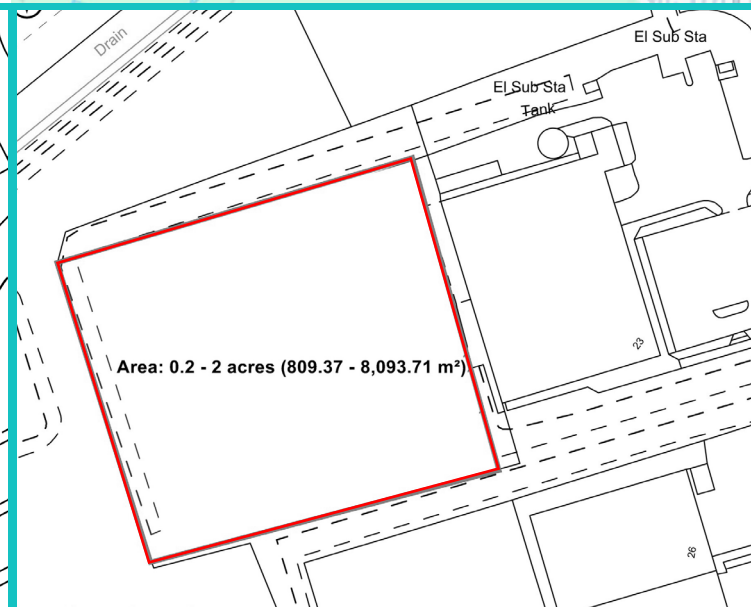

Location

Rassau Industrial Estate is situated adjacent to the A465, based just north of Ebbw Vale, Wales. The town is located 31 miles north of Cardiff and 22 miles north of Newport, offering access to the A470 and the A4042.

Rassau Industrial Estate is an established, fully-occupied industrial site comprised of purpose-built light industrial/ manufacturing units. The units offer ancillary office accommodation with parking and loading areas.

Specification

- Short-term flexible agreements considered
- 24-hour access
- Hardstanding surface
- Perimeter fencing
- Secure gated access
- Perimeter fencing
- CCTV can be installed if required
- Lighting with electric and water supply can be provided upon request
- Bespoke works can be discussed

Contact

Bezan Contractor
bcontractor@fi-rem.com | 07393 250 359

Rhys Price
rhys.price@knightfrank.com | 07974 366 099

Emily Wilson-Davies
emily.wilson@knightfrank.com | 07977 072 902

Adam Conway
adam.conway@jll.com | 07709 507 372

Kate Openshaw
kate.openshaw@jll.com | 07592 112 070