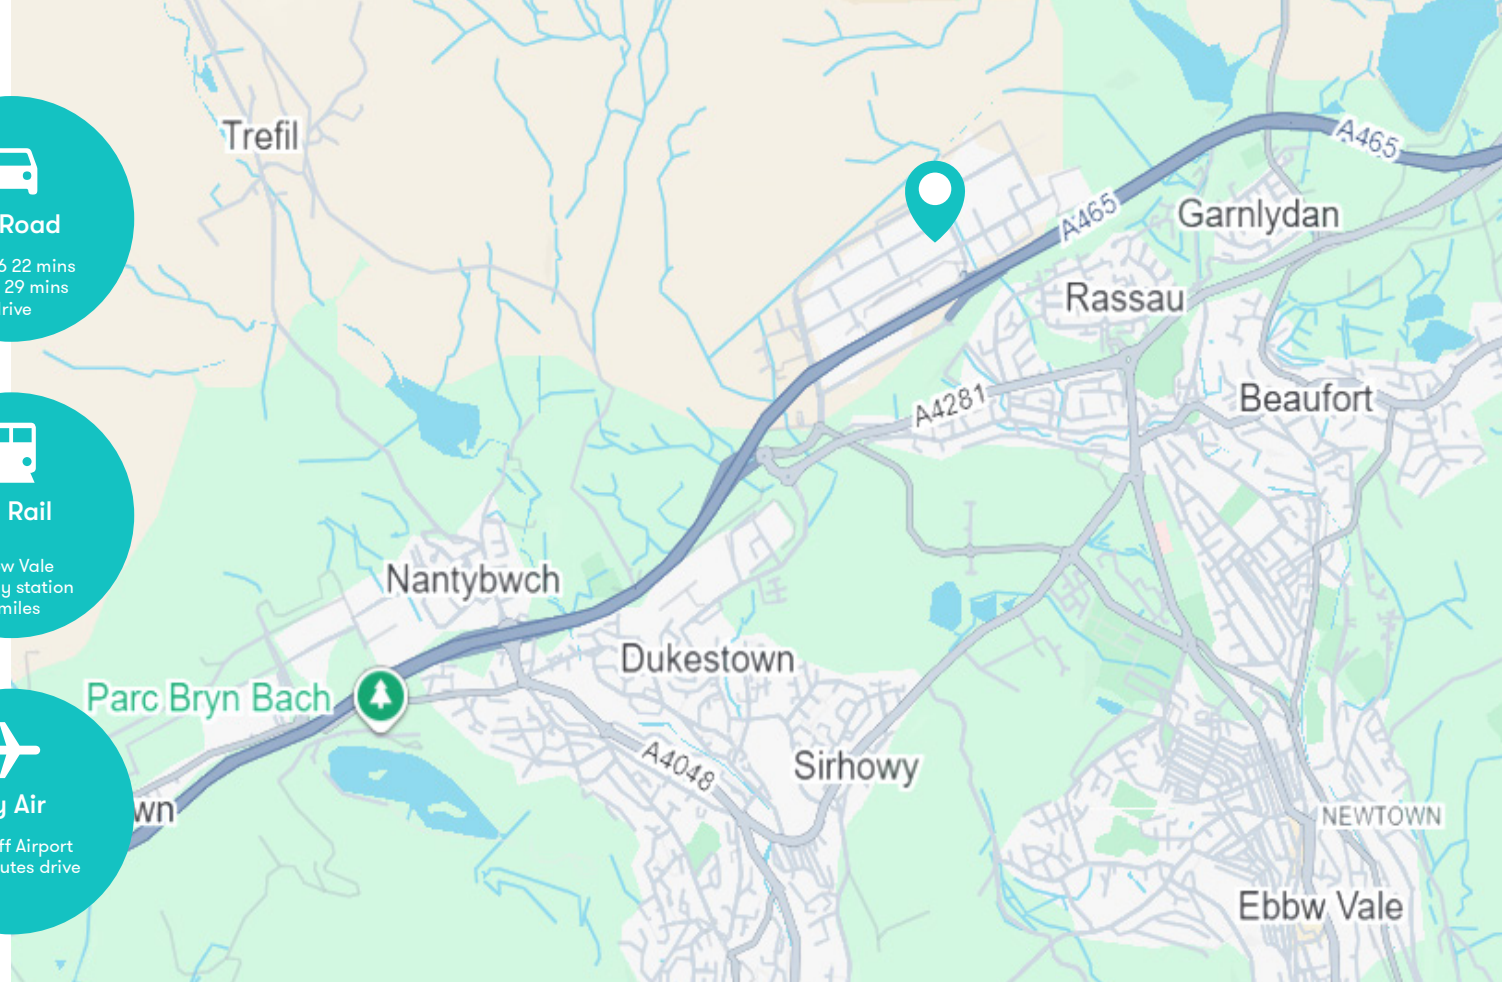

Location

Rassau Industrial Estate is situated adjacent to the A465, based just north of Ebbw Vale, Wales. The town is located 31 miles north of Cardiff and 22 miles north of Newport, offering access to the A470 and the A4042.

Rassau Industrial Estate is an established, fully-occupied industrial site comprised of purpose-built light industrial/ manufacturing units. The units offer ancillary office accommodation with parking and loading areas.

Specification

- Short-term flexible agreements considered
- 24-hour access
- Hardstanding surface
- Perimeter fencing
- Secure gated access
- Perimeter fencing
- CCTV can be installed if required
- Lighting with electric and water supply can be provided upon request
- Bespoke works can be discussed

Contact

Bezan Contractor
bcontractor@fi-rem.com | 07393 250 359

Rhys Price
rhys.price@knightfrank.com | 07974 366 099

Emily Wilson-Davies
emily.wilson@knightfrank.com | 07977 072 902

Adam Conway
adam.conway@jll.com | 07709 507 372

Kate Openshaw
kate.openshaw@jll.com | 07592 112 070