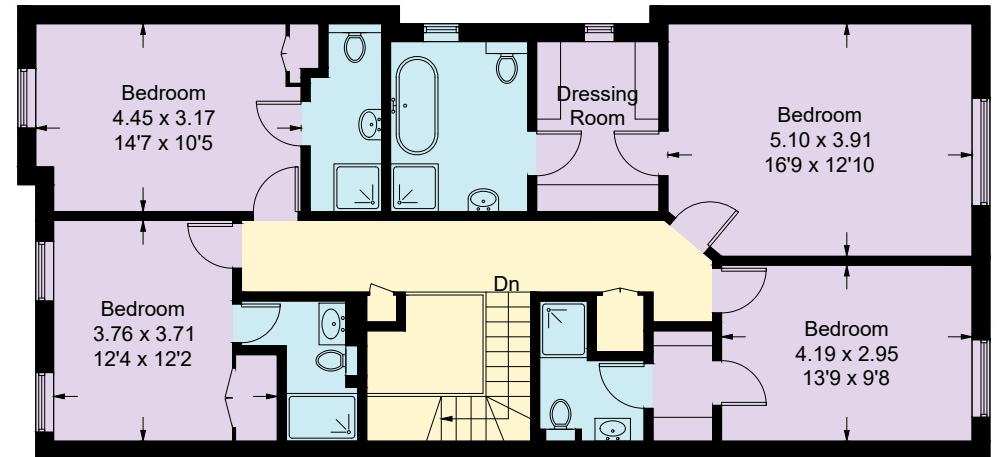

# Heath Ridge Green, KT11

Approximate Gross Internal Area = 215.3 sq m / 2317 sq ft

Ground Floor

First Floor

Illustration for identification purposes only, measurements are approximate, not to scale. Prepared for Knight Frank. (ID1184492)