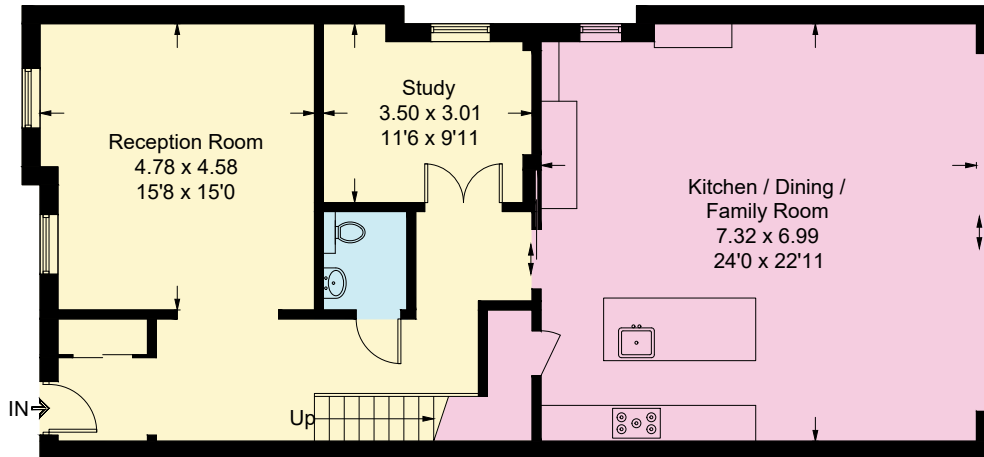

# Heath Ridge Green, KT11

Approximate Gross Internal Area = 215.3 sq m / 2317 sq ft

Ground Floor

First Floor

Illustration for identification purposes only, measurements are approximate, not to scale. Prepared for Knight Frank. (ID1184492)