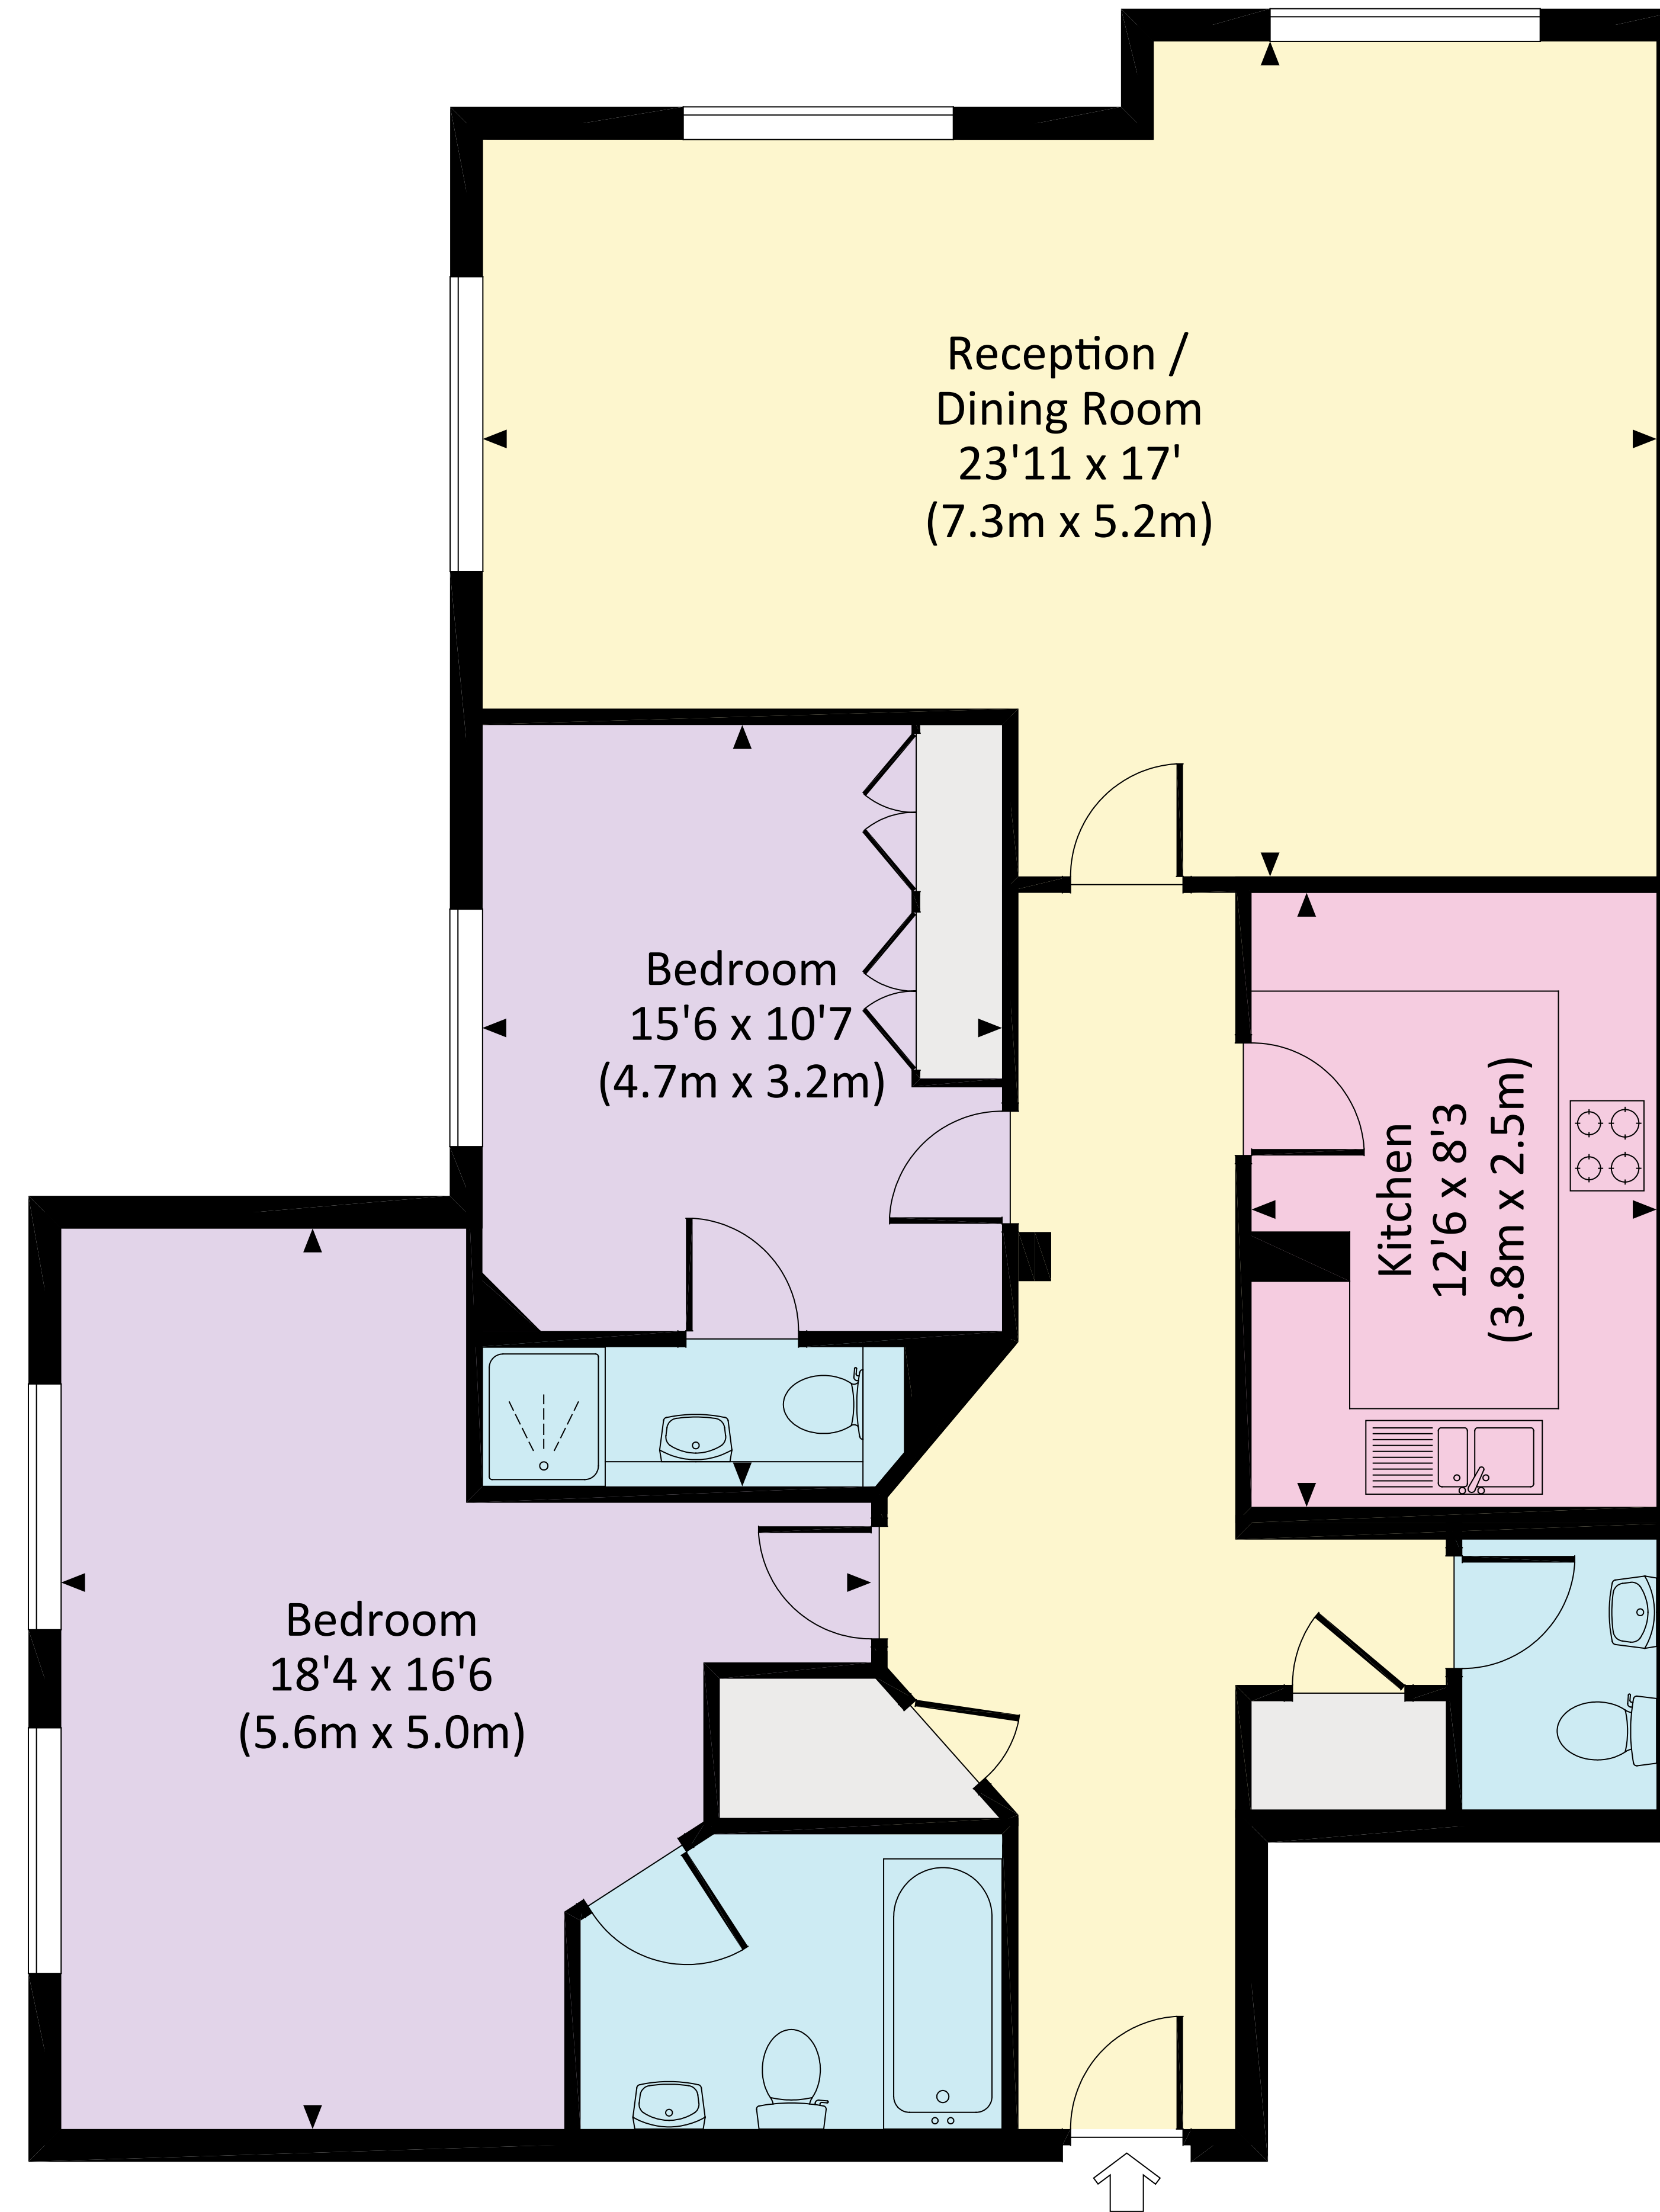

# ASHFIELD HOUSE, BAYSHILL LANE, GL50

Approx. gross internal area  
1091 Sq Ft. / 101.4 Sq M.

RAISED GROUND FLOOR

All measurements are approximate and for guidance and illustrative purposes only.  
Photography and Floor Plans by [www.thedowlingco.com](http://www.thedowlingco.com) - +44 7793 974 209