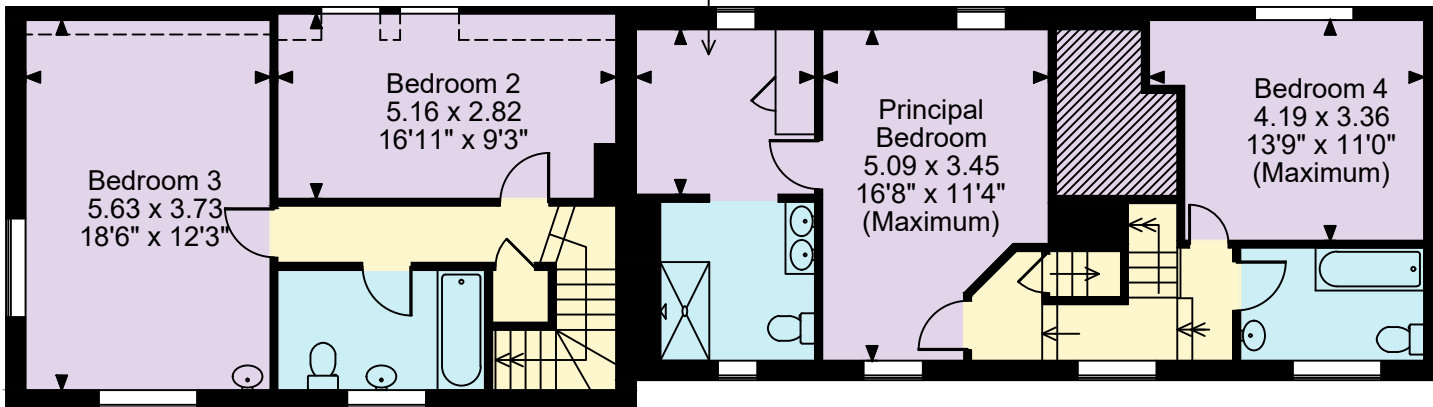

Willow Cottage, Willow Bank Road, Alderton, Tewkesbury

APPROXIMATE GROSS INTERNAL FLOOR AREA

Main House = 246sq.m (2,647sq.ft)

Potting Shed = 9sq.m (94sq.ft)

Total = 255sq.m (2,741sq.ft)

ground floor

Dressing Room
2.73 x 2.52
8'11" x 8'3"

first floor

second floor

□□□□ Denotes restricted head height