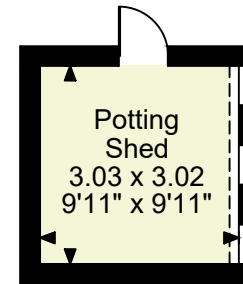

Willow Cottage, Willow Bank Road, Alderton, Tewkesbury

APPROXIMATE GROSS INTERNAL FLOOR AREA

Main House = 246sq.m (2,647sq.ft)

Potting Shed = 9sq.m (94sq.ft)

Total = 255sq.m (2,741sq.ft)

ground floor

Dressing Room
2.73 x 2.52
8'11" x 8'3"

first floor

second floor

□□□□ Denotes restricted head height