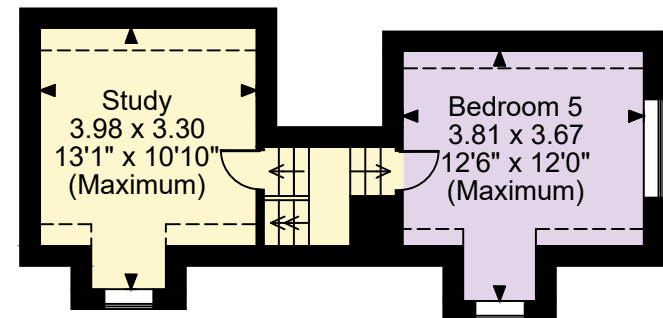

Willow Cottage, Willow Bank Road, Alderton, Tewkesbury

APPROXIMATE GROSS INTERNAL FLOOR AREA

Main House = 246sq.m (2,647sq.ft)

Potting Shed = 9sq.m (94sq.ft)

Total = 255sq.m (2,741sq.ft)

ground floor

Dressing Room
2.73 x 2.52
8'11" x 8'3"

first floor

second floor

□□□□ Denotes restricted head height