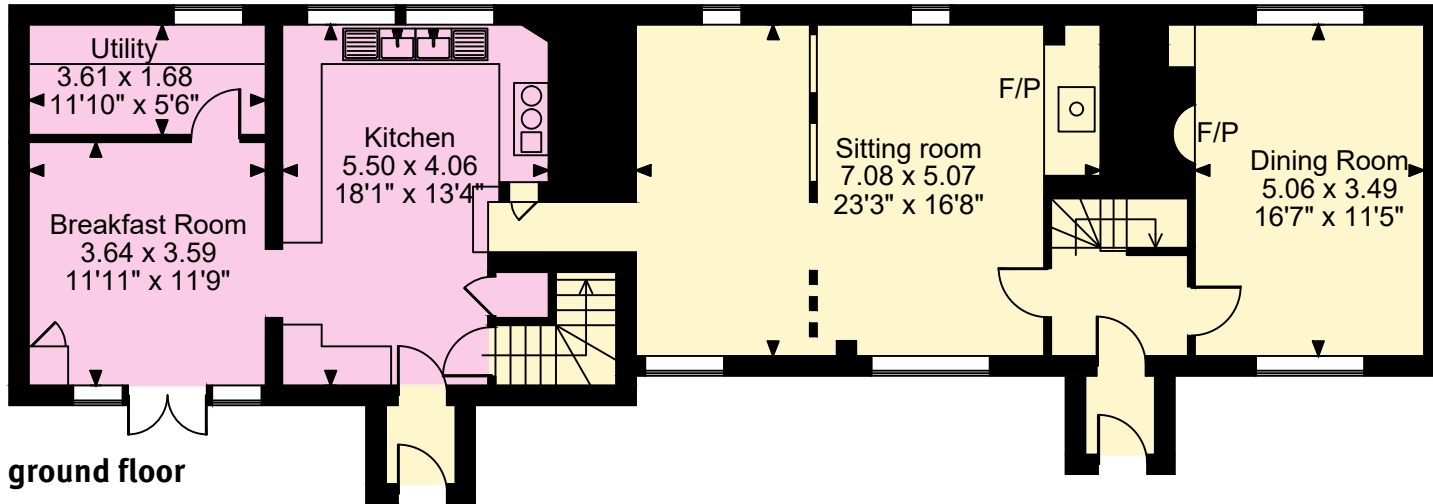

Willow Cottage, Willow Bank Road, Alderton, Tewkesbury

APPROXIMATE GROSS INTERNAL FLOOR AREA

Main House = 246sq.m (2,647sq.ft)

Potting Shed = 9sq.m (94sq.ft)

Total = 255sq.m (2,741sq.ft)

ground floor

Dressing Room
2.73 x 2.52
8'11" x 8'3"

first floor

second floor

□□□□ Denotes restricted head height