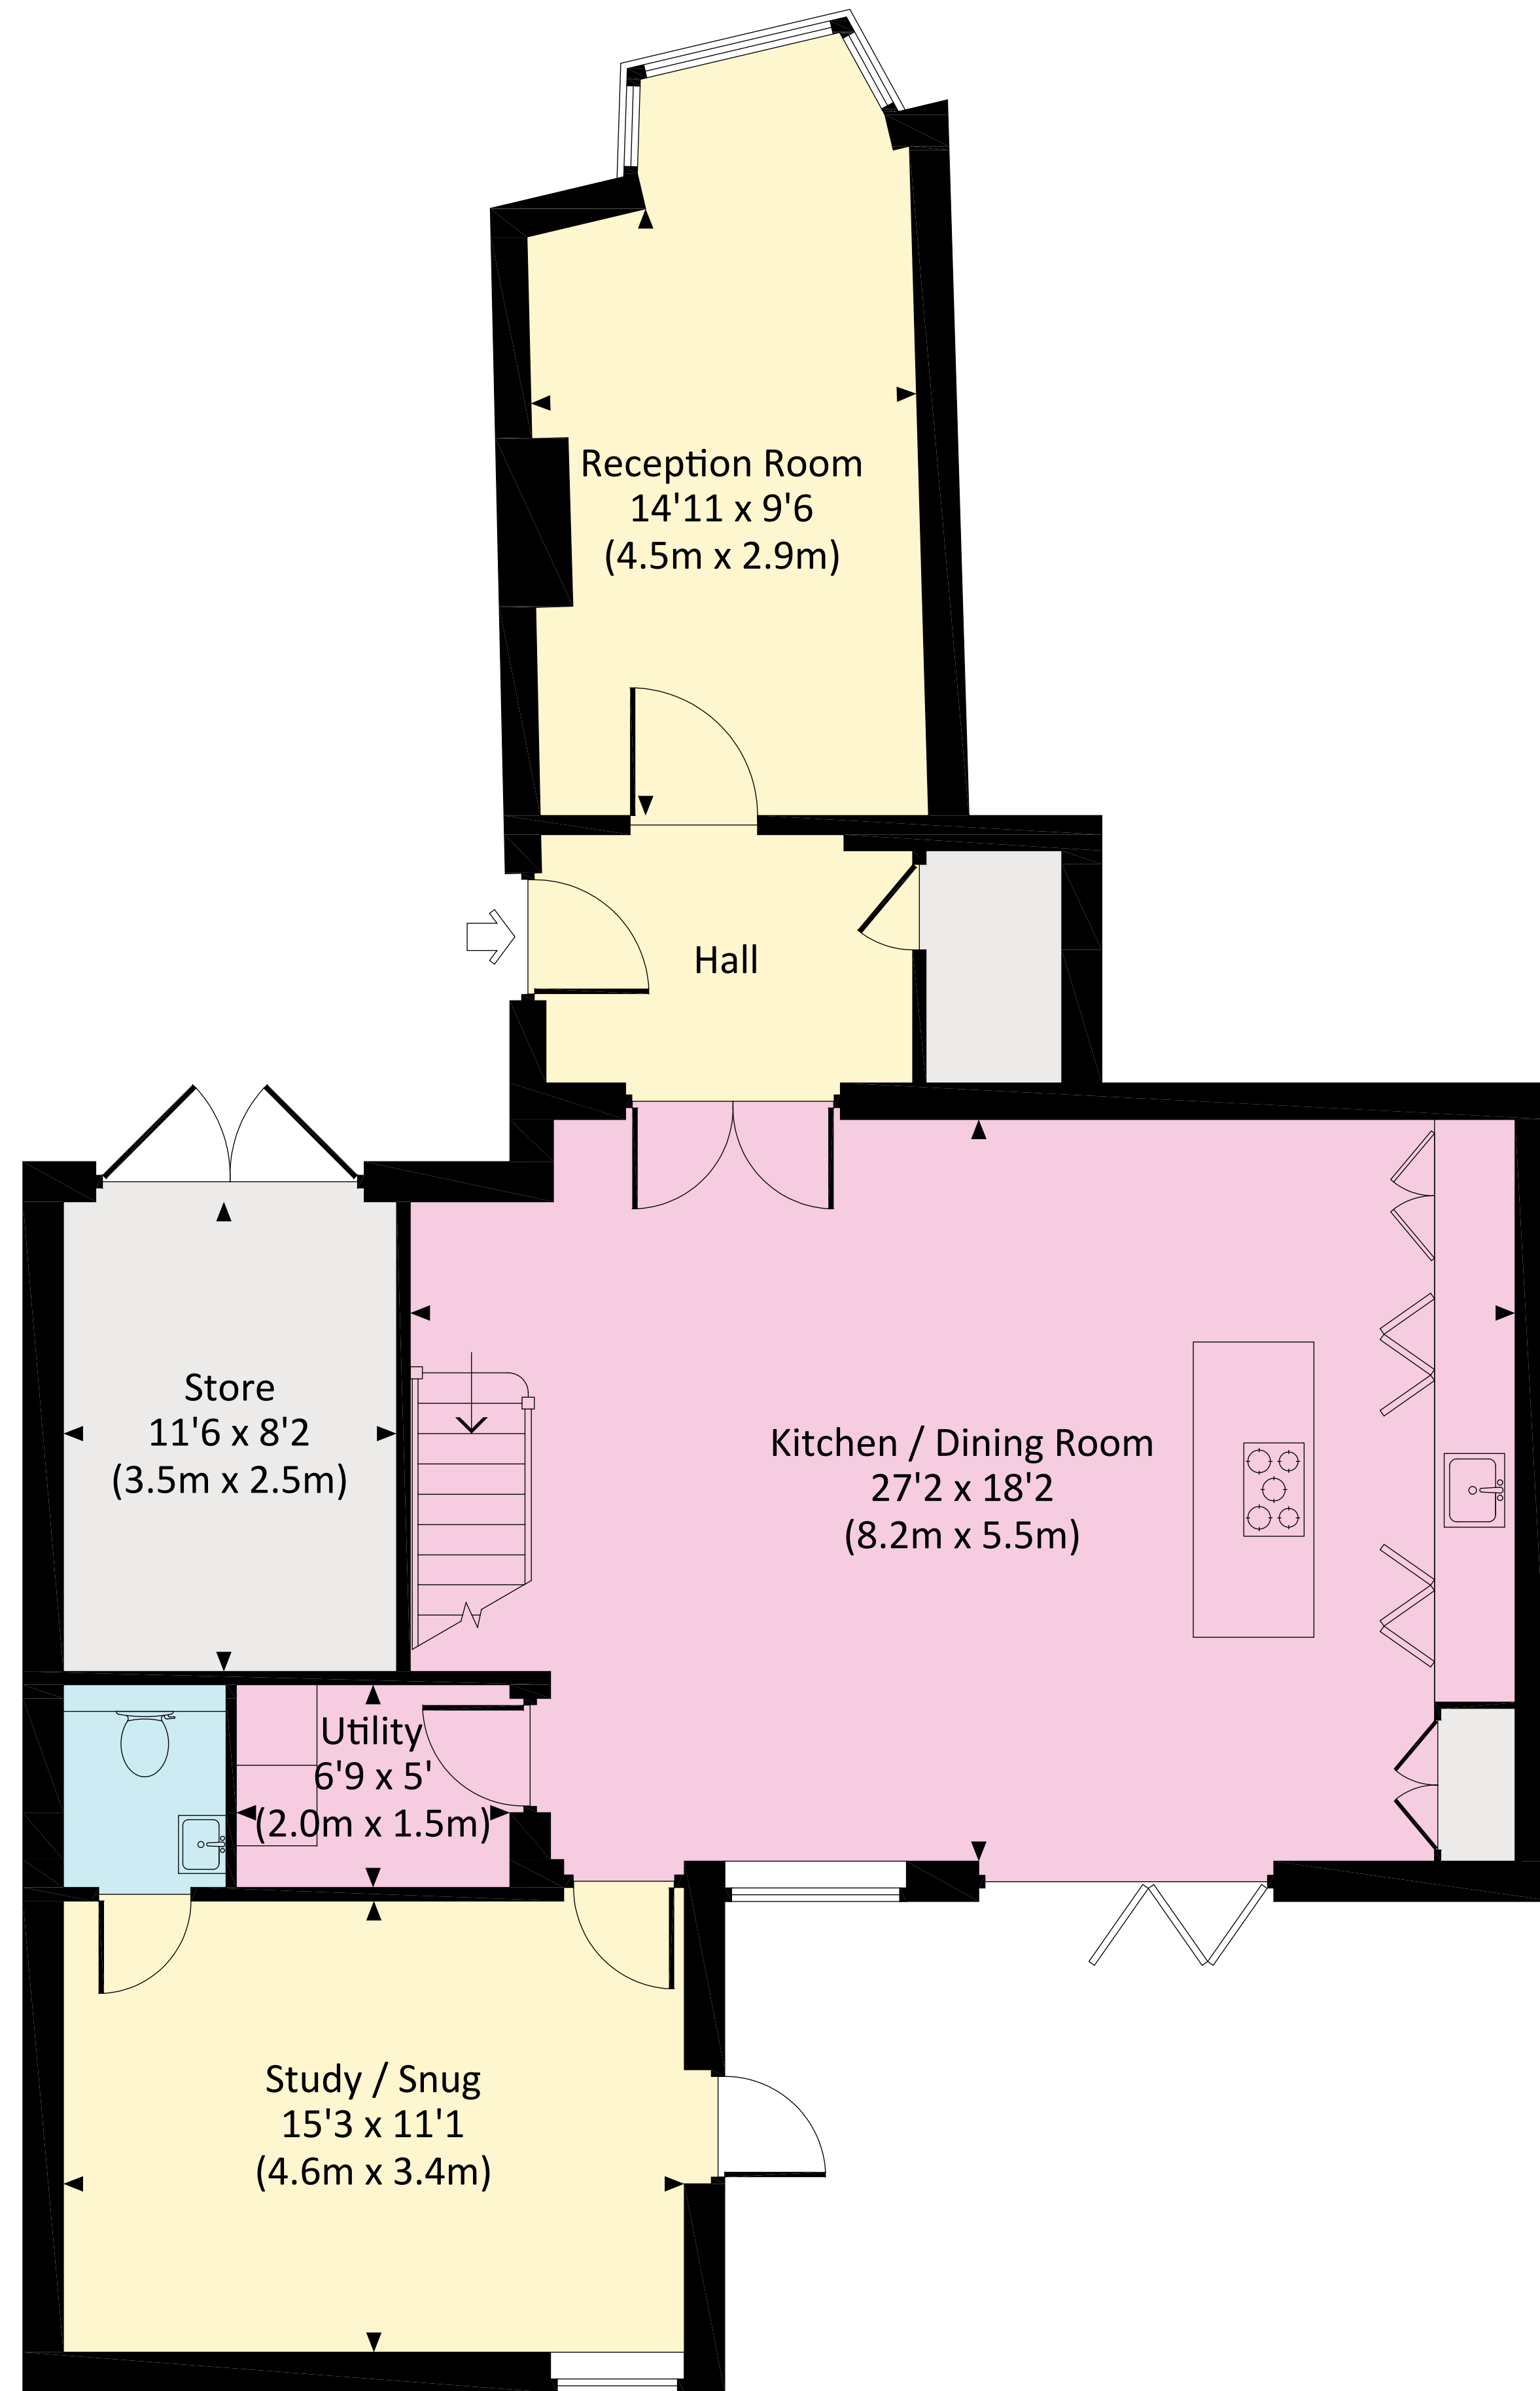

# HEWLETT ROAD, GL52

Approx. gross internal area  
2034 Sq Ft. / 189.0 Sq M.

GROUND FLOOR

FIRST FLOOR