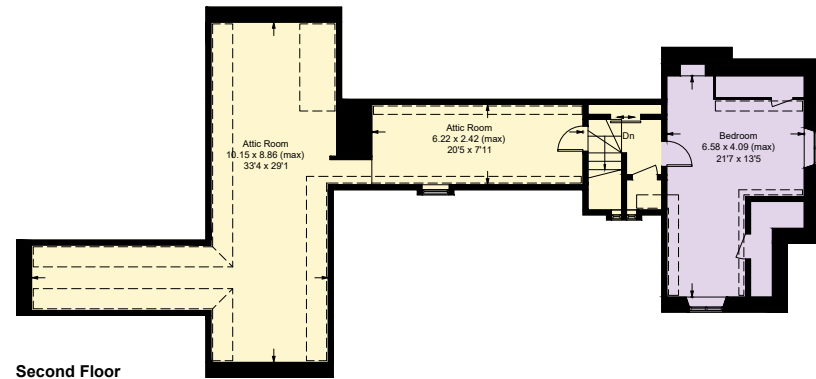

Drakestone House

Approximate Gross Internal Area = 516.7 sq m / 5562 sq ft

The Couch House = 189.9 sq m / 2044 sq ft

Total = 706.6 sq m / 7606 sq ft

Illustration for identification purposes only, measurements are approximate, not to scale. (ID1169751)