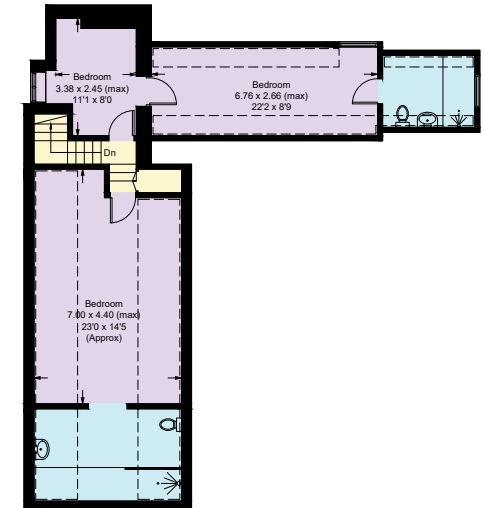

Drakestone House

Approximate Gross Internal Area = 516.7 sq m / 5562 sq ft

The Couch House = 189.9 sq m / 2044 sq ft

Total = 706.6 sq m / 7606 sq ft

Illustration for identification purposes only, measurements are approximate, not to scale. (ID1169751)