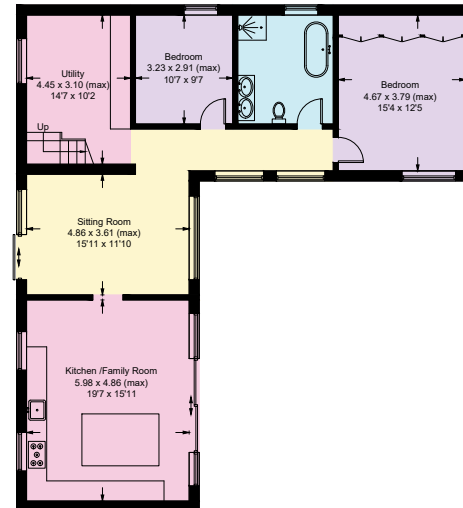

Drakestone House

Approximate Gross Internal Area = 516.7 sq m / 5562 sq ft

The Couch House = 189.9 sq m / 2044 sq ft

Total = 706.6 sq m / 7606 sq ft

Illustration for identification purposes only, measurements are approximate, not to scale. (ID1169751)