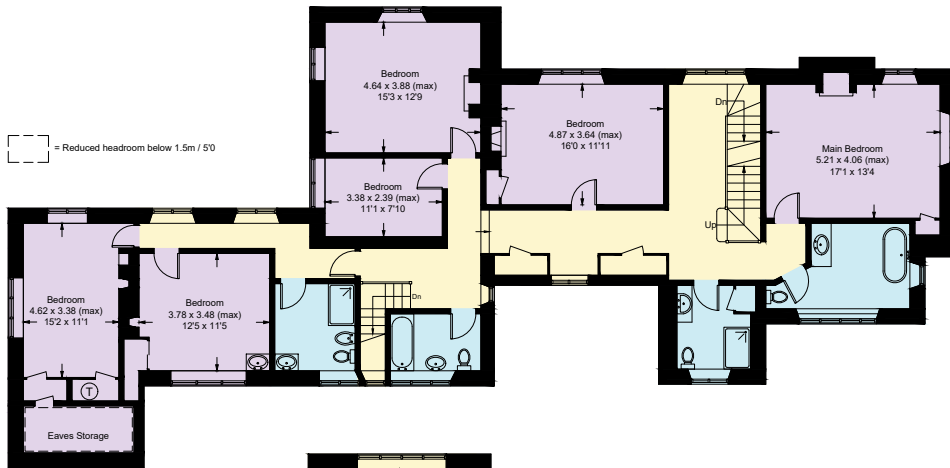

Drakestone House

Approximate Gross Internal Area = 516.7 sq m / 5562 sq ft

The Couch House = 189.9 sq m / 2044 sq ft

Total = 706.6 sq m / 7606 sq ft

Illustration for identification purposes only, measurements are approximate, not to scale. (ID1169751)