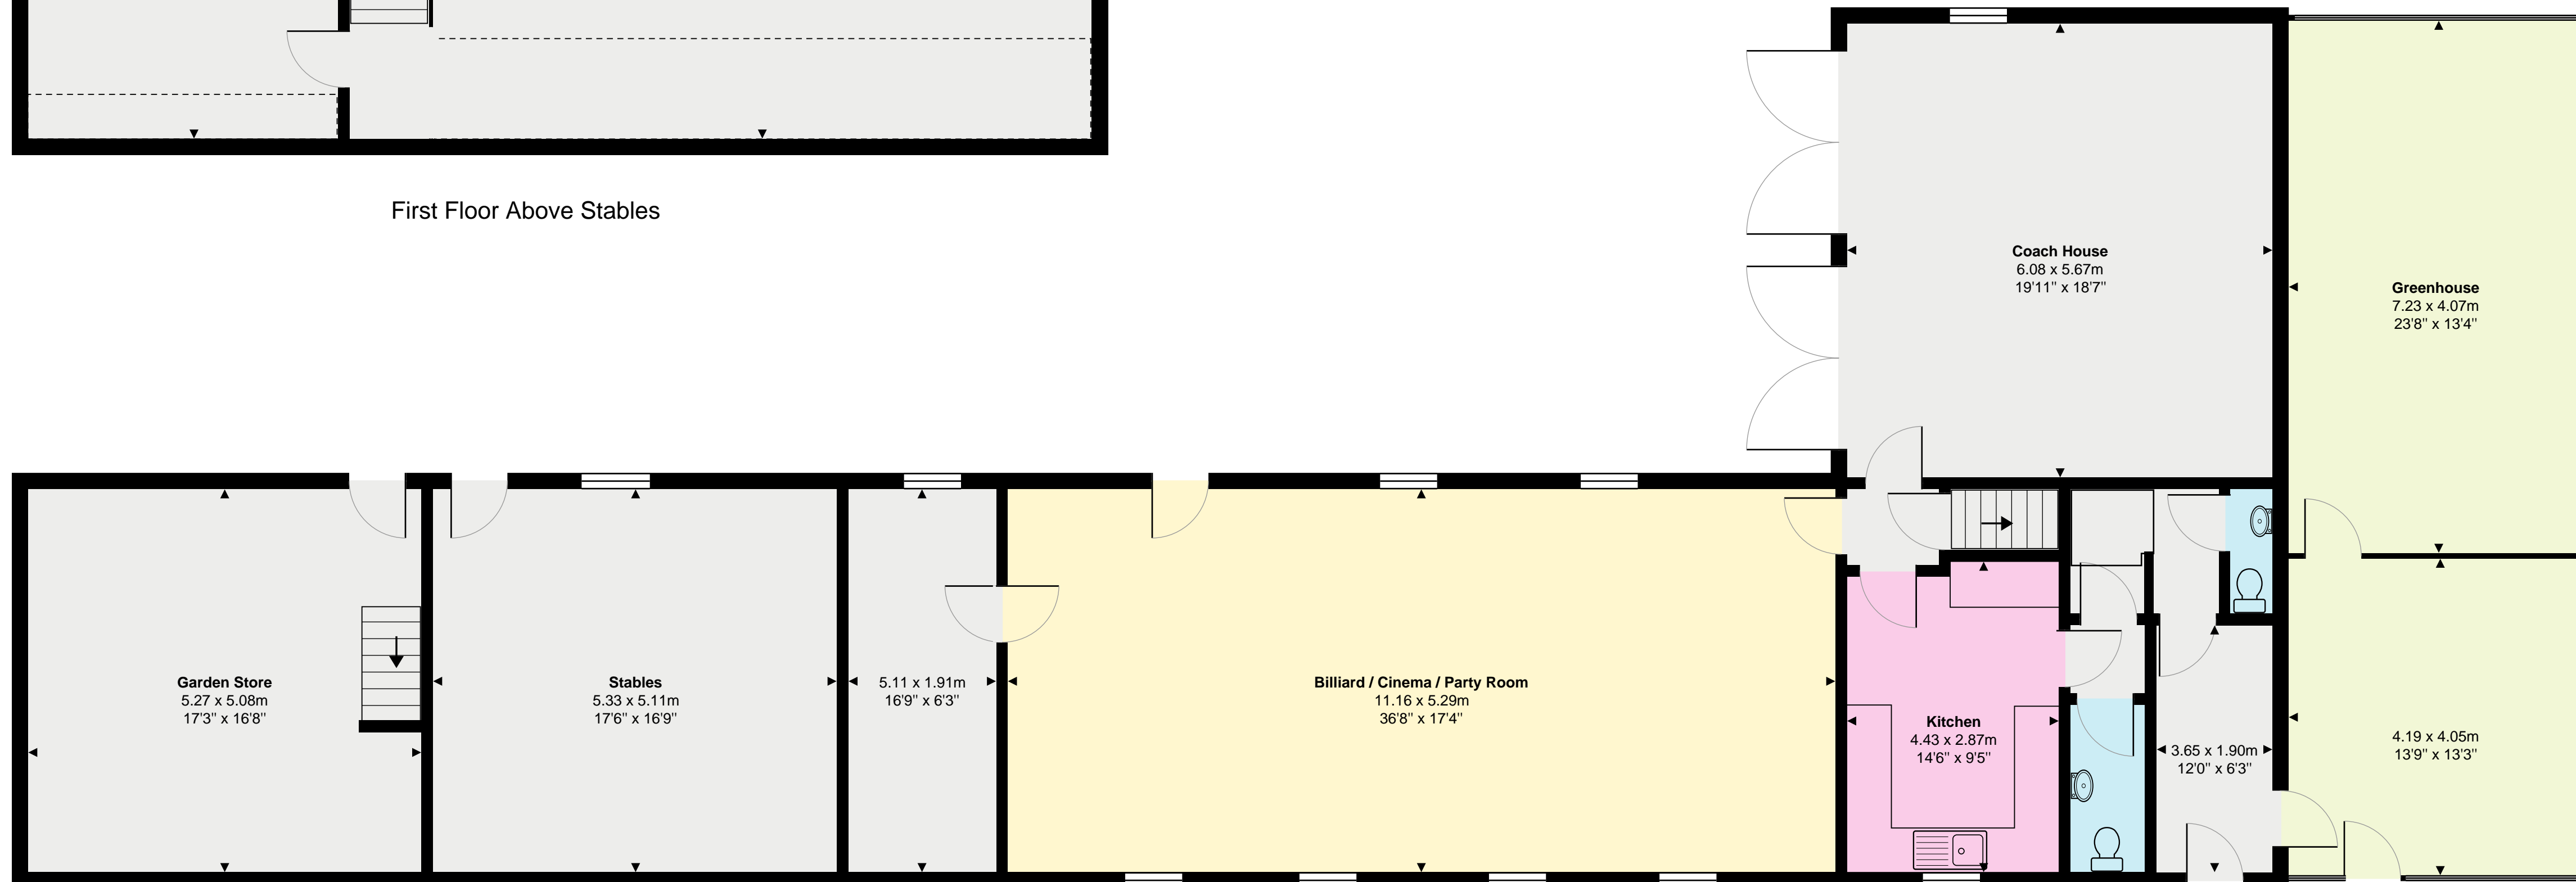

Thorne House, Thorne, Yeovil
 Coach House internal Area 2,476 sq ft (230 sq m)
 Garages Internal Area 786 sq ft (73 sq m)
 Garden Store and Stables internal Area 970 sq ft (90 sq m)
 Total internal Area 4,232 sq ft (393 sq m)

First Floor Above Stables

Stables Ground Floor

Coach House

Coach House First Floor