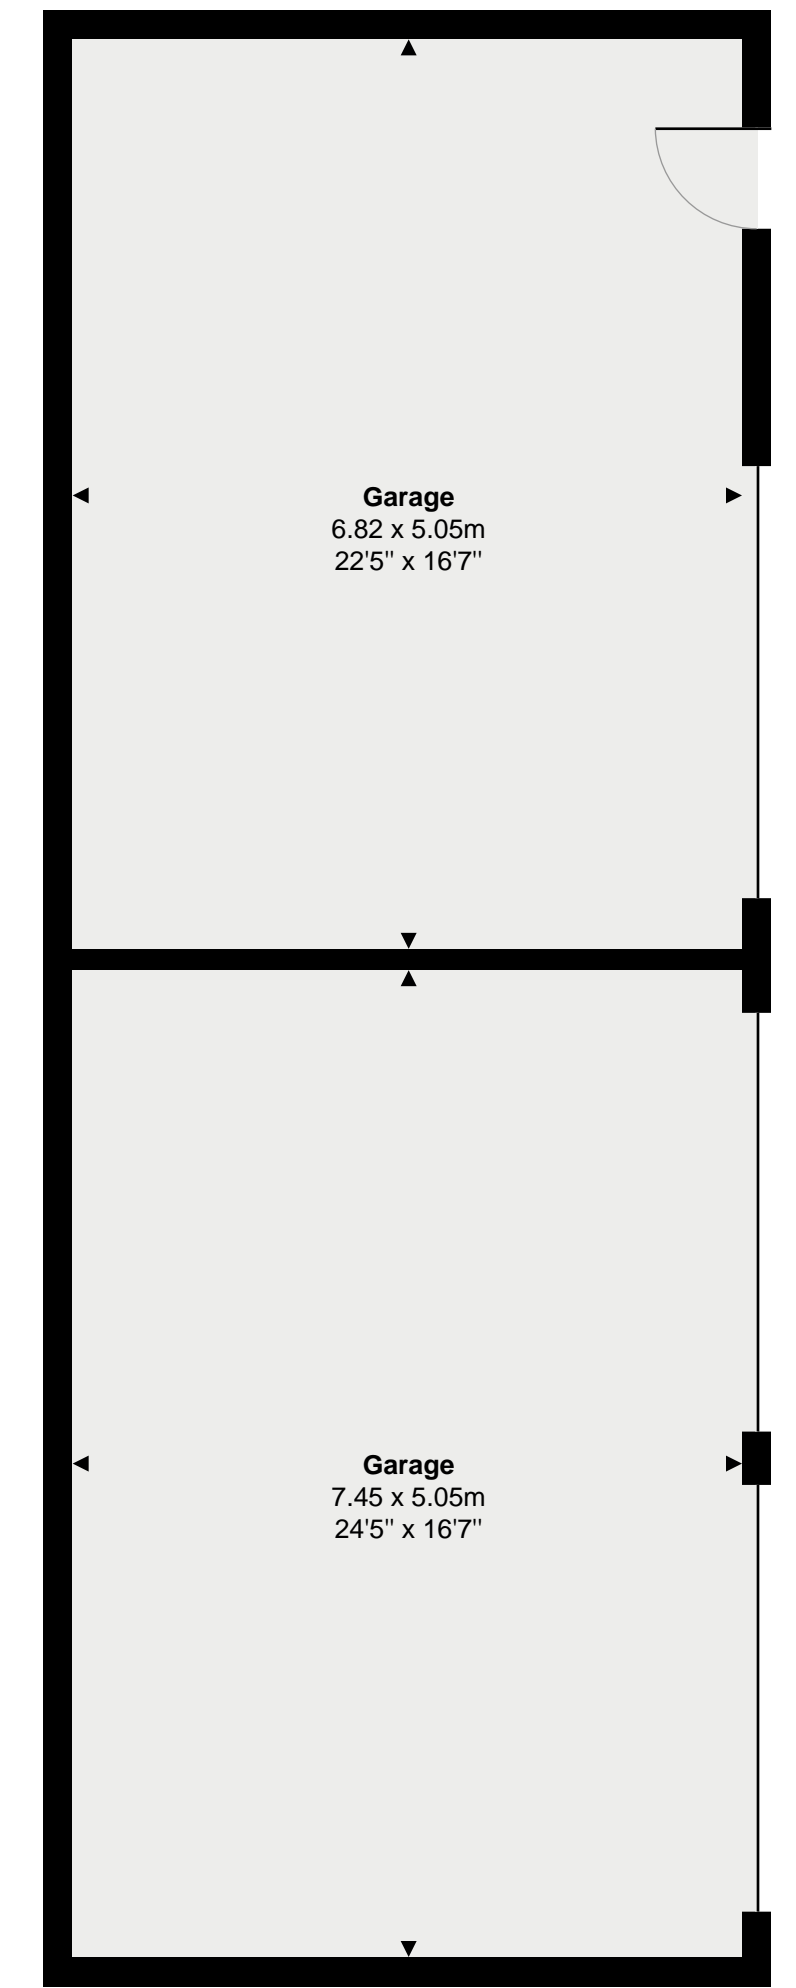

Thorne House, Thorne, Yeovil
 Coach House internal Area 2,476 sq ft (230 sq m)
 Garages Internal Area 786 sq ft (73 sq m)
 Garden Store and Stables internal Area 970 sq ft (90 sq m)
 Total internal Area 4,232 sq ft (393 sq m)

First Floor Above Stables

Stables Ground Floor

Coach House

Coach House First Floor