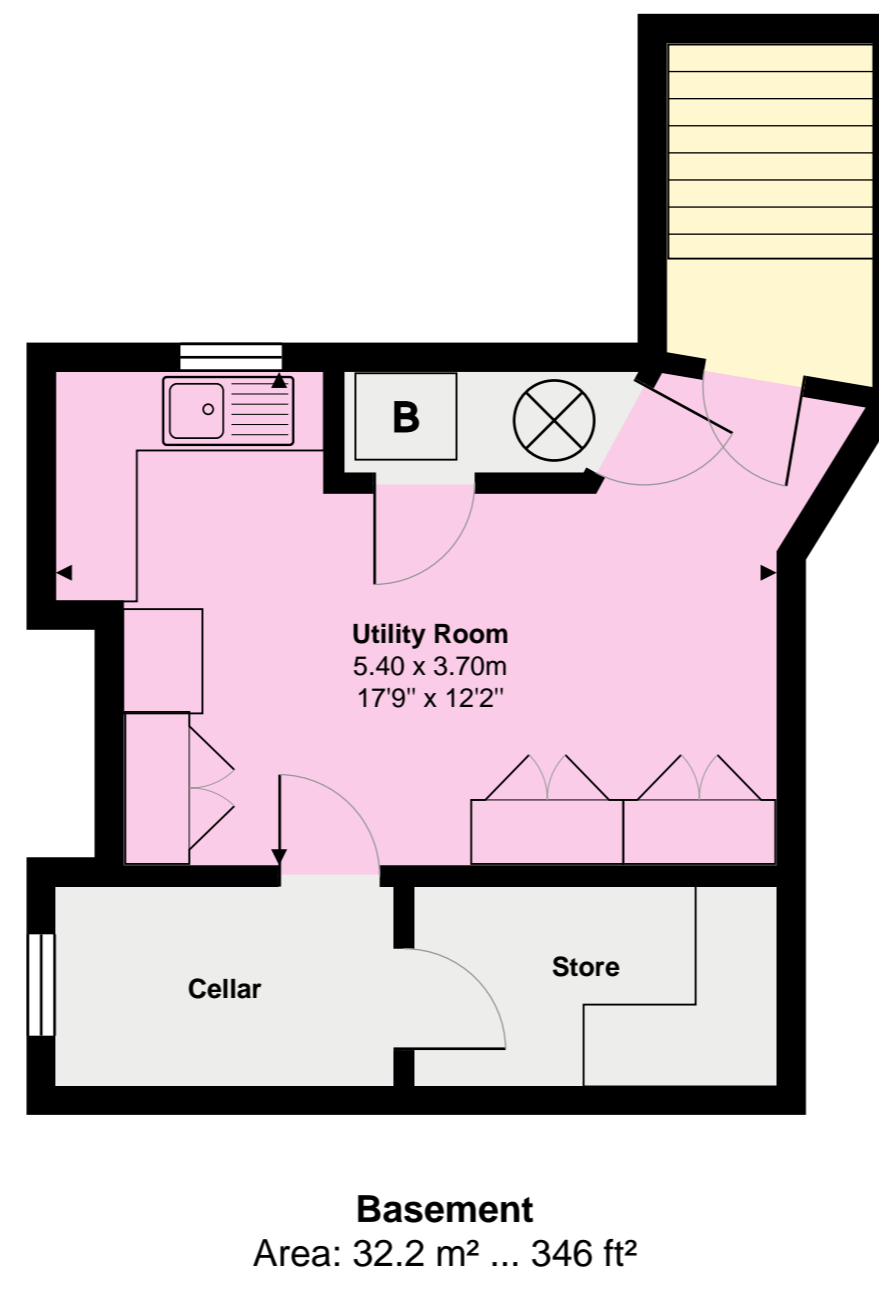

West Hall  
Blackford  
Yeovil  
Somerset  
BA22 7EB

Total Area: 482 m<sup>2</sup>, 5188 sq ft  
Main House: 394.5 m<sup>2</sup>, 4245 sq ft  
Outbuildings: 87.6 m<sup>2</sup>, 943 sq ft