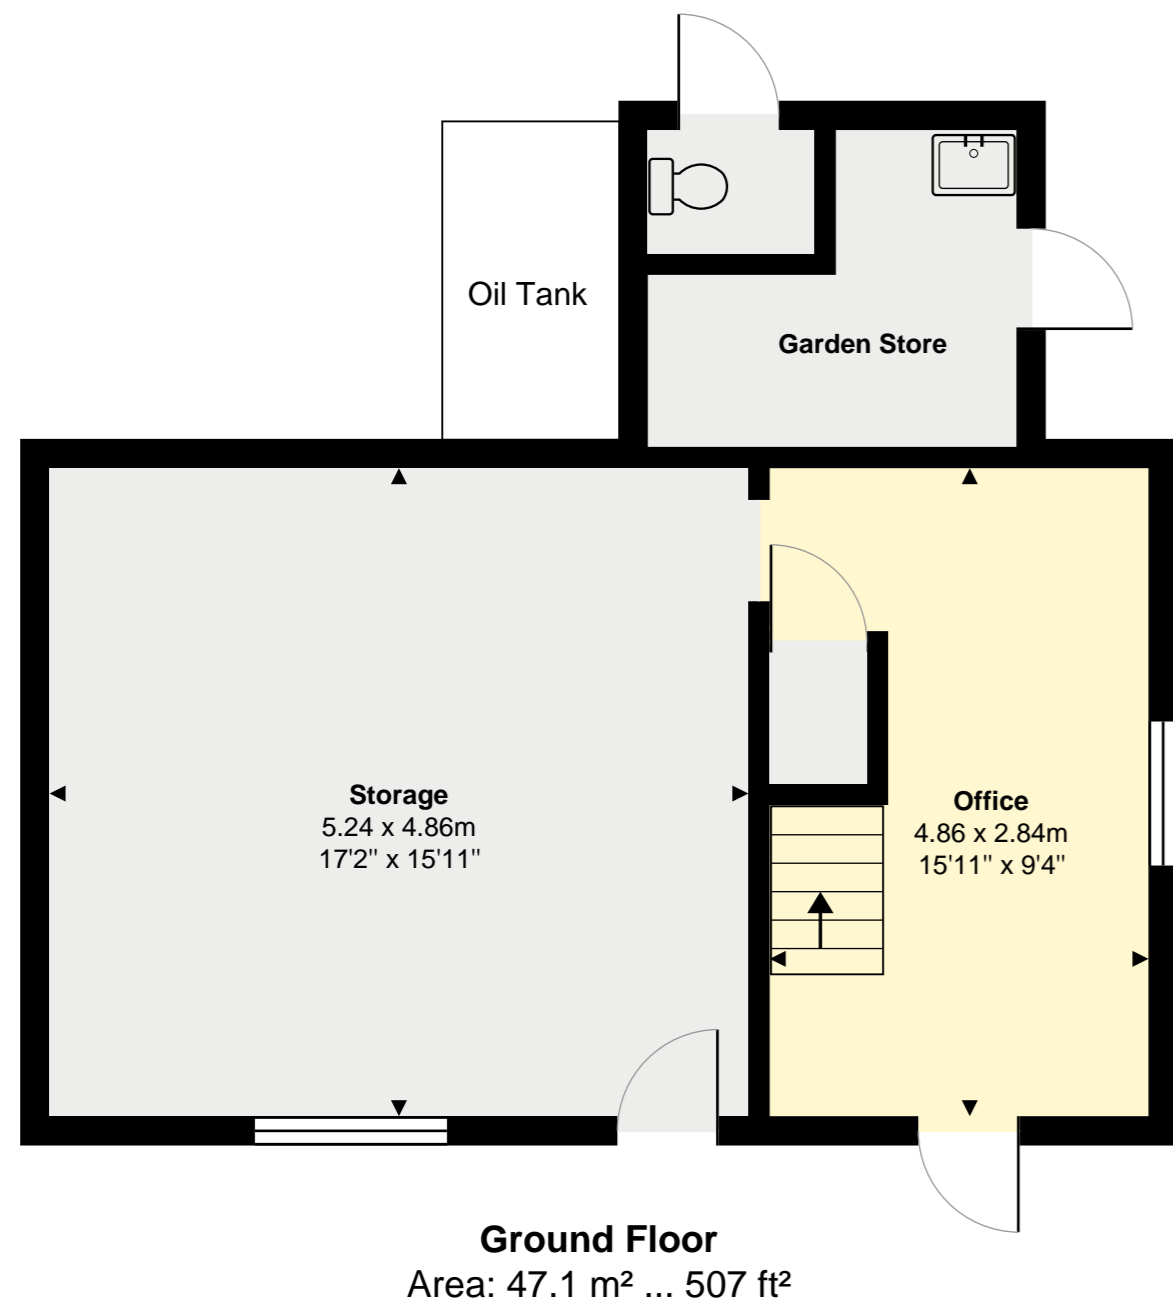

West Hall  
Blackford  
Yeovil  
Somerset  
BA22 7EB

Total Area: 482 m<sup>2</sup>, 5188 sq ft  
Main House: 394.5 m<sup>2</sup>, 4245 sq ft  
Outbuildings: 87.6 m<sup>2</sup>, 943 sq ft