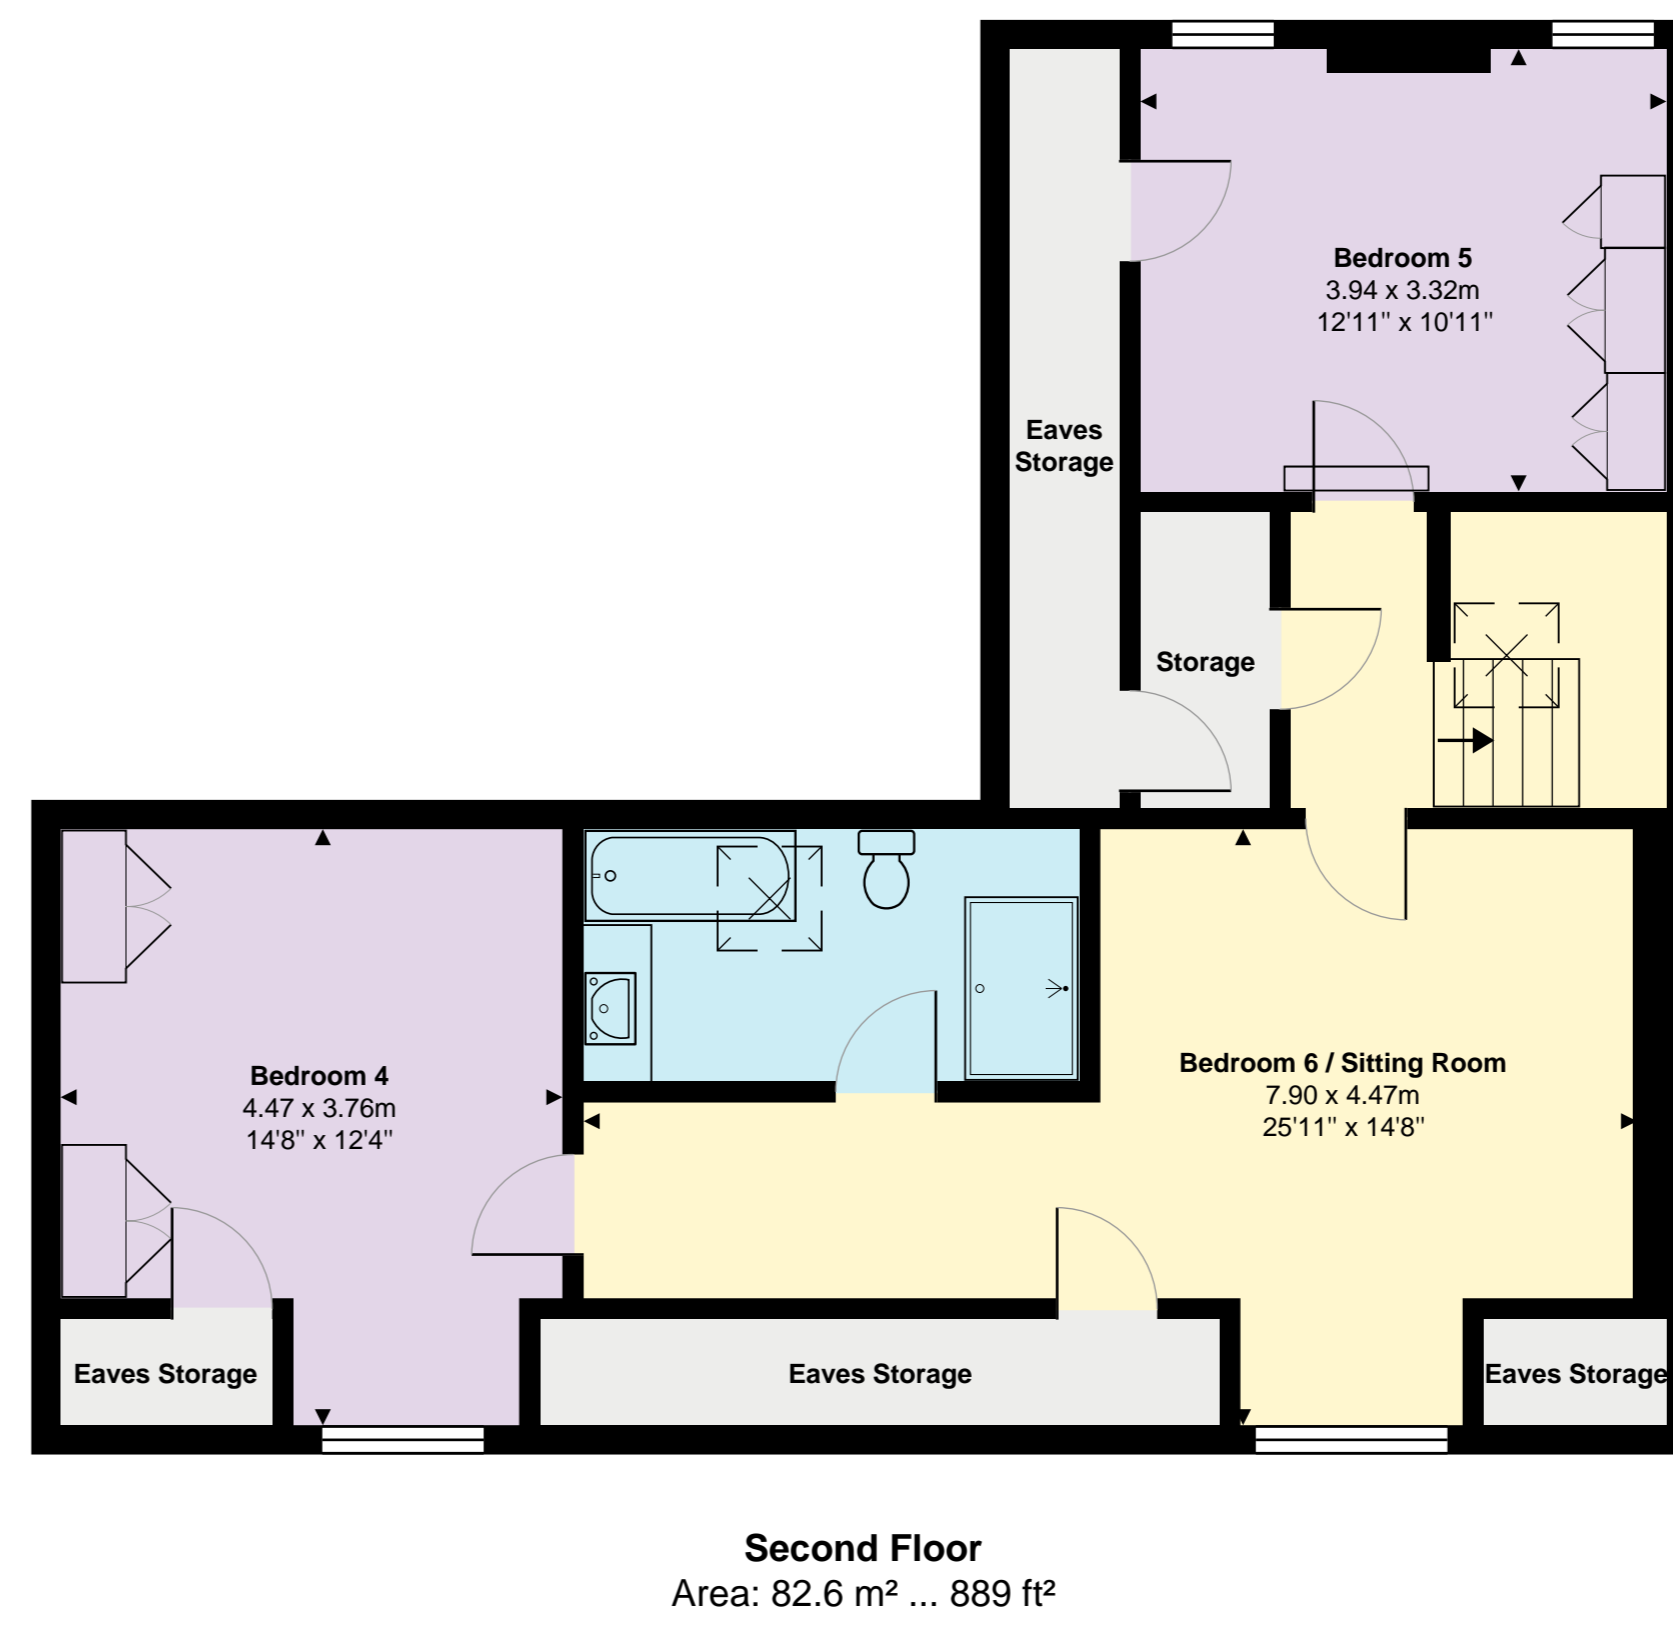

West Hall  
Blackford  
Yeovil  
Somerset  
BA22 7EB

Total Area: 482 m<sup>2</sup>, 5188 sq ft  
Main House: 394.5 m<sup>2</sup>, 4245 sq ft  
Outbuildings: 87.6 m<sup>2</sup>, 943 sq ft