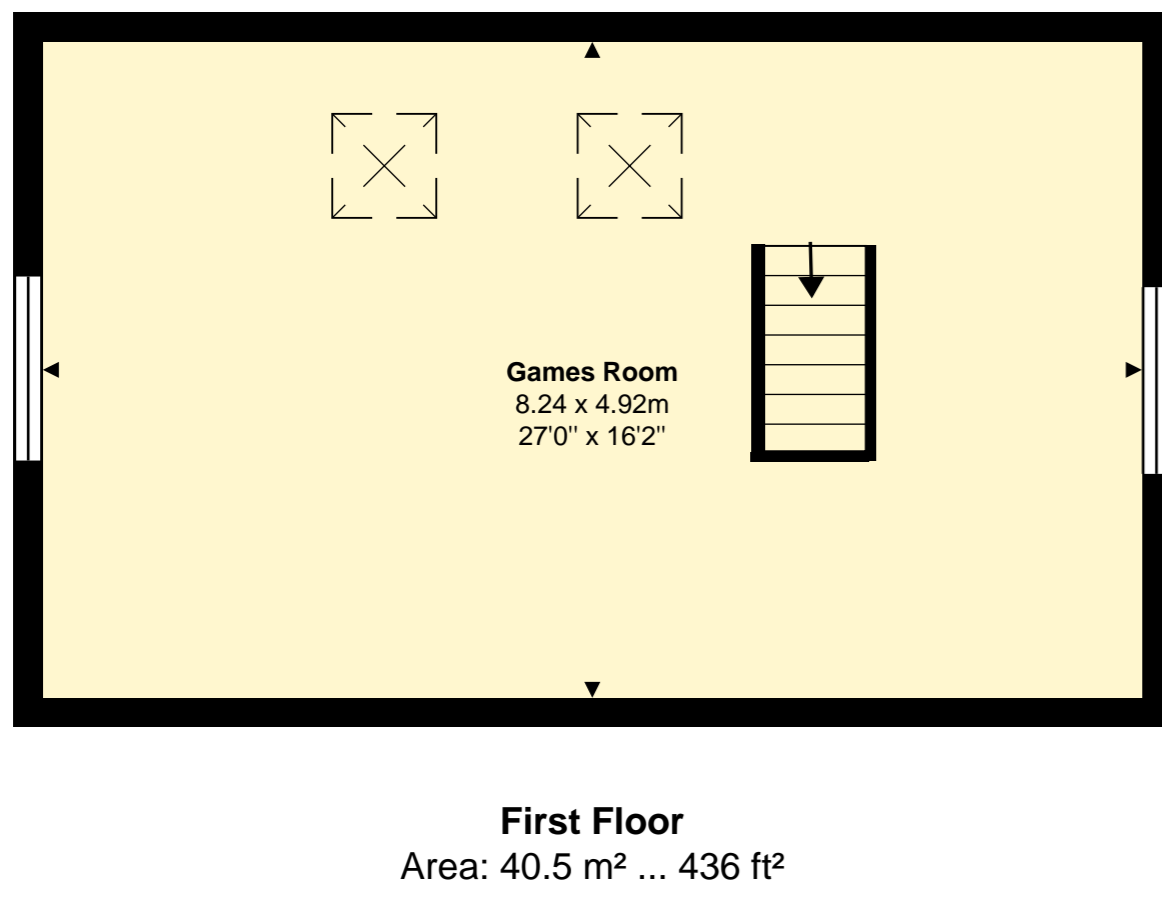

West Hall  
Blackford  
Yeovil  
Somerset  
BA22 7EB

Total Area: 482 m<sup>2</sup>, 5188 sq ft  
Main House: 394.5 m<sup>2</sup>, 4245 sq ft  
Outbuildings: 87.6 m<sup>2</sup>, 943 sq ft