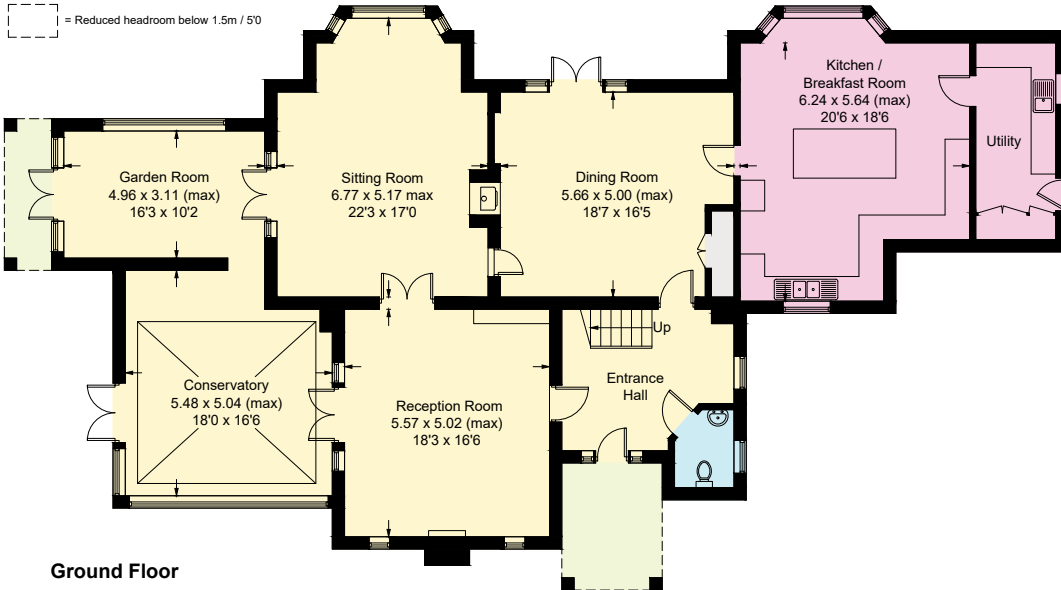

Kites Nest House

Approximate Gross Internal Area = 354.2 sq m / 3813 sq ft

Annexe = 159.4 sq m / 1716 sq ft

Outbuilding = 118.6 sq m / 1277 sq ft

Total = 632.2 sq m / 6806 sq ft
(Including Eaves / Garage / Workshop)

Outbuilding

(Not Shown In Actual Location / Orientation)

Annexe - Ground Floor

(Not Shown In Actual Location / Orientation)

Annexe - First Floor

Ground Floor

First Floor

= Reduced headroom below 1.5m / 5'0"

Illustration for identification purposes only,
measurements are approximate, not to scale. (ID1170856)