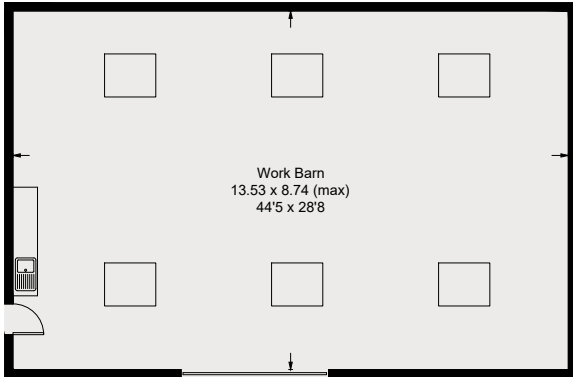

Kites Nest House

Approximate Gross Internal Area = 354.2 sq m / 3813 sq ft

Annexe = 159.4 sq m / 1716 sq ft

Outbuilding = 118.6 sq m / 1277 sq ft

Total = 632.2 sq m / 6806 sq ft
(Including Eaves / Garage / Workshop)

Outbuilding

(Not Shown In Actual Location / Orientation)

Annexe - Ground Floor

(Not Shown In Actual Location / Orientation)

Annexe - First Floor

Ground Floor

First Floor

= Reduced headroom below 1.5m / 5'0"

Illustration for identification purposes only,
measurements are approximate, not to scale. (ID1170856)