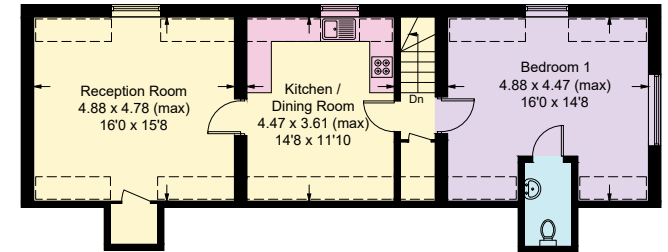

Kites Nest House

Approximate Gross Internal Area = 354.2 sq m / 3813 sq ft

Annexe = 159.4 sq m / 1716 sq ft

Outbuilding = 118.6 sq m / 1277 sq ft

Total = 632.2 sq m / 6806 sq ft
(Including Eaves / Garage / Workshop)

Outbuilding

(Not Shown In Actual Location / Orientation)

Annexe - Ground Floor

(Not Shown In Actual Location / Orientation)

Annexe - First Floor

Ground Floor

First Floor

= Reduced headroom below 1.5m / 5'0"

Illustration for identification purposes only,
measurements are approximate, not to scale. (ID1170856)