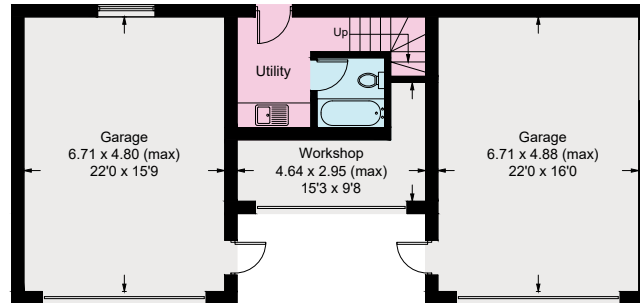

Kites Nest House

Approximate Gross Internal Area = 354.2 sq m / 3813 sq ft

Annexe = 159.4 sq m / 1716 sq ft

Outbuilding = 118.6 sq m / 1277 sq ft

Total = 632.2 sq m / 6806 sq ft
(Including Eaves / Garage / Workshop)

Outbuilding

(Not Shown In Actual Location / Orientation)

Annexe - Ground Floor

(Not Shown In Actual Location / Orientation)

Annexe - First Floor

Ground Floor

First Floor

= Reduced headroom below 1.5m / 5'0"

Illustration for identification purposes only,
measurements are approximate, not to scale. (ID1170856)