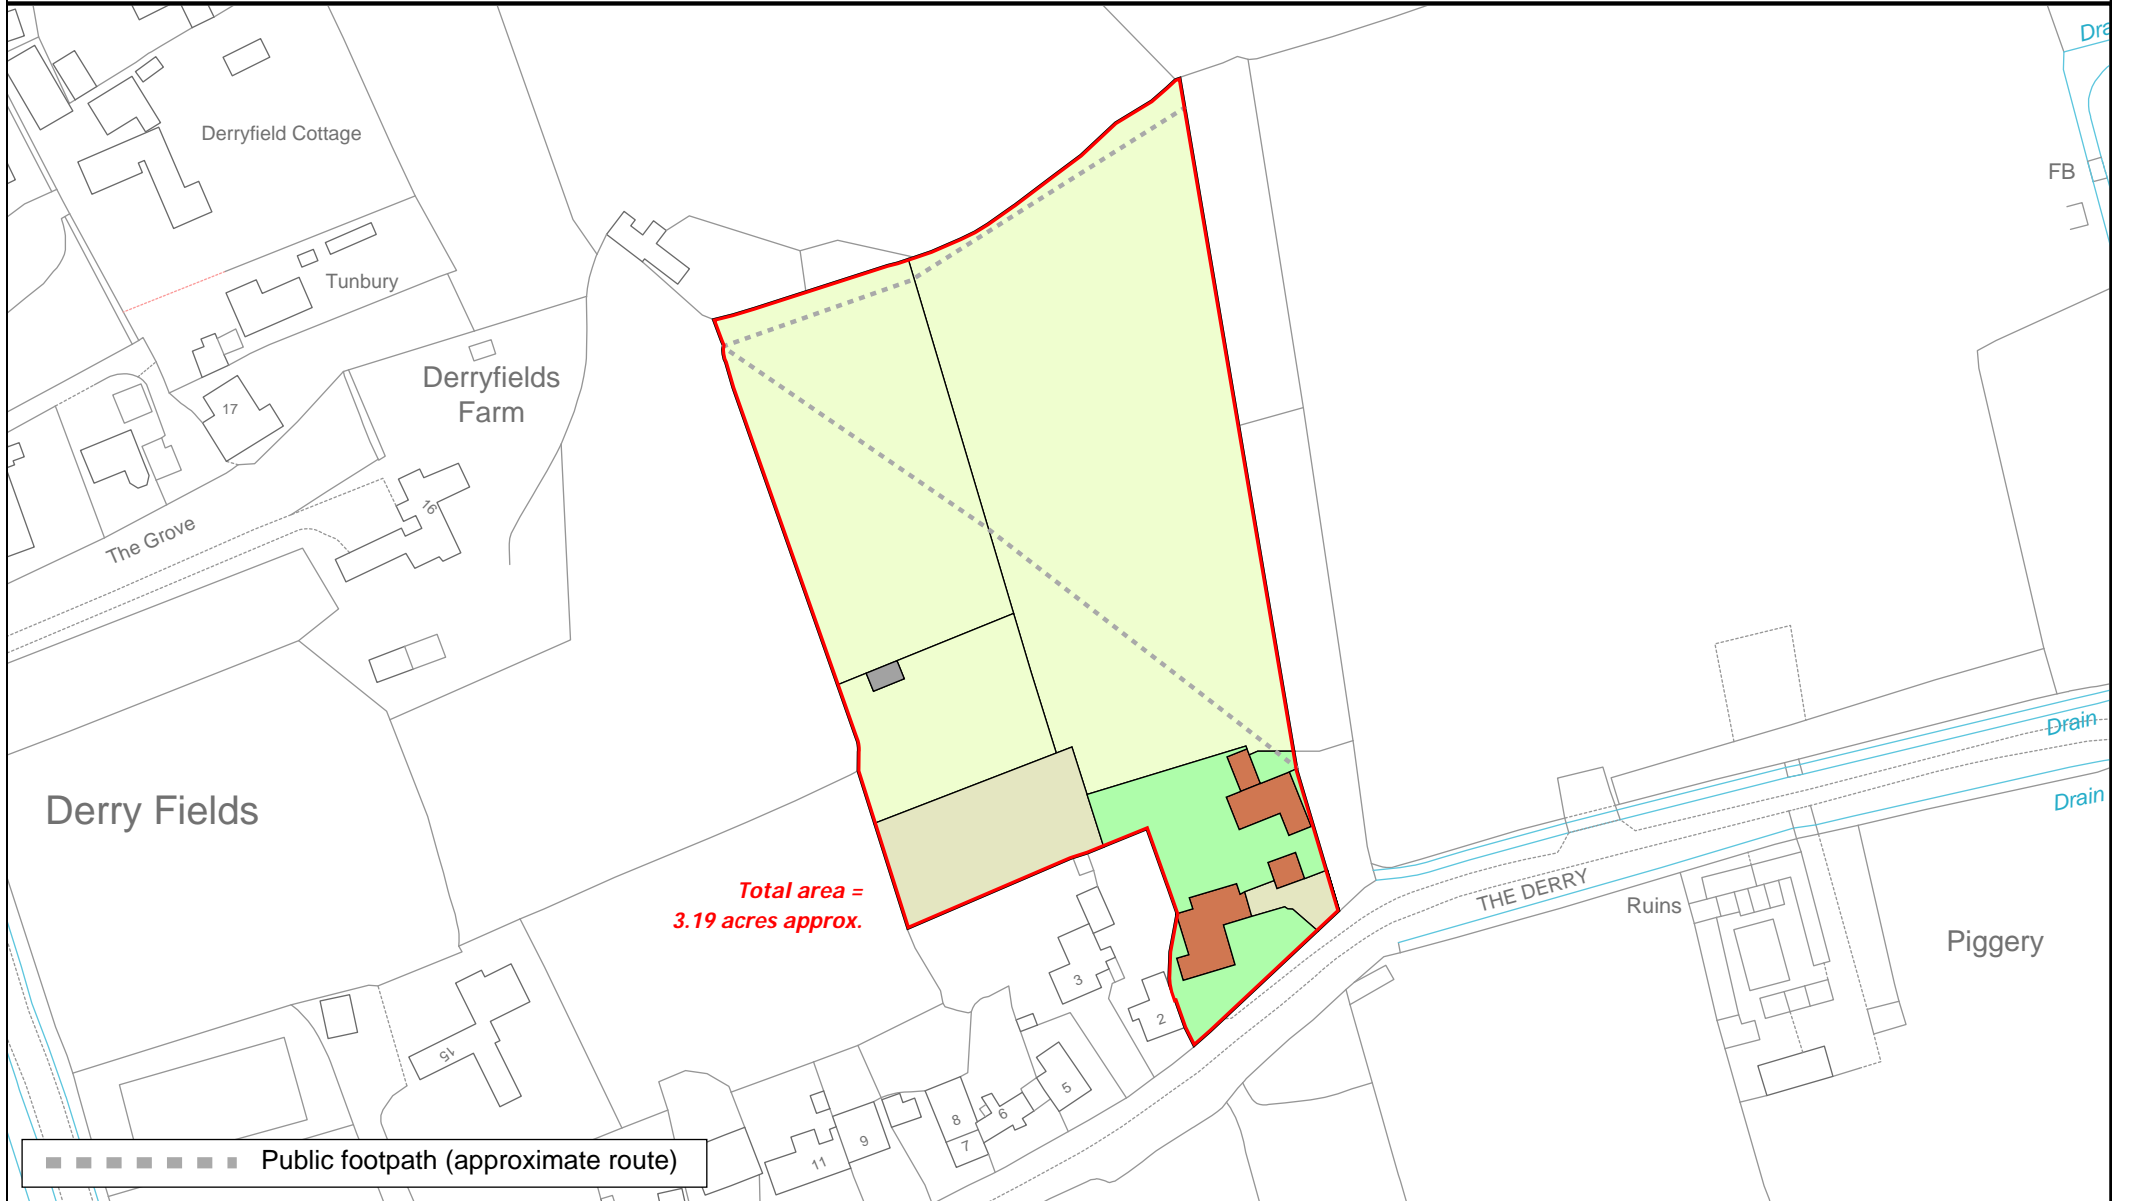

# 1 The Derry, Ashton Keynes

Public footpath (approximate route)

LDS Ltd  
Plan Preparation  
Unit 15, Glenmore Business Park  
Telford Road  
Salisbury SP2 7GL

(e) [planprep@lds-survey.co.uk](mailto:planprep@lds-survey.co.uk)

Date: 21:02:25  
Drawn By: CW  
Scale: 1:1500 @ A4  
Plan Ref: 19757

Title  
**1 The Derry, Ashton Keynes**

This Plan is published for guidance only, and although it is believed to be correct its accuracy is not guaranteed, nor is it intended to form part of any contract. ©Crown copyright and database rights 2025. Licence No. AC000818786