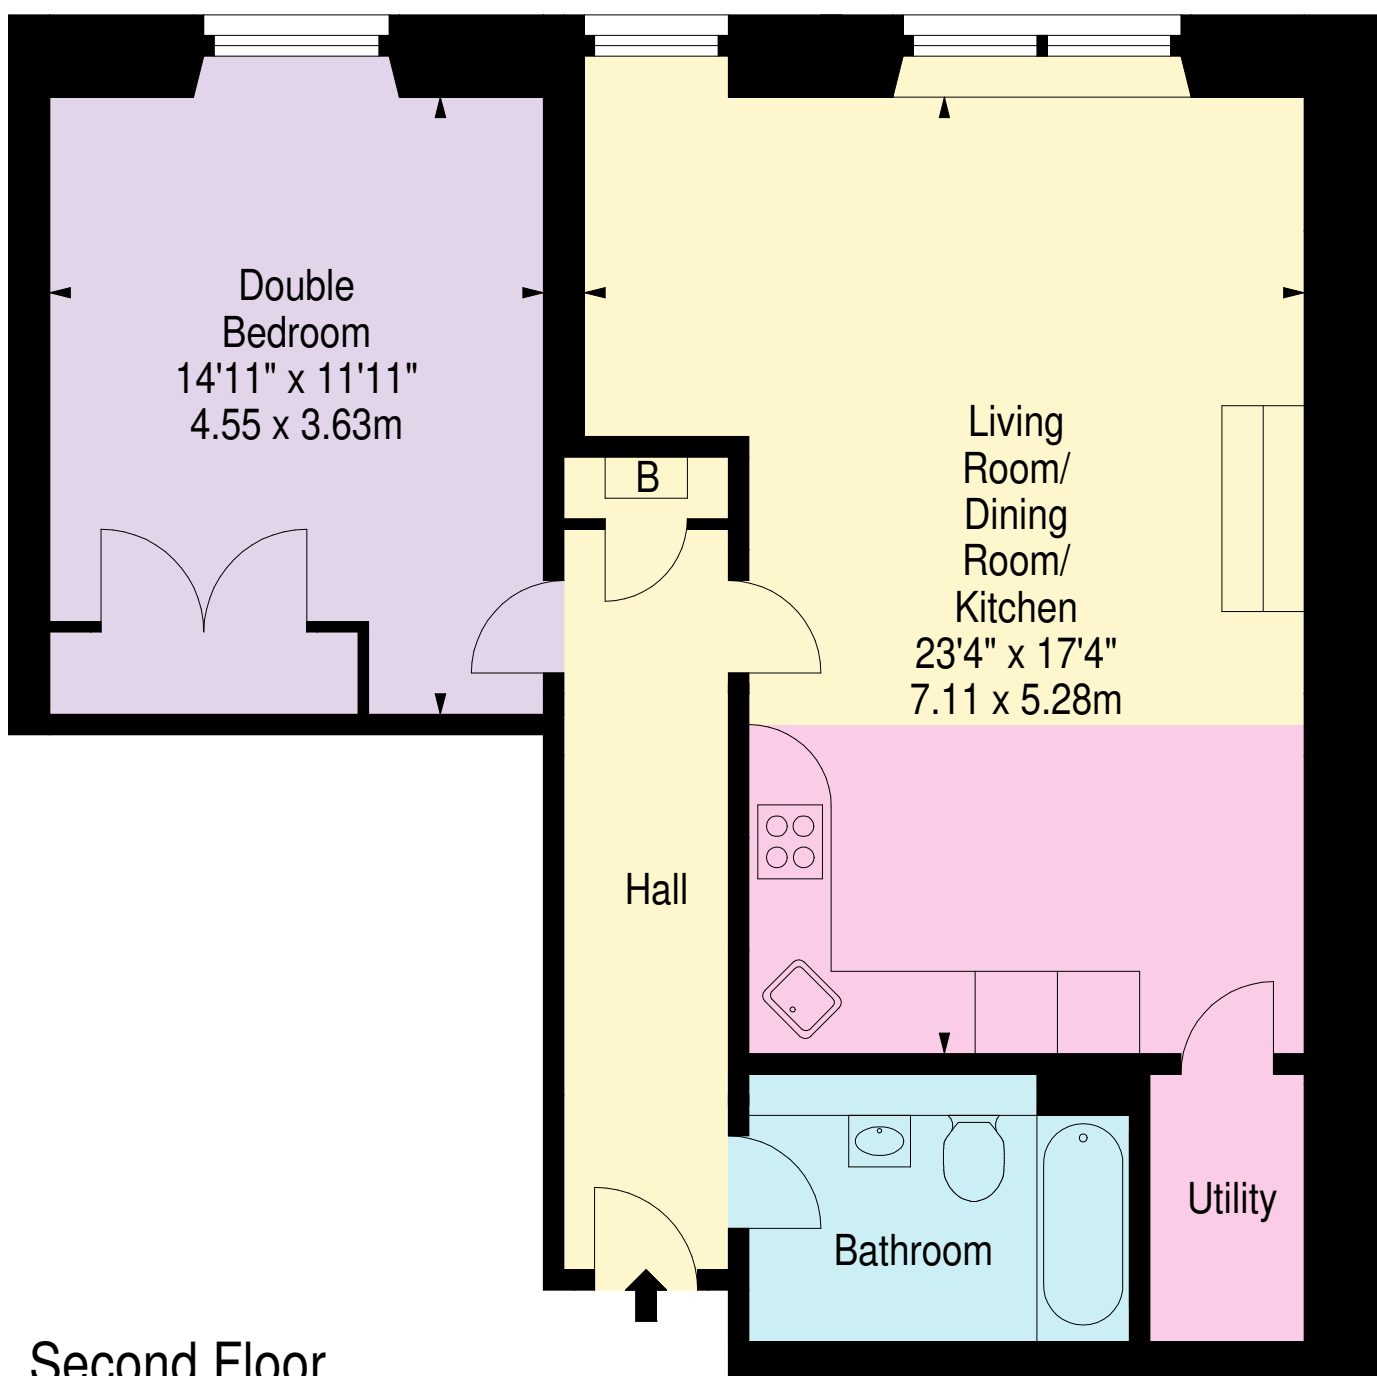

Drumsheugh Gardens, Edinburgh, Midlothian, EH3 7RN

Approx. Gross Internal Area
732 Sq Ft - 68.00 Sq M
For identification only. Not to scale.
© SquareFoot 2025

Second Floor