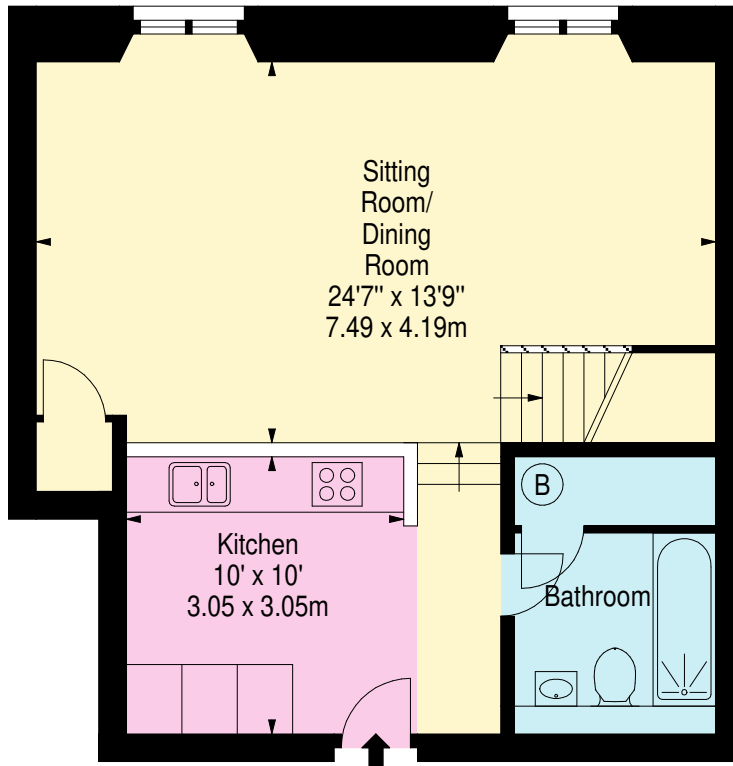

Donaldson Drive,
Edinburgh,
Midlothian, EH12 5FA

Approx. Gross Internal Area
1047 Sq Ft - 97.27 Sq M
For identification only. Not to scale.
© SquareFoot 2023

First Floor

Mezzanine