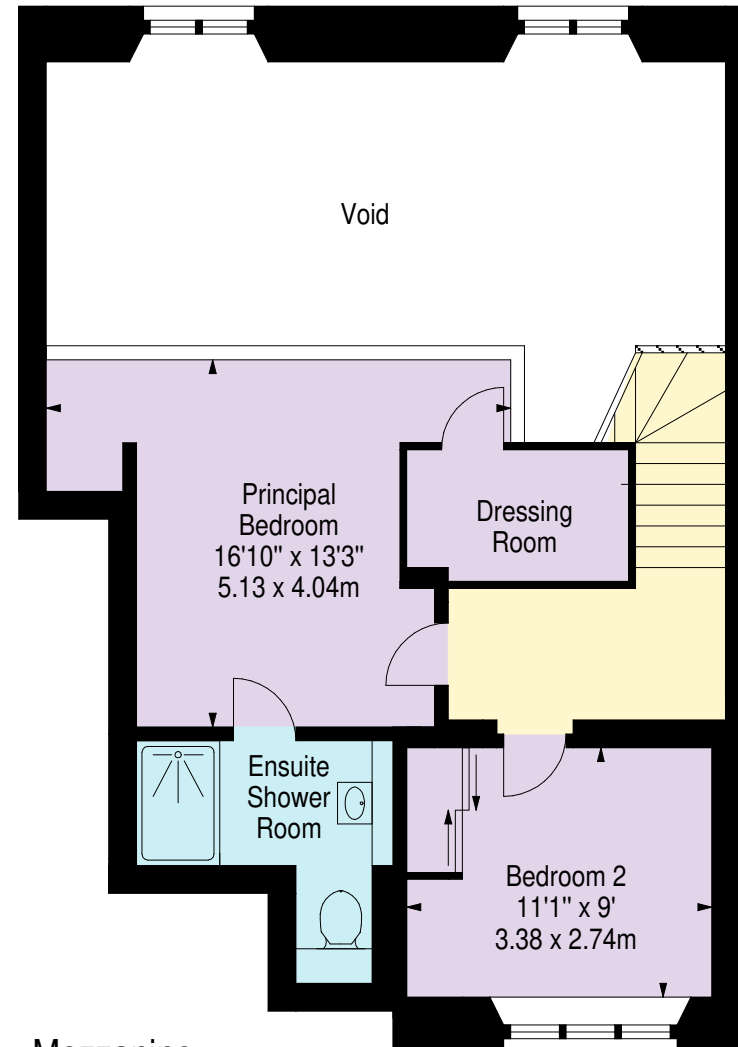

Donaldson Drive,
Edinburgh,
Midlothian, EH12 5FA

Approx. Gross Internal Area
1047 Sq Ft - 97.27 Sq M
For identification only. Not to scale.
© SquareFoot 2023

First Floor

Mezzanine