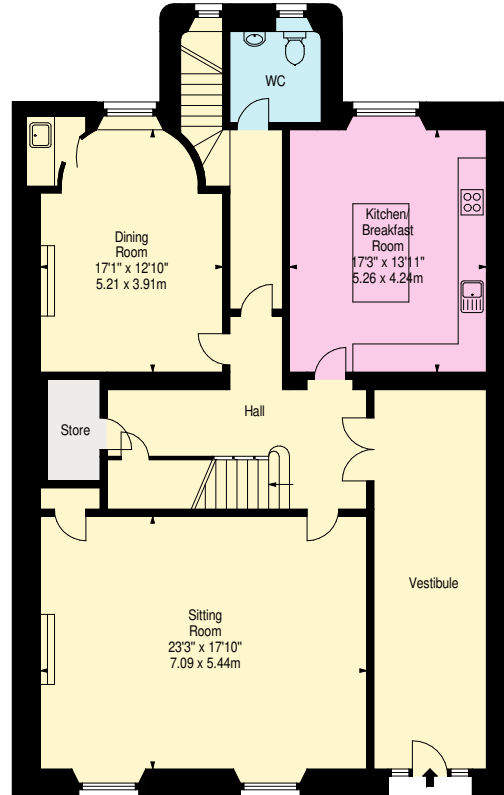

**Royal Terrace,
Edinburgh,
Midlothian, EH7 5AH**

Approx. Gross Internal Area
6168 Sq Ft - 573.01 Sq M

Cellars & Store
Approx. Gross Internal Area
243 Sq Ft - 22.57 Sq M

For identification only. Not to scale.

© SquareFoot 2023

Lower Ground Floor

Ground Floor

First Floor

Second Floor