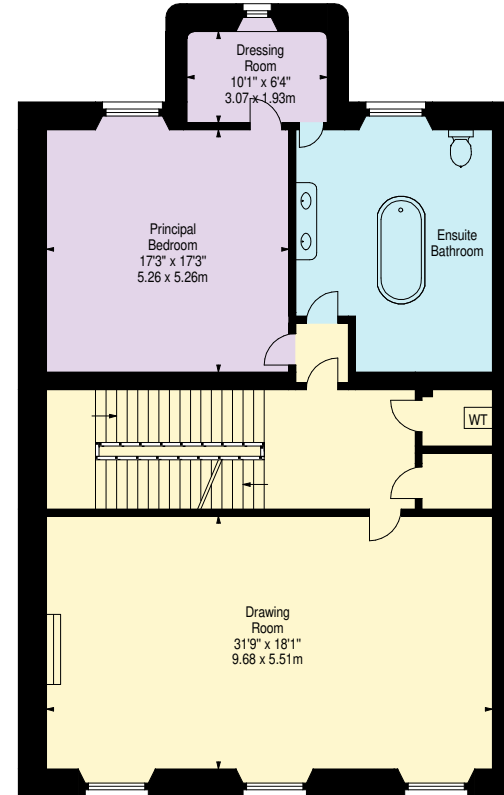

**Royal Terrace,
Edinburgh,
Midlothian, EH7 5AH**

Approx. Gross Internal Area
6168 Sq Ft - 573.01 Sq M

Cellars & Store
Approx. Gross Internal Area
243 Sq Ft - 22.57 Sq M

For identification only. Not to scale.

© SquareFoot 2023

Lower Ground Floor

Ground Floor

First Floor

Second Floor