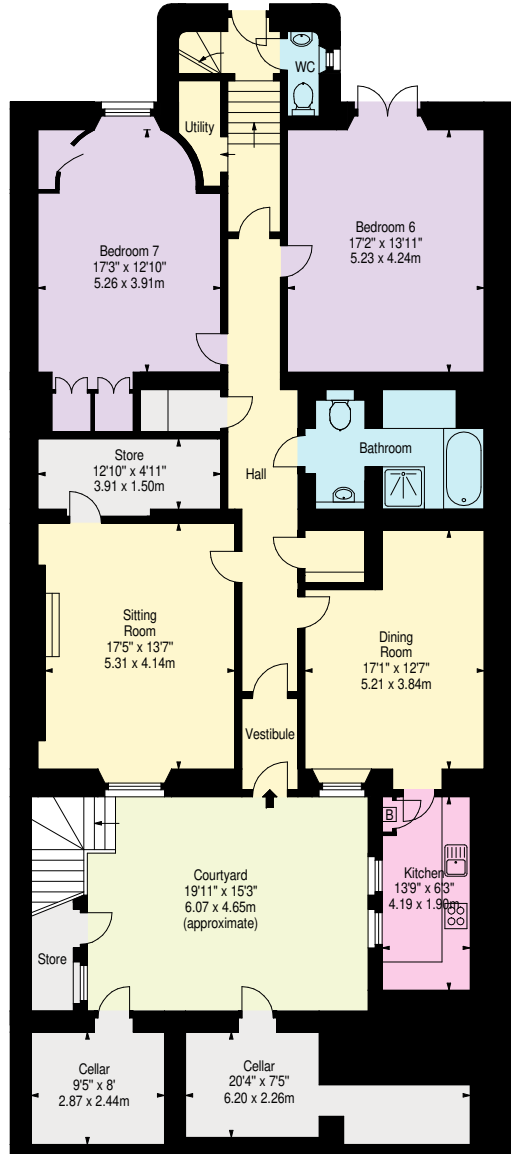

**Royal Terrace,
Edinburgh,
Midlothian, EH7 5AH**

Approx. Gross Internal Area
6168 Sq Ft - 573.01 Sq M

Cellars & Store
Approx. Gross Internal Area
243 Sq Ft - 22.57 Sq M

For identification only. Not to scale.

© SquareFoot 2023

Lower Ground Floor

Ground Floor

First Floor

Second Floor