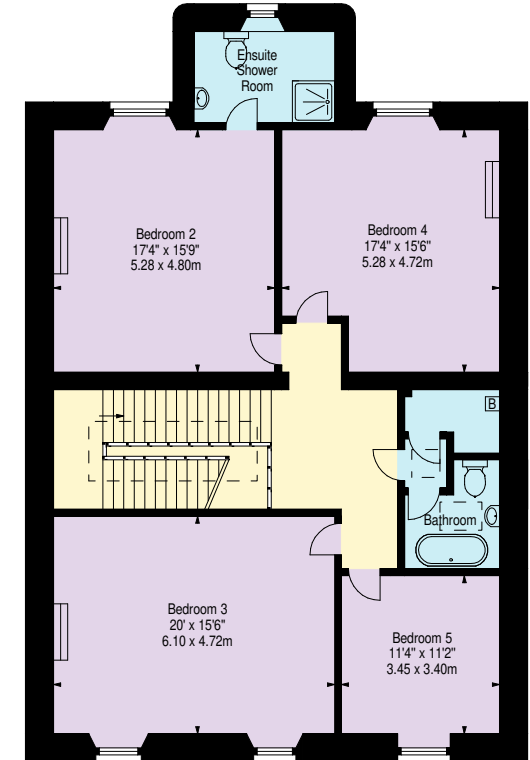

**Royal Terrace,
Edinburgh,
Midlothian, EH7 5AH**

Approx. Gross Internal Area
6168 Sq Ft - 573.01 Sq M

Cellars & Store
Approx. Gross Internal Area
243 Sq Ft - 22.57 Sq M

For identification only. Not to scale.

© SquareFoot 2023

Lower Ground Floor

Ground Floor

First Floor

Second Floor