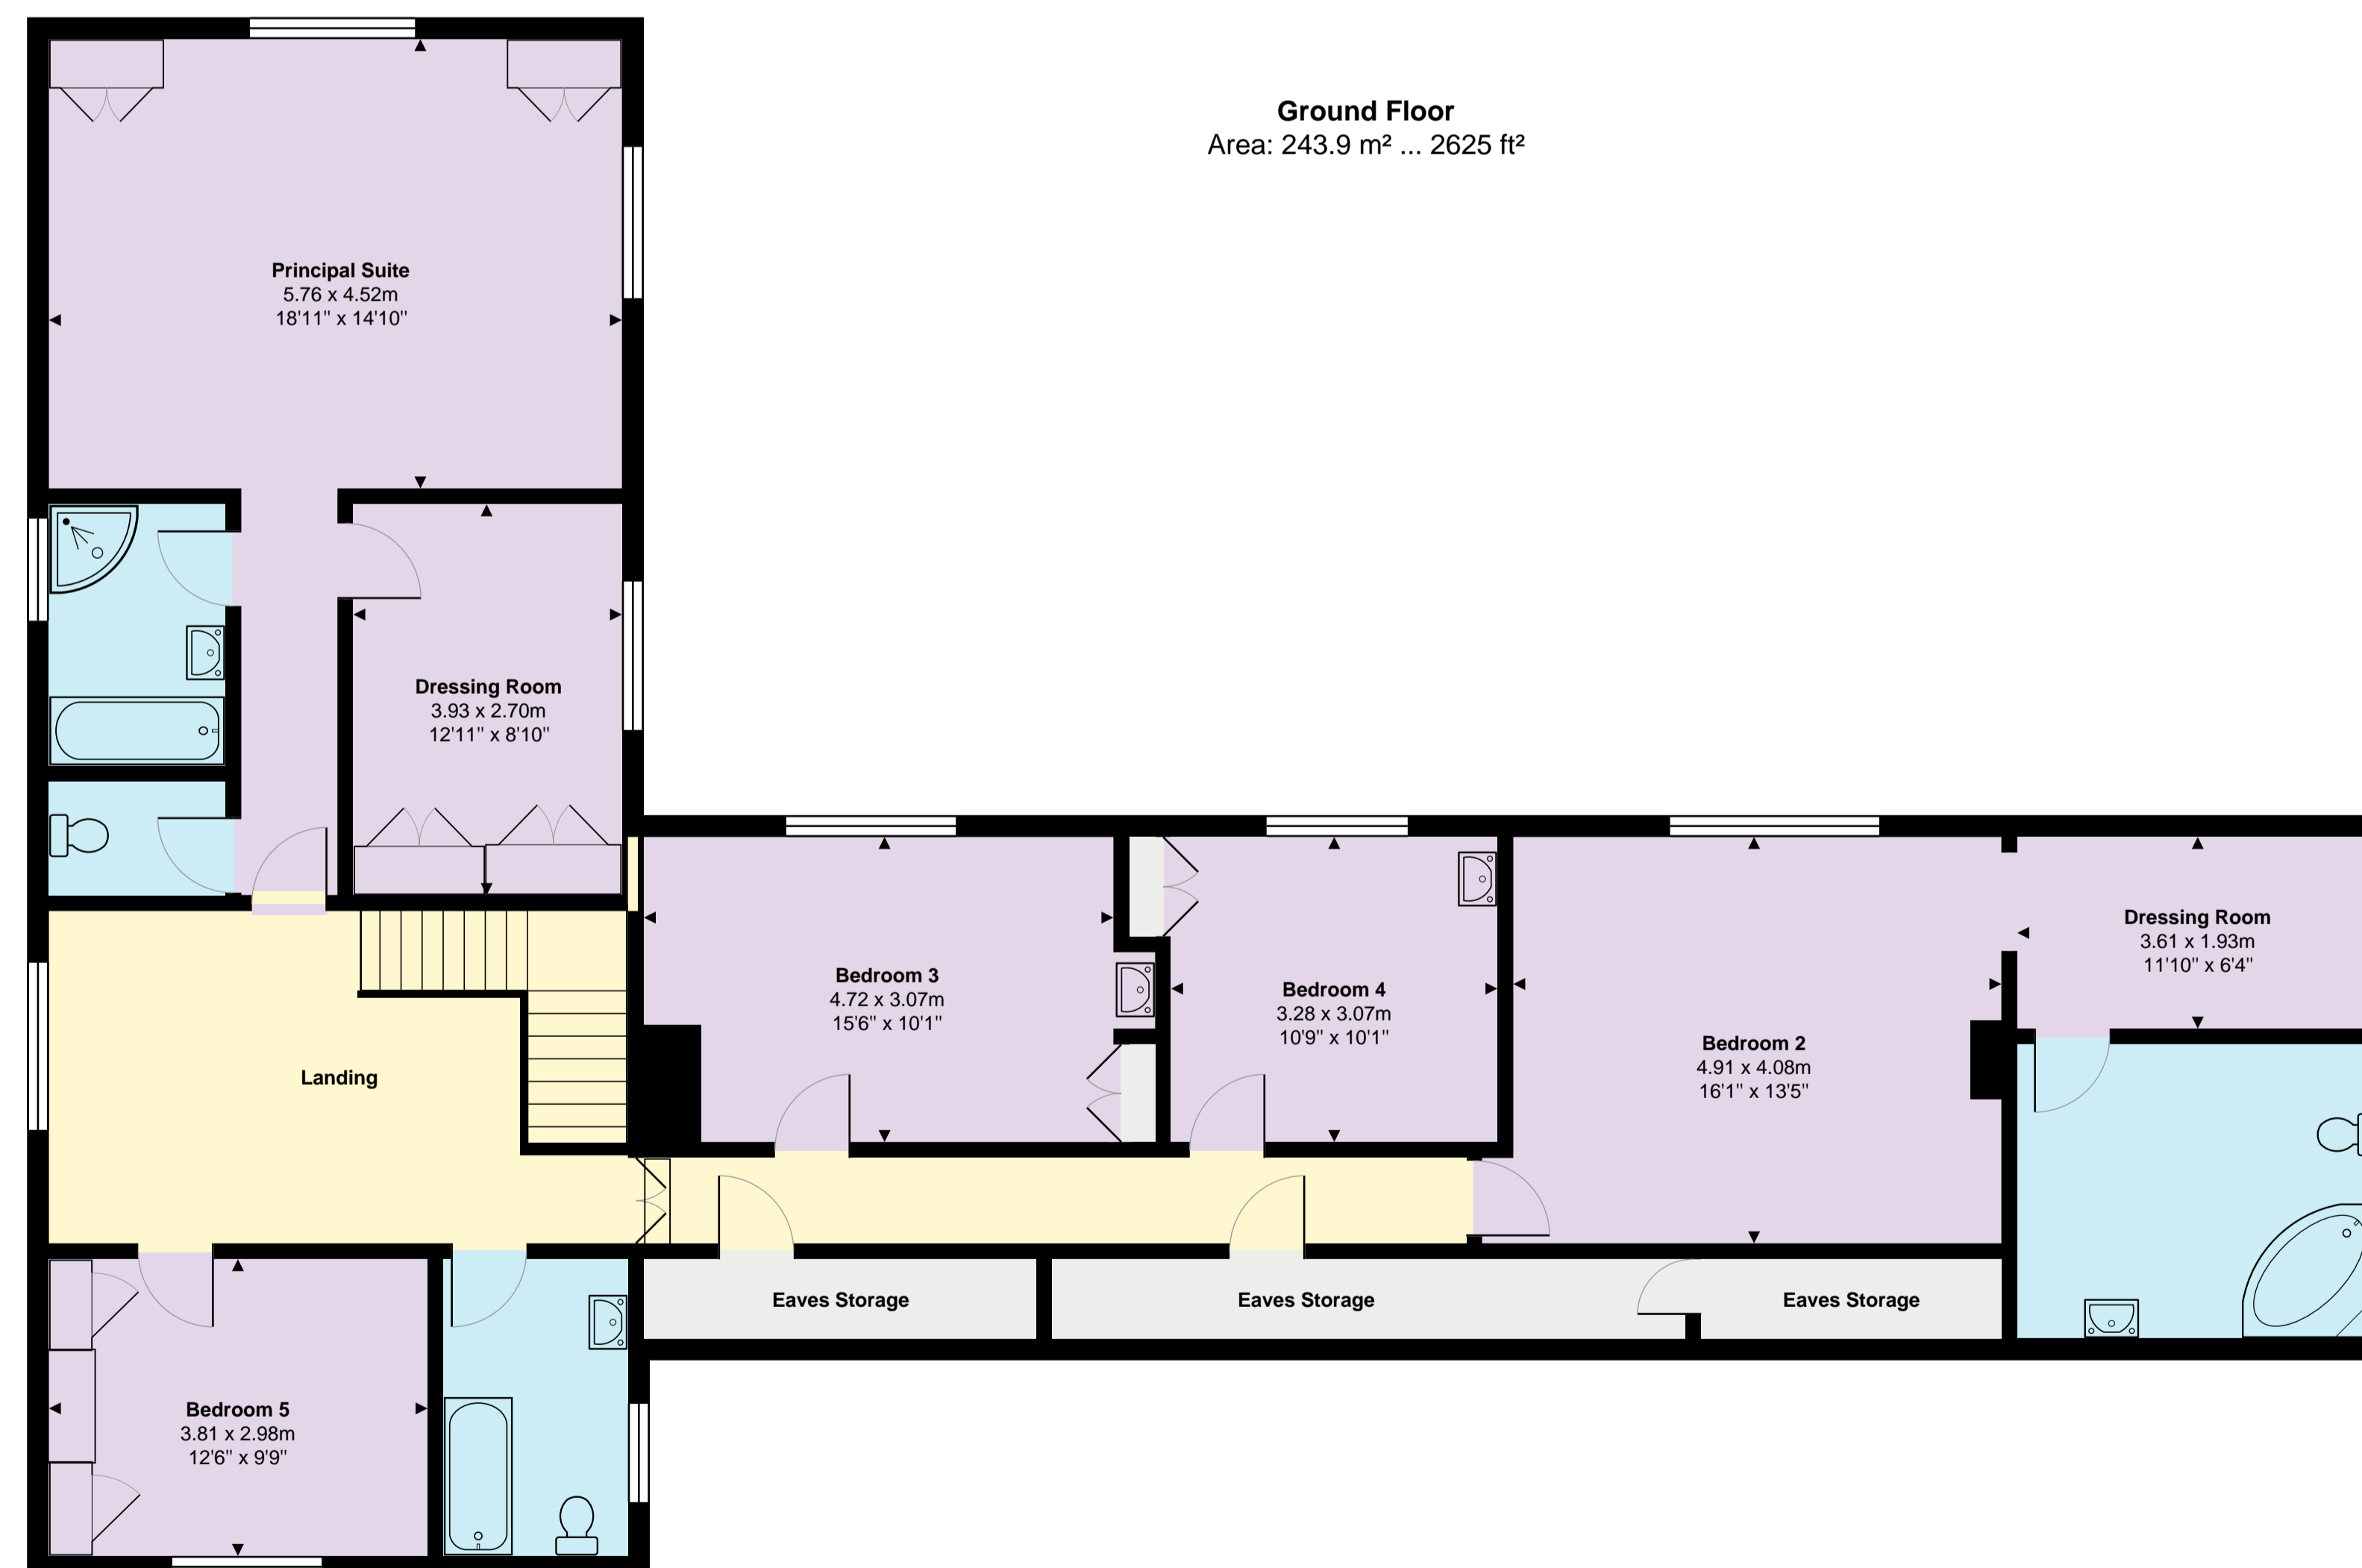

Halsgrove Farm
Withypool
Minehead
TA24 7RX

The Cottage

Ground Floor
Area: 243.9 m² ... 2625 ft²

First Floor
Area: 176.9 m² ... 1904 ft²

Total Area: 553.3 m² ... 5955 ft² (including The Cottage, excluding outbuildings)