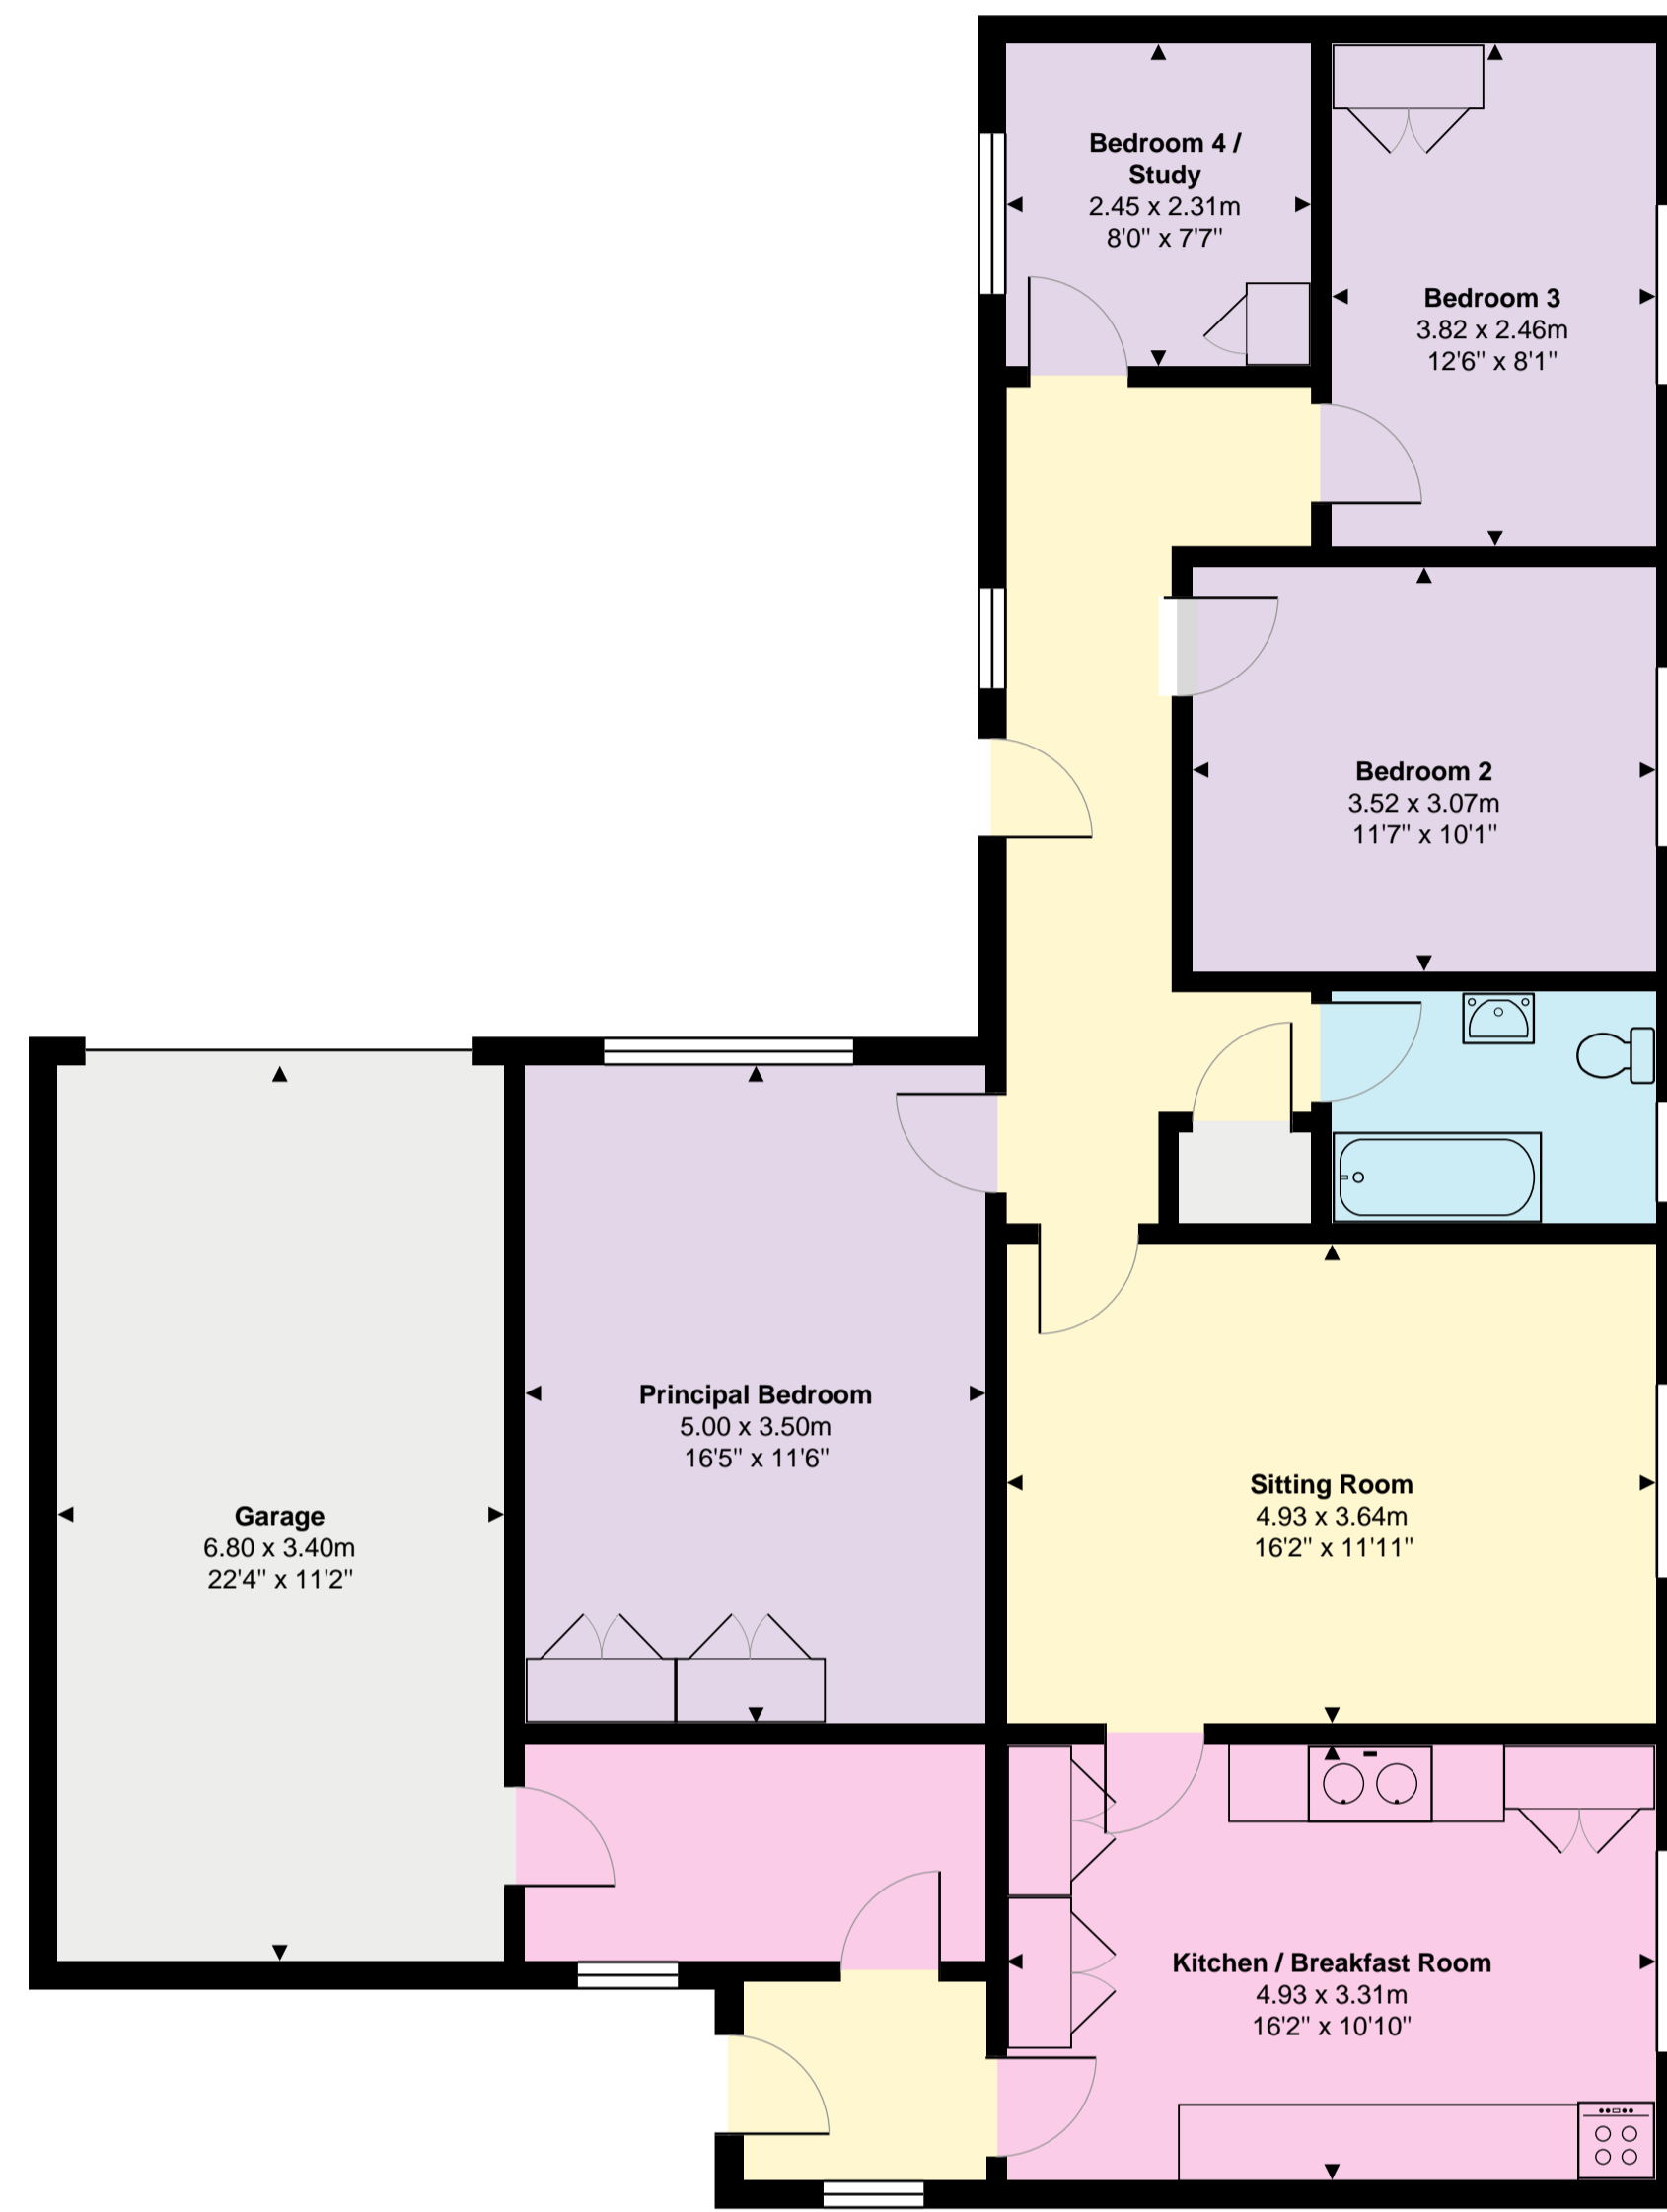

Halsgrove Farm
Withypool
Minehead
TA24 7RX

The Cottage

Ground Floor
Area: 243.9 m² ... 2625 ft²

First Floor
Area: 176.9 m² ... 1904 ft²

Total Area: 553.3 m² ... 5955 ft² (including The Cottage, excluding outbuildings)