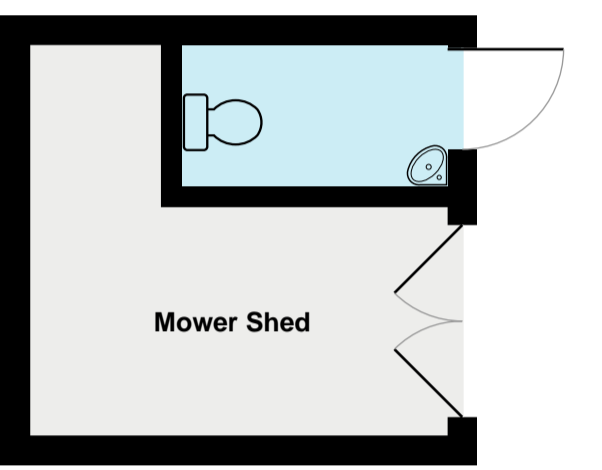

Halsgrove Farm
Withypool
Minehead
TA24 7RX

The Cottage

Ground Floor
Area: 243.9 m² ... 2625 ft²

First Floor
Area: 176.9 m² ... 1904 ft²

Total Area: 553.3 m² ... 5955 ft² (including The Cottage, excluding outbuildings)