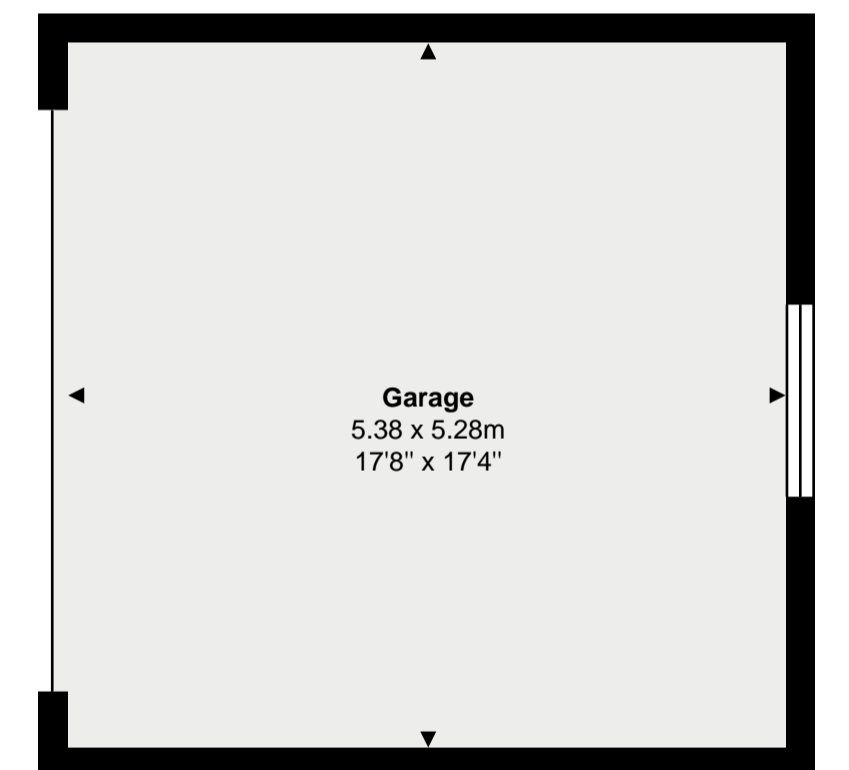

Halsgrove Farm
Withypool
Minehead
TA24 7RX

The Cottage

Ground Floor
Area: 243.9 m² ... 2625 ft²

First Floor
Area: 176.9 m² ... 1904 ft²

Total Area: 553.3 m² ... 5955 ft² (including The Cottage, excluding outbuildings)