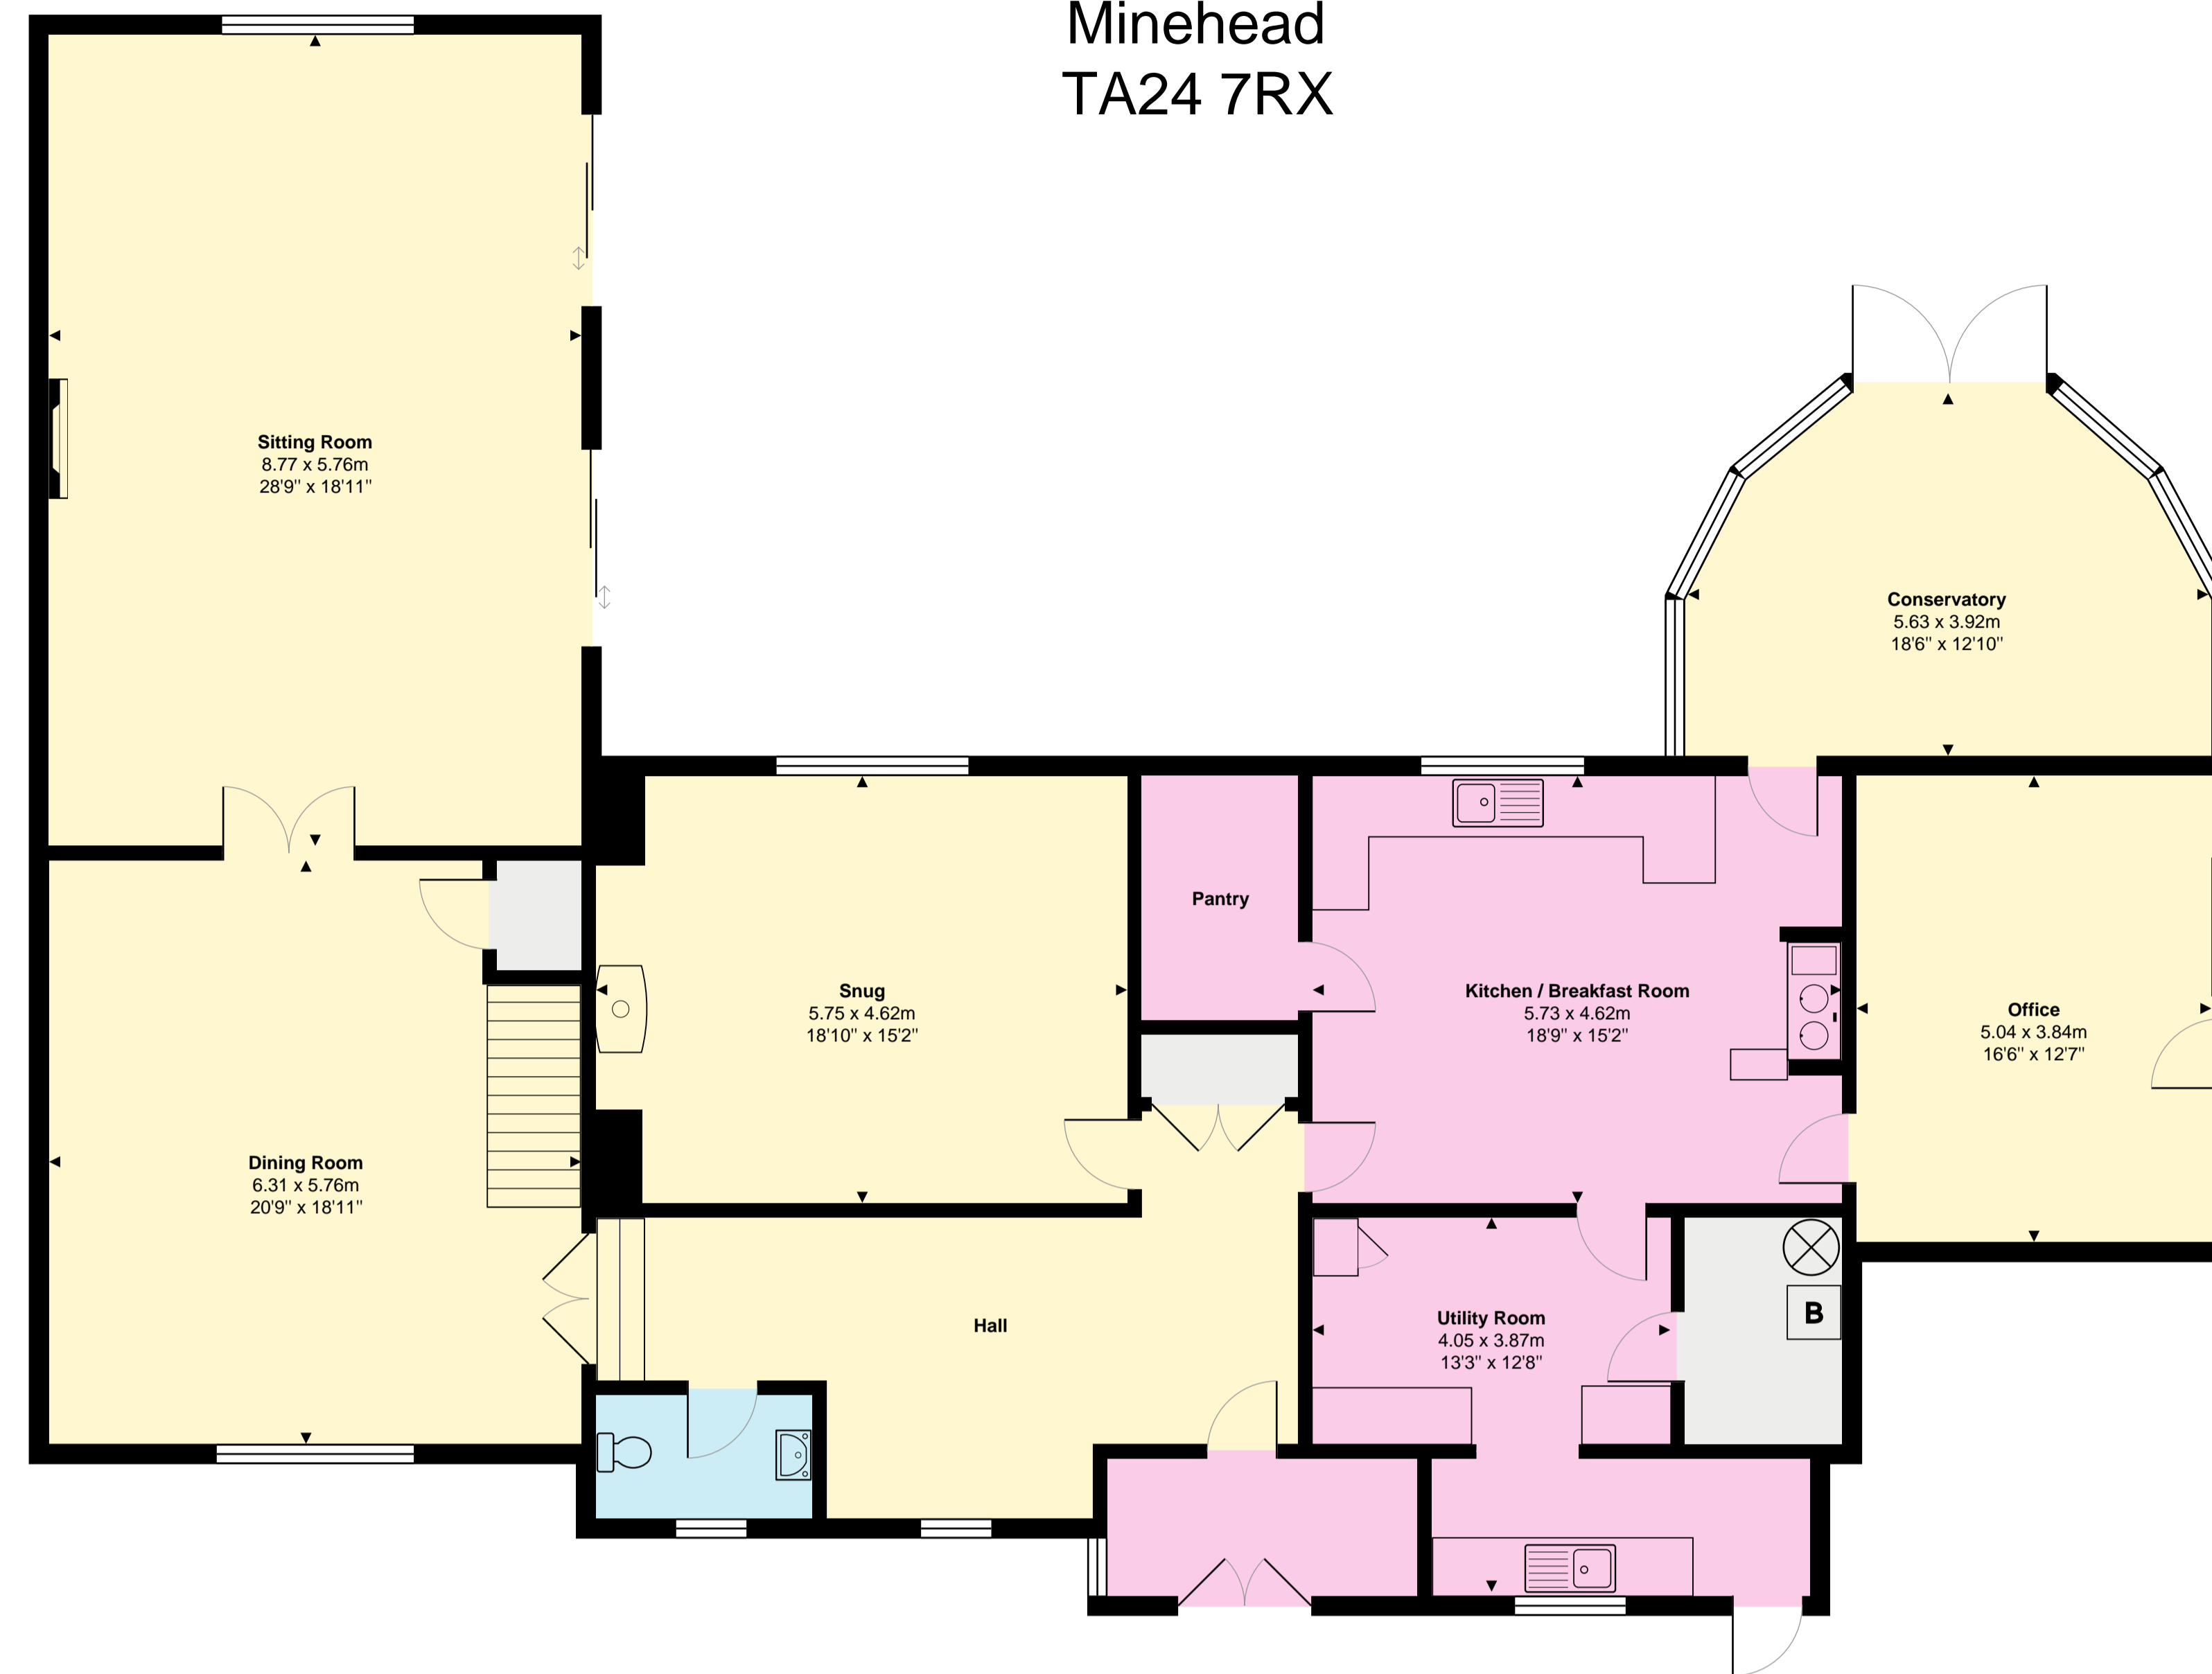

Halsgrove Farm
Withypool
Minehead
TA24 7RX

The Cottage

Ground Floor
Area: 243.9 m² ... 2625 ft²

First Floor
Area: 176.9 m² ... 1904 ft²

Total Area: 553.3 m² ... 5955 ft² (including The Cottage, excluding outbuildings)