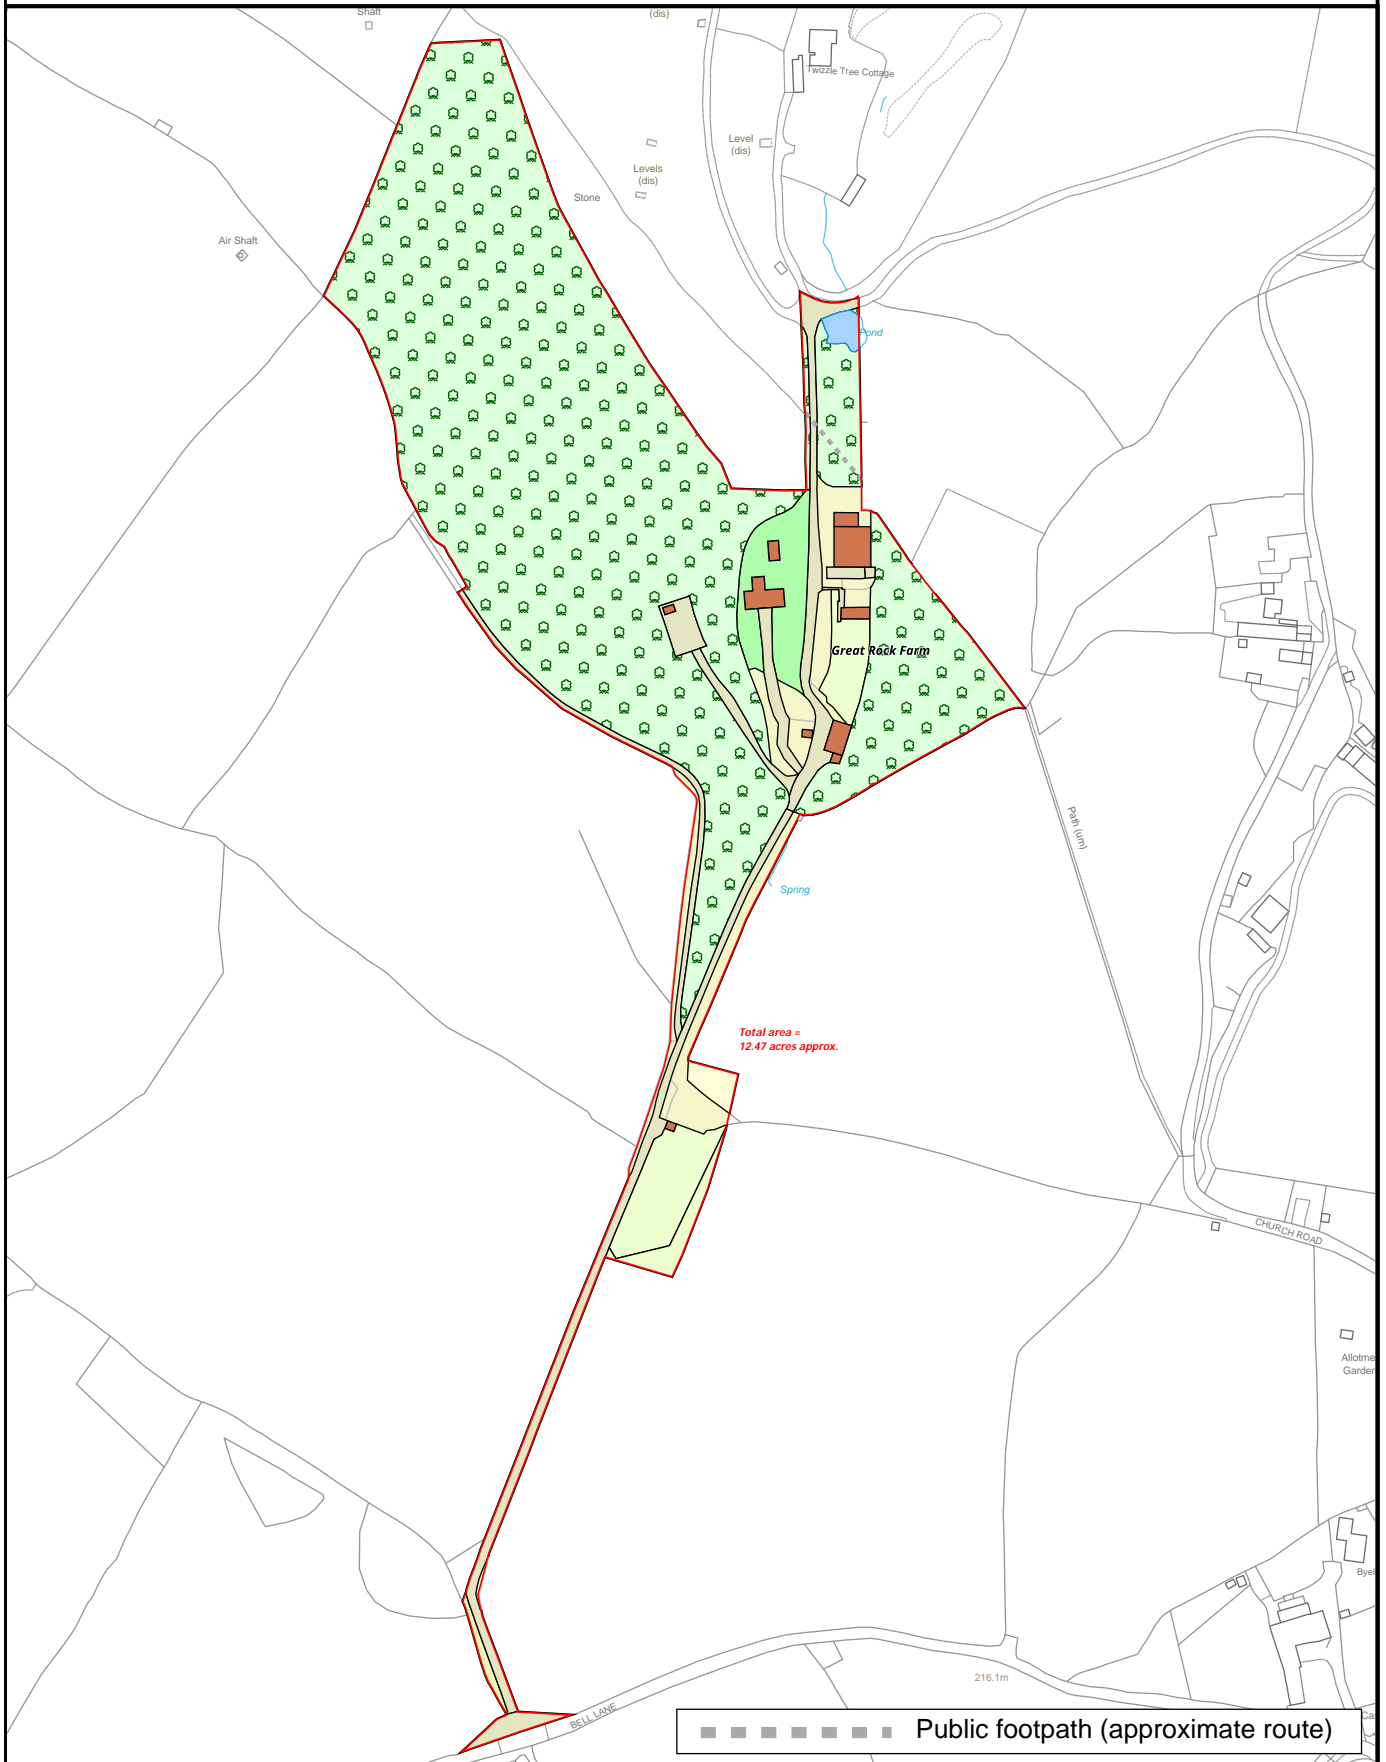

Great Rock Farm

LDS Ltd
 Plan Preparation
 Unit 15, Glenmore Business Park
 Telford Road
 Salisbury SP2 7GL

Date: 09:04:25
 Drawn By: CW
 Scale: 1:3200 @ A4
 Plan Ref: 20102

Title
Great Rock Farm

(e) planprep@lds-survey.co.uk

This Plan is published for guidance only, and although it is believed to be correct its accuracy is not guaranteed, nor is it intended to form part of any contract. ©Crown copyright and database rights 2025. Licence No. AC000818786