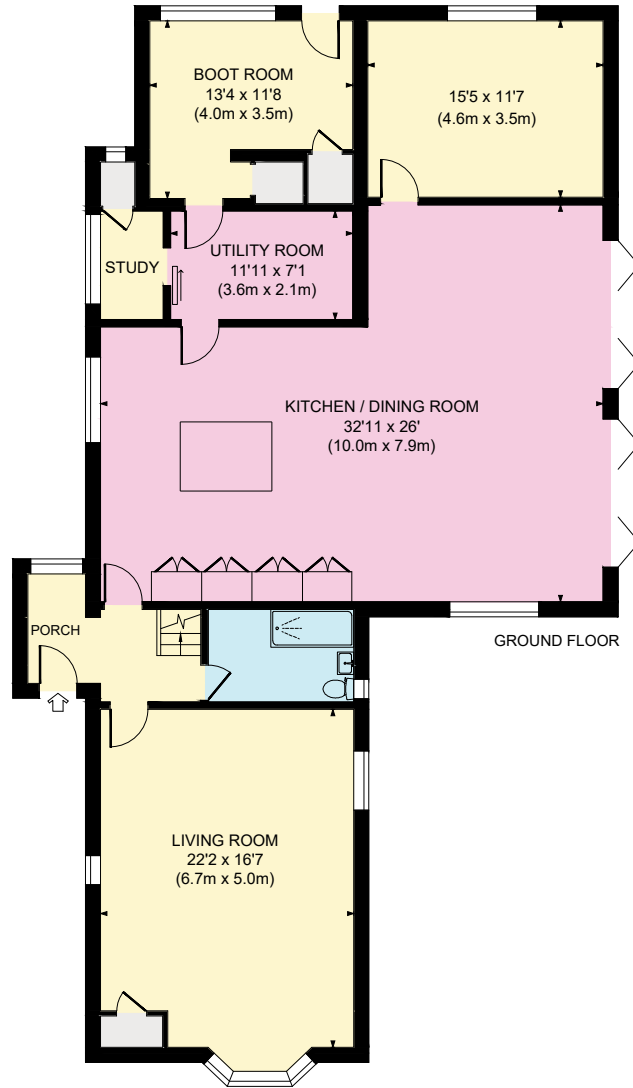

Approximate Gross Internal Area

3047 sq. ft / 283.03 sq. m

This plan is for layout guidance only. Not drawn to scale unless stated. Whilst every care is taken in the preparation of this plan, please check all dimensions, shapes and compass bearings before making decisions reliant upon them.