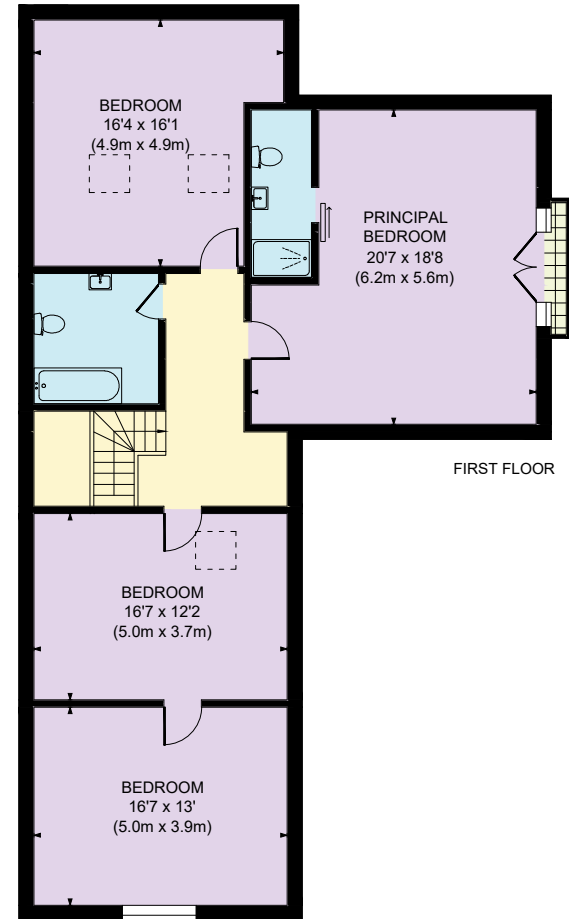

Approximate Gross Internal Area

3047 sq. ft / 283.03 sq. m

This plan is for layout guidance only. Not drawn to scale unless stated. Whilst every care is taken in the preparation of this plan, please check all dimensions, shapes and compass bearings before making decisions reliant upon them.