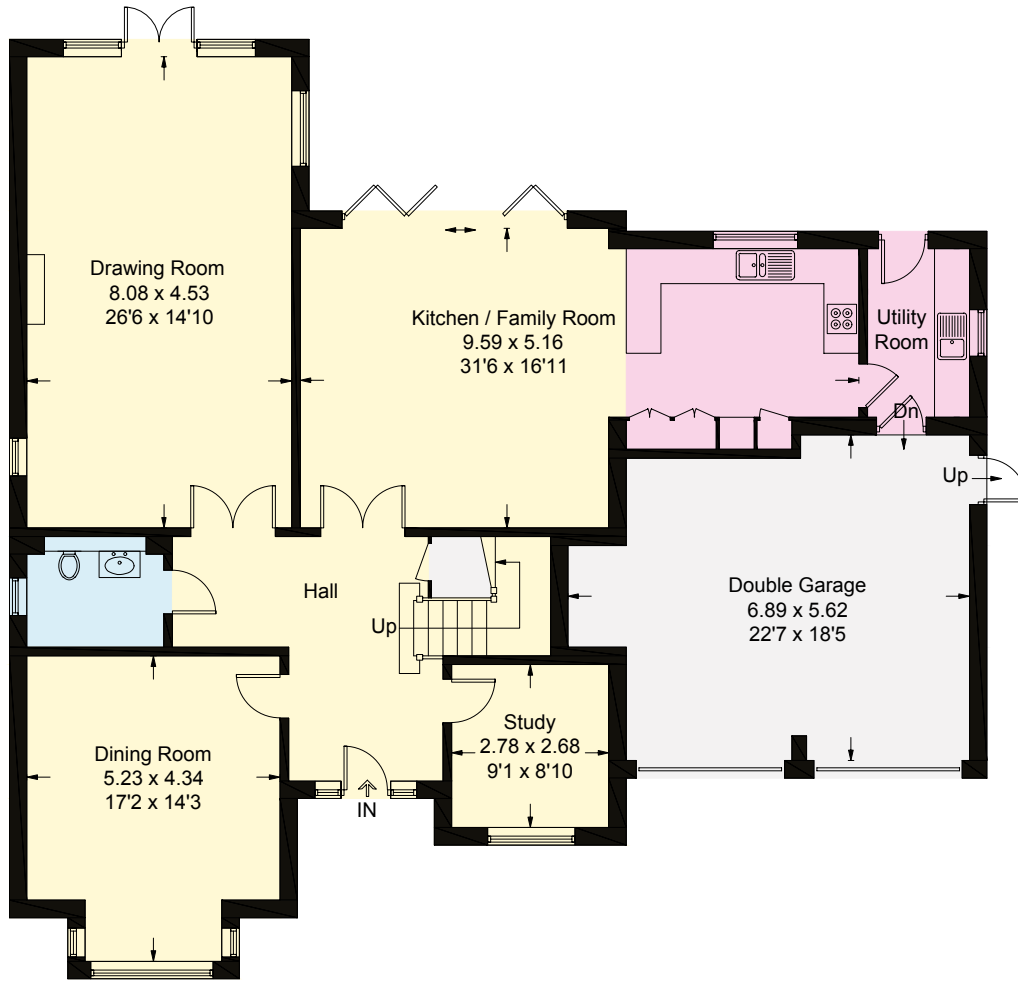

Approximate Gross Internal Floor Area
 332.8 sq m / 3582 sq ft
 (Including Garage)

- Reception
- Bedroom
- Bathroom
- Kitchen/Utility
- Storage
- Outside

Ground Floor

First Floor