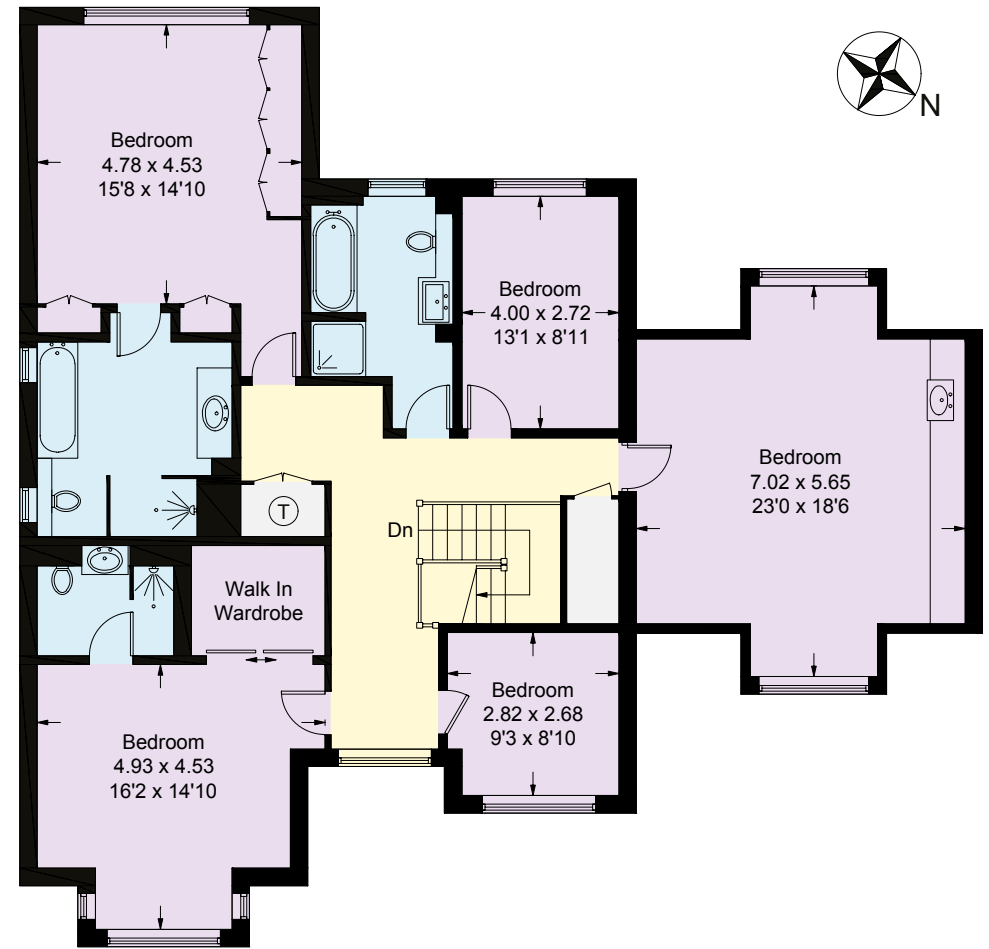

Approximate Gross Internal Floor Area
 332.8 sq m / 3582 sq ft
 (Including Garage)

- Reception
- Bedroom
- Bathroom
- Kitchen/Utility
- Storage
- Outside

Ground Floor

First Floor