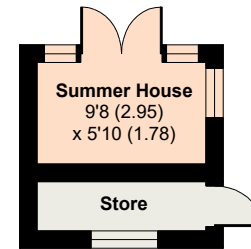

# Wood House, Chairmakers Way, Frieth, Henley-on-Thames

Approximate Area = 3804 sq ft / 353.4 sq m  
 Garage / Studio = 654 sq ft / 60.7 sq m  
 Summer House / Store = 93 sq ft / 8.6 sq m  
 Total = 4551 sq ft / 422.7 sq m

For identification only - Not to scale

GROUND FLOOR

FIRST FLOOR

GARAGE FIRST FLOOR

GARAGE GROUND FLOOR