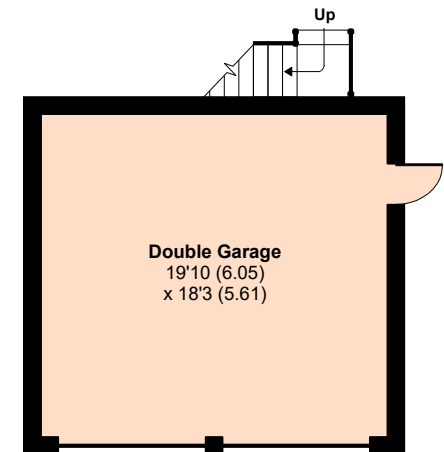

# Wood House, Chairmakers Way, Frieth, Henley-on-Thames

Approximate Area = 3804 sq ft / 353.4 sq m  
 Garage / Studio = 654 sq ft / 60.7 sq m  
 Summer House / Store = 93 sq ft / 8.6 sq m  
 Total = 4551 sq ft / 422.7 sq m

For identification only - Not to scale

GROUND FLOOR

FIRST FLOOR

GARAGE FIRST FLOOR

GARAGE GROUND FLOOR