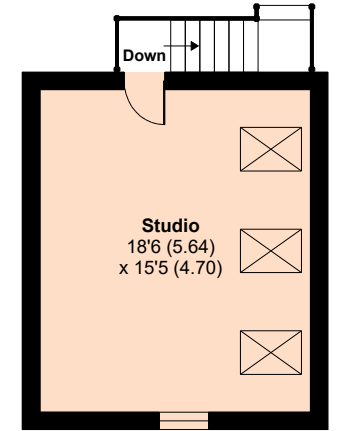

# Wood House, Chairmakers Way, Frieth, Henley-on-Thames

Approximate Area = 3804 sq ft / 353.4 sq m  
 Garage / Studio = 654 sq ft / 60.7 sq m  
 Summer House / Store = 93 sq ft / 8.6 sq m  
 Total = 4551 sq ft / 422.7 sq m

For identification only - Not to scale

GROUND FLOOR

FIRST FLOOR

GARAGE FIRST FLOOR

GARAGE GROUND FLOOR