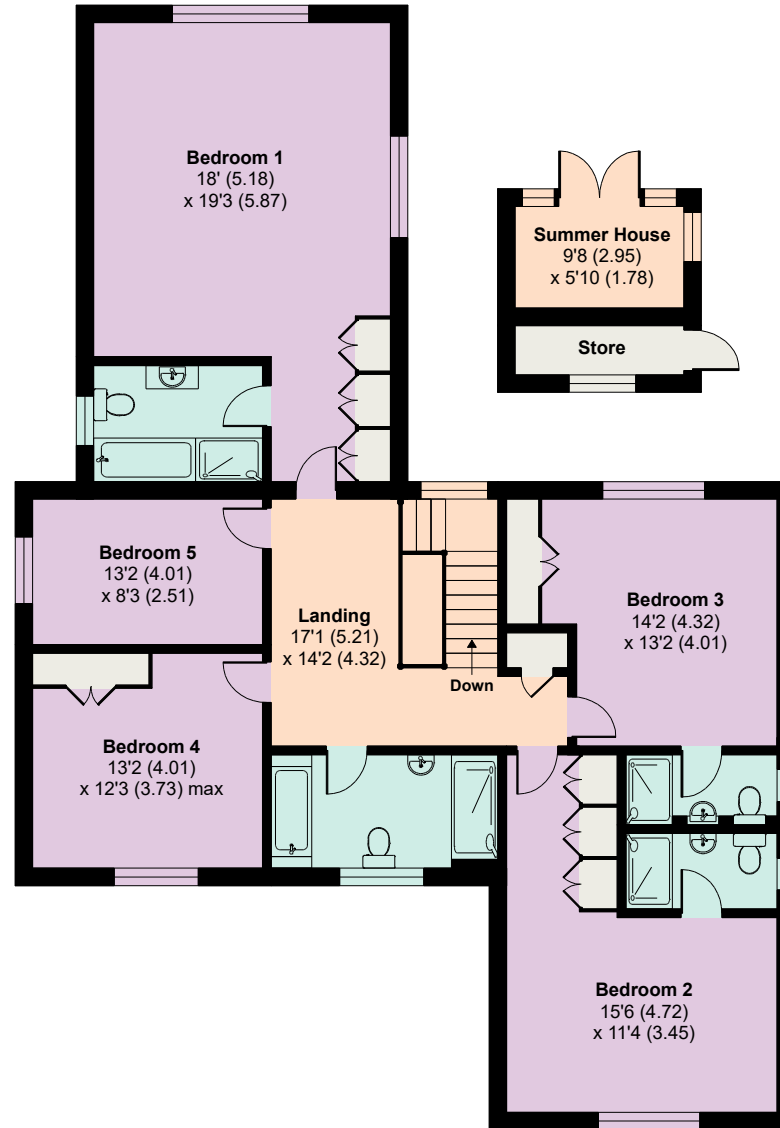

# Wood House, Chairmakers Way, Frieth, Henley-on-Thames

Approximate Area = 3804 sq ft / 353.4 sq m  
 Garage / Studio = 654 sq ft / 60.7 sq m  
 Summer House / Store = 93 sq ft / 8.6 sq m  
 Total = 4551 sq ft / 422.7 sq m

For identification only - Not to scale

GROUND FLOOR

FIRST FLOOR

GARAGE FIRST FLOOR

GARAGE GROUND FLOOR