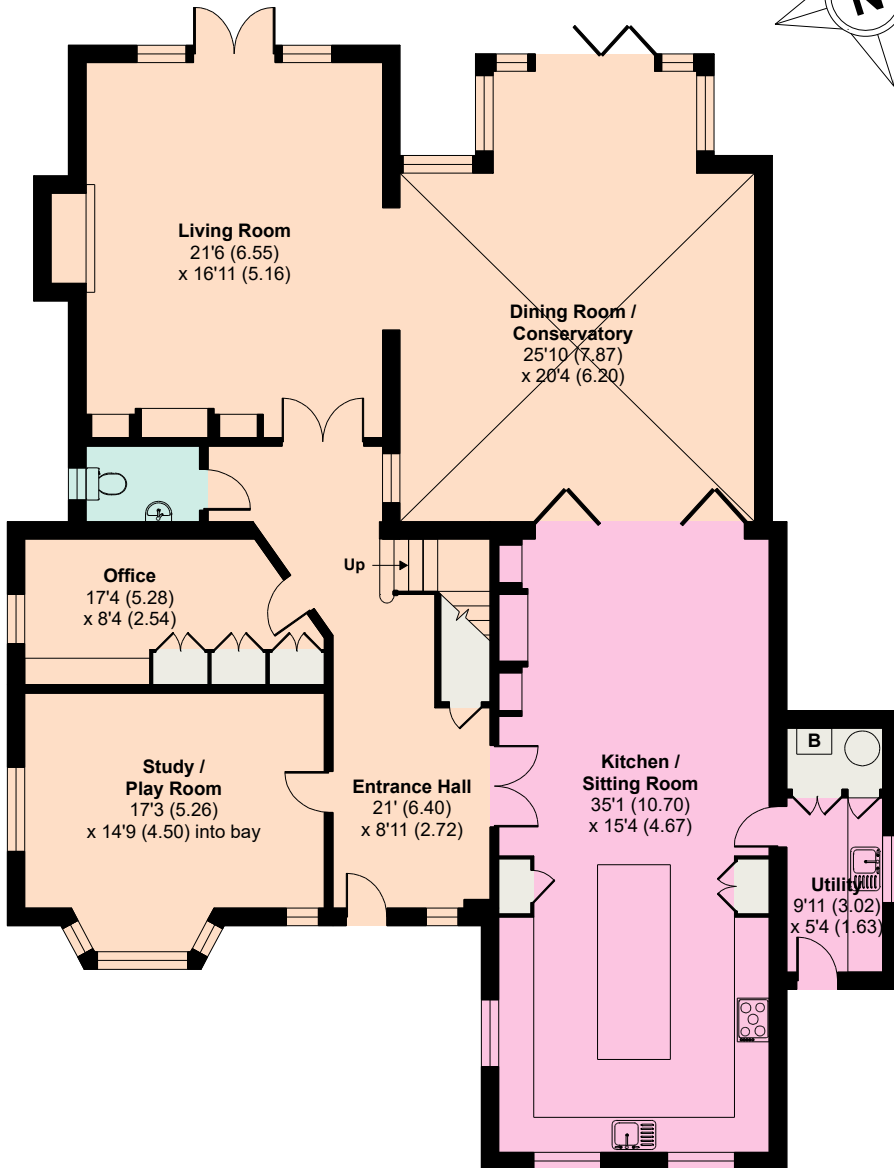

# Wood House, Chairmakers Way, Frieth, Henley-on-Thames

Approximate Area = 3804 sq ft / 353.4 sq m  
 Garage / Studio = 654 sq ft / 60.7 sq m  
 Summer House / Store = 93 sq ft / 8.6 sq m  
 Total = 4551 sq ft / 422.7 sq m

For identification only - Not to scale

GROUND FLOOR

FIRST FLOOR

GARAGE FIRST FLOOR

GARAGE GROUND FLOOR