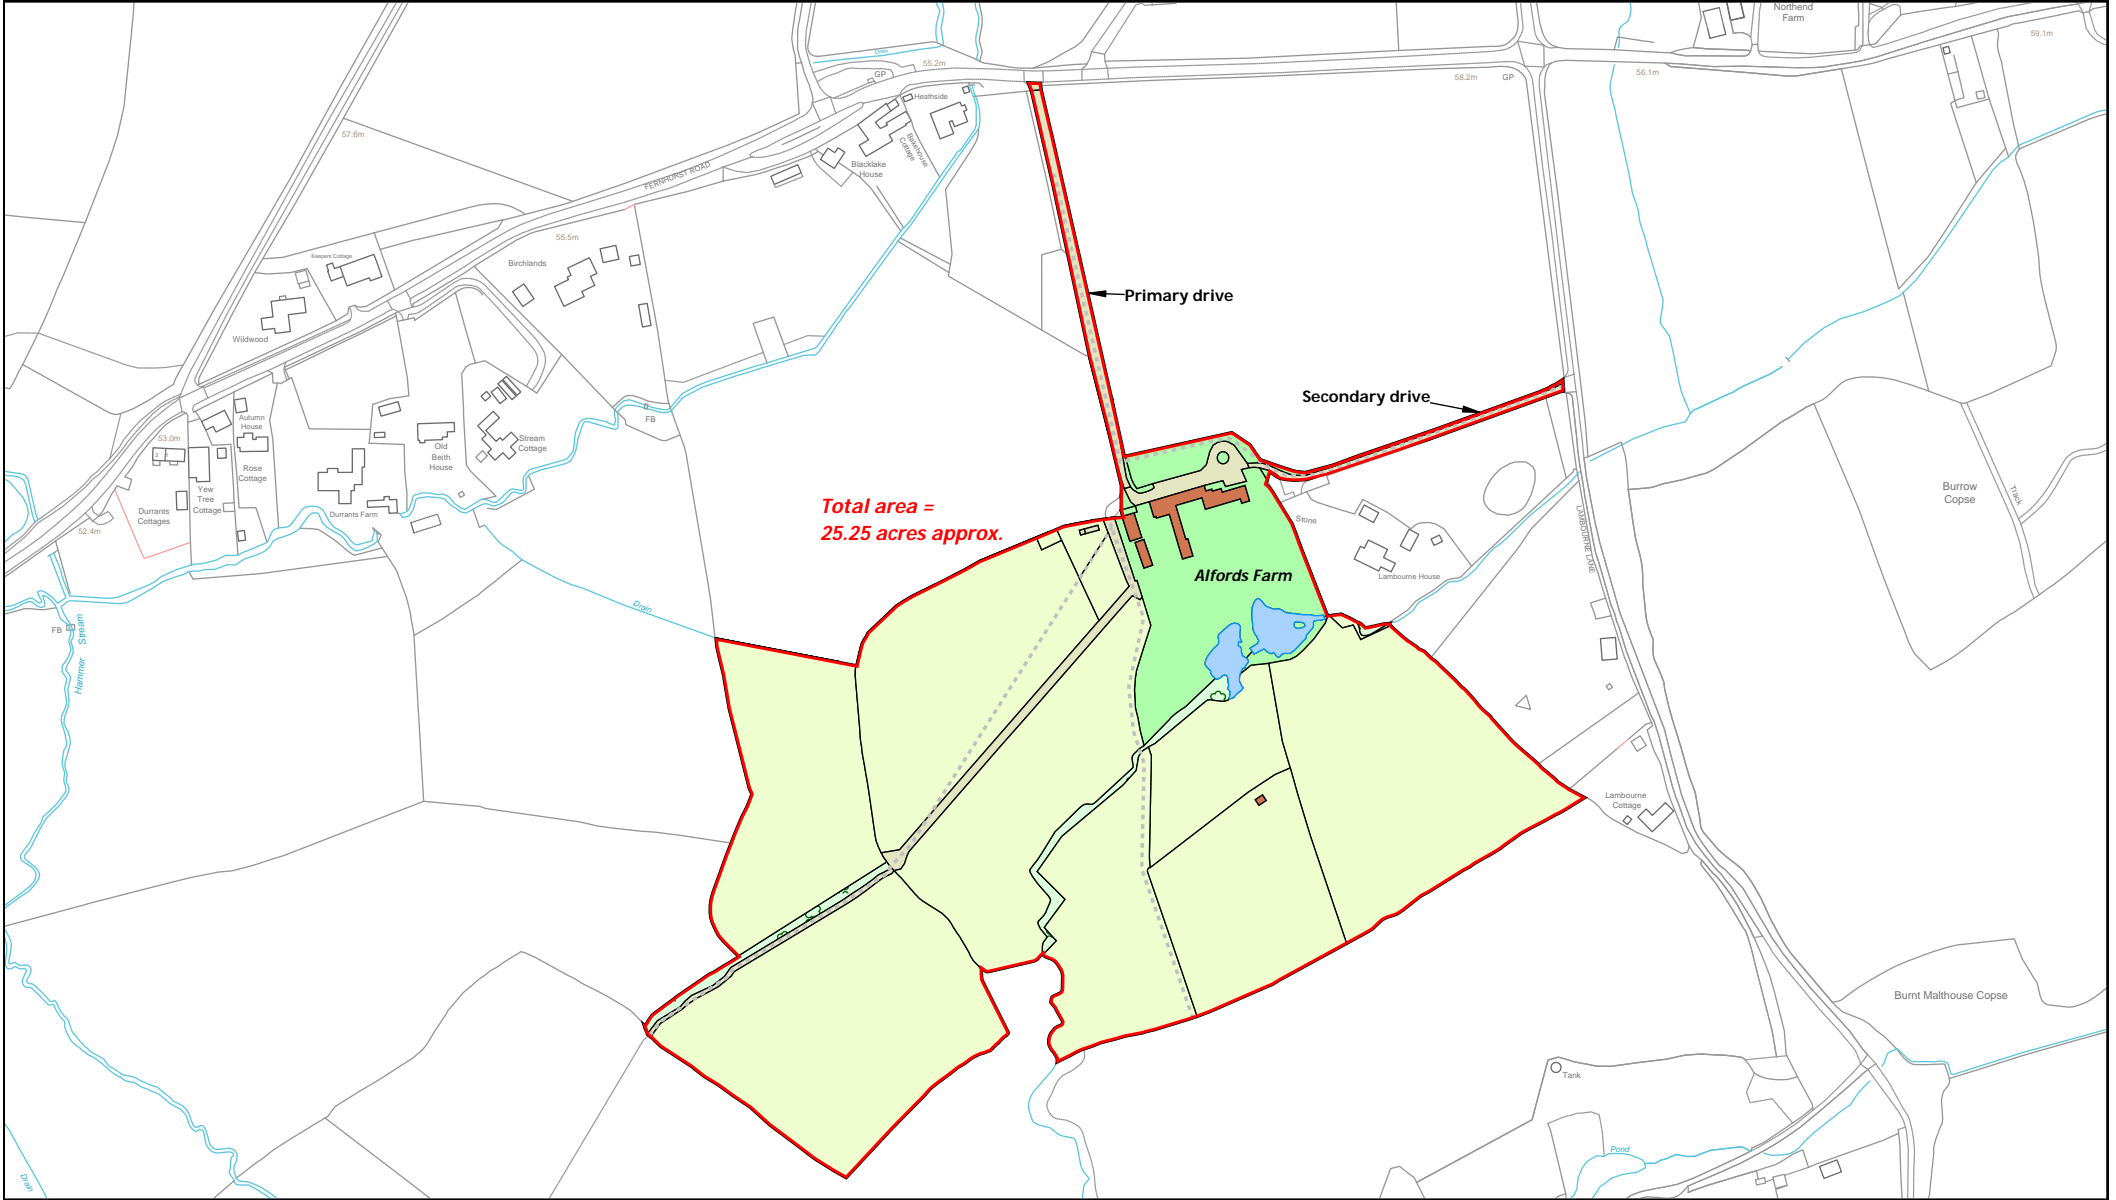

Alfords Farm

LDS Ltd
Plan Preparation
Unit 15, Glenmore Business Park
Telford Road
Salisbury SP2 7GL

(e) planprep@lds-survey.co.uk

Date: 25:02:25
Drawn By: CW
Scale: 1:4000 @ A4
Plan Ref: 19765

Title
Alfords Farm