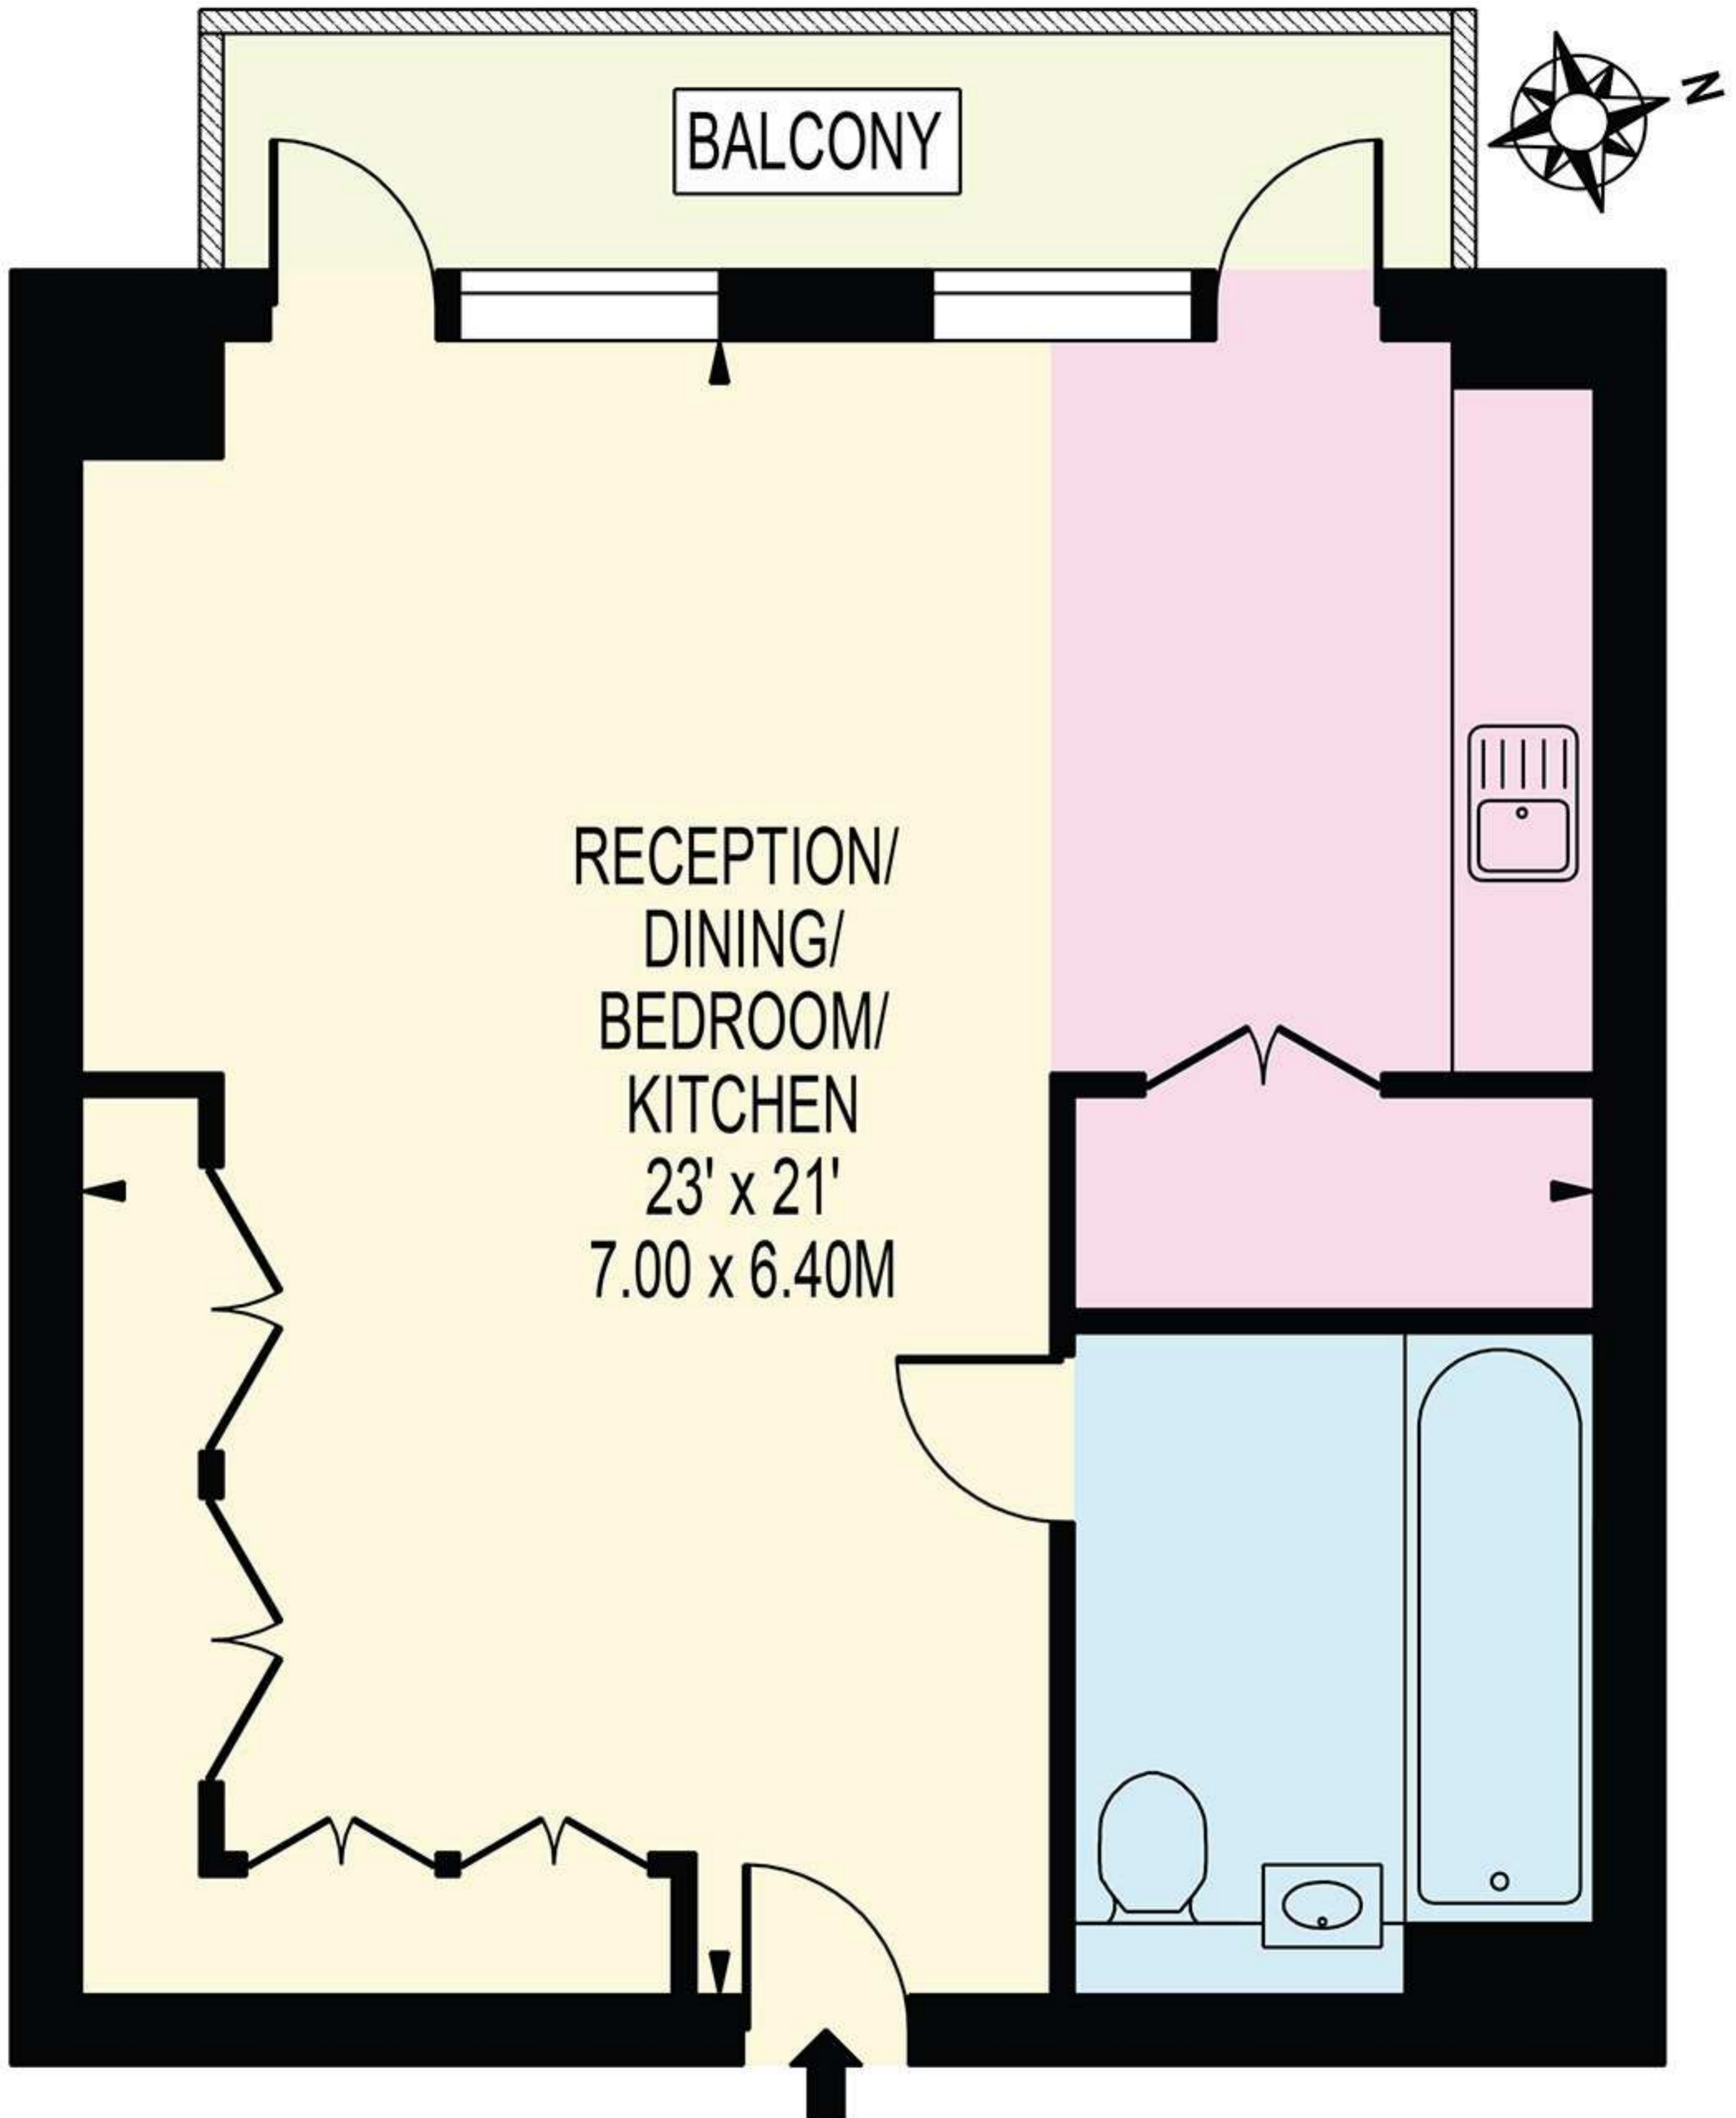

TAPESTRY BUILDING

APPROXIMATE GROSS INTERNAL FLOOR AREA: 479 SQ FT - 44.50 SQ M

FOURTH FLOOR

FOR ILLUSTRATION PURPOSES ONLY

THIS FLOOR PLAN SHOULD BE USED AS A GENERAL OUTLINE FOR GUIDANCE ONLY AND DOES NOT CONSTITUTE IN WHOLE OR IN PART AN OFFER OR CONTRACT. ANY INTENDING PURCHASER OR LESSEE SHOULD SATISFY THEMSELVES BY INSPECTION, SEARCHES, ENQUIRIES AND FULL SURVEY AS TO THE CORRECTNESS OF EACH STATEMENT. ANY AREAS, MEASUREMENTS OR DISTANCES QUOTED ARE APPROXIMATE AND SHOULD NOT BE USED TO VALUE A PROPERTY OR BE THE BASIS OF ANY SALE OR LET.