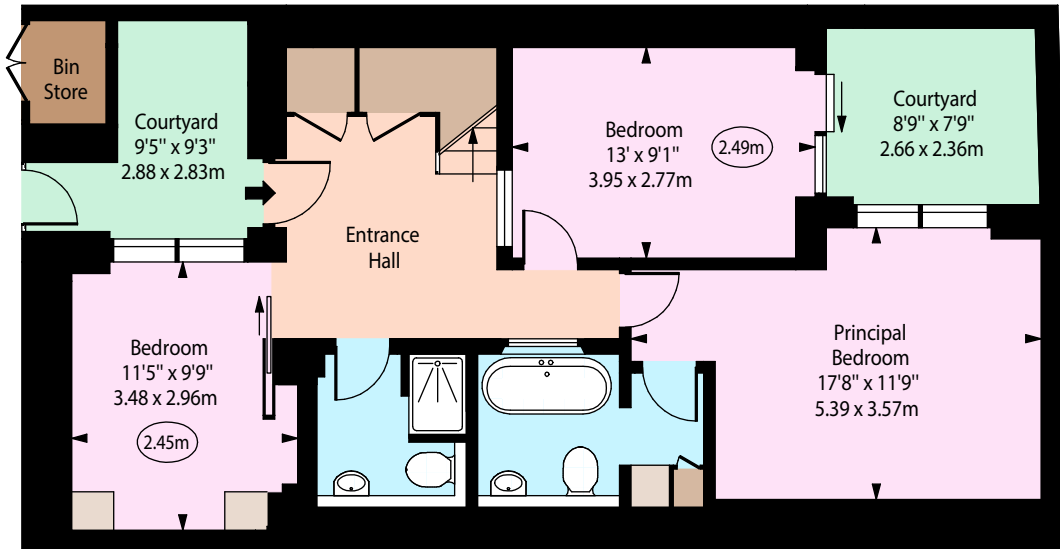

Leswin Road, N16

○ - Ceiling Height

Ground Floor

First Floor

Approx Gross Internal Area 1234 Sq Ft - 114.64 Sq M
(Excluding Void)

For Illustration Purposes Only - Not To Scale
www.goldlens.co.uk
Ref. No. 026355R