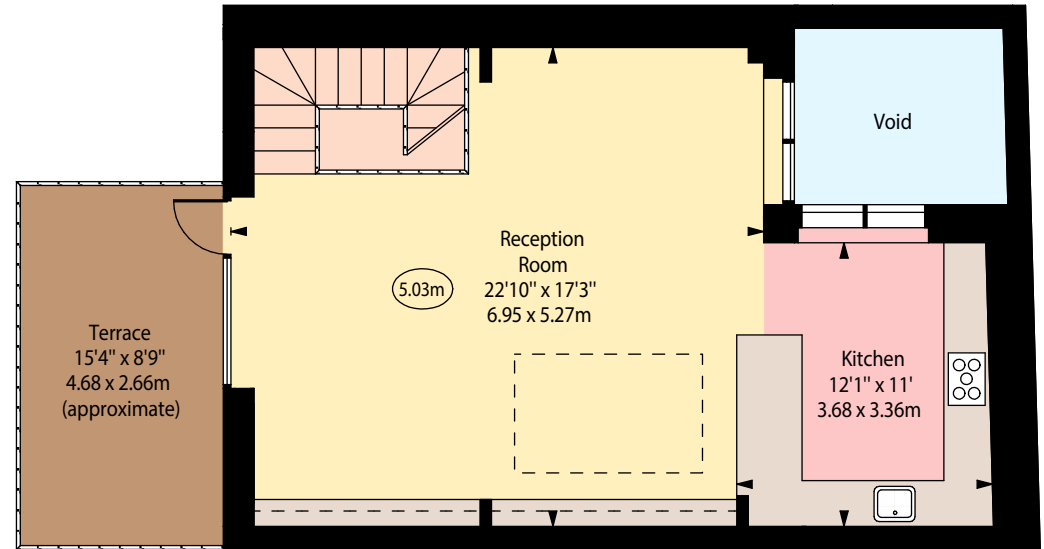

Leswin Road, N16

○ - Ceiling Height

Ground Floor

First Floor

Approx Gross Internal Area 1234 Sq Ft - 114.64 Sq M
(Excluding Void)

For Illustration Purposes Only - Not To Scale
www.goldlens.co.uk
Ref. No. 026355R