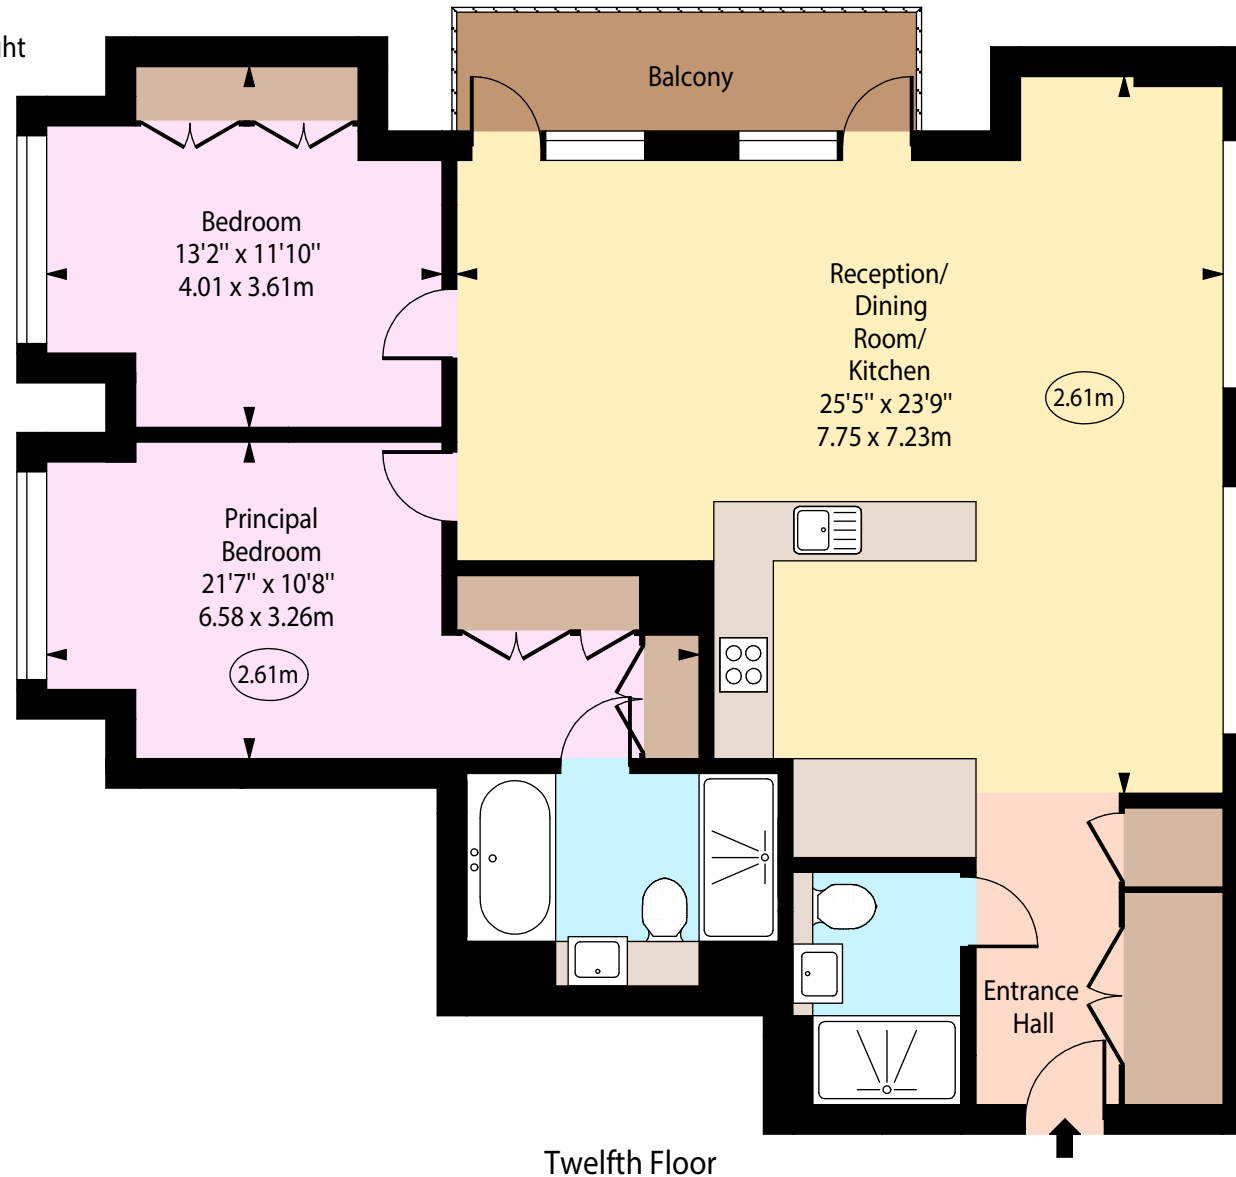

Tapestry Apartments, Canal Reach, N1C

○ - Ceiling Height

Twelfth Floor

Approx Gross Internal Area

1040 Sq Ft - 96.62 Sq M

For Illustration Purposes Only - Not To Scale

www.goldlens.co.uk

Ref. No. 026535J