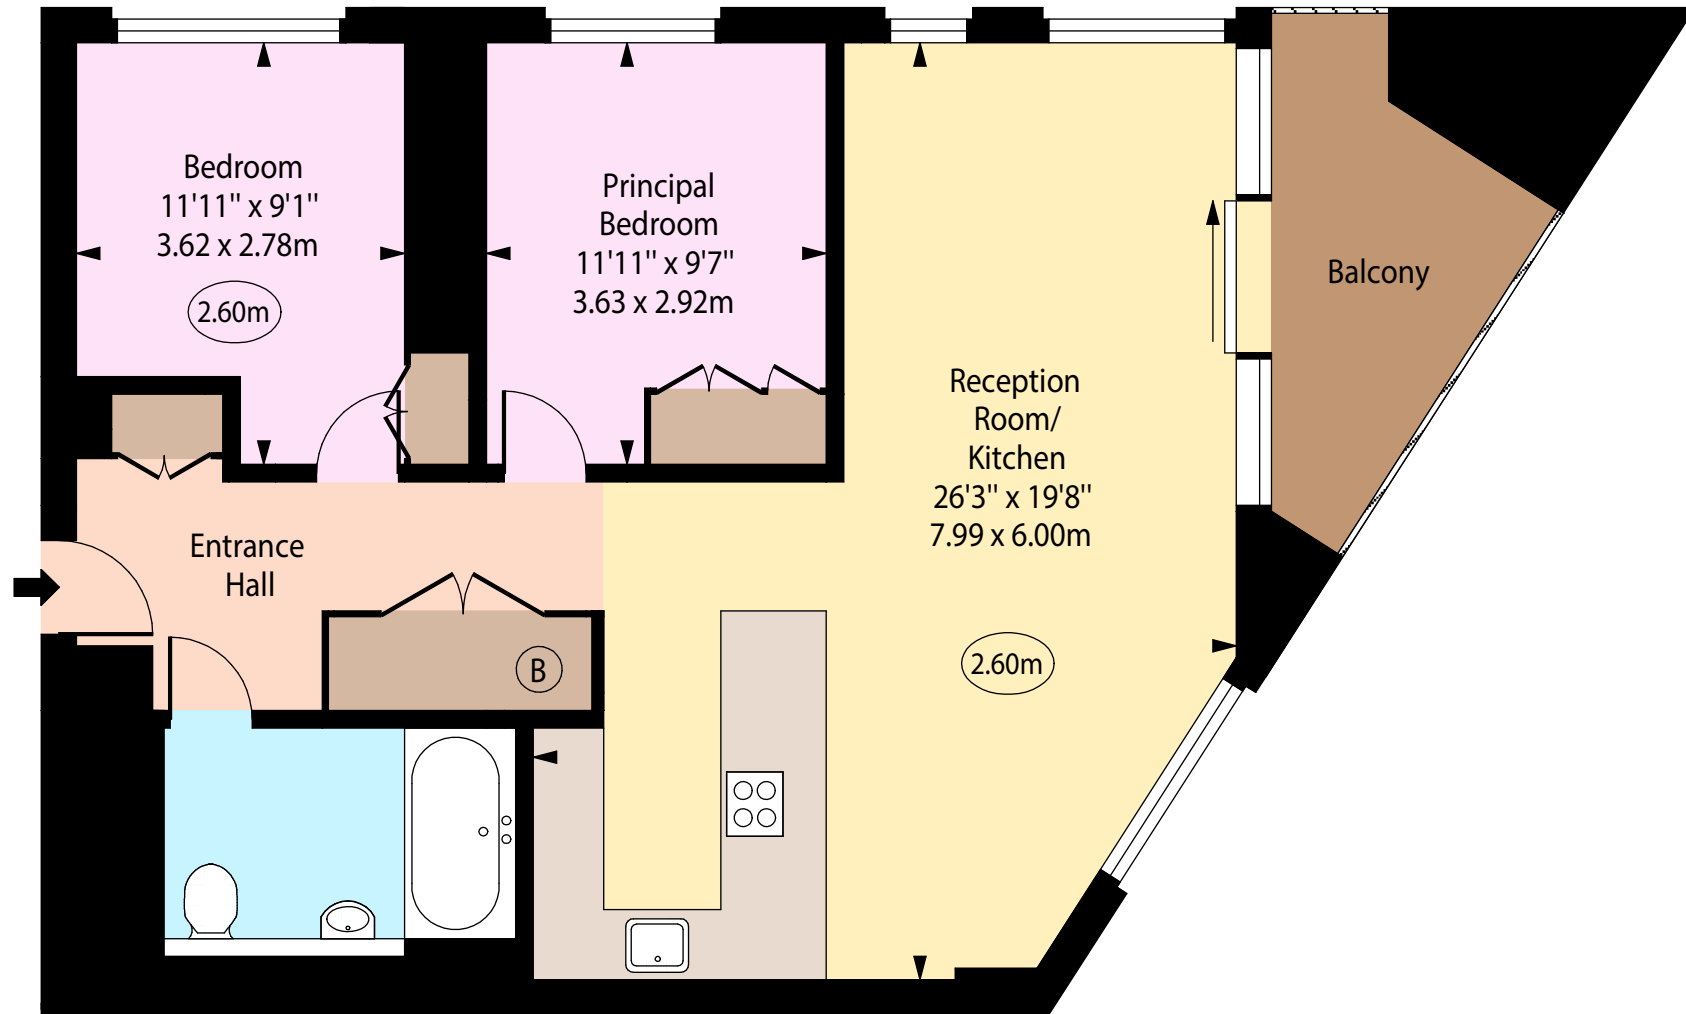

Cadence Court, Lewis Cubitt Walk, N1C

○ - Ceiling Height

Eighth Floor

Approx Gross Internal Area

800 Sq Ft - 74.32 Sq M

For Illustration Purposes Only - Not To Scale

www.goldlens.co.uk

Ref. No. 026781J