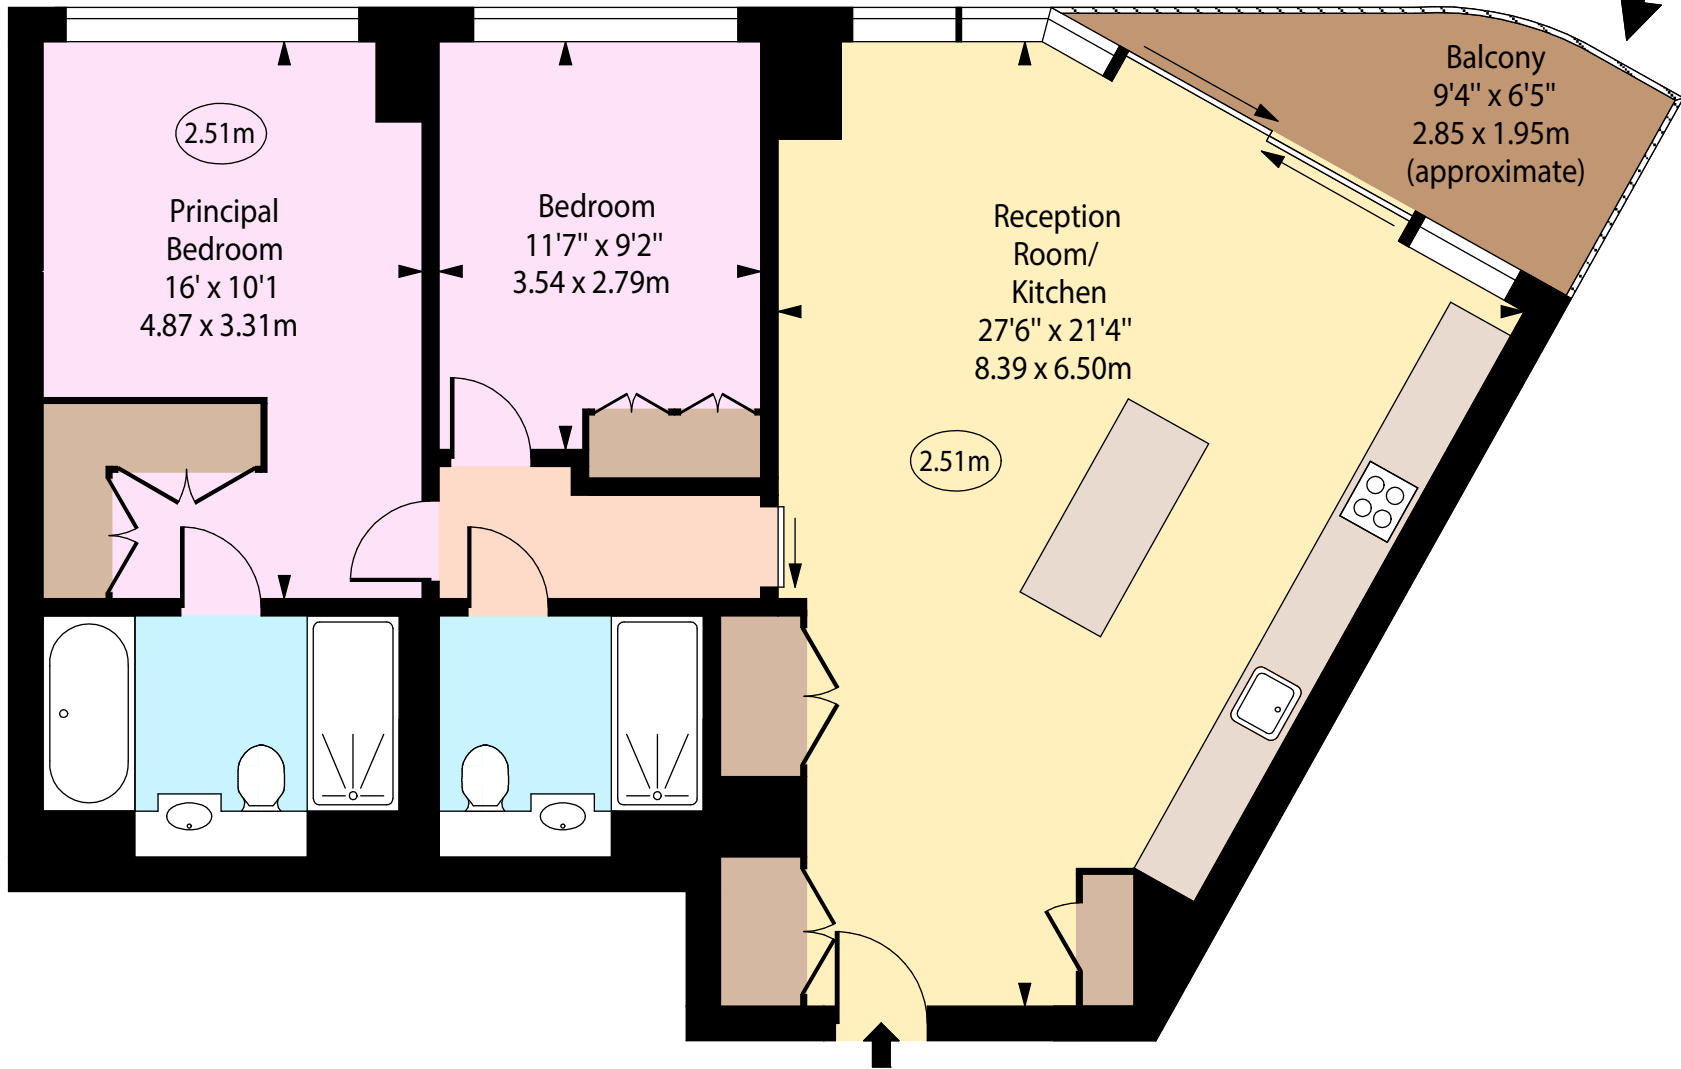

Canaletto Tower, City Road, EC1V

○ - Ceiling Height

Tenth Floor

Approx Gross Internal Area

917 Sq Ft - 85.19 Sq M

For Illustration Purposes Only - Not To Scale

www.goldlens.co.uk

Ref. No. 027008J