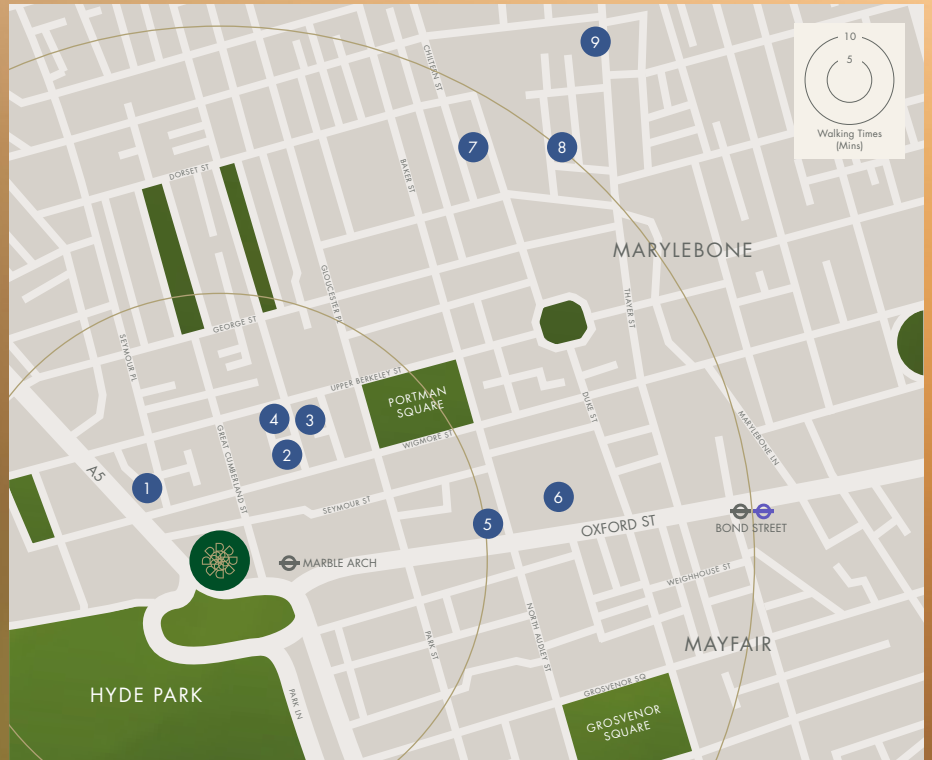

## RESTAURANT & BARS

- |                      |                         |                       |
|----------------------|-------------------------|-----------------------|
| 1. Donostia          | 4. Le Petit Poissonaire | 7. Chiltern Firehouse |
| 2. KOL Mezcaleria    | 5. Nobu                 | 8. Jikoni             |
| 3. Locanda Locatelli | 6. La Gavroche          | 9. Trishna            |

# THE BRYANSTON

HYDE PARK W1

HYDE PARK

SELFRIDGES

## SHOPPING

- |                       |                            |                              |
|-----------------------|----------------------------|------------------------------|
| 1. Seymour Store      | 4. William Crabtree & Sons | 7. Grandirosa                |
| 2. Philglas & Swiggot | 5. M&S                     | 8. Marylebone Farmers Market |
| 3. Suzannah           | 6. Selfridges              | 9. Daunt Books               |

## GREEN SPACES

- |                 |                 |                  |
|-----------------|-----------------|------------------|
| 1. Hyde Park    | 4. Montagu Sq   | 7. Manchester Sq |
| 2. Connaught Sq | 5. Grosvenor Sq | 8. Cavendish Sq  |
| 3. Portman Sq   | 6. Montagu Sq   | 9. Regents Park  |