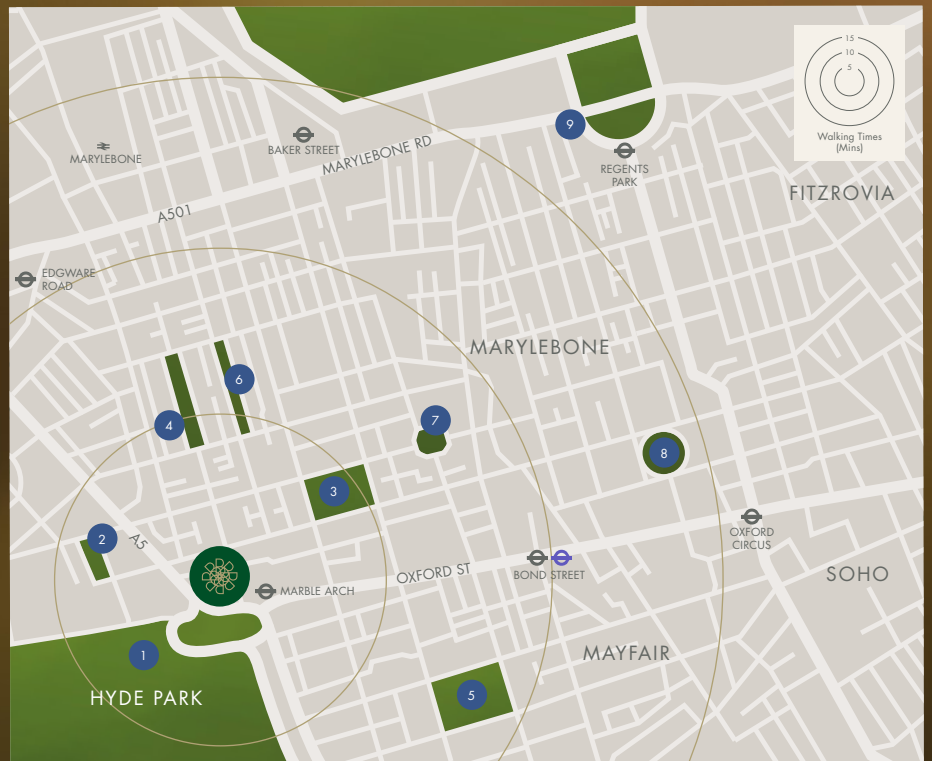

# THE BRYANSTON

HYDE PARK W1

HYDE PARK

SELFRIDGES

## SHOPPING

- |                       |                            |                              |
|-----------------------|----------------------------|------------------------------|
| 1. Seymour Store      | 4. William Crabtree & Sons | 7. Grandirosa                |
| 2. Philglas & Swiggot | 5. M&S                     | 8. Marylebone Farmers Market |
| 3. Suzannah           | 6. Selfridges              | 9. Daunt Books               |

PORTMAN SQUARE

## GREEN SPACES

- |                 |                 |                  |
|-----------------|-----------------|------------------|
| 1. Hyde Park    | 4. Montagu Sq   | 7. Manchester Sq |
| 2. Connaught Sq | 5. Grosvenor Sq | 8. Cavendish Sq  |
| 3. Portman Sq   | 6. Montagu Sq   | 9. Regents Park  |