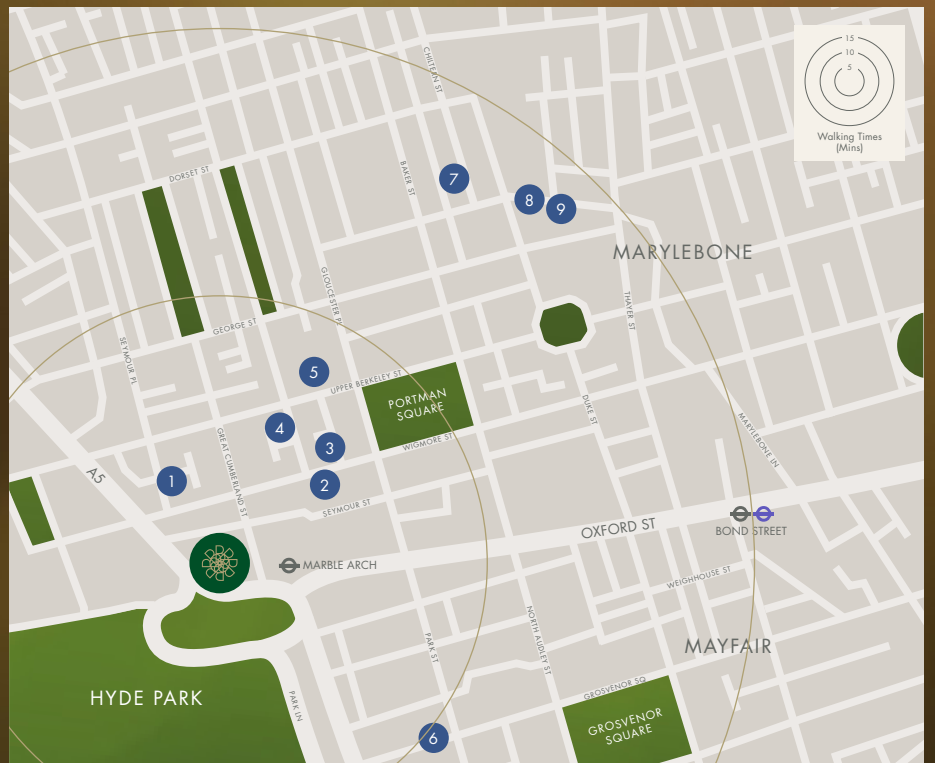

## COFFEE SHOPS

- |                          |                      |                         |
|--------------------------|----------------------|-------------------------|
| 1. Gentleman's Barista   | 4. Seymour Store     | 7. Daisy Green          |
| 2. Feya                  | 5. So French         | 8. Monocle Café         |
| 3. GAIL's Artisan Bakery | 6. Boxcar Bar & Deli | 9. Chiltern Street Deli |

## RESTAURANT & BARS

- |                      |                         |                       |
|----------------------|-------------------------|-----------------------|
| 1. Donostia          | 4. Le Petit Poissonaire | 7. Chiltern Firehouse |
| 2. KOL Mezcaleria    | 5. Nobu                 | 8. Jikoni             |
| 3. Locanda Locatelli | 6. La Gavroche          | 9. Trishna            |

## SHOPPING

- |                       |                            |                              |
|-----------------------|----------------------------|------------------------------|
| 1. Seymour Store      | 4. William Crabtree & Sons | 7. Grandirosa                |
| 2. Philglas & Swiggot | 5. M&S                     | 8. Marylebone Farmers Market |
| 3. Suzannah           | 6. Selfridges              | 9. Daunt Books               |

## GREEN SPACES

- |                 |                 |                  |
|-----------------|-----------------|------------------|
| 1. Hyde Park    | 4. Montagu Sq   | 7. Manchester Sq |
| 2. Connaught Sq | 5. Grosvenor Sq | 8. Cavendish Sq  |
| 3. Portman Sq   | 6. Montagu Sq   | 9. Regents Park  |