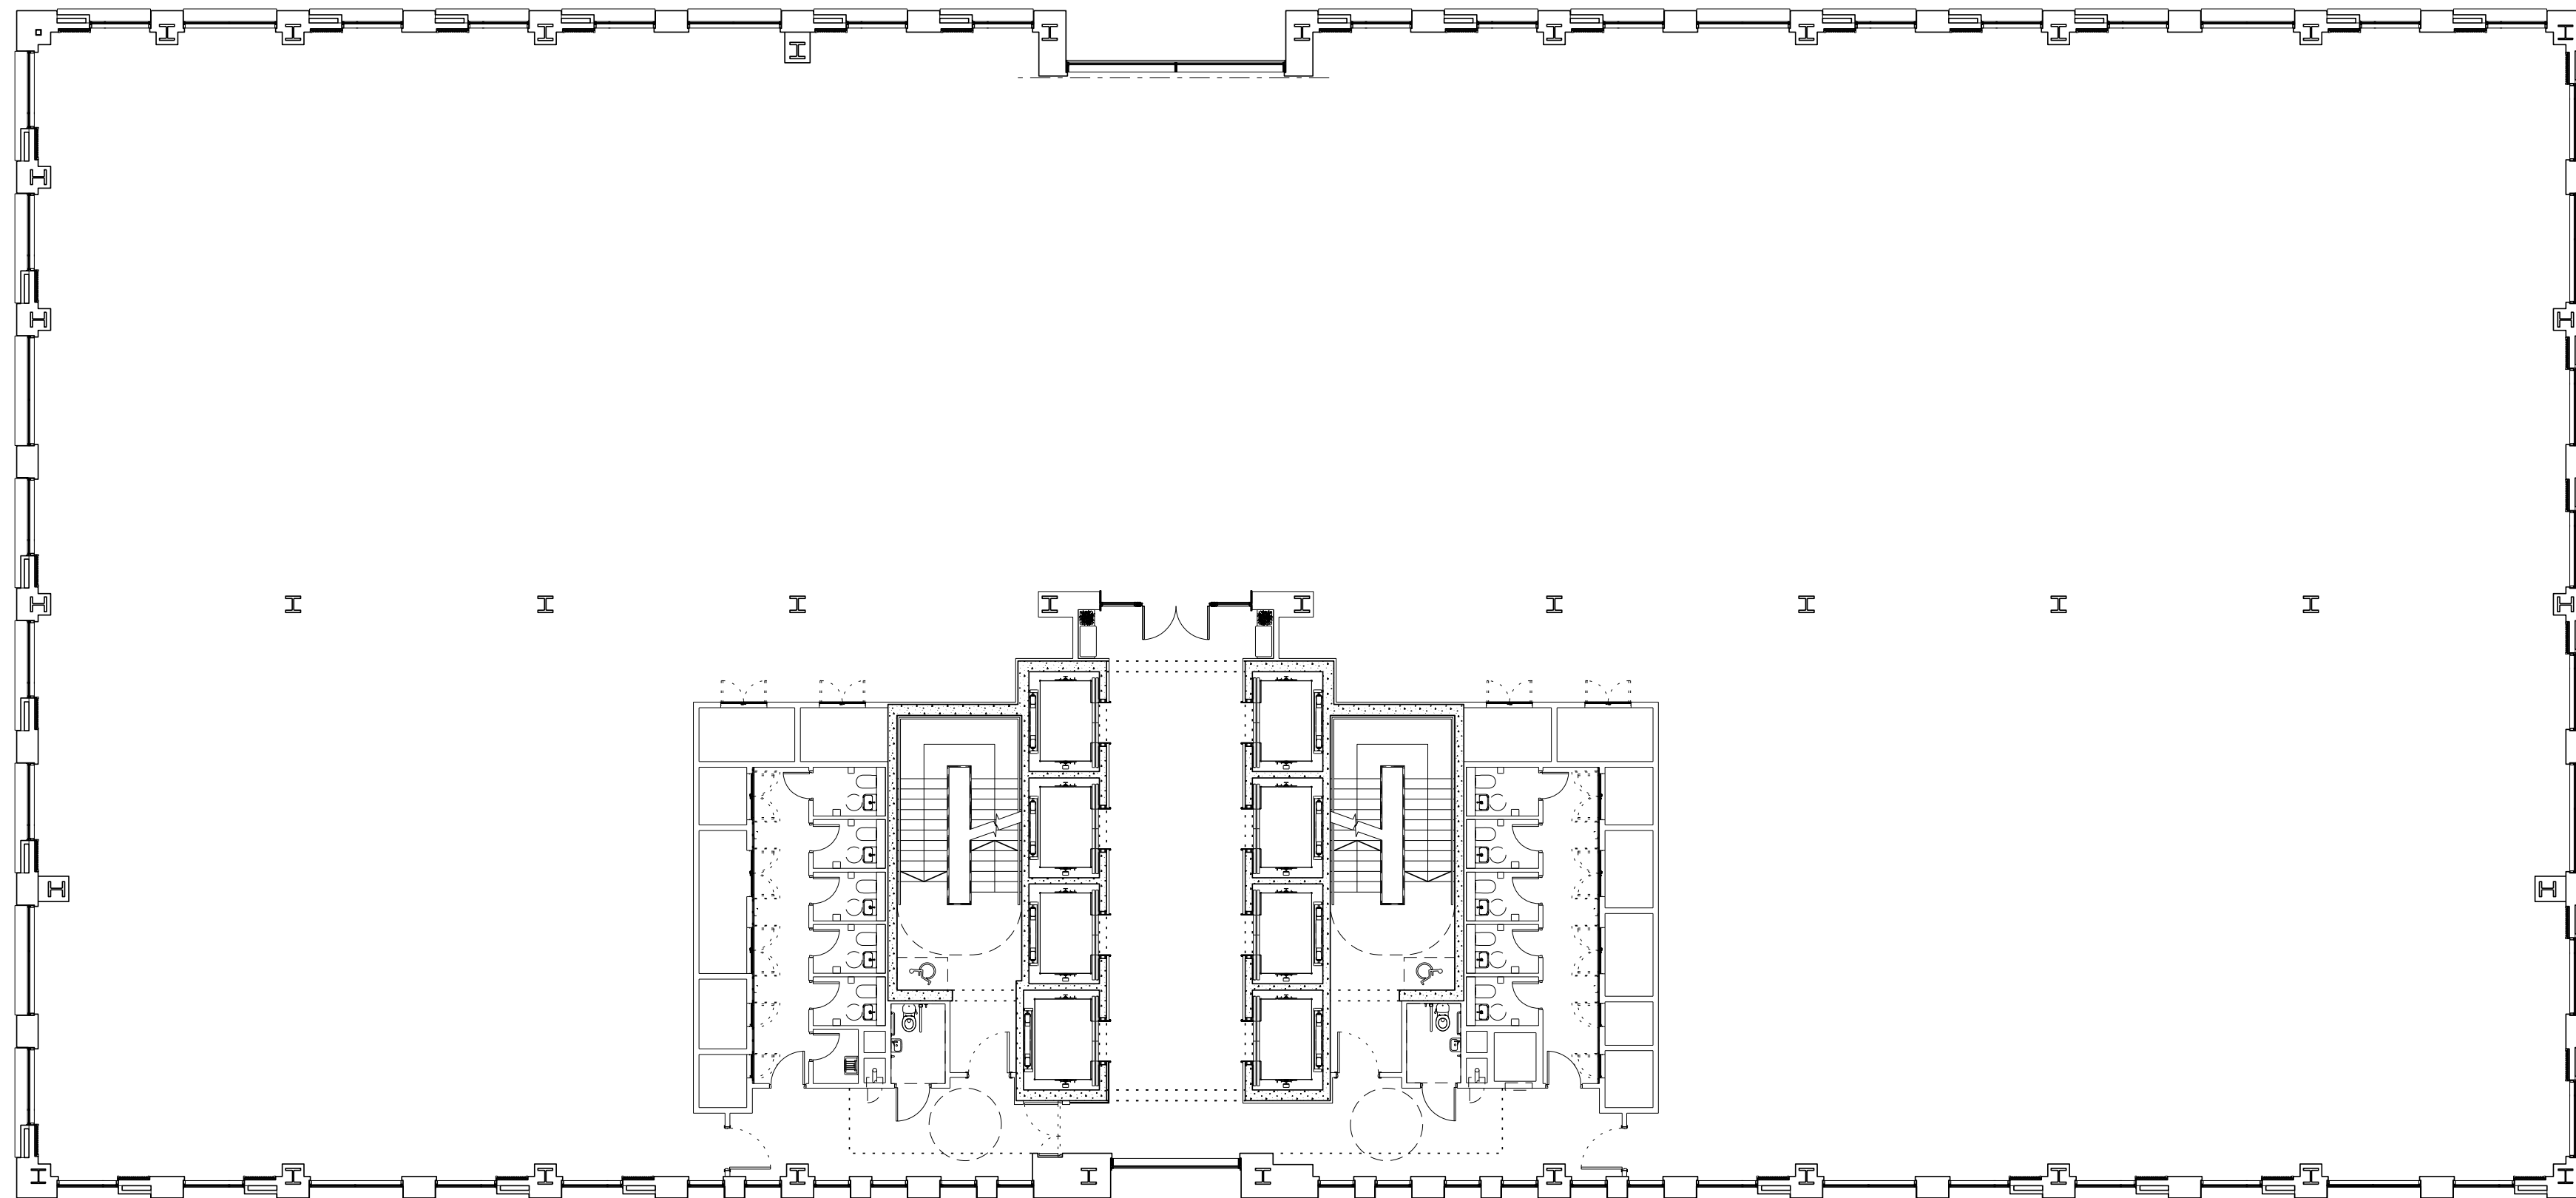

No.3 Circle Square

Typical upper floor plan

Upper Floor Plan:
19,784 sq ft