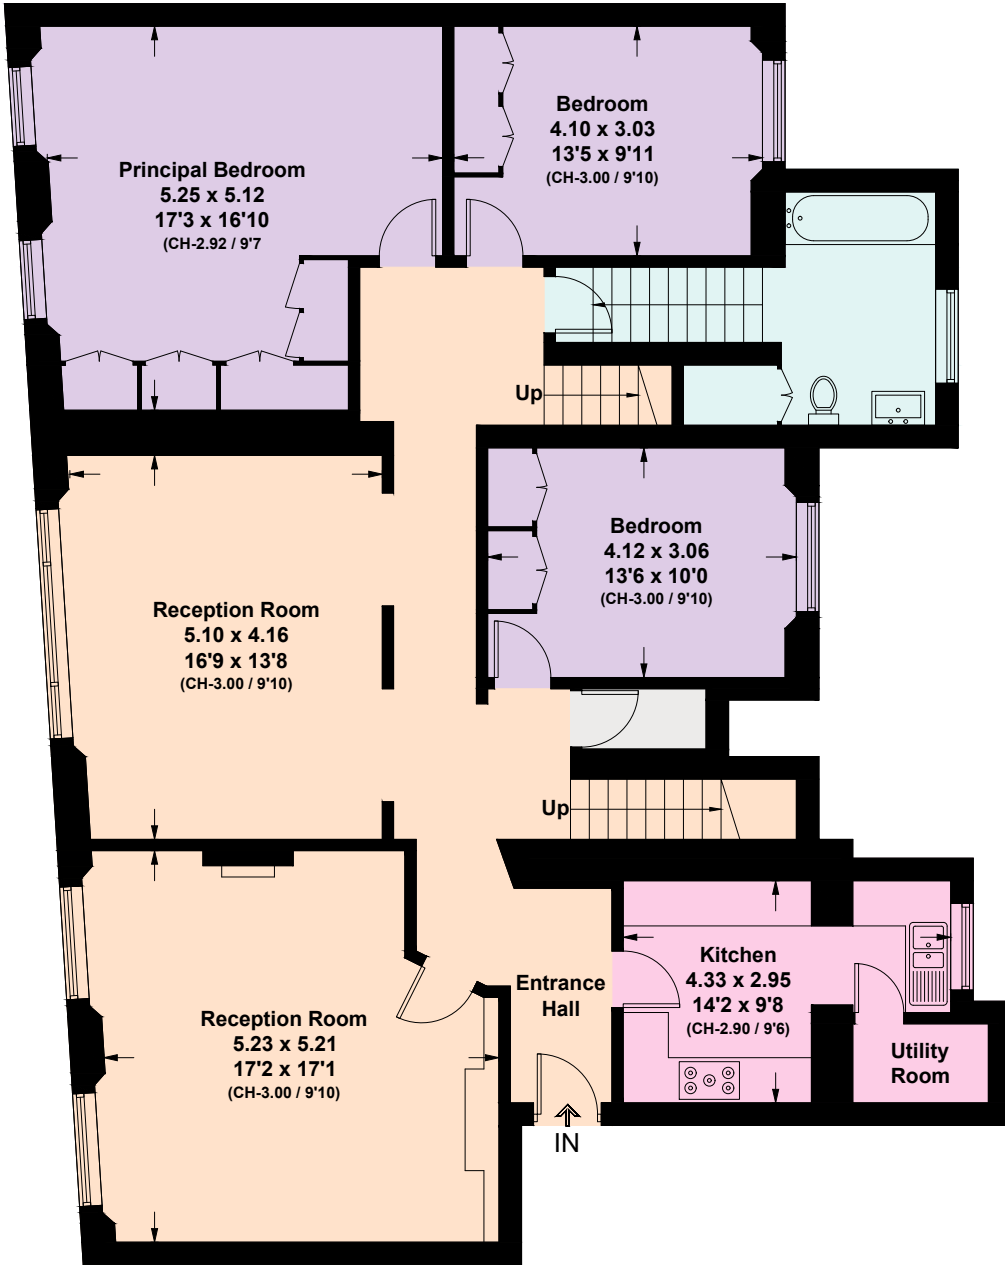

# Clanricarde Mansions, W2

Approximate Gross Internal Area = 174.47 sq m / 1878 sq ft

**Second Floor**

**Third Floor**

**Third Floor**

This plan is for layout guidance only. Not drawn to scale unless stated. Windows and door openings are approximate. Whilst every care is taken in the preparation of this plan, please check all dimensions, shapes and compass bearings before making any decisions reliant upon them. (ID1175228)