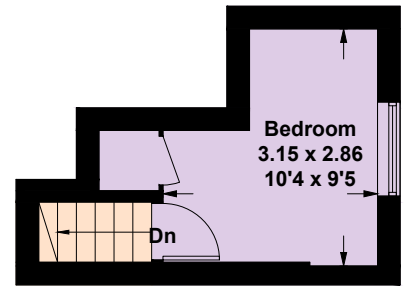

# Clanricarde Mansions, W2

Approximate Gross Internal Area = 174.47 sq m / 1878 sq ft

**Second Floor**

**Third Floor**

**Third Floor**

This plan is for layout guidance only. Not drawn to scale unless stated. Windows and door openings are approximate. Whilst every care is taken in the preparation of this plan, please check all dimensions, shapes and compass bearings before making any decisions reliant upon them. (ID1175228)