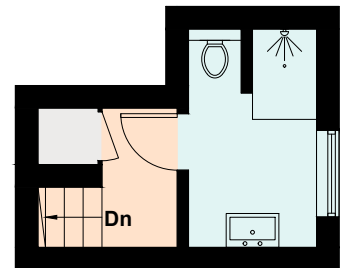

# Clanricarde Mansions, W2

Approximate Gross Internal Area = 174.47 sq m / 1878 sq ft

**Second Floor**

**Third Floor**

**Third Floor**

This plan is for layout guidance only. Not drawn to scale unless stated. Windows and door openings are approximate. Whilst every care is taken in the preparation of this plan, please check all dimensions, shapes and compass bearings before making any decisions reliant upon them. (ID1175228)