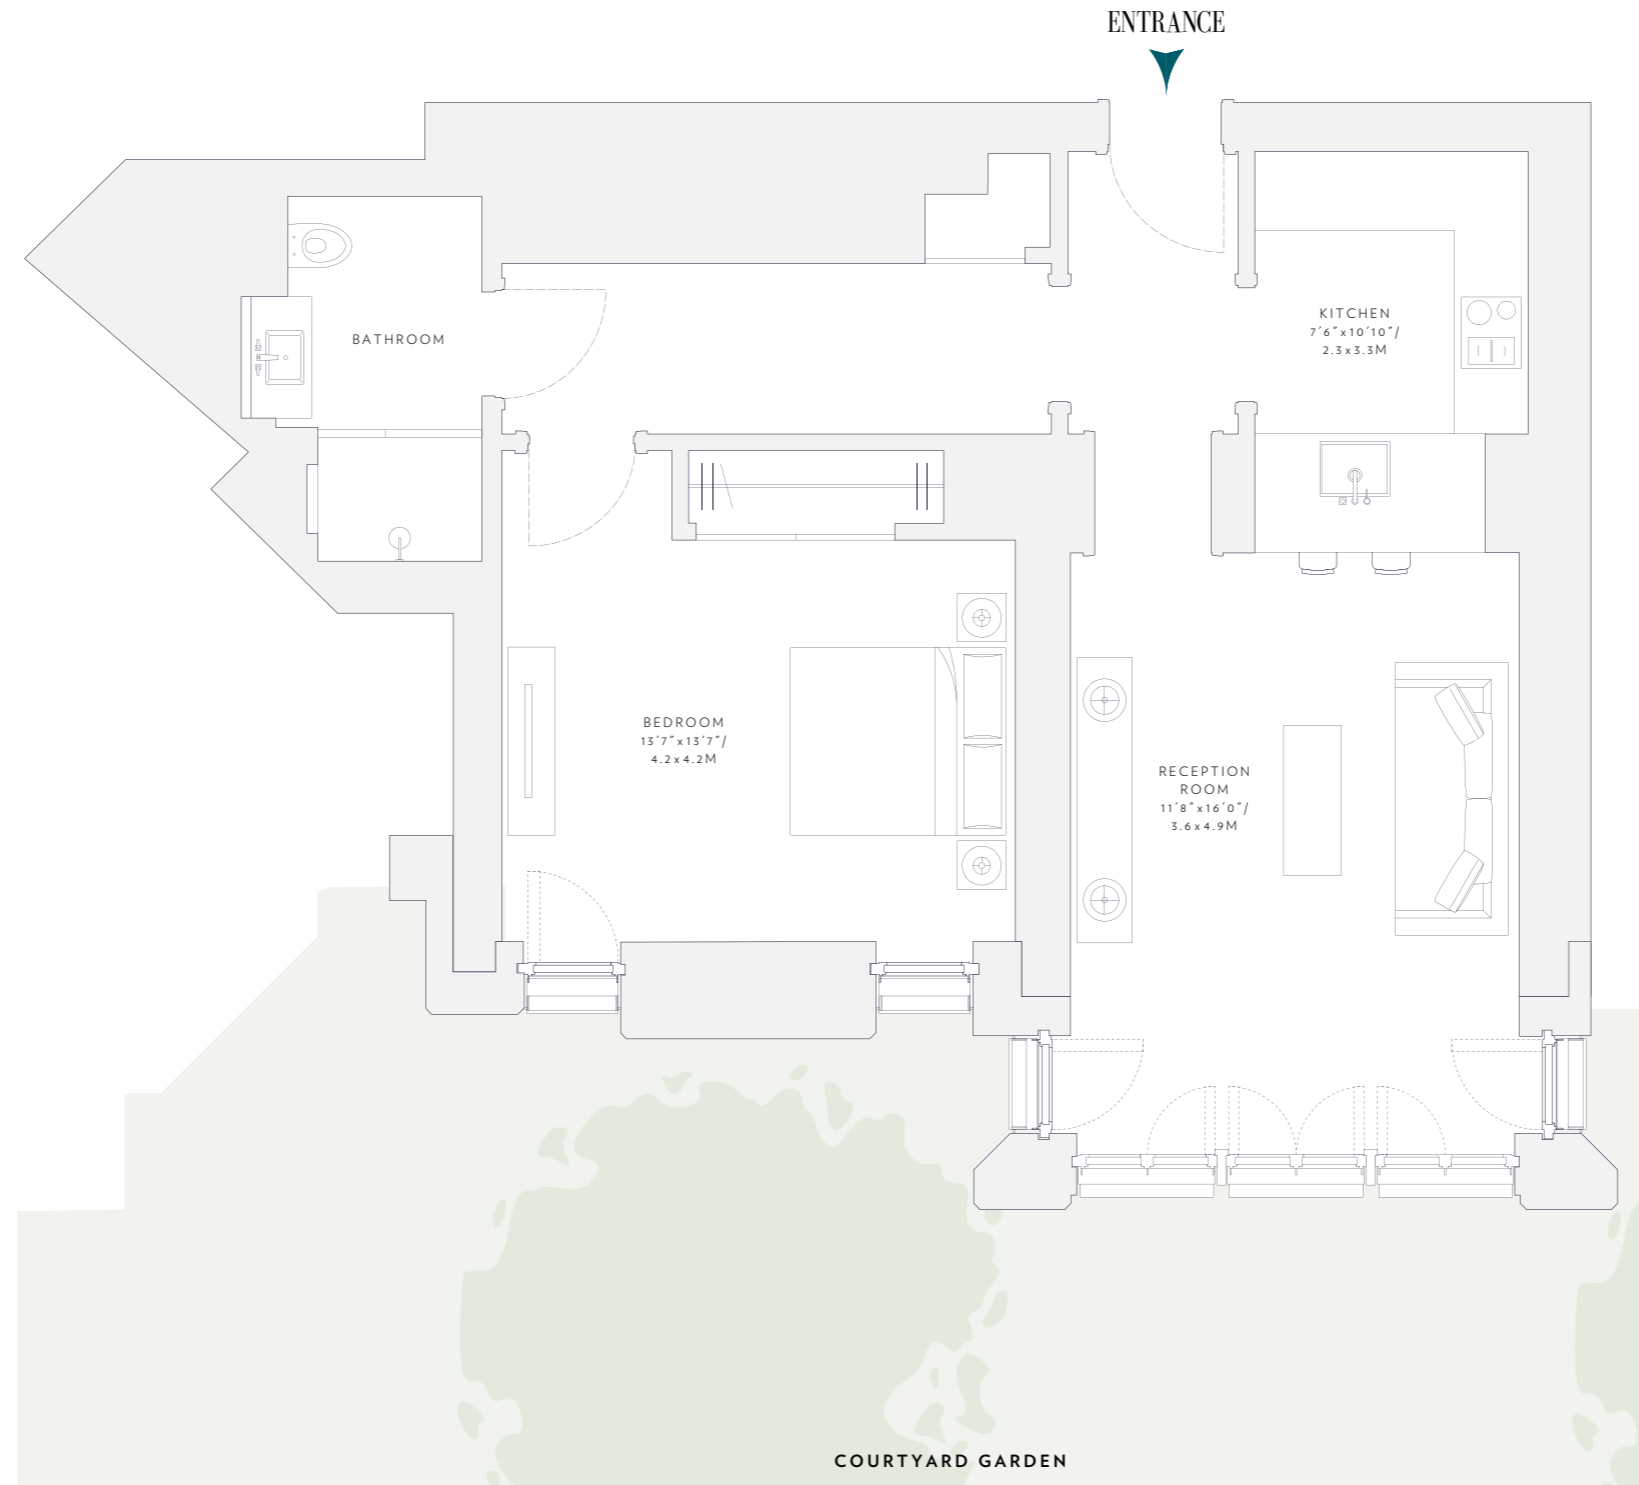

APARTMENT 2.8

ONE BEDROOM / ONE BATHROOM

SECOND FLOOR

INTERNAL AREA

721 sq ft / 67 sq m

CEILING HEIGHT*

9'2" / 2.8m

IMPORTANT NOTICE: Ceiling height is the maximum height taken from a single principal room. Ceiling heights vary within an apartment. Plans are not to scale and are indicative only. They cannot be guaranteed to represent complete interiors/exteriors of the property and must not be relied upon as a statement of fact. Any areas, measurements or distances given are approximate only. It is not possible to scale from any drawings. © 2025 All rights reserved.