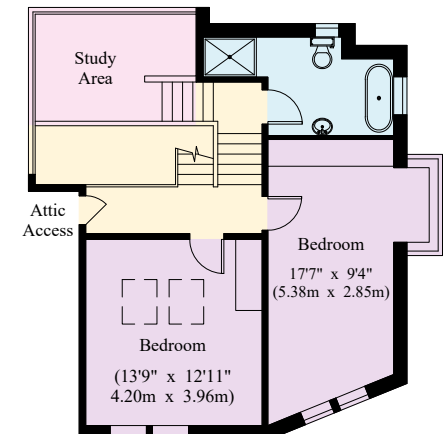

Lower Ground Floor

## Lynchets

House - Gross Internal Area : 402.9 sq.m (4336 sq.ft.)  
 Studio - Gross Internal Area : 23.7 sq.m (255 sq.ft.)

Upper Ground Floor

First Floor

This plan is for guidance only and must not be relied upon as a statement of fact. Attention is drawn to the Important Notice on the last page of the text of the Particulars.