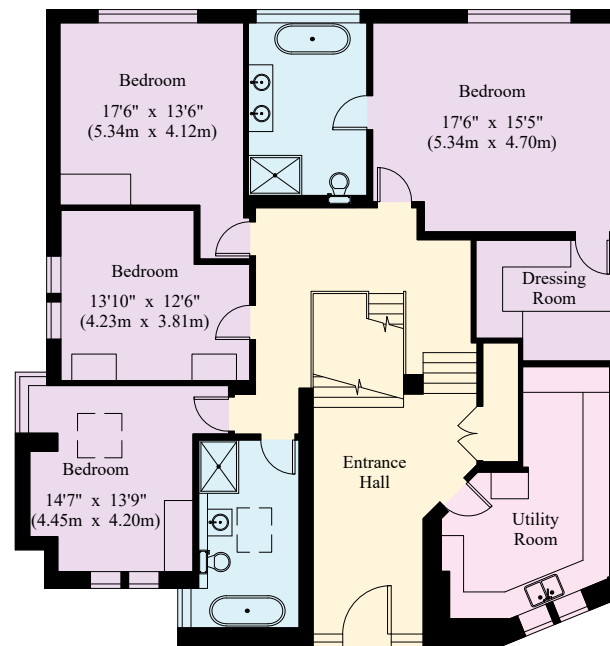

Lower Ground Floor

## Lynchets

House - Gross Internal Area : 402.9 sq.m (4336 sq.ft.)  
 Studio - Gross Internal Area : 23.7 sq.m (255 sq.ft.)

Upper Ground Floor

First Floor

This plan is for guidance only and must not be relied upon as a statement of fact. Attention is drawn to the Important Notice on the last page of the text of the Particulars.