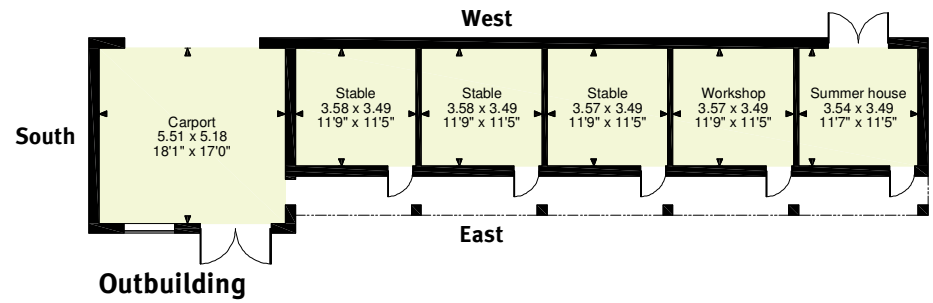

Melbury Bubb House
APPROXIMATE GROSS INTERNAL FLOOR AREA
 Main House = 425sq.m (4,577sq.ft)
 Carport = 29sq.m (307sq.ft)
 Outbuilding = 98sq.m (1,050sq.ft)
 Moon Daisy Offices = 82sq.m (882sq.ft)
 Swimming Pool = 159sq.m (1,717sq.ft)
 New Stables = 51sq.m (552sq.ft)
Total = 844sq.m (9,085sq.ft)

--- Denotes restricted head height