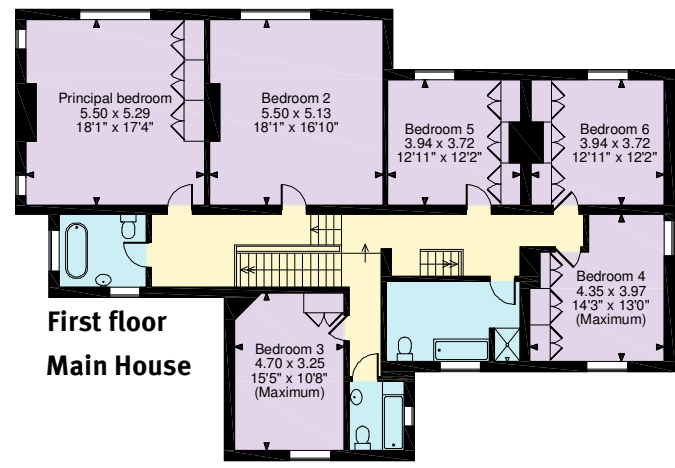

Melbury Bubb House
APPROXIMATE GROSS INTERNAL FLOOR AREA
 Main House = 425sq.m (4,577sq.ft)
 Carport = 29sq.m (307sq.ft)
 Outbuilding = 98sq.m (1,050sq.ft)
 Moon Daisy Offices = 82sq.m (882sq.ft)
 Swimming Pool = 159sq.m (1,717sq.ft)
 New Stables = 51sq.m (552sq.ft)
Total = 844sq.m (9,085sq.ft)

--- Denotes restricted head height