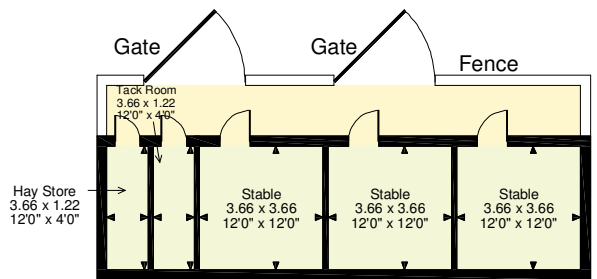

Melbury Bubb House
APPROXIMATE GROSS INTERNAL FLOOR AREA
 Main House = 425sq.m (4,577sq.ft)
 Carport = 29sq.m (307sq.ft)
 Outbuilding = 98sq.m (1,050sq.ft)
 Moon Daisy Offices = 82sq.m (882sq.ft)
 Swimming Pool = 159sq.m (1,717sq.ft)
 New Stables = 51sq.m (552sq.ft)
Total = 844sq.m (9,085sq.ft)

--- Denotes restricted head height