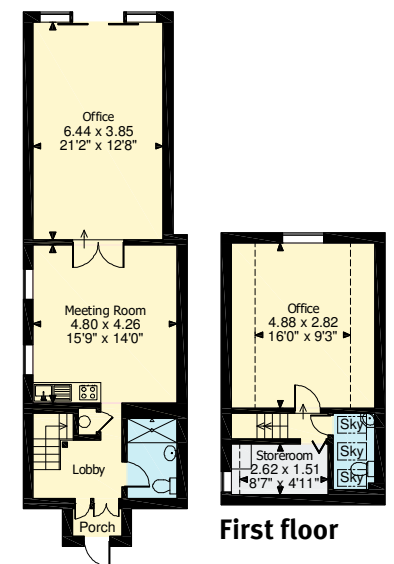

Melbury Bubb House
APPROXIMATE GROSS INTERNAL FLOOR AREA
 Main House = 425sq.m (4,577sq.ft)
 Carport = 29sq.m (307sq.ft)
 Outbuilding = 98sq.m (1,050sq.ft)
 Moon Daisy Offices = 82sq.m (882sq.ft)
 Swimming Pool = 159sq.m (1,717sq.ft)
 New Stables = 51sq.m (552sq.ft)
Total = 844sq.m (9,085sq.ft)

--- Denotes restricted head height