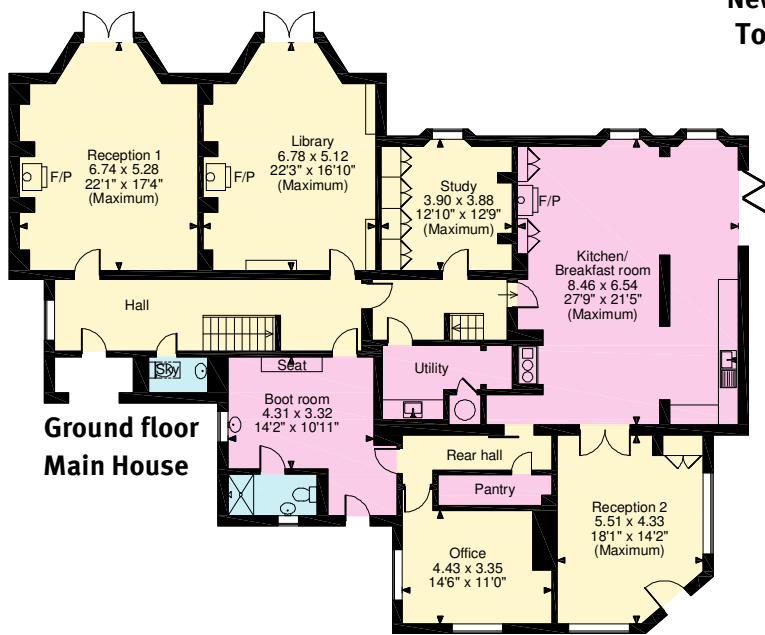

Melbury Bubb House
APPROXIMATE GROSS INTERNAL FLOOR AREA
 Main House = 425sq.m (4,577sq.ft)
 Carport = 29sq.m (307sq.ft)
 Outbuilding = 98sq.m (1,050sq.ft)
 Moon Daisy Offices = 82sq.m (882sq.ft)
 Swimming Pool = 159sq.m (1,717sq.ft)
 New Stables = 51sq.m (552sq.ft)
Total = 844sq.m (9,085sq.ft)

--- Denotes restricted head height