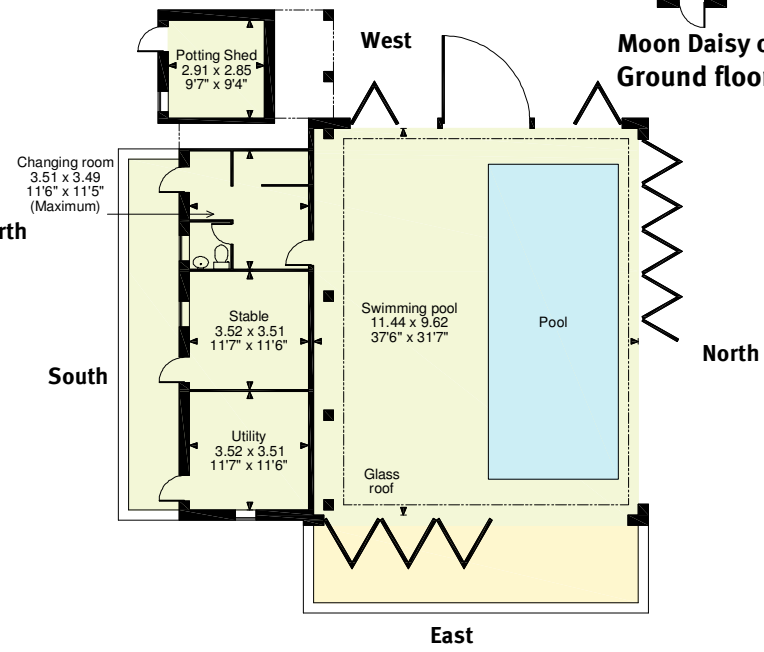

Melbury Bubb House
APPROXIMATE GROSS INTERNAL FLOOR AREA
 Main House = 425sq.m (4,577sq.ft)
 Carport = 29sq.m (307sq.ft)
 Outbuilding = 98sq.m (1,050sq.ft)
 Moon Daisy Offices = 82sq.m (882sq.ft)
 Swimming Pool = 159sq.m (1,717sq.ft)
 New Stables = 51sq.m (552sq.ft)
Total = 844sq.m (9,085sq.ft)

--- Denotes restricted head height