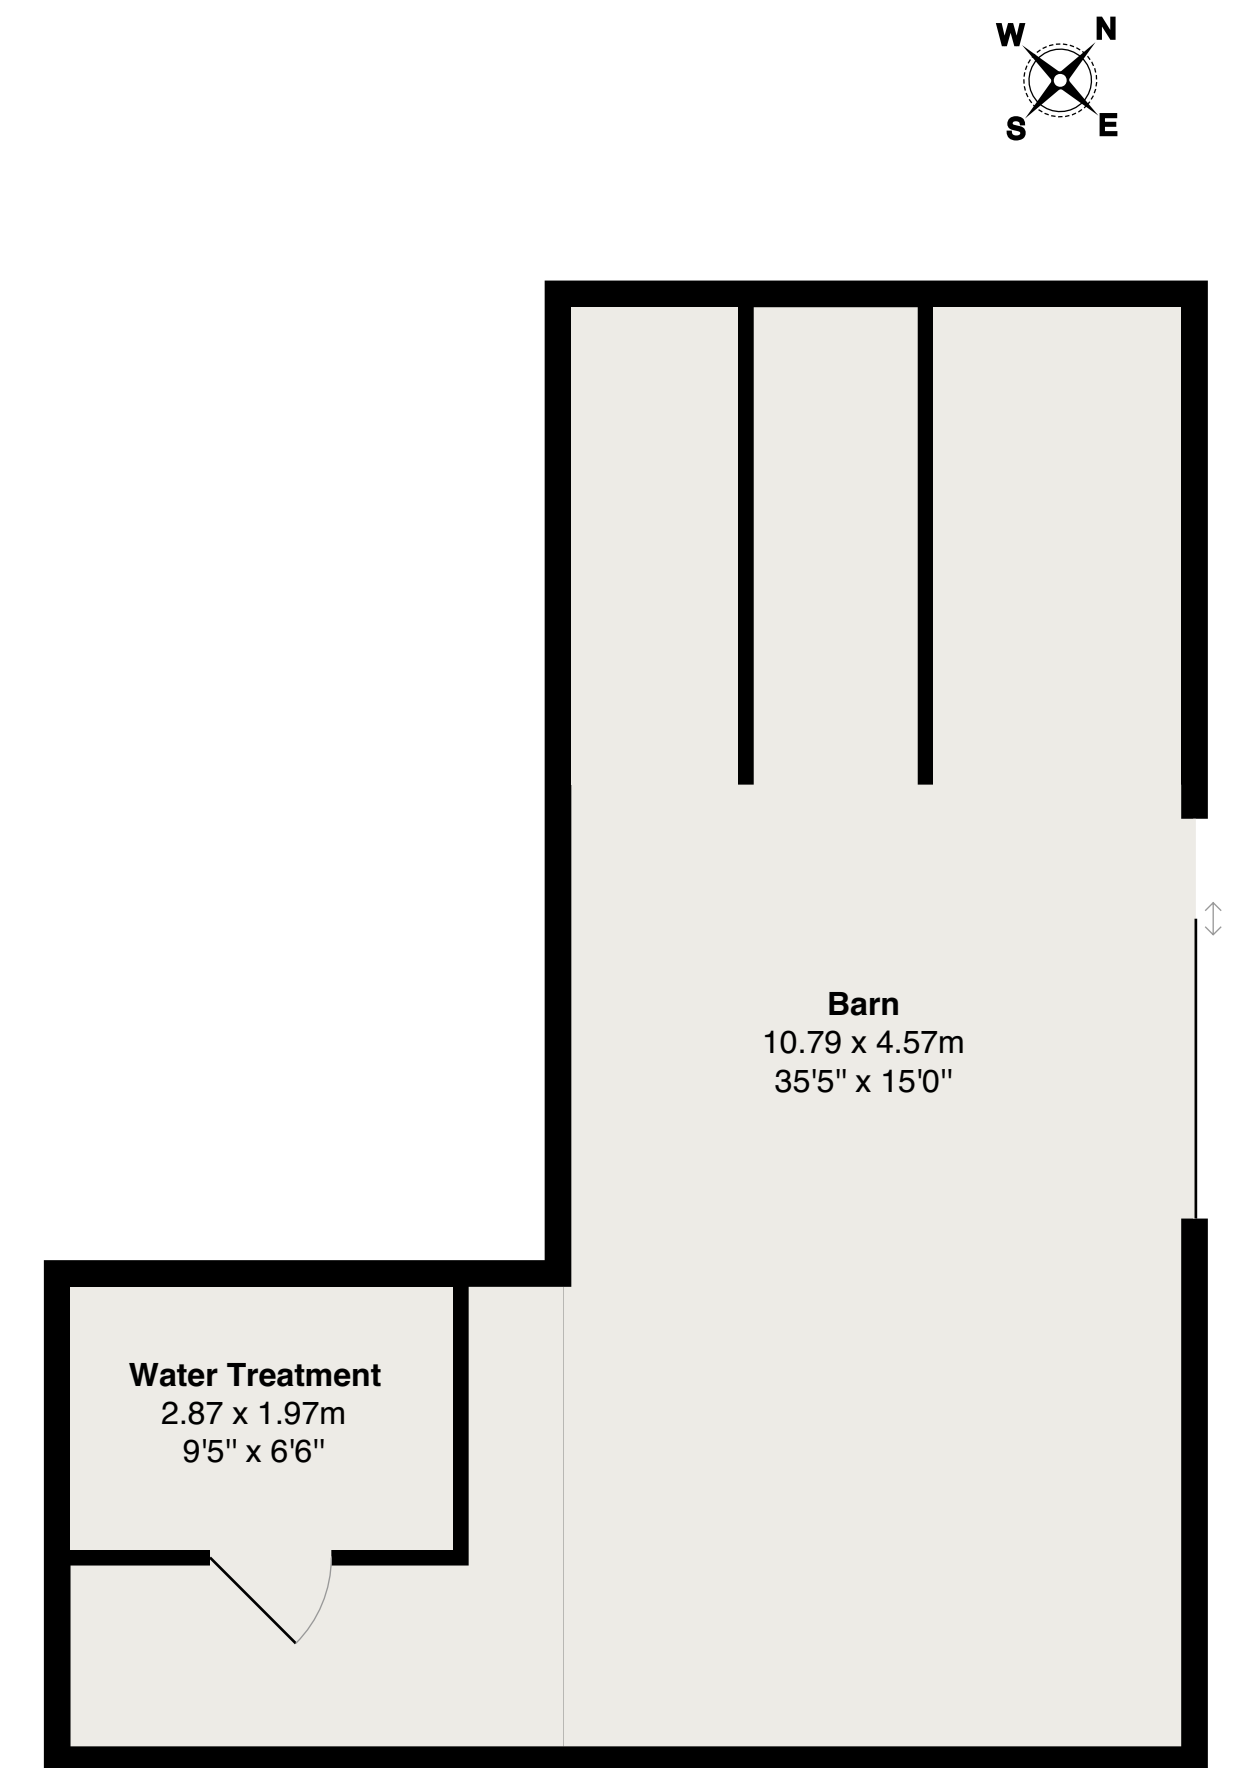

Cringoed Isaf, Llanerfyl, Welshpool SY21 0JG

Cringoed Isaf = 165 Sq M / 1784 Sq Ft

The Barn = 106 Sq m / 1149 Sq Ft

Barn = 62 Sq M / 667 Sq Ft

Cringoed Isaf; Ground Floor

The Barn; Ground Floor

Barn

Cringoed Isaf; First Floor

The Barn; First Floor

For Illustrative Purposes Only - Not To Scale

The position and size of doors, windows, appliances and other features are approximate only.

Unauthorised reproduction prohibited.