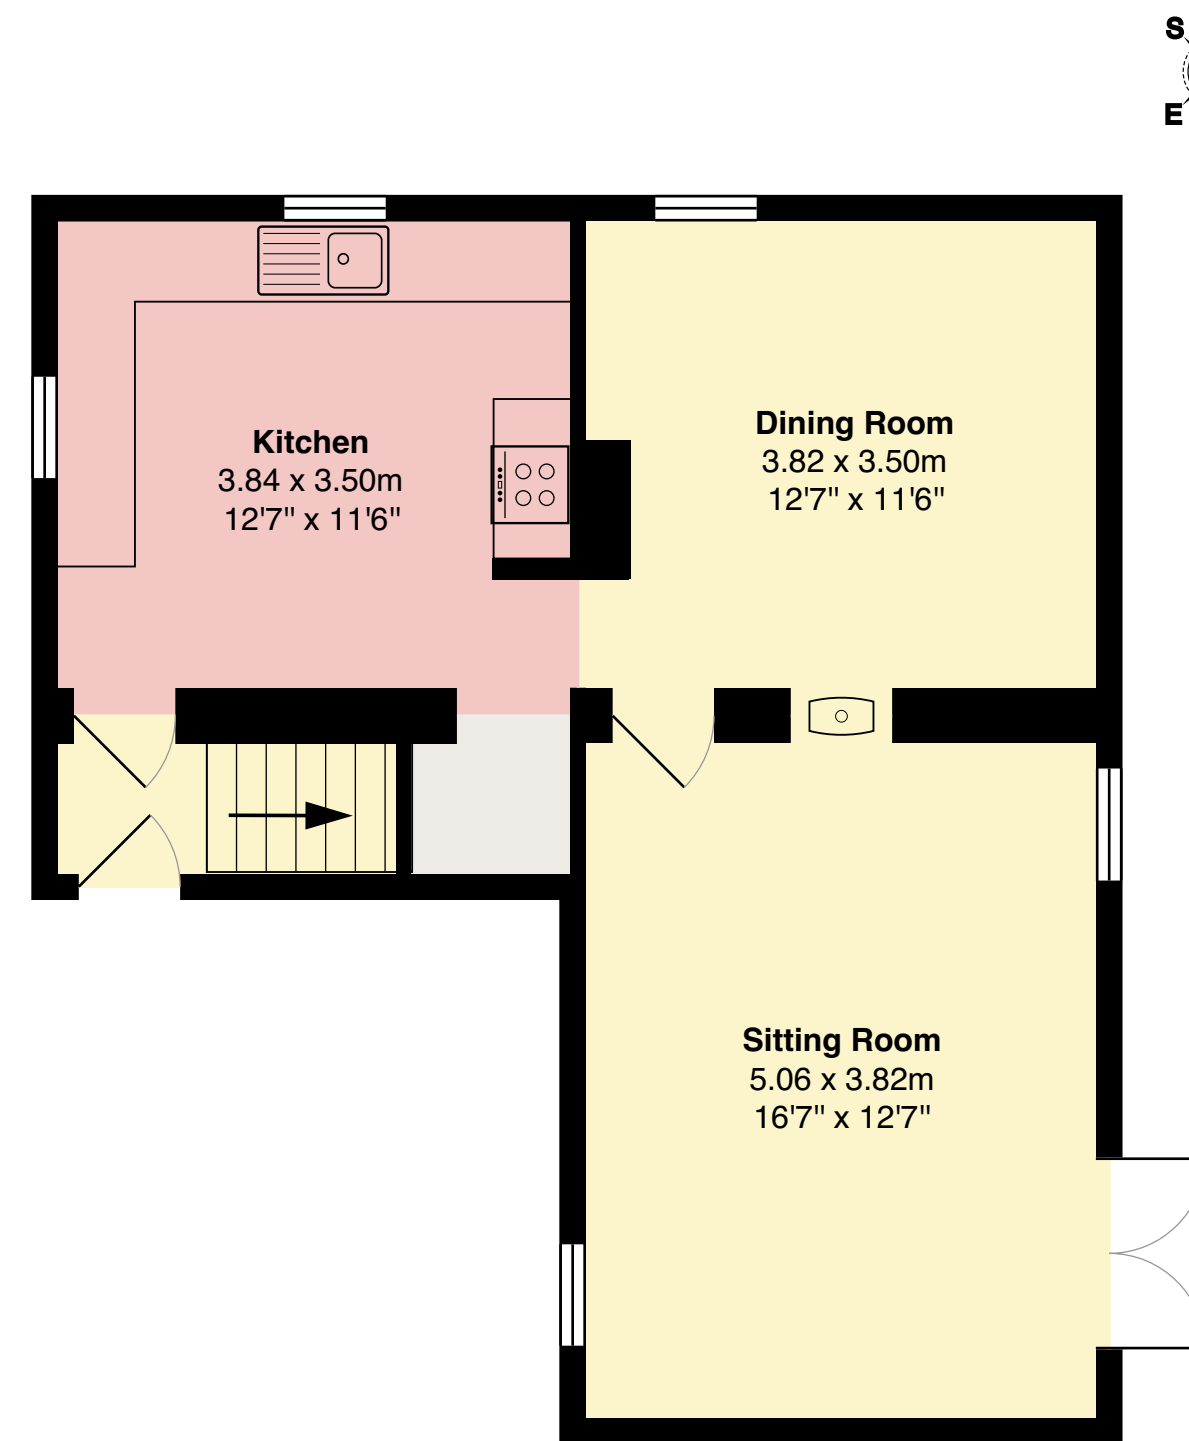

Cringoed Isaf, Llanerfyl, Welshpool SY21 0JG

Cringoed Isaf = 165 Sq M / 1784 Sq Ft

The Barn = 106 Sq m / 1149 Sq Ft

Barn = 62 Sq M / 667 Sq Ft

Cringoed Isaf; Ground Floor

The Barn; Ground Floor

Barn

Cringoed Isaf; First Floor

The Barn; First Floor

For Illustrative Purposes Only - Not To Scale

The position and size of doors, windows, appliances and other features are approximate only.

Unauthorised reproduction prohibited.