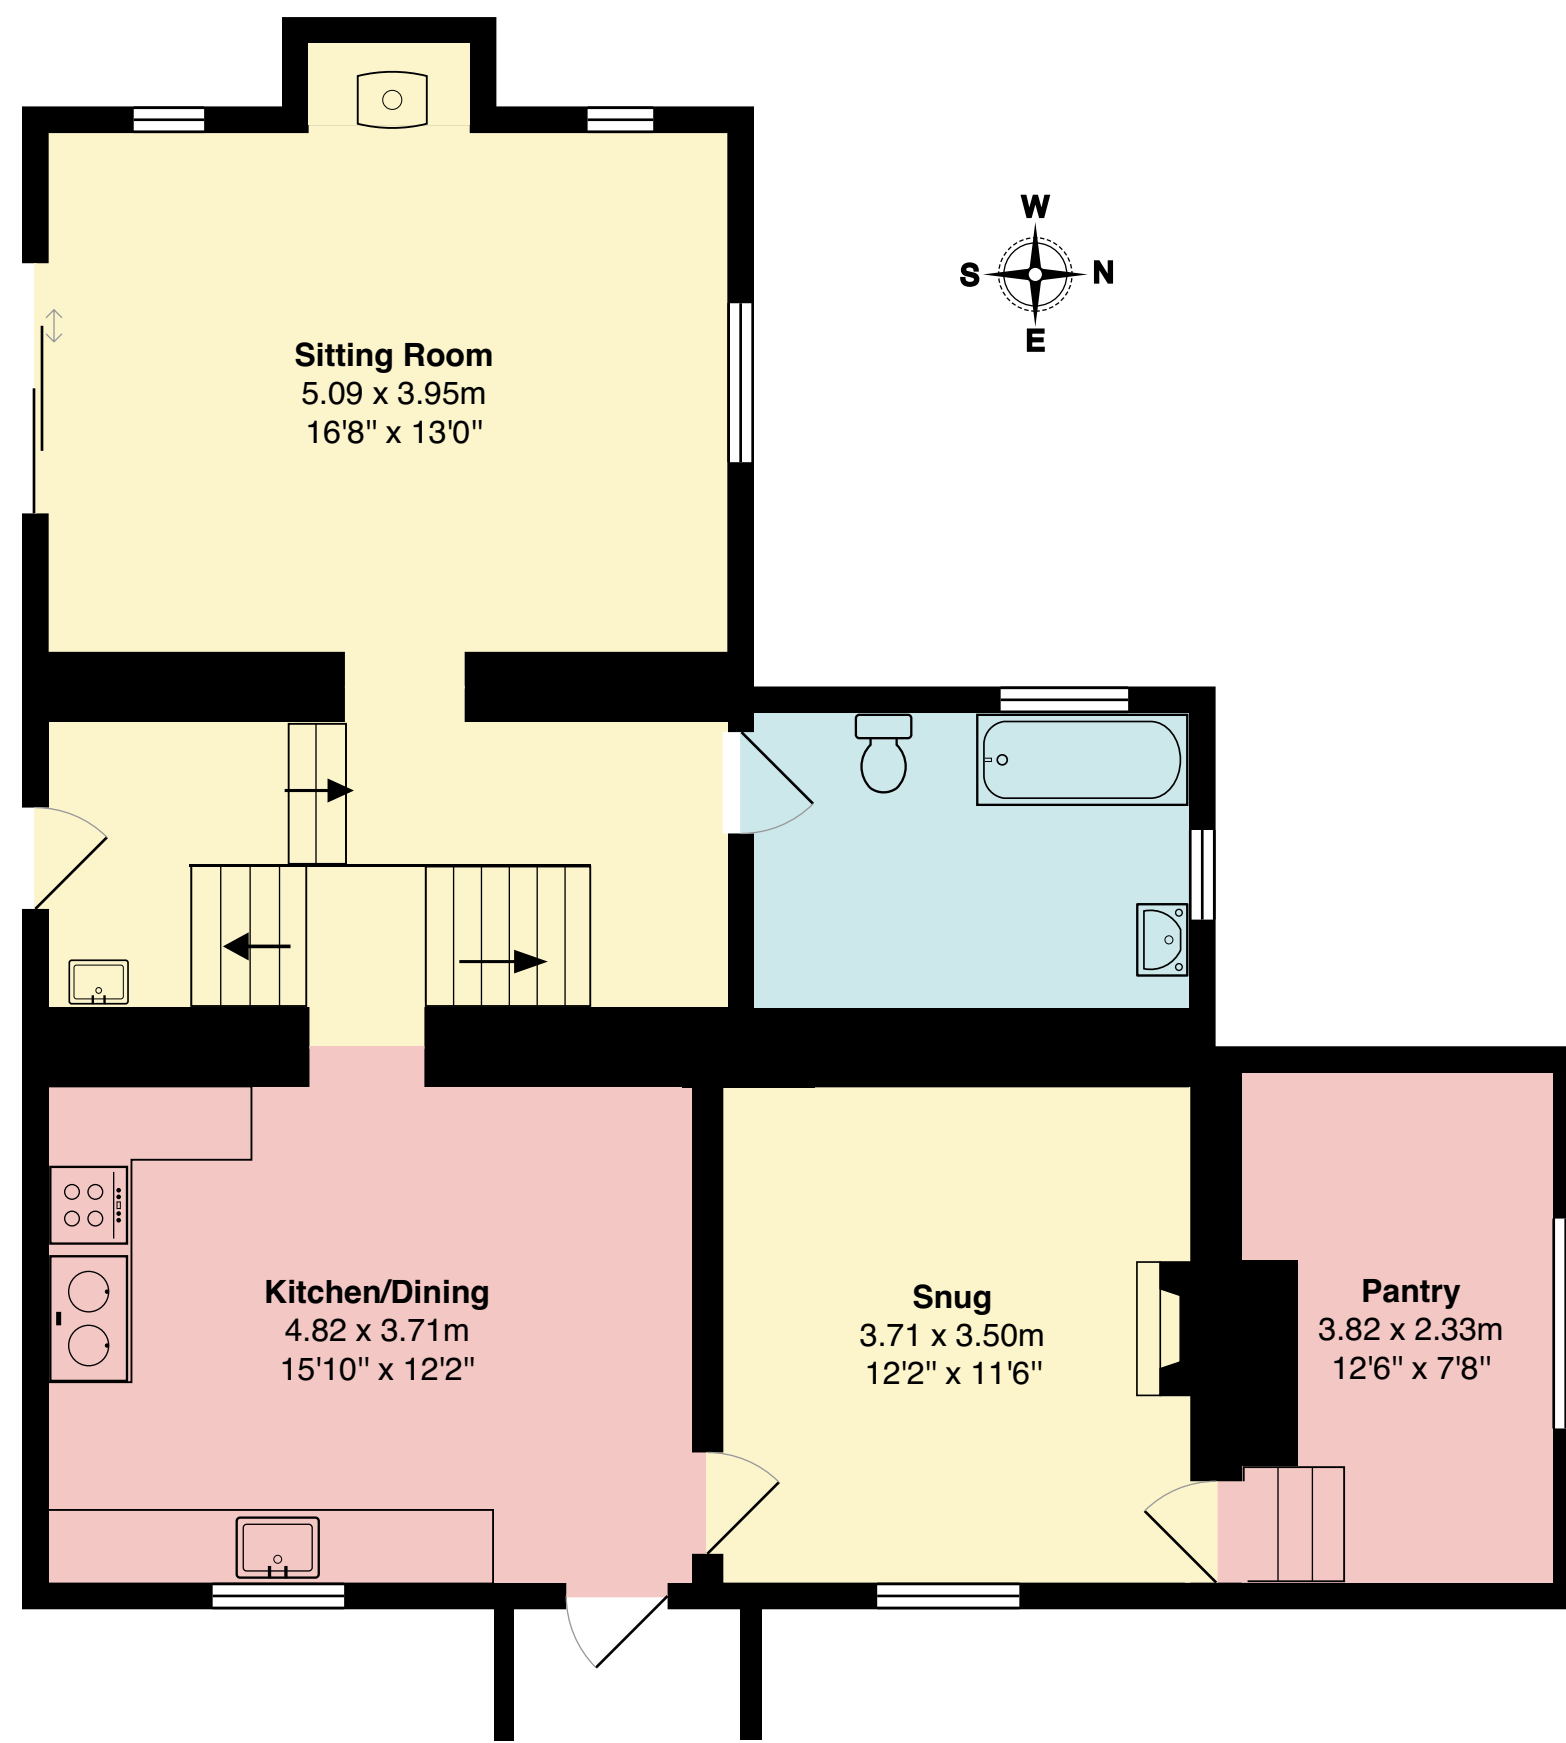

Cringoed Isaf, Llanerfyl, Welshpool SY21 0JG

Cringoed Isaf = 165 Sq M / 1784 Sq Ft

The Barn = 106 Sq m / 1149 Sq Ft

Barn = 62 Sq M / 667 Sq Ft

Cringoed Isaf; Ground Floor

The Barn; Ground Floor

Barn

Cringoed Isaf; First Floor

The Barn; First Floor

For Illustrative Purposes Only - Not To Scale

The position and size of doors, windows, appliances and other features are approximate only.

Unauthorised reproduction prohibited.