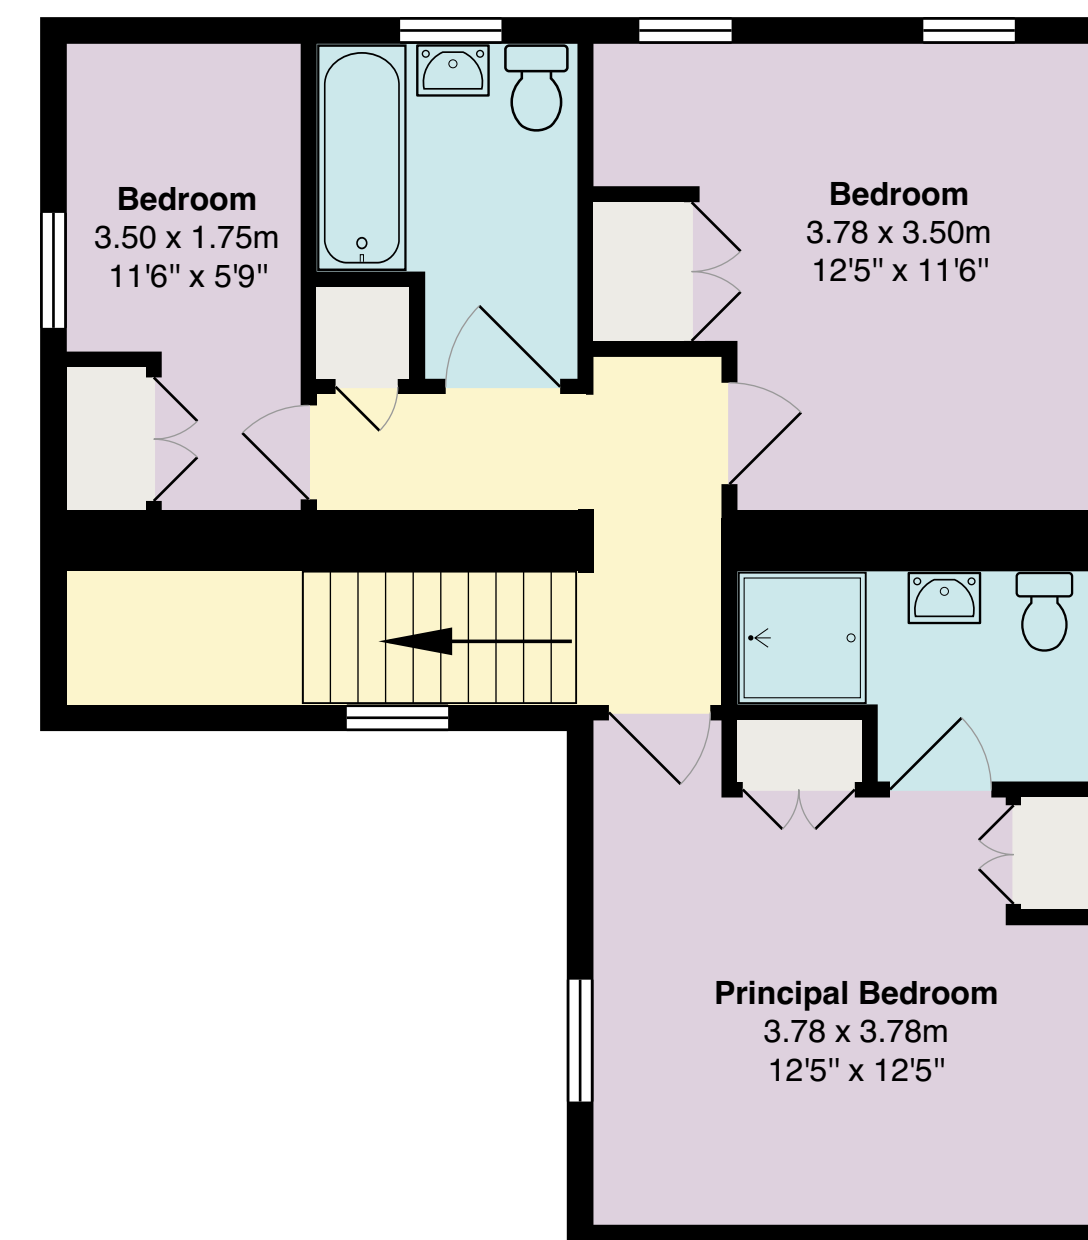

Cringoed Isaf, Llanerfyl, Welshpool SY21 0JG

Cringoed Isaf = 165 Sq M / 1784 Sq Ft

The Barn = 106 Sq m / 1149 Sq Ft

Barn = 62 Sq M / 667 Sq Ft

Cringoed Isaf; Ground Floor

The Barn; Ground Floor

Barn

Cringoed Isaf; First Floor

The Barn; First Floor

For Illustrative Purposes Only - Not To Scale

The position and size of doors, windows, appliances and other features are approximate only.

Unauthorised reproduction prohibited.