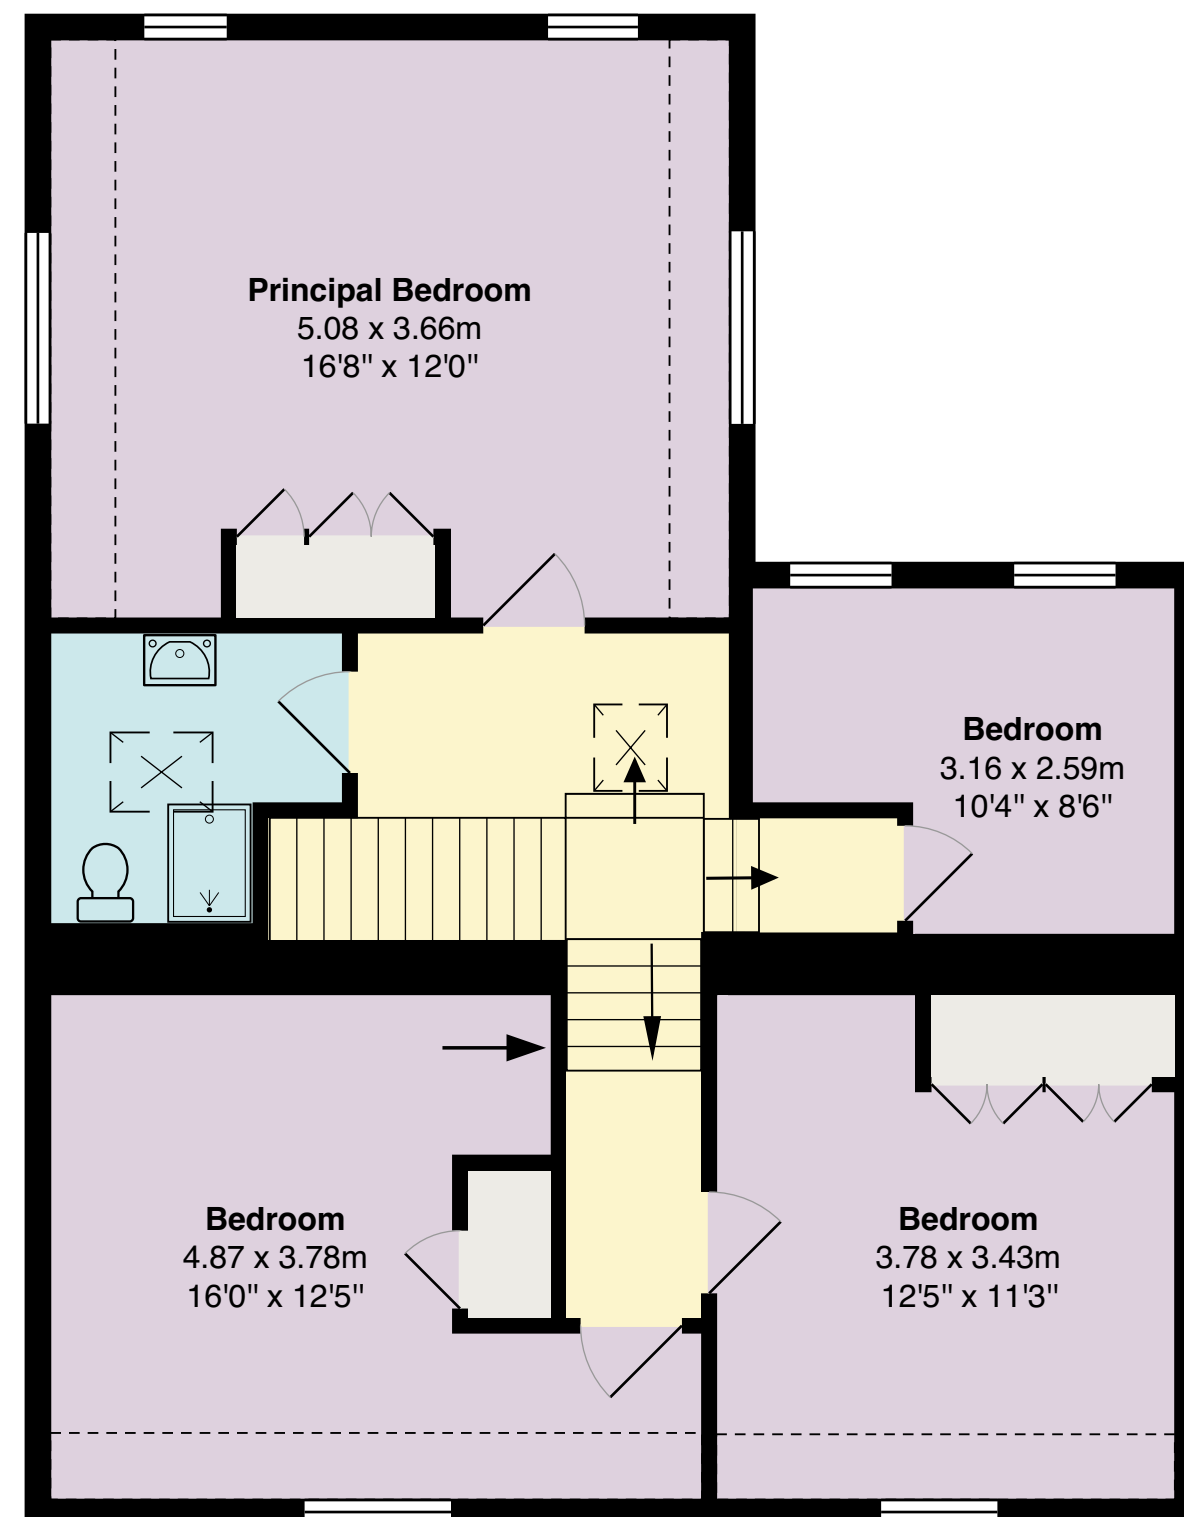

Cringoed Isaf, Llanerfyl, Welshpool SY21 0JG

Cringoed Isaf = 165 Sq M / 1784 Sq Ft

The Barn = 106 Sq m / 1149 Sq Ft

Barn = 62 Sq M / 667 Sq Ft

Cringoed Isaf; Ground Floor

The Barn; Ground Floor

Barn

Cringoed Isaf; First Floor

The Barn; First Floor

For Illustrative Purposes Only - Not To Scale

The position and size of doors, windows, appliances and other features are approximate only.

Unauthorised reproduction prohibited.