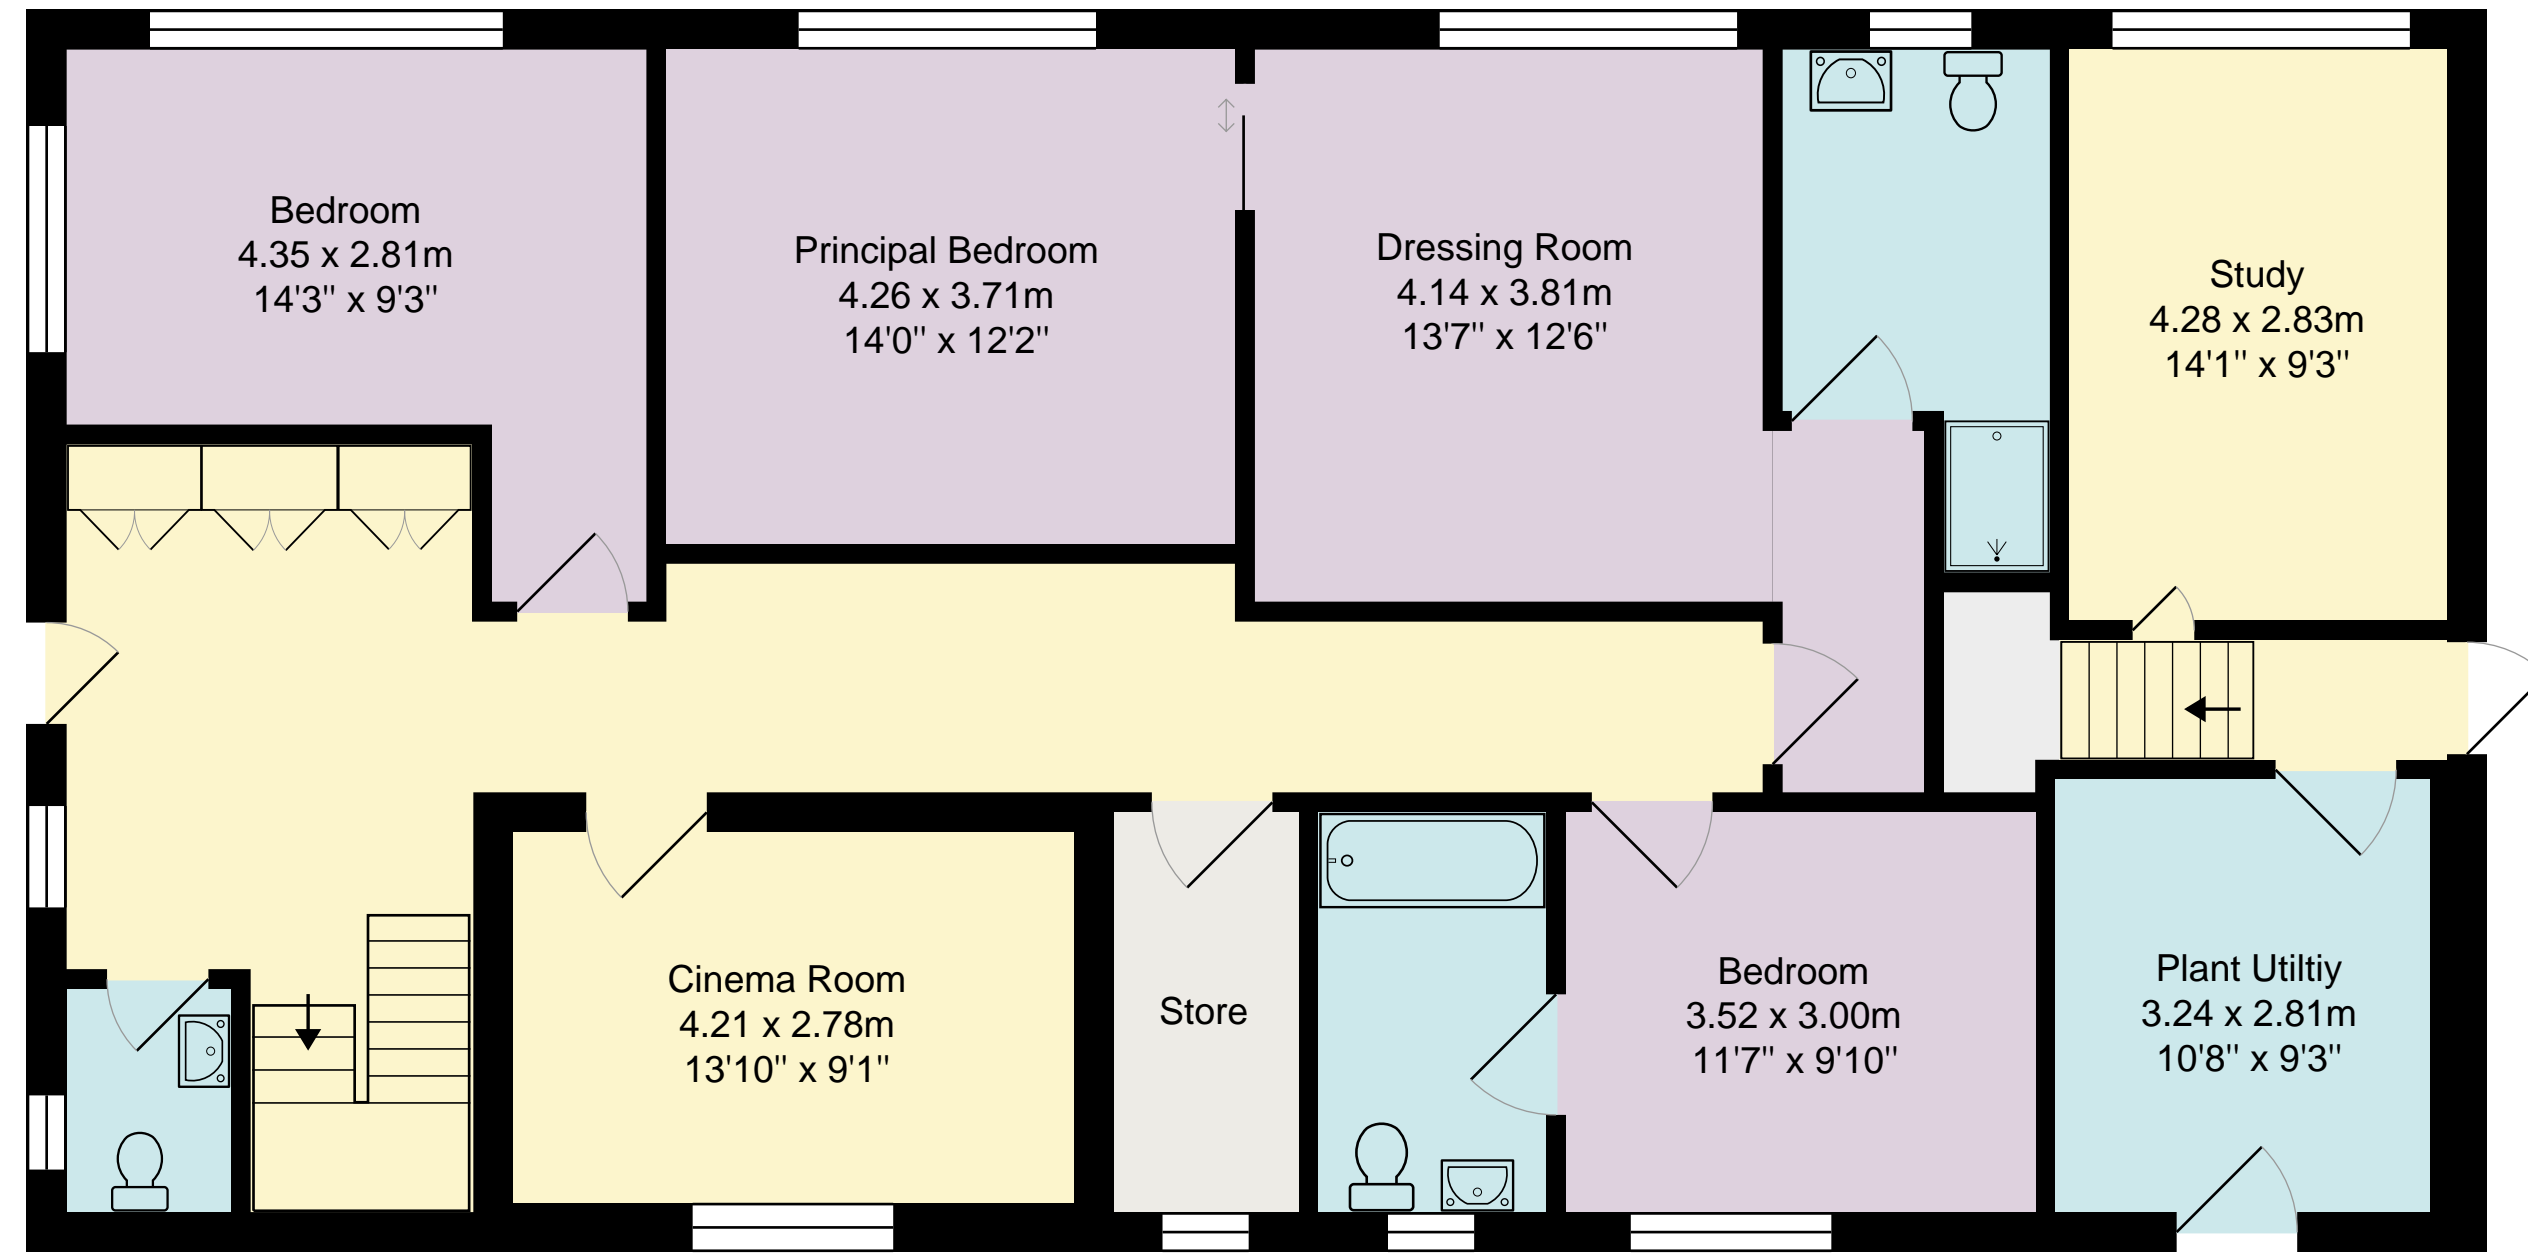

Little Broomcroft, Kenley, Shrewsbury SY5 6NQ

Approximate Gross Internal Area
 House = 309 Sq M / 3327 Sq Ft
 Bike, Garden Store & Workshop = 61 Sq M / 656 Sq Ft

Ground Floor

First Floor

Bike, Garden Store & Workshop

For Illustrative Purposes Only - Not To Scale

The position and size of doors, windows, appliances and other features are approximate only.
 Unauthorised reproduction prohibited.