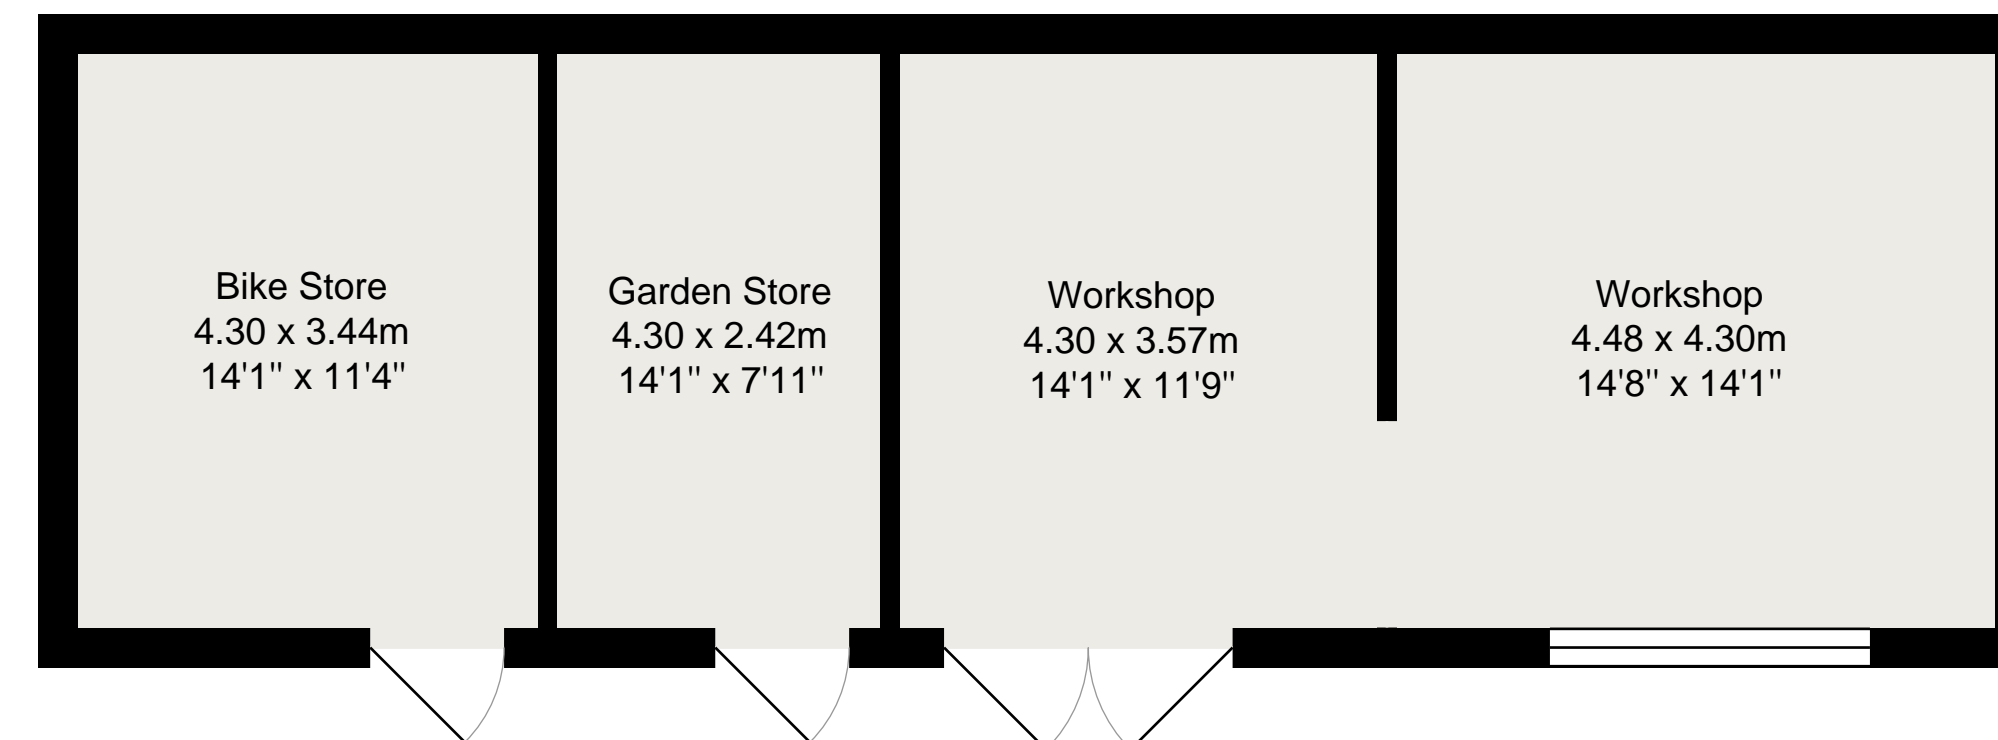

Little Broomcroft, Kenley, Shrewsbury SY5 6NQ

Approximate Gross Internal Area
 House = 309 Sq M / 3327 Sq Ft
 Bike, Garden Store & Workshop = 61 Sq M / 656 Sq Ft

Ground Floor

First Floor

Bike, Garden Store & Workshop

For Illustrative Purposes Only - Not To Scale

The position and size of doors, windows, appliances and other features are approximate only.
 Unauthorised reproduction prohibited.