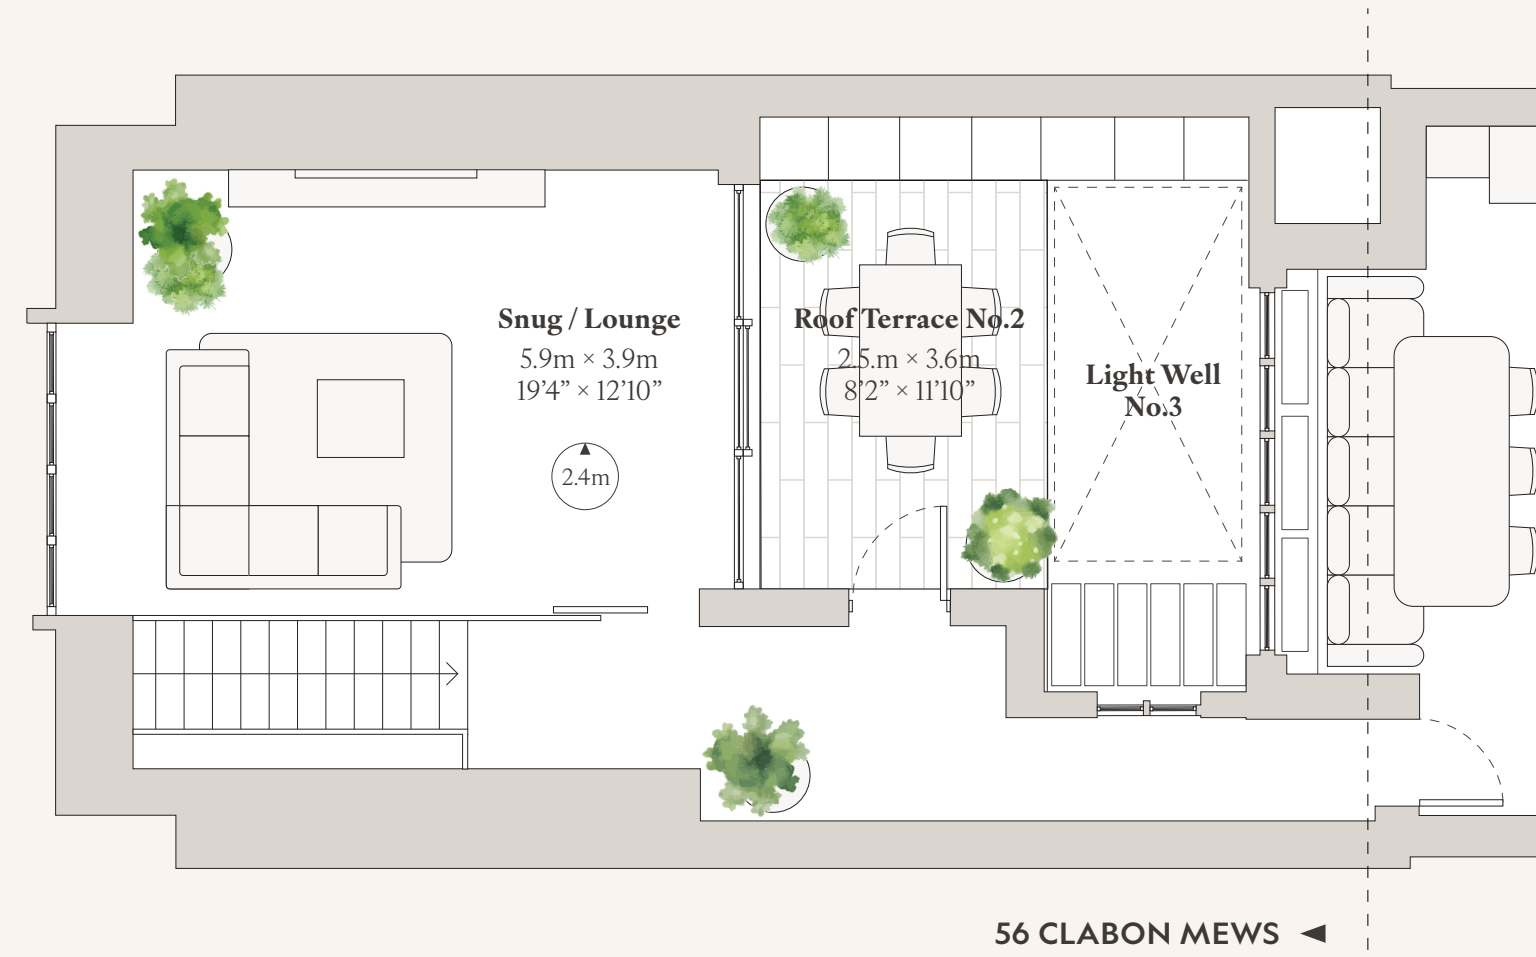

GROUND FLOOR

56 CLABON MEWS

Total Gross Internal Area:
44.8 SqM / 483 SqFt

LOWER GROUND FLOOR

24 CADOGAN SQUARE

Total Gross Internal Area:
161.5 SqM / 1,738 SqFt

FIRST FLOOR

56 CLABON MEWS

Total Gross Internal Area:
34.2 SqM / 368 SqFt

GROUND FLOOR

24 CADOGAN SQUARE

Total Gross Internal Area:
132.8 SqM / 1,429 SqFt

FIRST FLOOR
24 CADOGAN SQUARE

Total Gross Internal Area:
136.7 SqM / 1,471 SqFt

SECOND FLOOR
24 CADOGAN SQUARE

Total Gross Internal Area:
132.4 SqM / 1,425 SqFt

THIRD FLOOR

24 CADOGAN SQUARE

Total Gross Internal Area:
86.3 SqM / 929 SqFt

ROOF TERRACE

24 CADOGAN SQUARE

Total Gross Internal Area:
44.7 SqM / 481 SqFt

LOWER GROUND FLOOR

56 CLABON MEWS

Total Gross Internal Area:
67 SqM / 721 SqFt