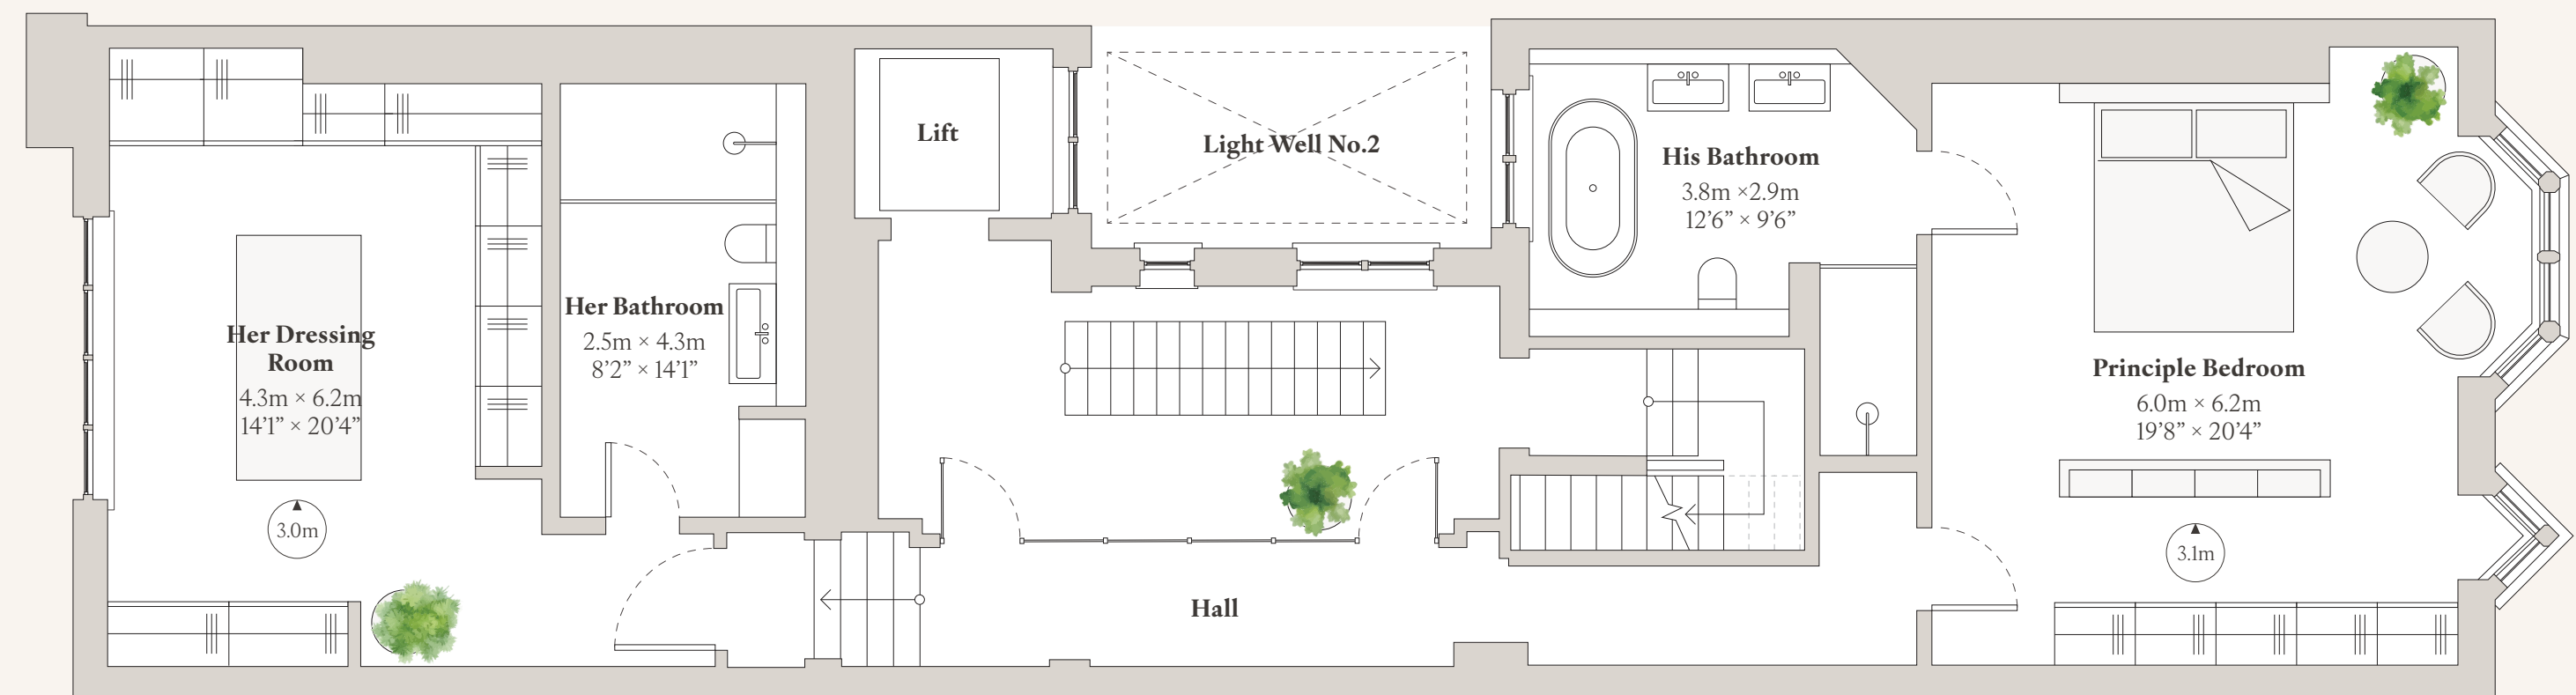

GROUND FLOOR

56 CLABON MEWS

Total Gross Internal Area:
44.8 SqM / 483 SqFt

LOWER GROUND FLOOR

24 CADOGAN SQUARE

Total Gross Internal Area:
161.5 SqM / 1,738 SqFt

FIRST FLOOR

56 CLABON MEWS

Total Gross Internal Area:
34.2 SqM / 368 SqFt

GROUND FLOOR

24 CADOGAN SQUARE

Total Gross Internal Area:
132.8 SqM / 1,429 SqFt

FIRST FLOOR
24 CADOGAN SQUARE

Total Gross Internal Area:
136.7 SqM / 1,471 SqFt

SECOND FLOOR
24 CADOGAN SQUARE

Total Gross Internal Area:
132.4 SqM / 1,425 SqFt

THIRD FLOOR

24 CADOGAN SQUARE

Total Gross Internal Area:
86.3 SqM / 929 SqFt

ROOF TERRACE

24 CADOGAN SQUARE

Total Gross Internal Area:
44.7 SqM / 481 SqFt

LOWER GROUND FLOOR

56 CLABON MEWS

Total Gross Internal Area:
67 SqM / 721 SqFt