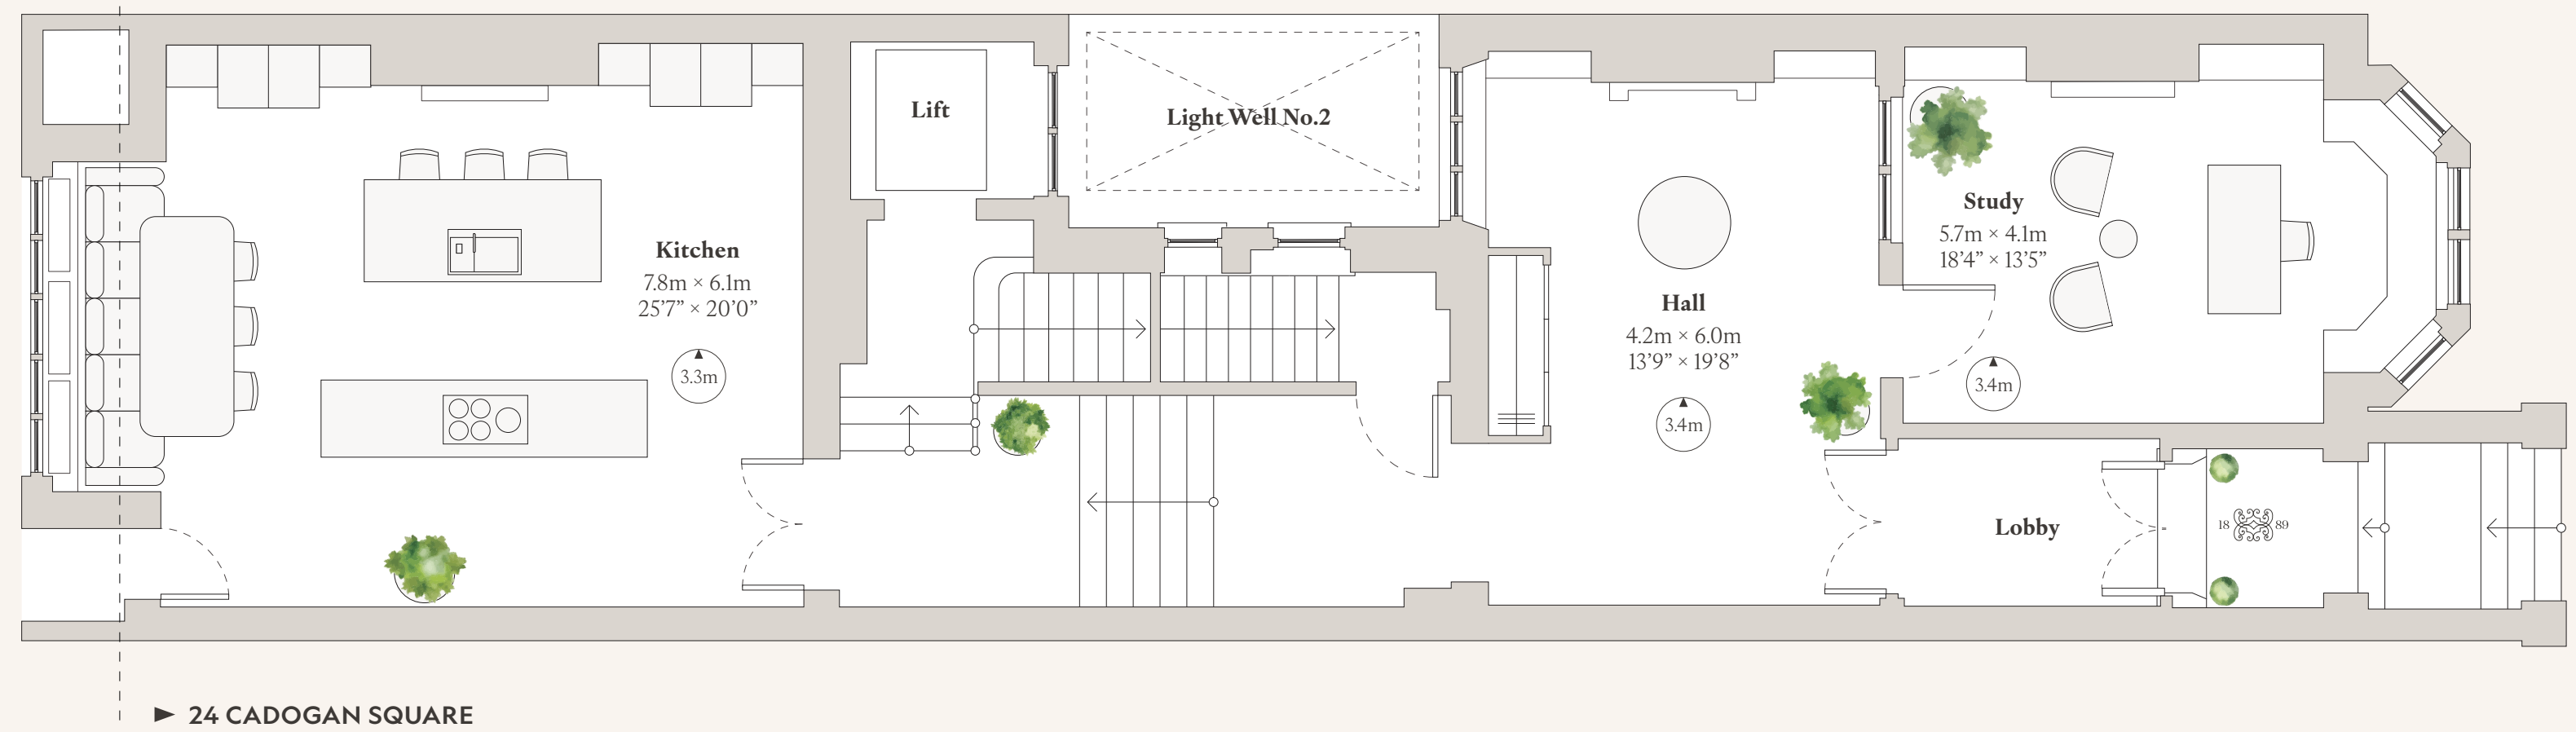

GROUND FLOOR

56 CLABON MEWS

Total Gross Internal Area:
44.8 SqM / 483 SqFt

LOWER GROUND FLOOR

24 CADOGAN SQUARE

Total Gross Internal Area:
161.5 SqM / 1,738 SqFt

FIRST FLOOR

56 CLABON MEWS

Total Gross Internal Area:
34.2 SqM / 368 SqFt

GROUND FLOOR

24 CADOGAN SQUARE

Total Gross Internal Area:
132.8 SqM / 1,429 SqFt

FIRST FLOOR
24 CADOGAN SQUARE

Total Gross Internal Area:
136.7 SqM / 1,471 SqFt

SECOND FLOOR
24 CADOGAN SQUARE

Total Gross Internal Area:
132.4 SqM / 1,425 SqFt

THIRD FLOOR

24 CADOGAN SQUARE

Total Gross Internal Area:
86.3 SqM / 929 SqFt

ROOF TERRACE

24 CADOGAN SQUARE

Total Gross Internal Area:
44.7 SqM / 481 SqFt

LOWER GROUND FLOOR

56 CLABON MEWS

Total Gross Internal Area:
67 SqM / 721 SqFt