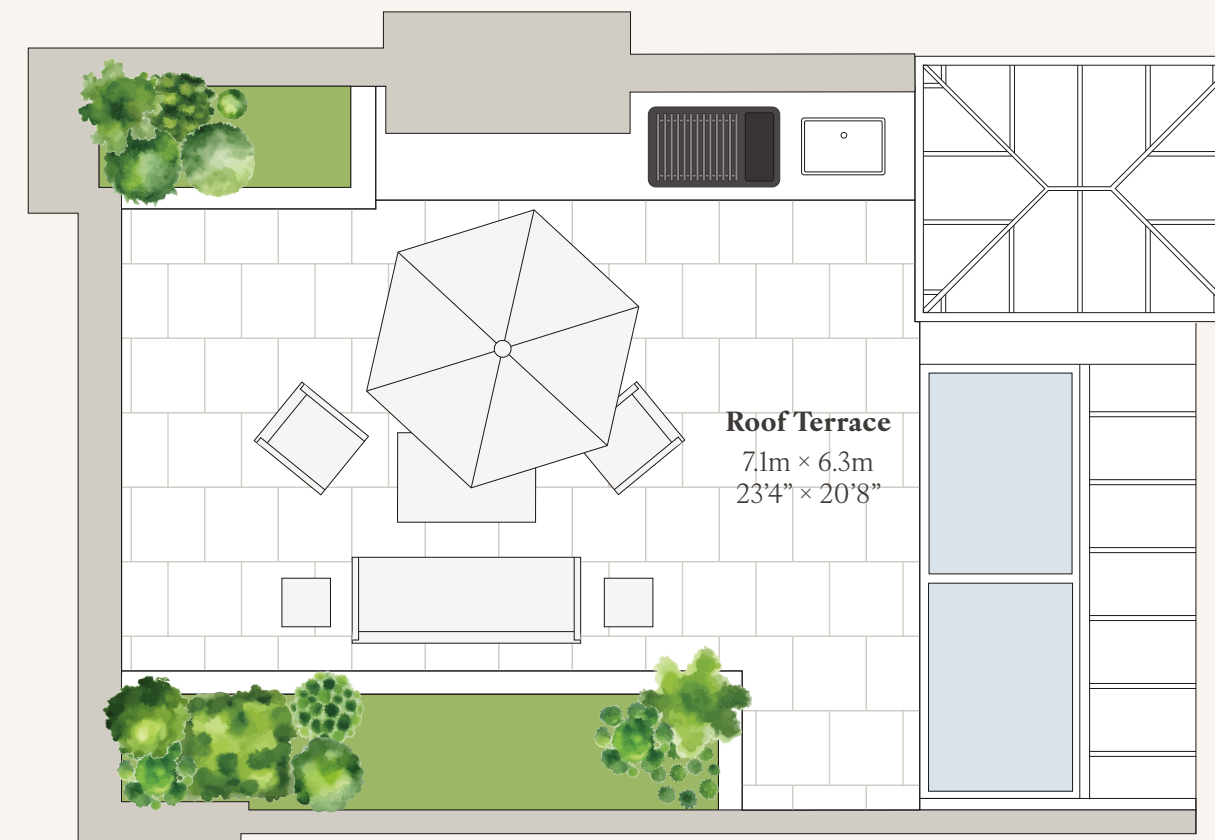

GROUND FLOOR

56 CLABON MEWS

Total Gross Internal Area:
44.8 SqM / 483 SqFt

LOWER GROUND FLOOR

24 CADOGAN SQUARE

Total Gross Internal Area:
161.5 SqM / 1,738 SqFt

FIRST FLOOR

56 CLABON MEWS

Total Gross Internal Area:
34.2 SqM / 368 SqFt

GROUND FLOOR

24 CADOGAN SQUARE

Total Gross Internal Area:
132.8 SqM / 1,429 SqFt

FIRST FLOOR
24 CADOGAN SQUARE

Total Gross Internal Area:
136.7 SqM / 1,471 SqFt

SECOND FLOOR
24 CADOGAN SQUARE

Total Gross Internal Area:
132.4 SqM / 1,425 SqFt

THIRD FLOOR

24 CADOGAN SQUARE

Total Gross Internal Area:
86.3 SqM / 929 SqFt

ROOF TERRACE

24 CADOGAN SQUARE

Total Gross Internal Area:
44.7 SqM / 481 SqFt

LOWER GROUND FLOOR

56 CLABON MEWS

Total Gross Internal Area:
67 SqM / 721 SqFt