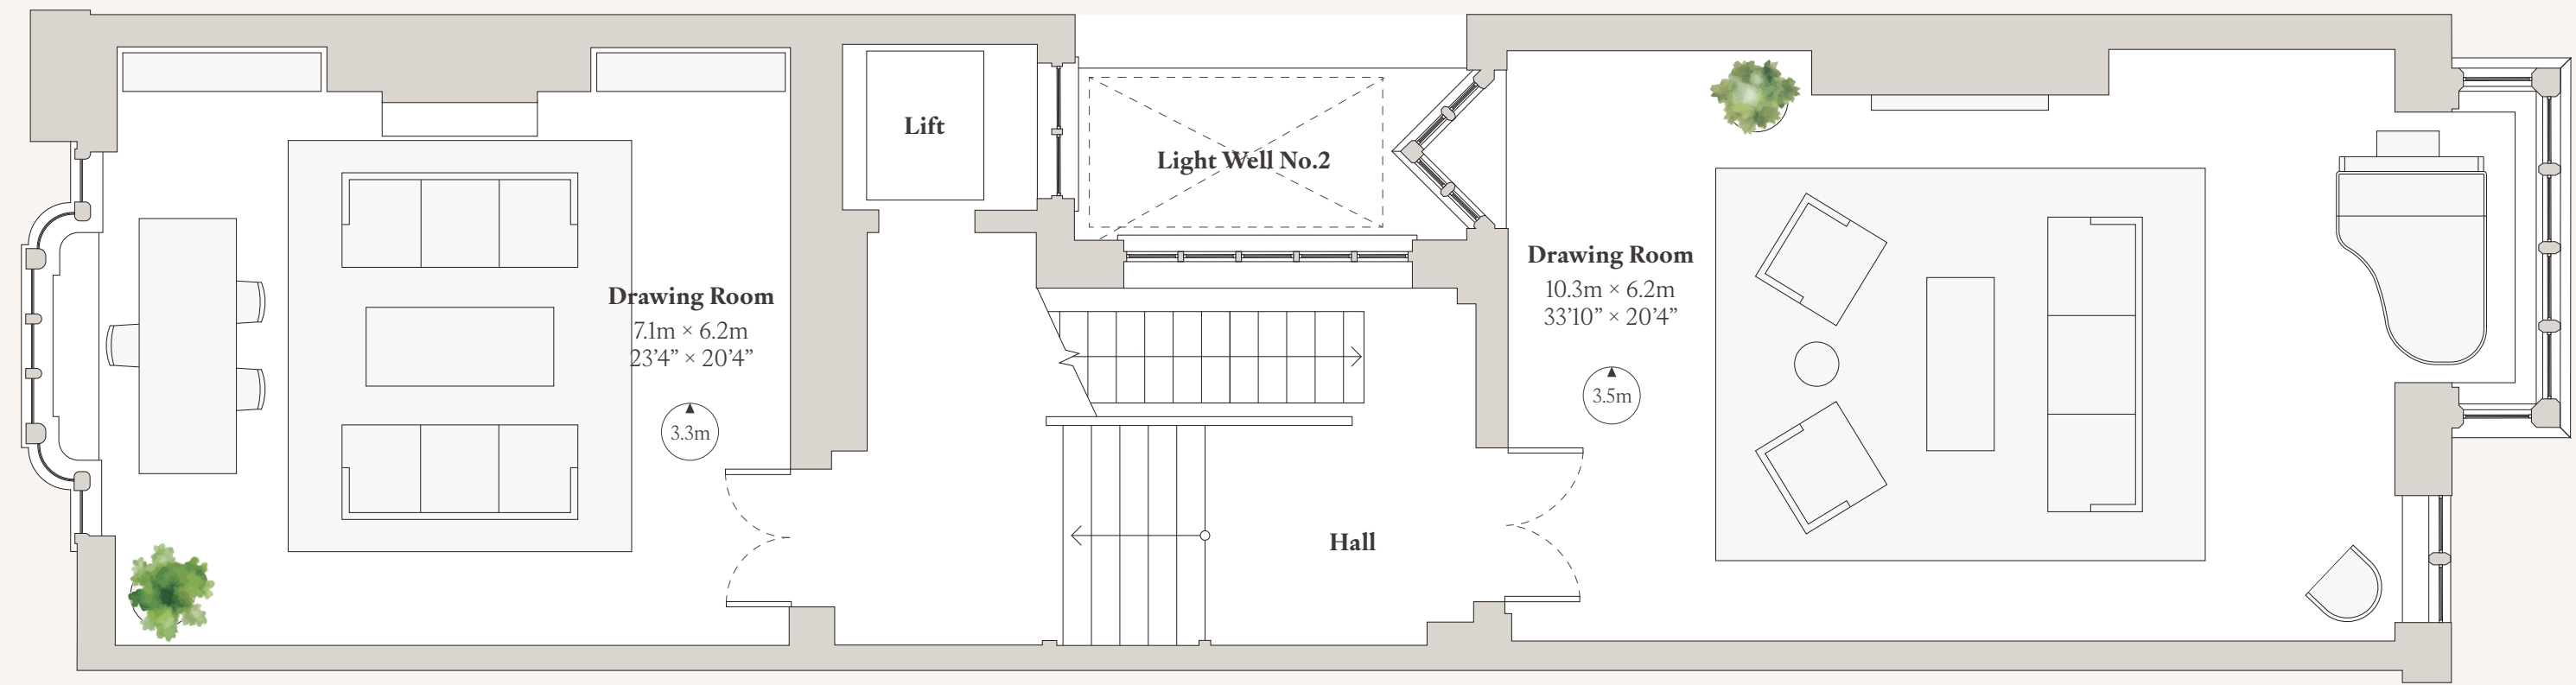

GROUND FLOOR

56 CLABON MEWS

Total Gross Internal Area:
44.8 SqM / 483 SqFt

LOWER GROUND FLOOR

24 CADOGAN SQUARE

Total Gross Internal Area:
161.5 SqM / 1,738 SqFt

FIRST FLOOR

56 CLABON MEWS

Total Gross Internal Area:
34.2 SqM / 368 SqFt

GROUND FLOOR

24 CADOGAN SQUARE

Total Gross Internal Area:
132.8 SqM / 1,429 SqFt

FIRST FLOOR
24 CADOGAN SQUARE

Total Gross Internal Area:
136.7 SqM / 1,471 SqFt

SECOND FLOOR
24 CADOGAN SQUARE

Total Gross Internal Area:
132.4 SqM / 1,425 SqFt

THIRD FLOOR

24 CADOGAN SQUARE

Total Gross Internal Area:
86.3 SqM / 929 SqFt

ROOF TERRACE

24 CADOGAN SQUARE

Total Gross Internal Area:
44.7 SqM / 481 SqFt

LOWER GROUND FLOOR

56 CLABON MEWS

Total Gross Internal Area:
67 SqM / 721 SqFt