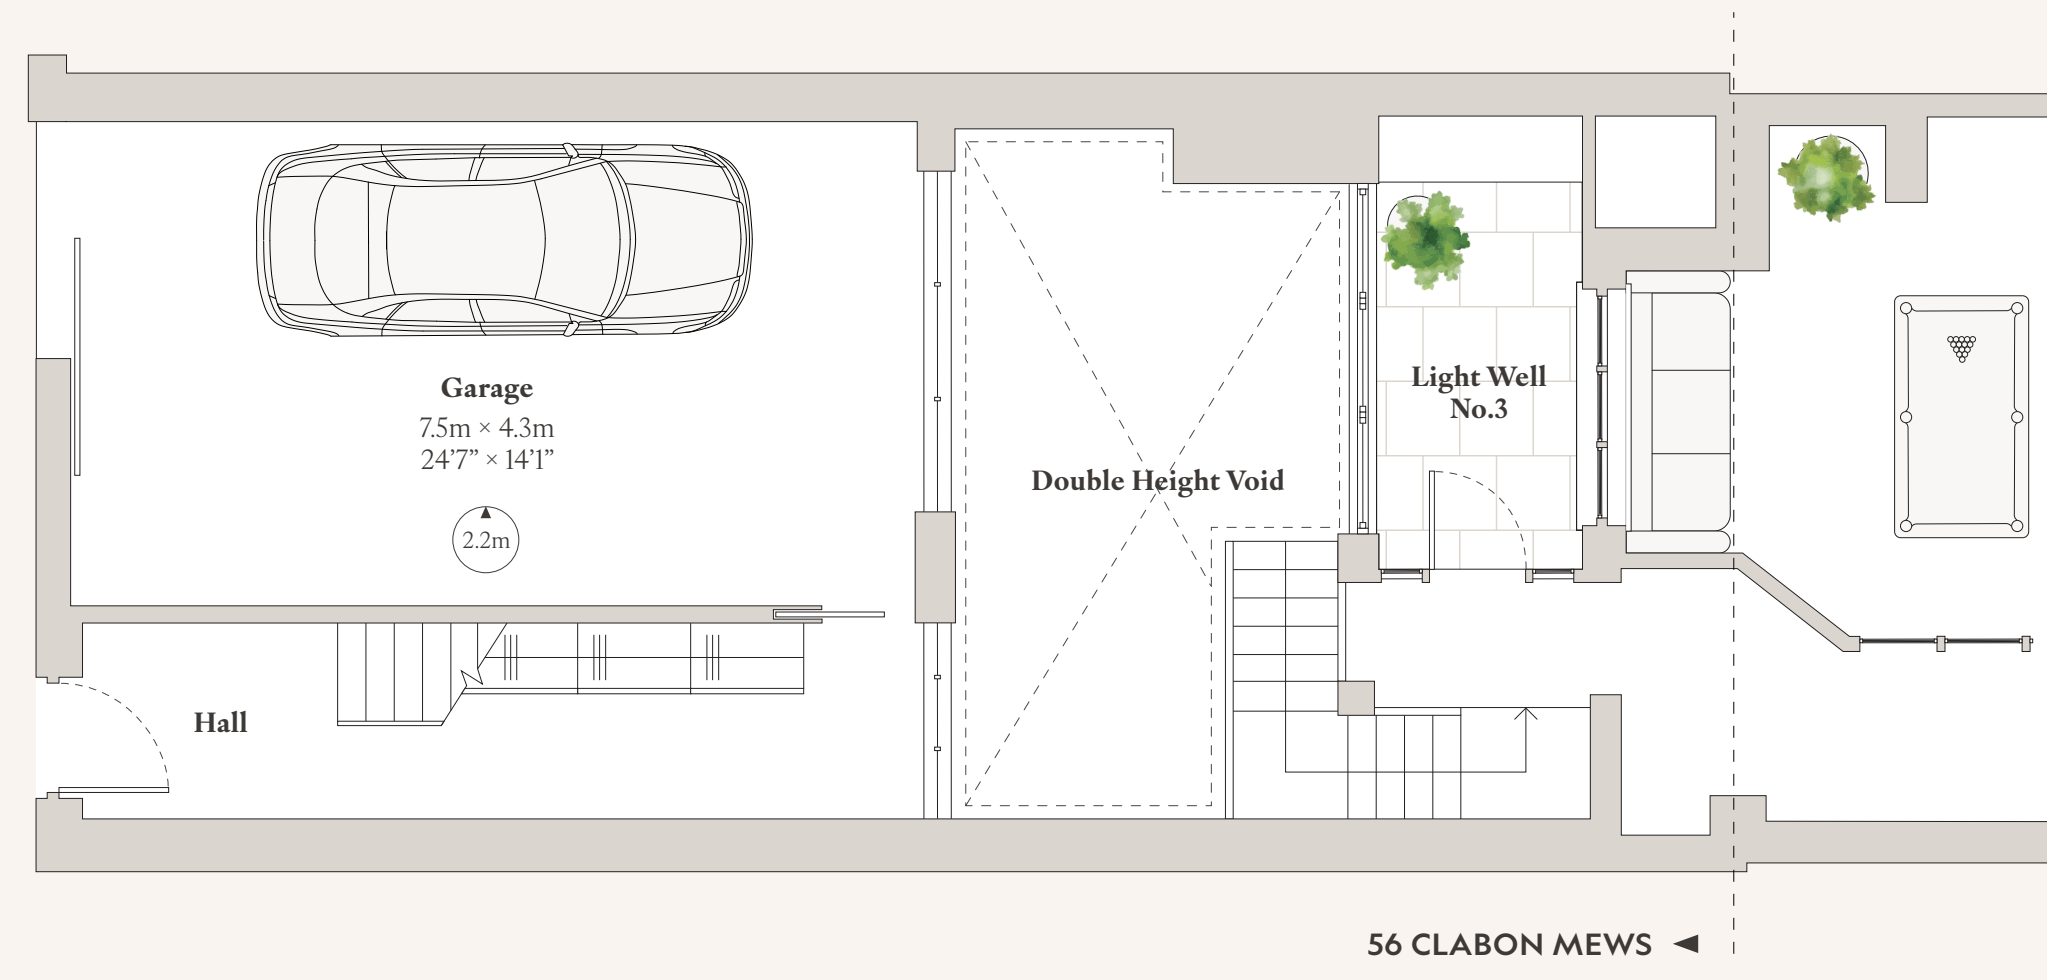

GROUND FLOOR

56 CLABON MEWS

Total Gross Internal Area:
44.8 SqM / 483 SqFt

LOWER GROUND FLOOR

24 CADOGAN SQUARE

Total Gross Internal Area:
161.5 SqM / 1,738 SqFt

FIRST FLOOR

56 CLABON MEWS

Total Gross Internal Area:
34.2 SqM / 368 SqFt

GROUND FLOOR

24 CADOGAN SQUARE

Total Gross Internal Area:
132.8 SqM / 1,429 SqFt

FIRST FLOOR
24 CADOGAN SQUARE

Total Gross Internal Area:
136.7 SqM / 1,471 SqFt

SECOND FLOOR
24 CADOGAN SQUARE

Total Gross Internal Area:
132.4 SqM / 1,425 SqFt

THIRD FLOOR

24 CADOGAN SQUARE

Total Gross Internal Area:
86.3 SqM / 929 SqFt

ROOF TERRACE

24 CADOGAN SQUARE

Total Gross Internal Area:
44.7 SqM / 481 SqFt

LOWER GROUND FLOOR

56 CLABON MEWS

Total Gross Internal Area:
67 SqM / 721 SqFt