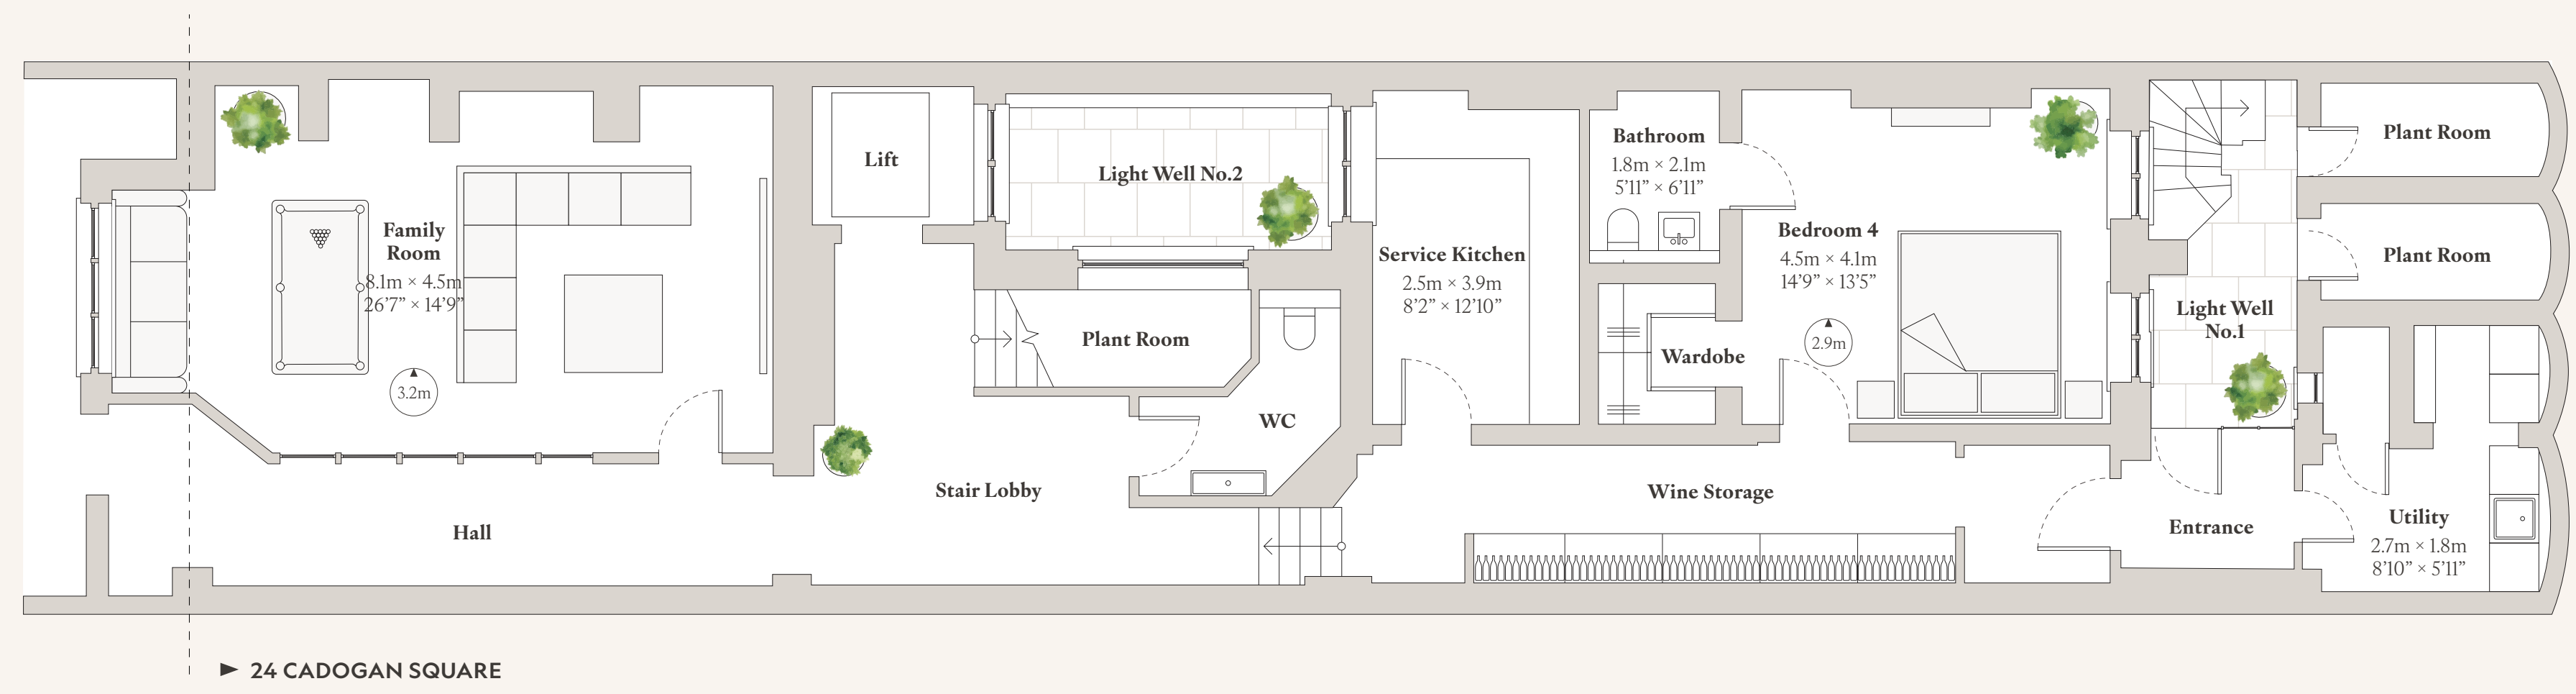

GROUND FLOOR

56 CLABON MEWS

Total Gross Internal Area:
44.8 SqM / 483 SqFt

LOWER GROUND FLOOR

24 CADOGAN SQUARE

Total Gross Internal Area:
161.5 SqM / 1,738 SqFt

FIRST FLOOR

56 CLABON MEWS

Total Gross Internal Area:
34.2 SqM / 368 SqFt

GROUND FLOOR

24 CADOGAN SQUARE

Total Gross Internal Area:
132.8 SqM / 1,429 SqFt

FIRST FLOOR
24 CADOGAN SQUARE

Total Gross Internal Area:
136.7 SqM / 1,471 SqFt

SECOND FLOOR
24 CADOGAN SQUARE

Total Gross Internal Area:
132.4 SqM / 1,425 SqFt

THIRD FLOOR

24 CADOGAN SQUARE

Total Gross Internal Area:
86.3 SqM / 929 SqFt

ROOF TERRACE

24 CADOGAN SQUARE

Total Gross Internal Area:
44.7 SqM / 481 SqFt

LOWER GROUND FLOOR

56 CLABON MEWS

Total Gross Internal Area:
67 SqM / 721 SqFt