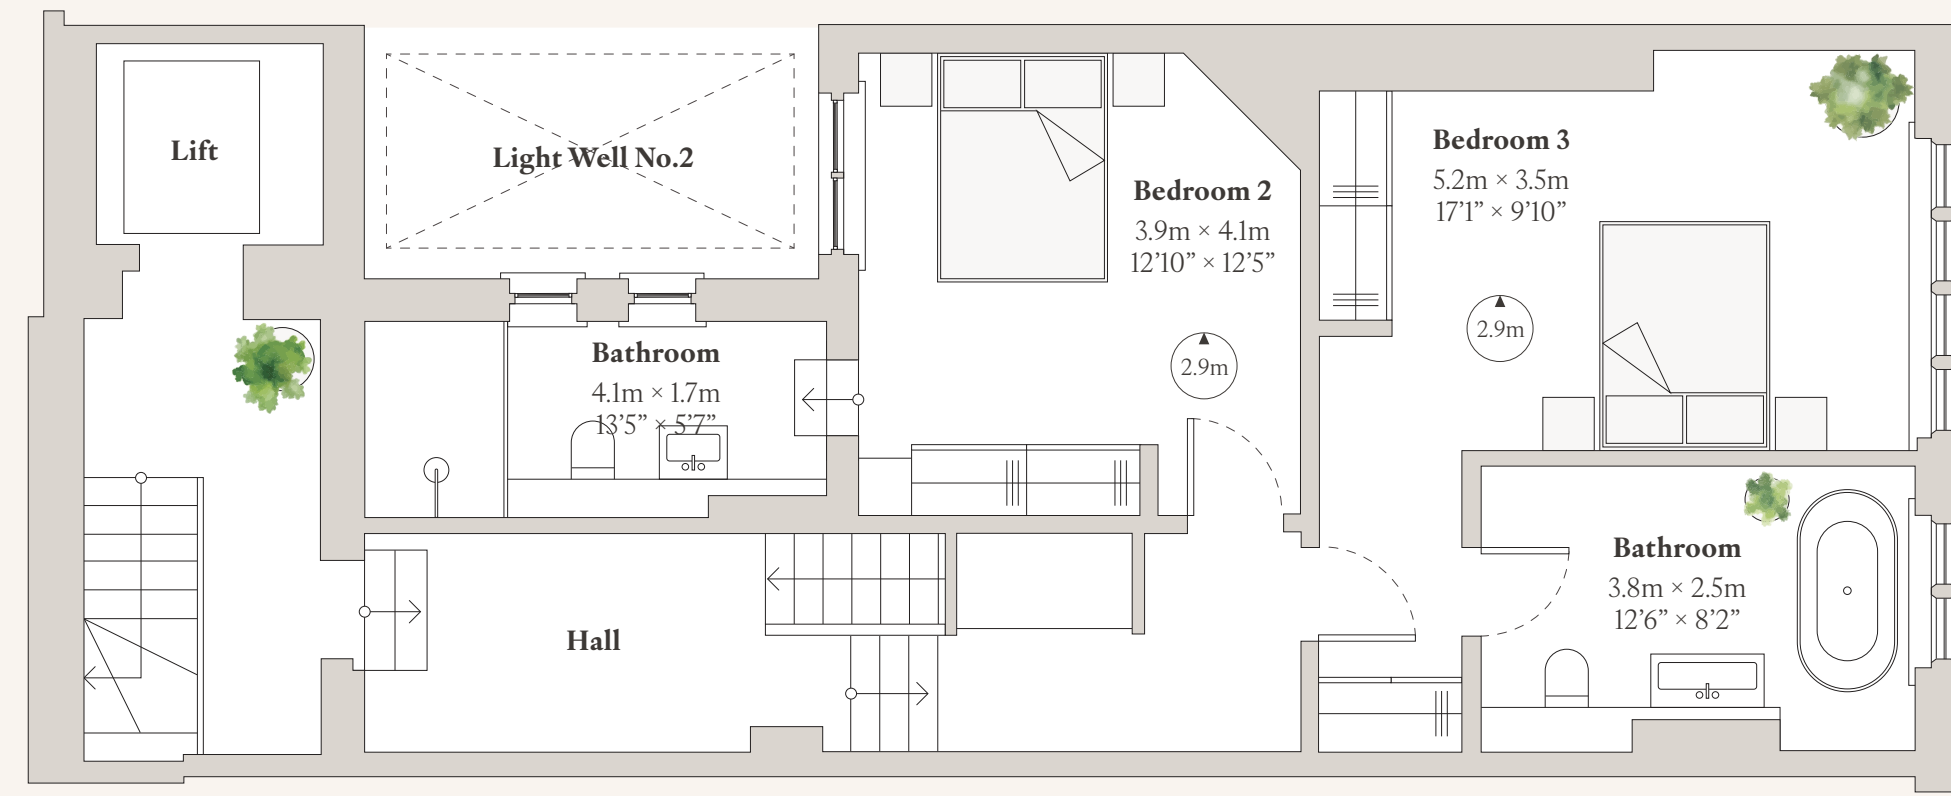

Total Gross Internal Area:
34.2 SqM / 368 SqFt

GROUND FLOOR

24 CADOGAN SQUARE

Total Gross Internal Area:
132.8 SqM / 1,429 SqFt

FIRST FLOOR
24 CADOGAN SQUARE

Total Gross Internal Area:
136.7 SqM / 1,471 SqFt

SECOND FLOOR
24 CADOGAN SQUARE

Total Gross Internal Area:
132.4 SqM / 1,425 SqFt

THIRD FLOOR

24 CADOGAN SQUARE

Total Gross Internal Area:
86.3 SqM / 929 SqFt

ROOF TERRACE

24 CADOGAN SQUARE

Total Gross Internal Area:
44.7 SqM / 481 SqFt

LOWER GROUND FLOOR

56 CLABON MEWS

Total Gross Internal Area:
67 SqM / 721 SqFt