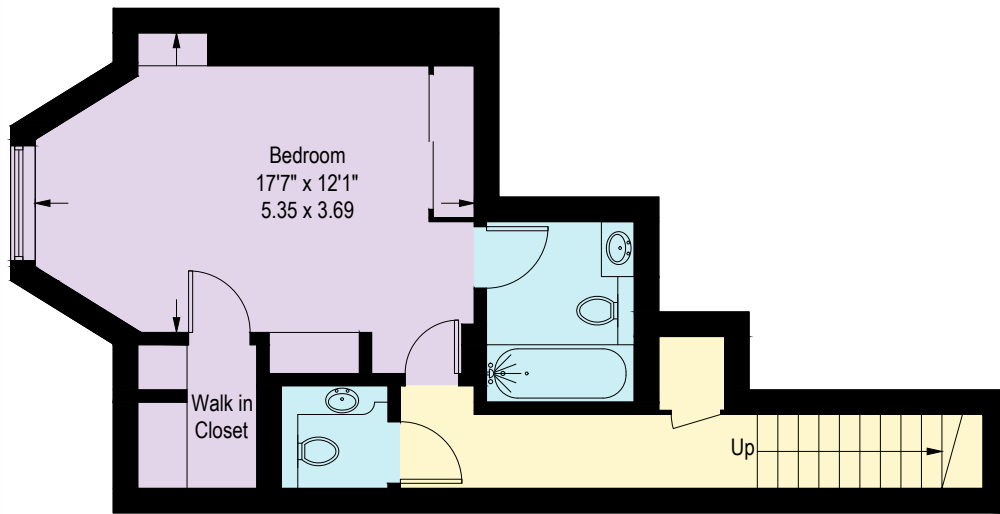

Stanhope Gardens, London, SW7

Approximate Gross Internal Area = 871 sq ft / 80.9 sq m

Lower Ground Floor

Ground Floor

Illustration for identification purposes only,
measurements are approximate, not to scale. (ID1090182)