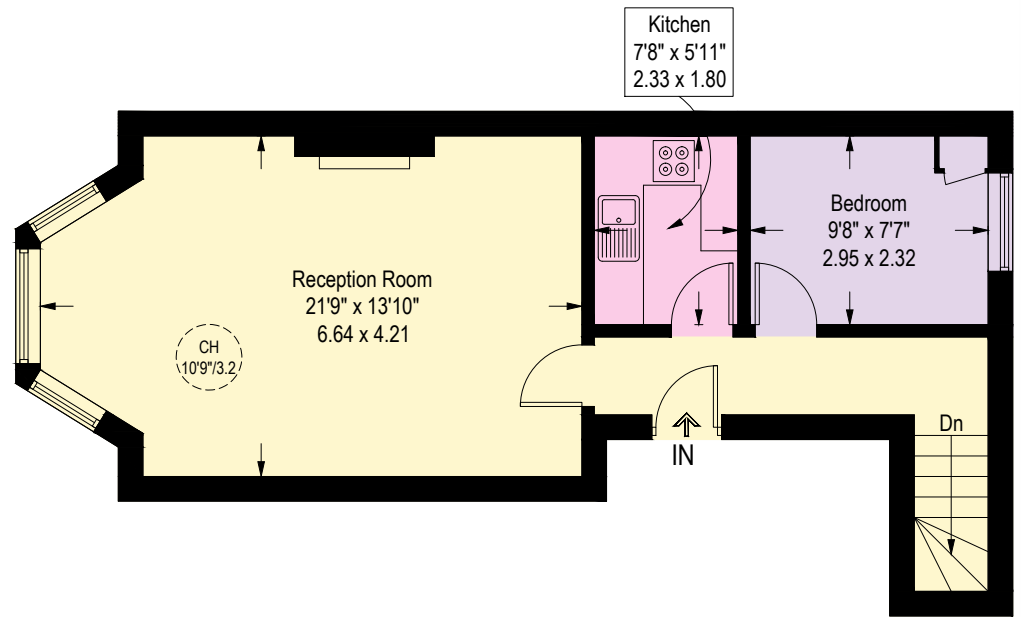

Stanhope Gardens, London, SW7

Approximate Gross Internal Area = 871 sq ft / 80.9 sq m

Lower Ground Floor

Ground Floor

Illustration for identification purposes only,
measurements are approximate, not to scale. (ID1090182)