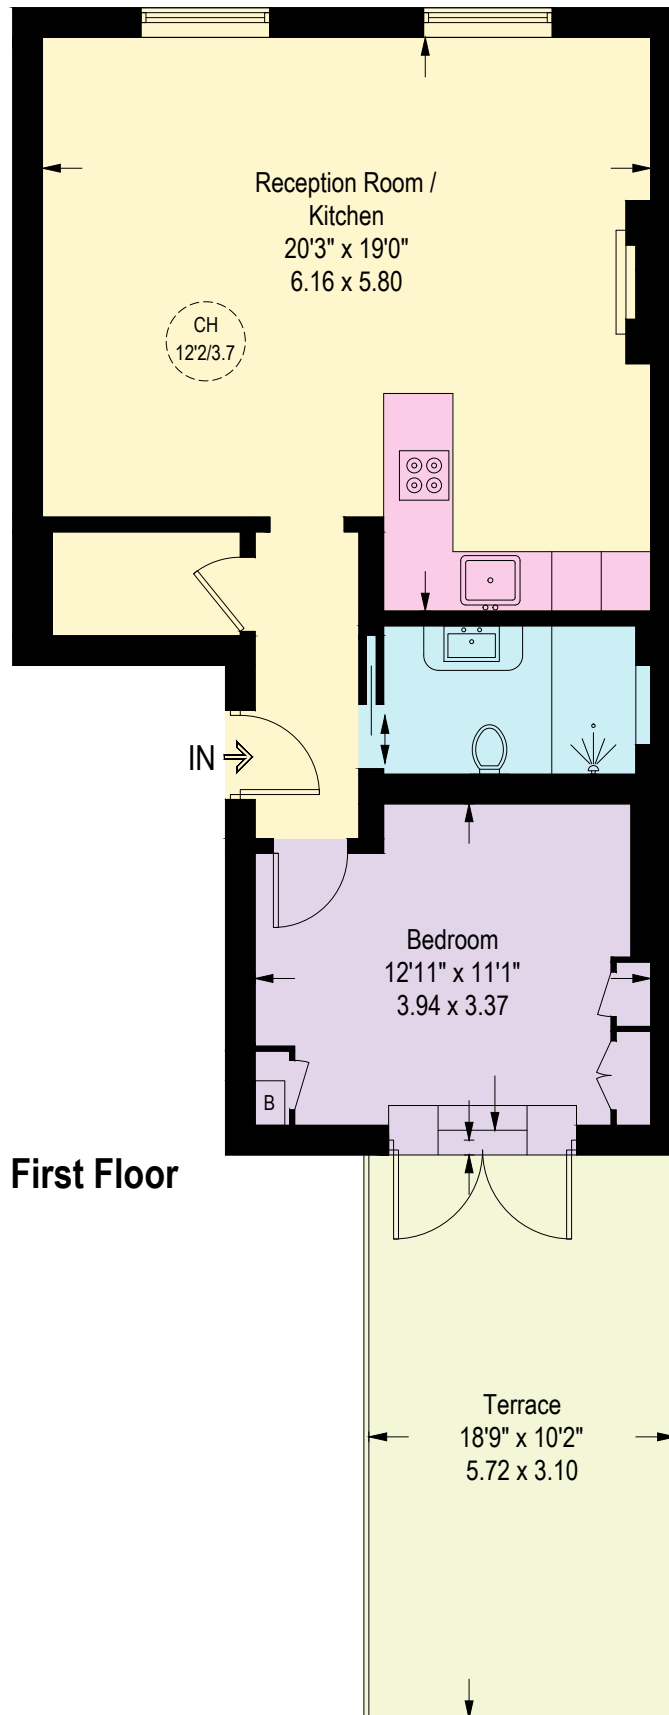

Stanhope Mews West, London, SW7

Approximate Gross Internal Area = 618 sq ft / 57.4 sq m

Illustration for identification purposes only,
measurements are approximate, not to scale. (ID1169013)