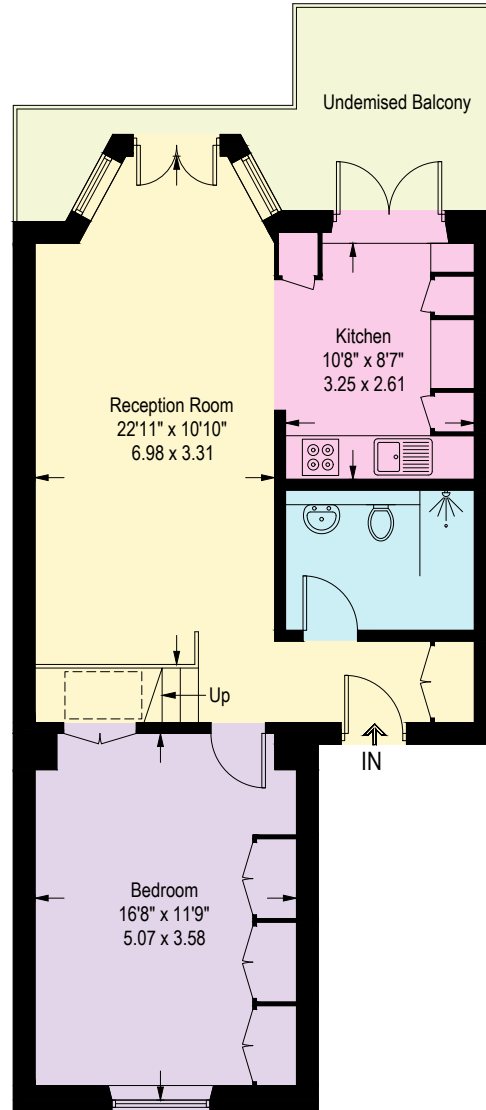

# Courtfield Gardens

Approximate Gross Internal Area = 811 sq ft / 75.4 sq m  
Reduced Headroom = 9 sq ft / 0.8 sq m  
Total = 820 sq ft / 76.2 sq m  
(Including Mezzanine)

**First Floor**

**Mezzanine**

Illustration for identification purposes only,  
measurements are approximate, not to scale. (ID1167195)