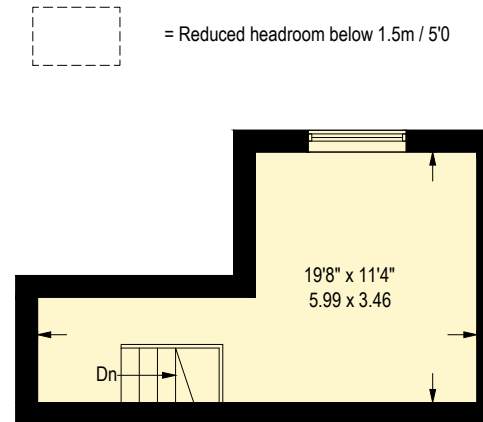

# Courtfield Gardens

Approximate Gross Internal Area = 811 sq ft / 75.4 sq m  
Reduced Headroom = 9 sq ft / 0.8 sq m  
Total = 820 sq ft / 76.2 sq m  
(Including Mezzanine)

**First Floor**

**Mezzanine**

Illustration for identification purposes only,  
measurements are approximate, not to scale. (ID1167195)