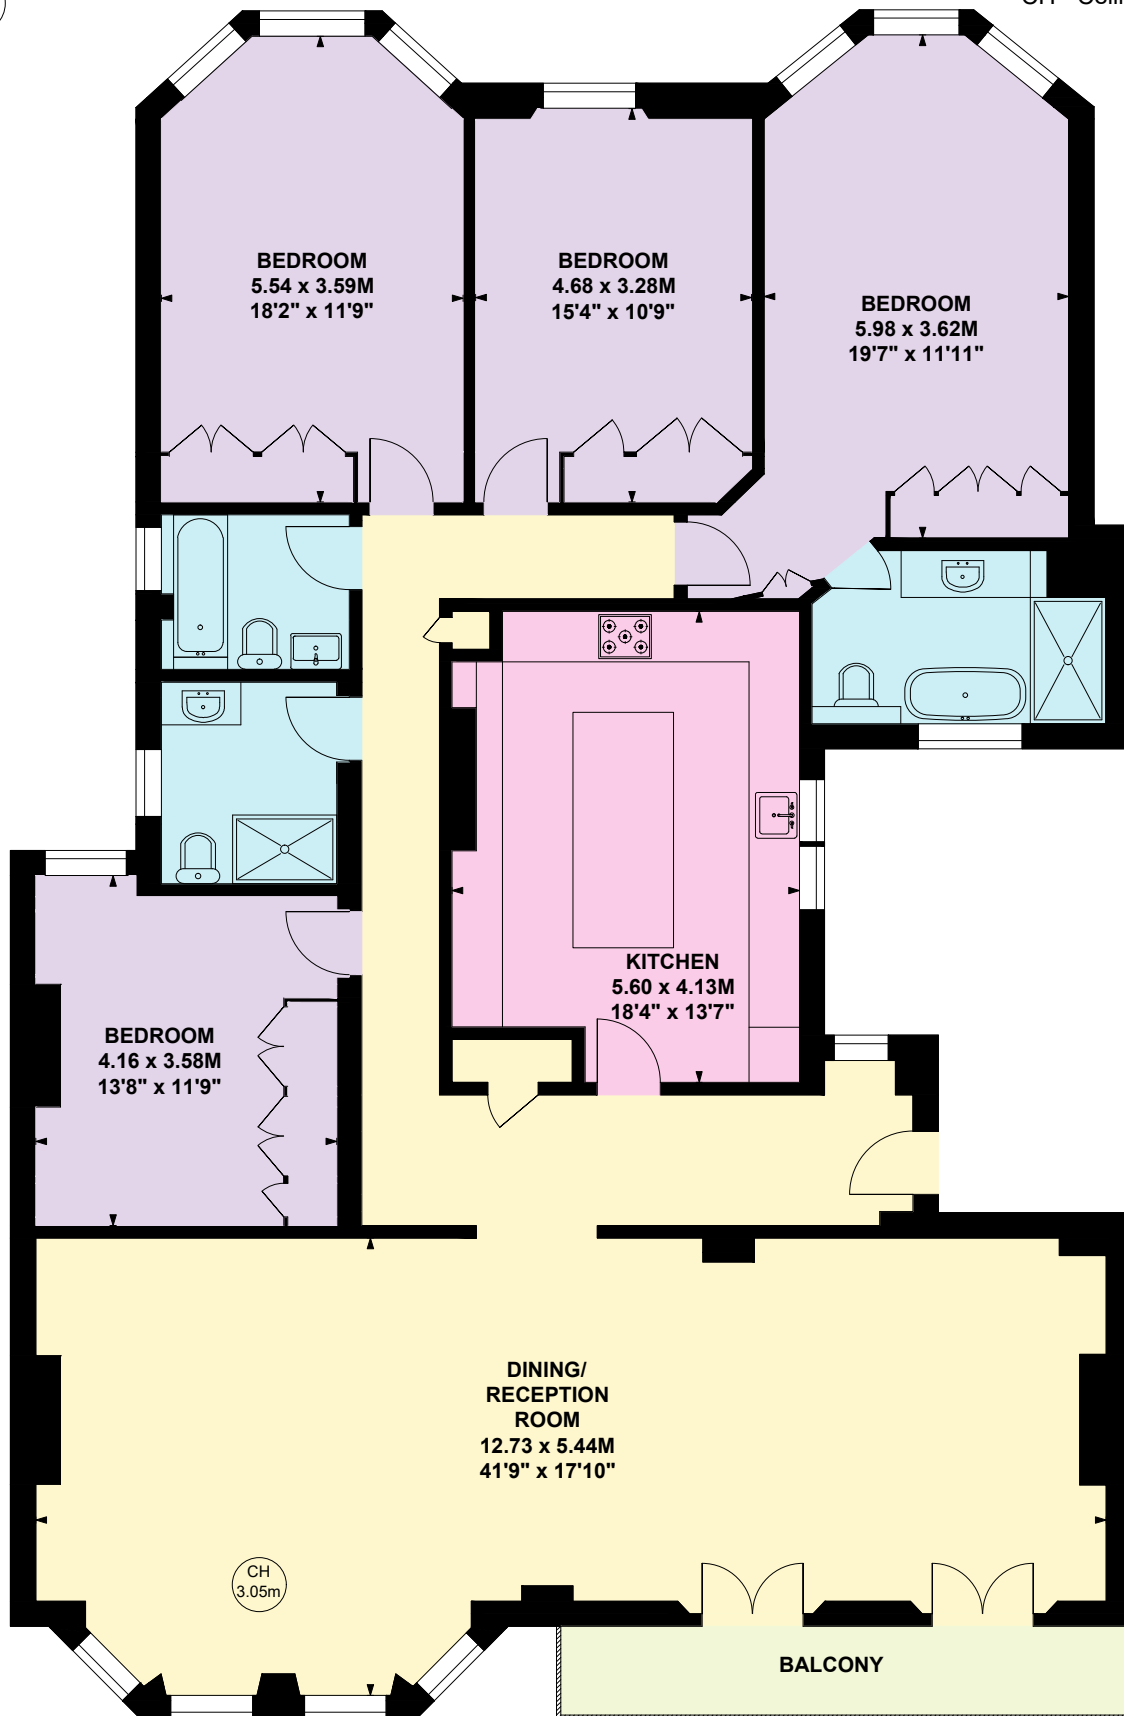

# Kensington Mansions, SW5

Approximate Gross Internal Area : 204.84 Sq. metres  
2205 Sq. feet

Key :  
CH - Ceiling Height

## THIRD FLOOR

Not to scale, for guidance only and must not be relied upon as a statement of fact.  
All measurements and areas are approximate only