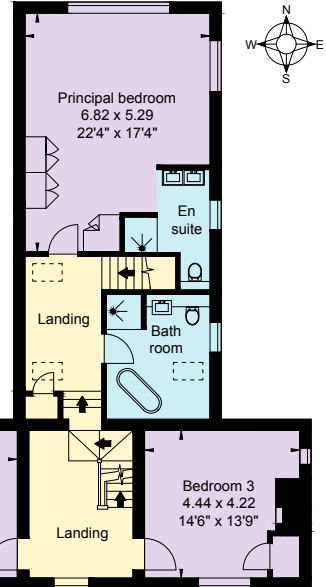

Outbuildings  
Not shown in  
actual location /  
orientation

Caldecote Farm  
Calcutt

APPROXIMATE GROSS INTERNAL AREA:  
House: 350 sq m (3,768 sq ft)  
Outbuildings: 401 sq m (4,316 sq ft)  
Total: 751 sq m (8,084 sq ft)  
inc. restricted head height  
© www.cotswoldplans.co.uk  
ma/15839

This plan is for guidance only and must not be relied upon as a statement of fact. Attention is drawn to the Important Notice on the last page of text of the Particulars.

Denotes restricted head height

Second Floor

First Floor

Ground Floor