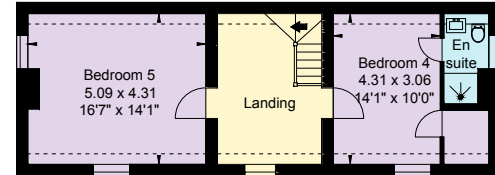

Outbuildings  
Not shown in  
actual location /  
orientation

Caldecote Farm  
Calcutt

APPROXIMATE GROSS INTERNAL AREA:  
House: 350 sq m (3,768 sq ft)  
Outbuildings: 401 sq m (4,316 sq ft)  
Total: 751 sq m (8,084 sq ft)  
inc. restricted head height  
© www.cotswoldplans.co.uk  
ma/15839

Second Floor

First Floor

Ground Floor