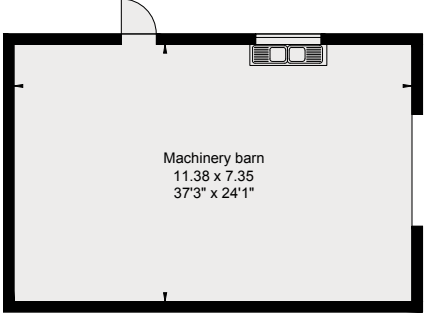

Outbuildings  
Not shown in  
actual location /  
orientation

Caldecote Farm  
Calcutt

APPROXIMATE GROSS INTERNAL AREA:  
House: 350 sq m (3,768 sq ft)  
Outbuildings: 401 sq m (4,316 sq ft)  
Total: 751 sq m (8,084 sq ft)  
inc. restricted head height  
© www.cotswoldplans.co.uk  
ma/15839

This plan is for guidance only and must not be relied upon as a statement of fact. Attention is drawn to the Important Notice on the last page of text of the Particulars.

Denotes restricted head height