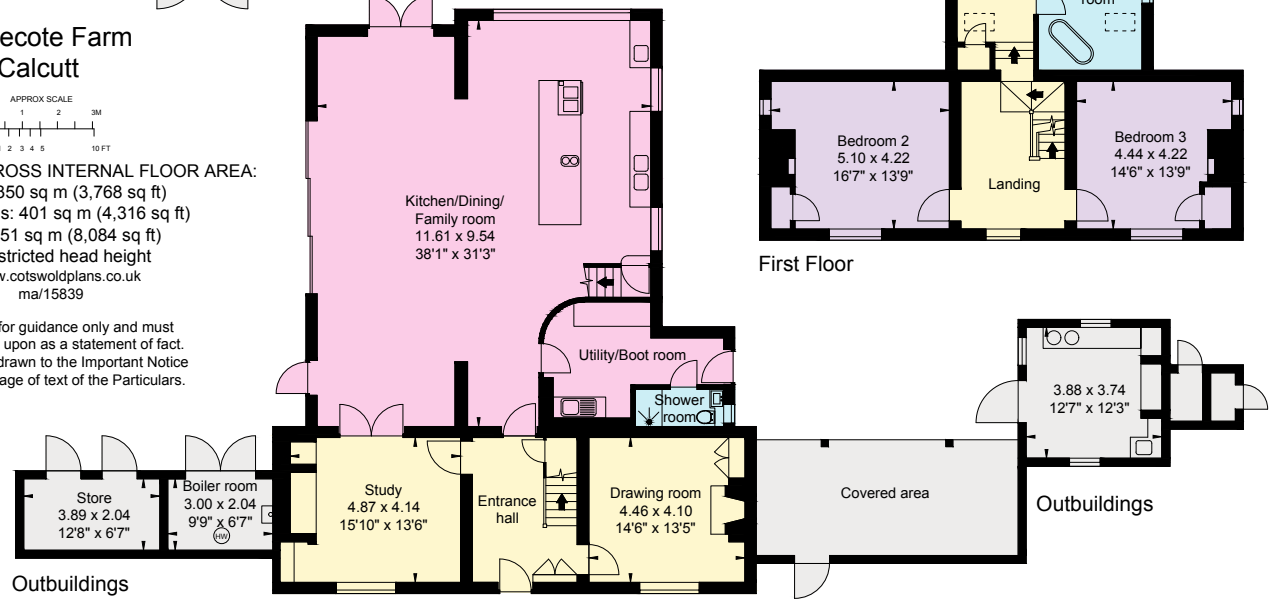

Outbuildings  
Not shown in  
actual location /  
orientation

Caldecote Farm  
Calcutt

APPROXIMATE GROSS INTERNAL AREA:  
House: 350 sq m (3,768 sq ft)  
Outbuildings: 401 sq m (4,316 sq ft)  
Total: 751 sq m (8,084 sq ft)  
inc. restricted head height  
© www.cotswoldplans.co.uk  
ma/15839

This plan is for guidance only and must not be relied upon as a statement of fact. Attention is drawn to the Important Notice on the last page of text of the Particulars.

Denotes restricted head height

Second Floor

First Floor

Ground Floor