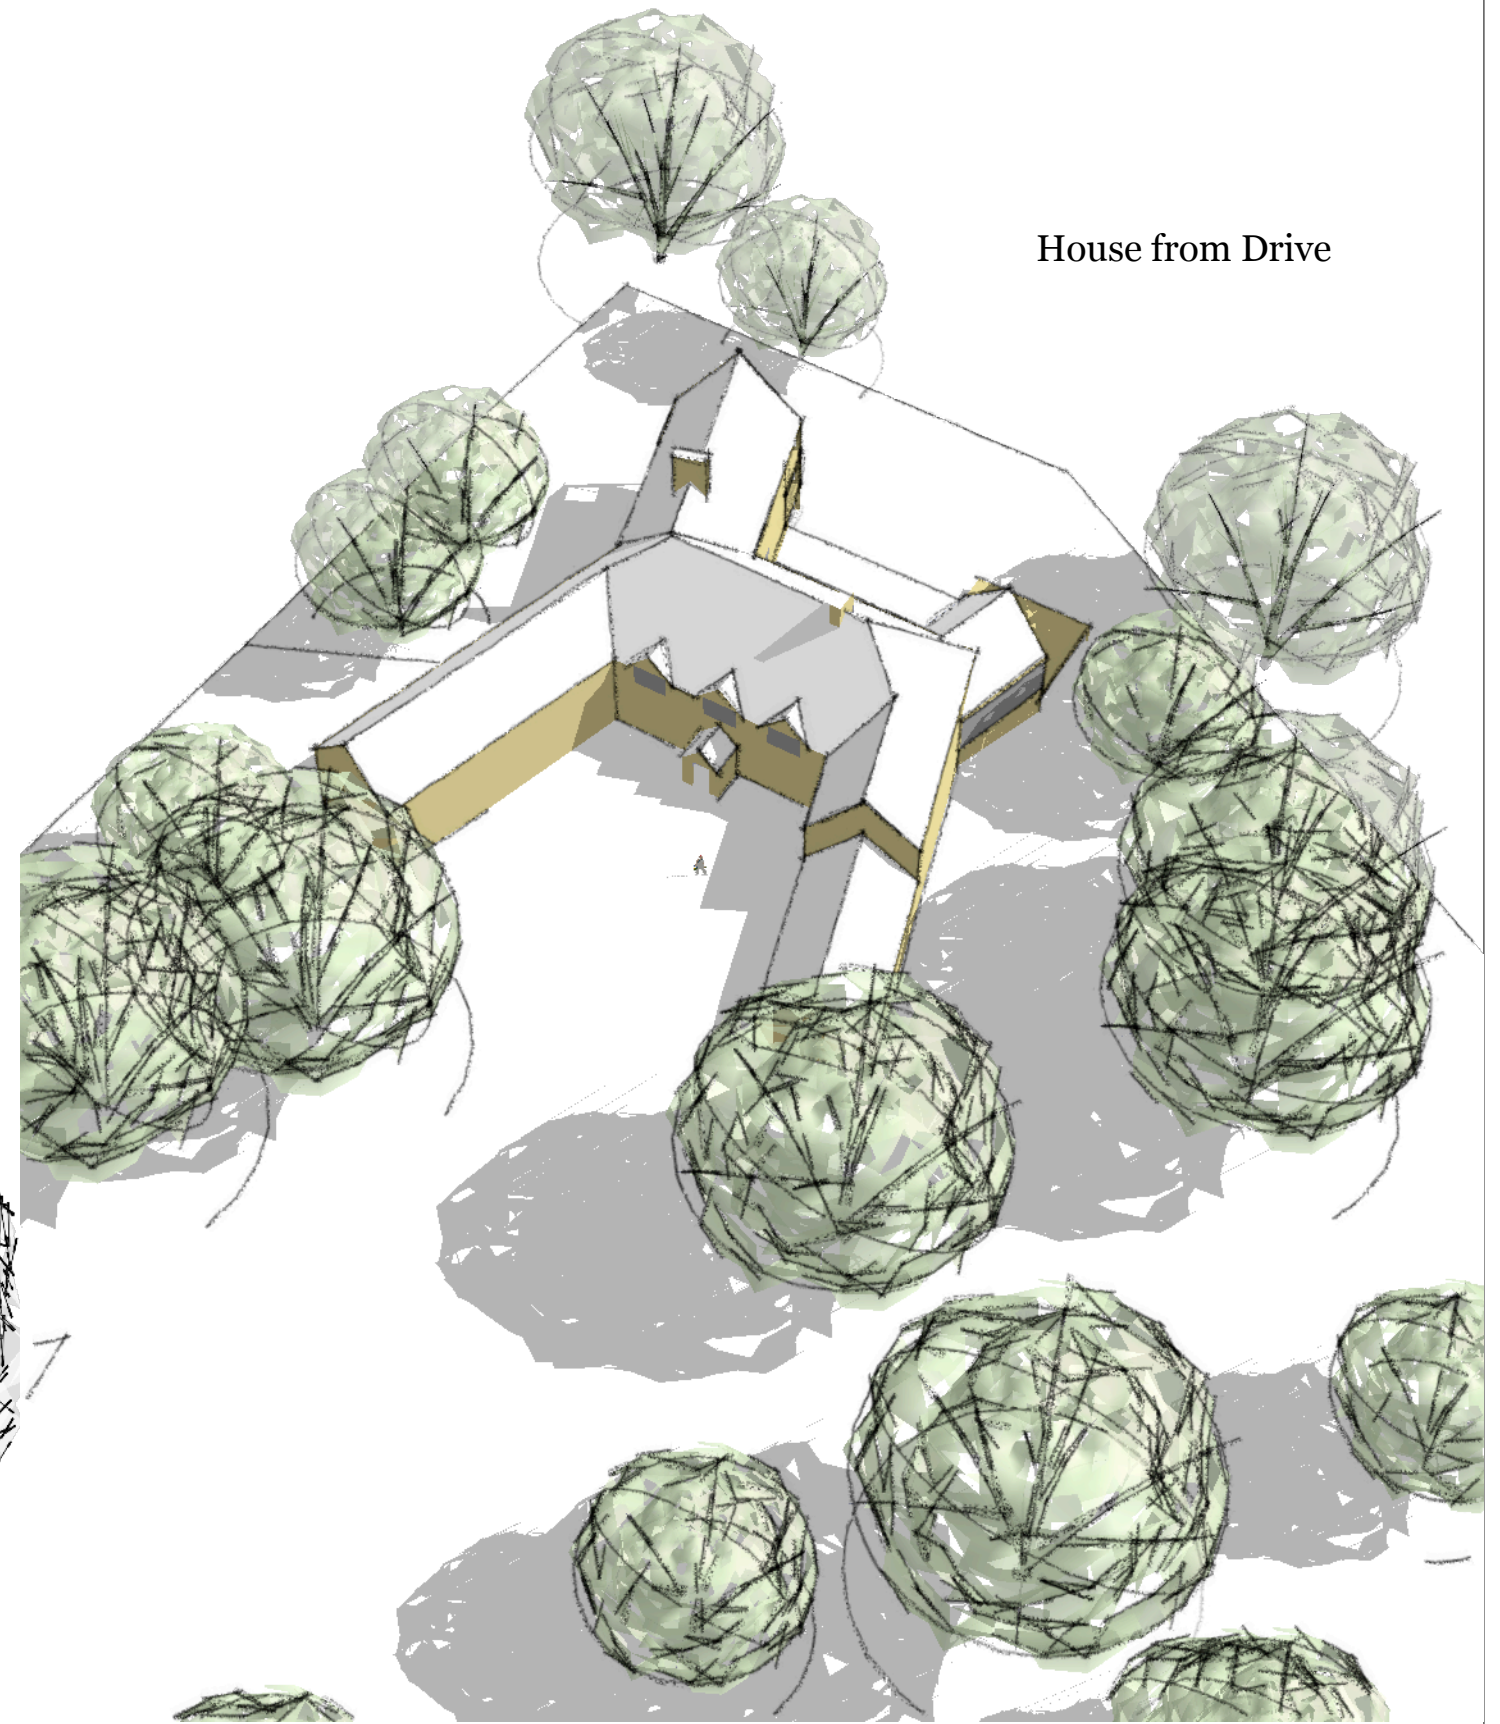

CLIENT	Mr P Rogers	SHEET SIZE	A1
PROJECT	Boat Cottage, Welford on Avon	JOB/DRAWING NUMBER	808
TITLE	PROPOSED FIRST FLOOR PLAN		
SCALE	1:100		
DATE	April 2017	CAD FILE	808_May Scheme
DRAWN	MK	CHKD	**

HEC Basic Template v2017/1.0

DRAWN BY
 TRE
 DATE
 14/06/16

ISSUE
 -

DESCRIPTION
 Revised Concept Scheme
 Site Plan

808
SK 02

House from River Bank

House from Drive

HAWKES EDWARDS & CAVE
 CHARTERED ARCHITECTS
 1 OLD TOWN
 STRATFORD-UPON-AVON
 WARWICKSHIRE CV37 6BG
 01789 298877

CLIENT
 Mr & Mrs P Rogers

PROJECT
 Boat Cottage
 Welford-on-Avon

PROJECT NO.
 808

DRAWN BY
 TRE
 DATE
 14/06/16

ISSUE
 -

DESCRIPTION
 Revised Concept Scheme
 Block Models

808
SK 03