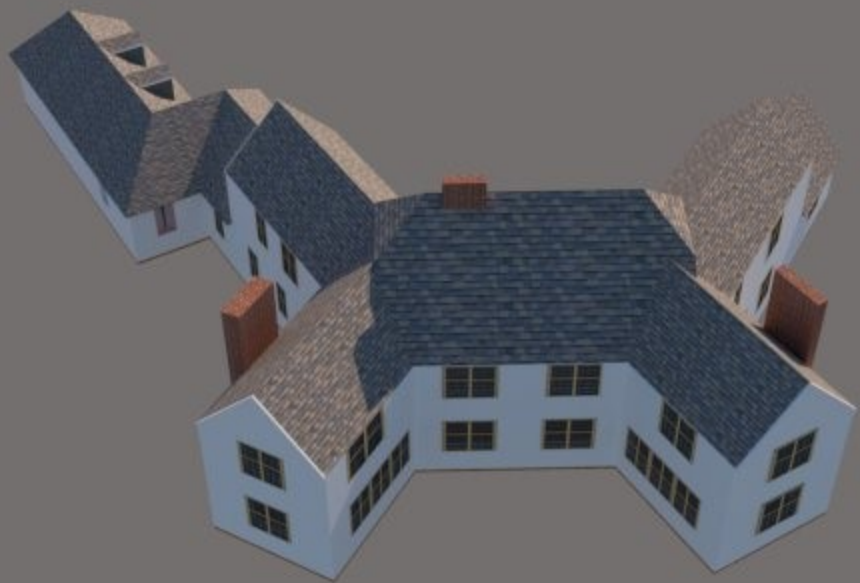

HAWKES EDWARDS

CHARTERED ARCHITECTS

HAWKES EDWARDS

CHARTERED ARCHITECTS

REVISION HISTORY			
REV	DESCRIPTION	DATE	APPROVED

DO NOT SCALE - USE FIGURED DIMENSIONS ONLY

 **HAWKES EDWARDS** 1 Old Town
 Stratford-upon-Avon
 Warwickshire CV37 6BG
 T 01789 298877
 www.hawkesedwards.com
 CHARTERED ARCHITECTS
 HISTORIC BUILDING CONSULTANTS

CLIENT	Mr P Rogers	SHEET SIZE	A1
PROJECT	Boat Cottage, Welford on Avon	JOB/DRAWING NUMBER	808
TITLE	PROPOSED FIRST FLOOR PLAN		
SCALE	1:100		
DATE	April 2017	CAD FILE	808_May Scheme
DRAWN	MK	CHKD	**

HEC Basic Template v2017/1.0

DRAWN BY
 TRE
 DATE
 14/06/16

ISSUE
 -

DESCRIPTION
 Revised Concept Scheme
 Site Plan

808
SK 02

House from River Bank

House from Drive

HAWKES EDWARDS & CAVE
 CHARTERED ARCHITECTS
 1 OLD TOWN
 STRATFORD-UPON-AVON
 WARWICKSHIRE CV37 6BG
 01789 298877

CLIENT
 Mr & Mrs P Rogers

PROJECT
 Boat Cottage
 Welford-on-Avon

PROJECT NO.
 808

DRAWN BY
 TRE
 DATE
 14/06/16

ISSUE
 -

DESCRIPTION
 Revised Concept Scheme
 Block Models

808
SK 03