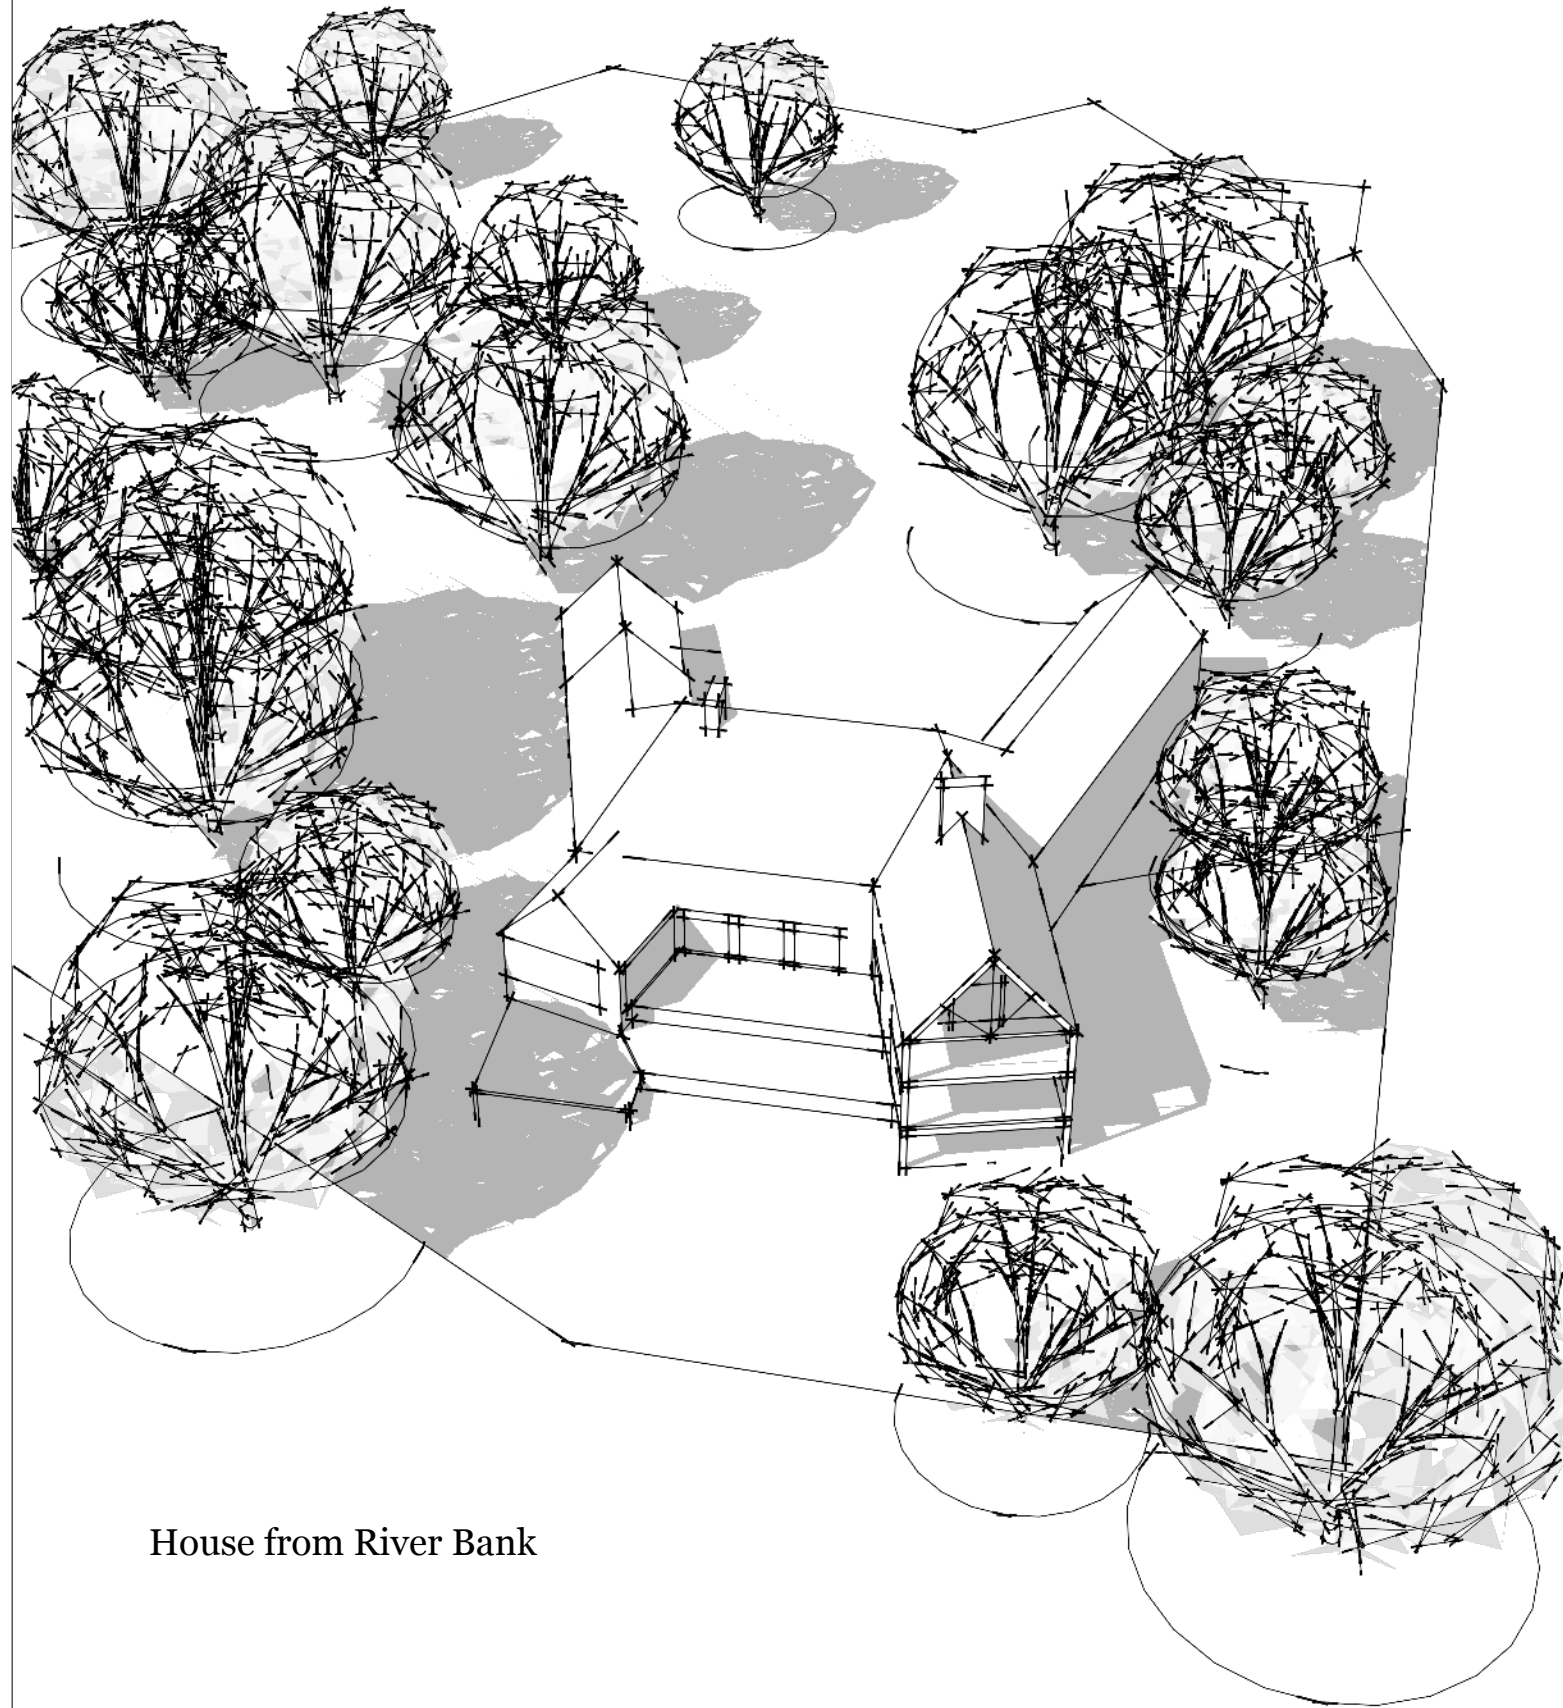

CLIENT	Mr P Rogers	SHEET SIZE	A1
PROJECT	Boat Cottage, Welford on Avon	JOB/DRAWING NUMBER	808
TITLE	PROPOSED FIRST FLOOR PLAN		
SCALE	1:100		
DATE	April 2017	CAD FILE	808_May Scheme
DRAWN	MK	CHKD	**

HEC Basic Template v2017/1.0

DRAWN BY
 TRE
 DATE
 14/06/16

ISSUE
 -

DESCRIPTION
 Revised Concept Scheme
 Site Plan

808
SK 02

House from River Bank

House from Drive

HAWKES EDWARDS & CAVE
 CHARTERED ARCHITECTS
 1 OLD TOWN
 STRATFORD-UPON-AVON
 WARWICKSHIRE CV37 6BG
 01789 298877

CLIENT
 Mr & Mrs P Rogers

PROJECT
 Boat Cottage
 Welford-on-Avon

PROJECT NO.
 808

DRAWN BY
 TRE
 DATE
 14/06/16

ISSUE
 -

DESCRIPTION
 Revised Concept Scheme
 Block Models

808
SK 03