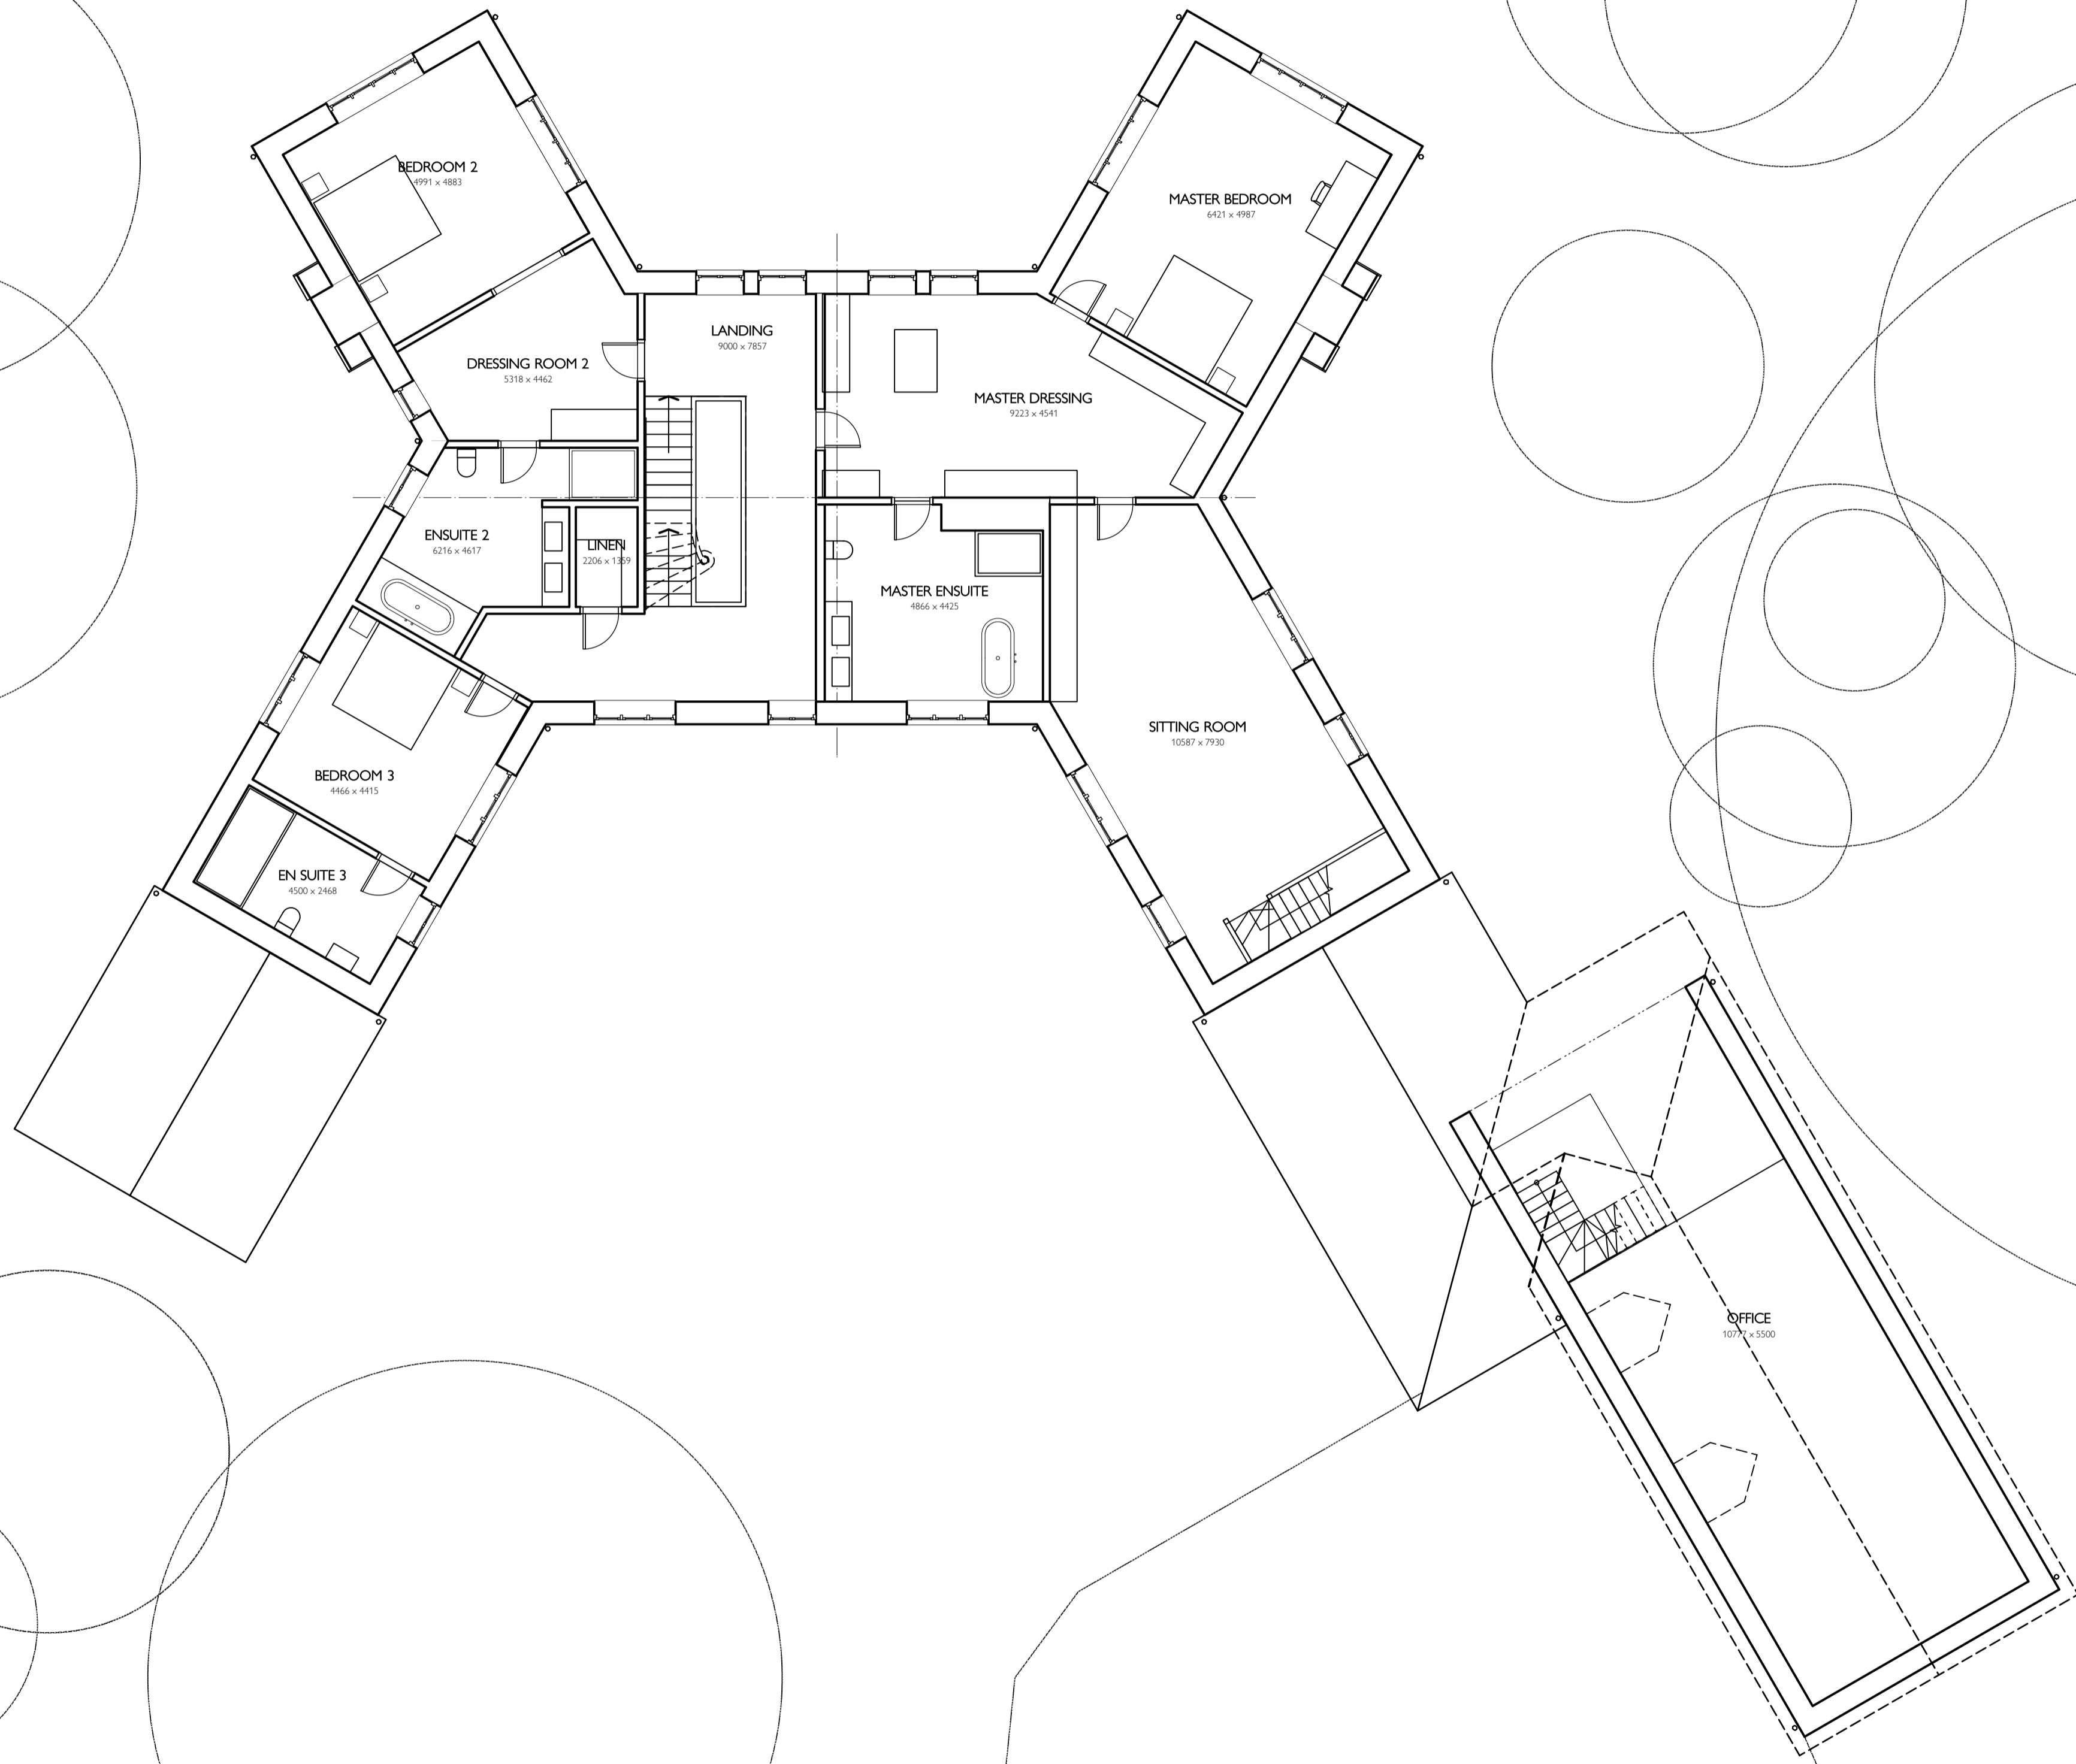

REVISION HISTORY			
REV	DESCRIPTION	DATE	APPROVED

DO NOT SCALE - USE FIGURED DIMENSIONS ONLY

HAWKES EDWARDS 1 Old Town
Stratford-upon-Avon
Warwickshire CV37 6BG
T 01789 298877
www.hawkesedwards.com
CHARTERED ARCHITECTS
HISTORIC BUILDING CONSULTANTS

CLIENT	Mr P Rogers	SHEET SIZE	A1
PROJECT	Boat Cottage, Welford on Avon	JOB/DRAWING NUMBER	808
TITLE	PROPOSED FIRST FLOOR PLAN		
SCALE	1:100		
DATE	April 2017	CAD FILE	808_May Scheme
DRAWN	MK	CHKD	**

HEC Basic Template v2017/1.0