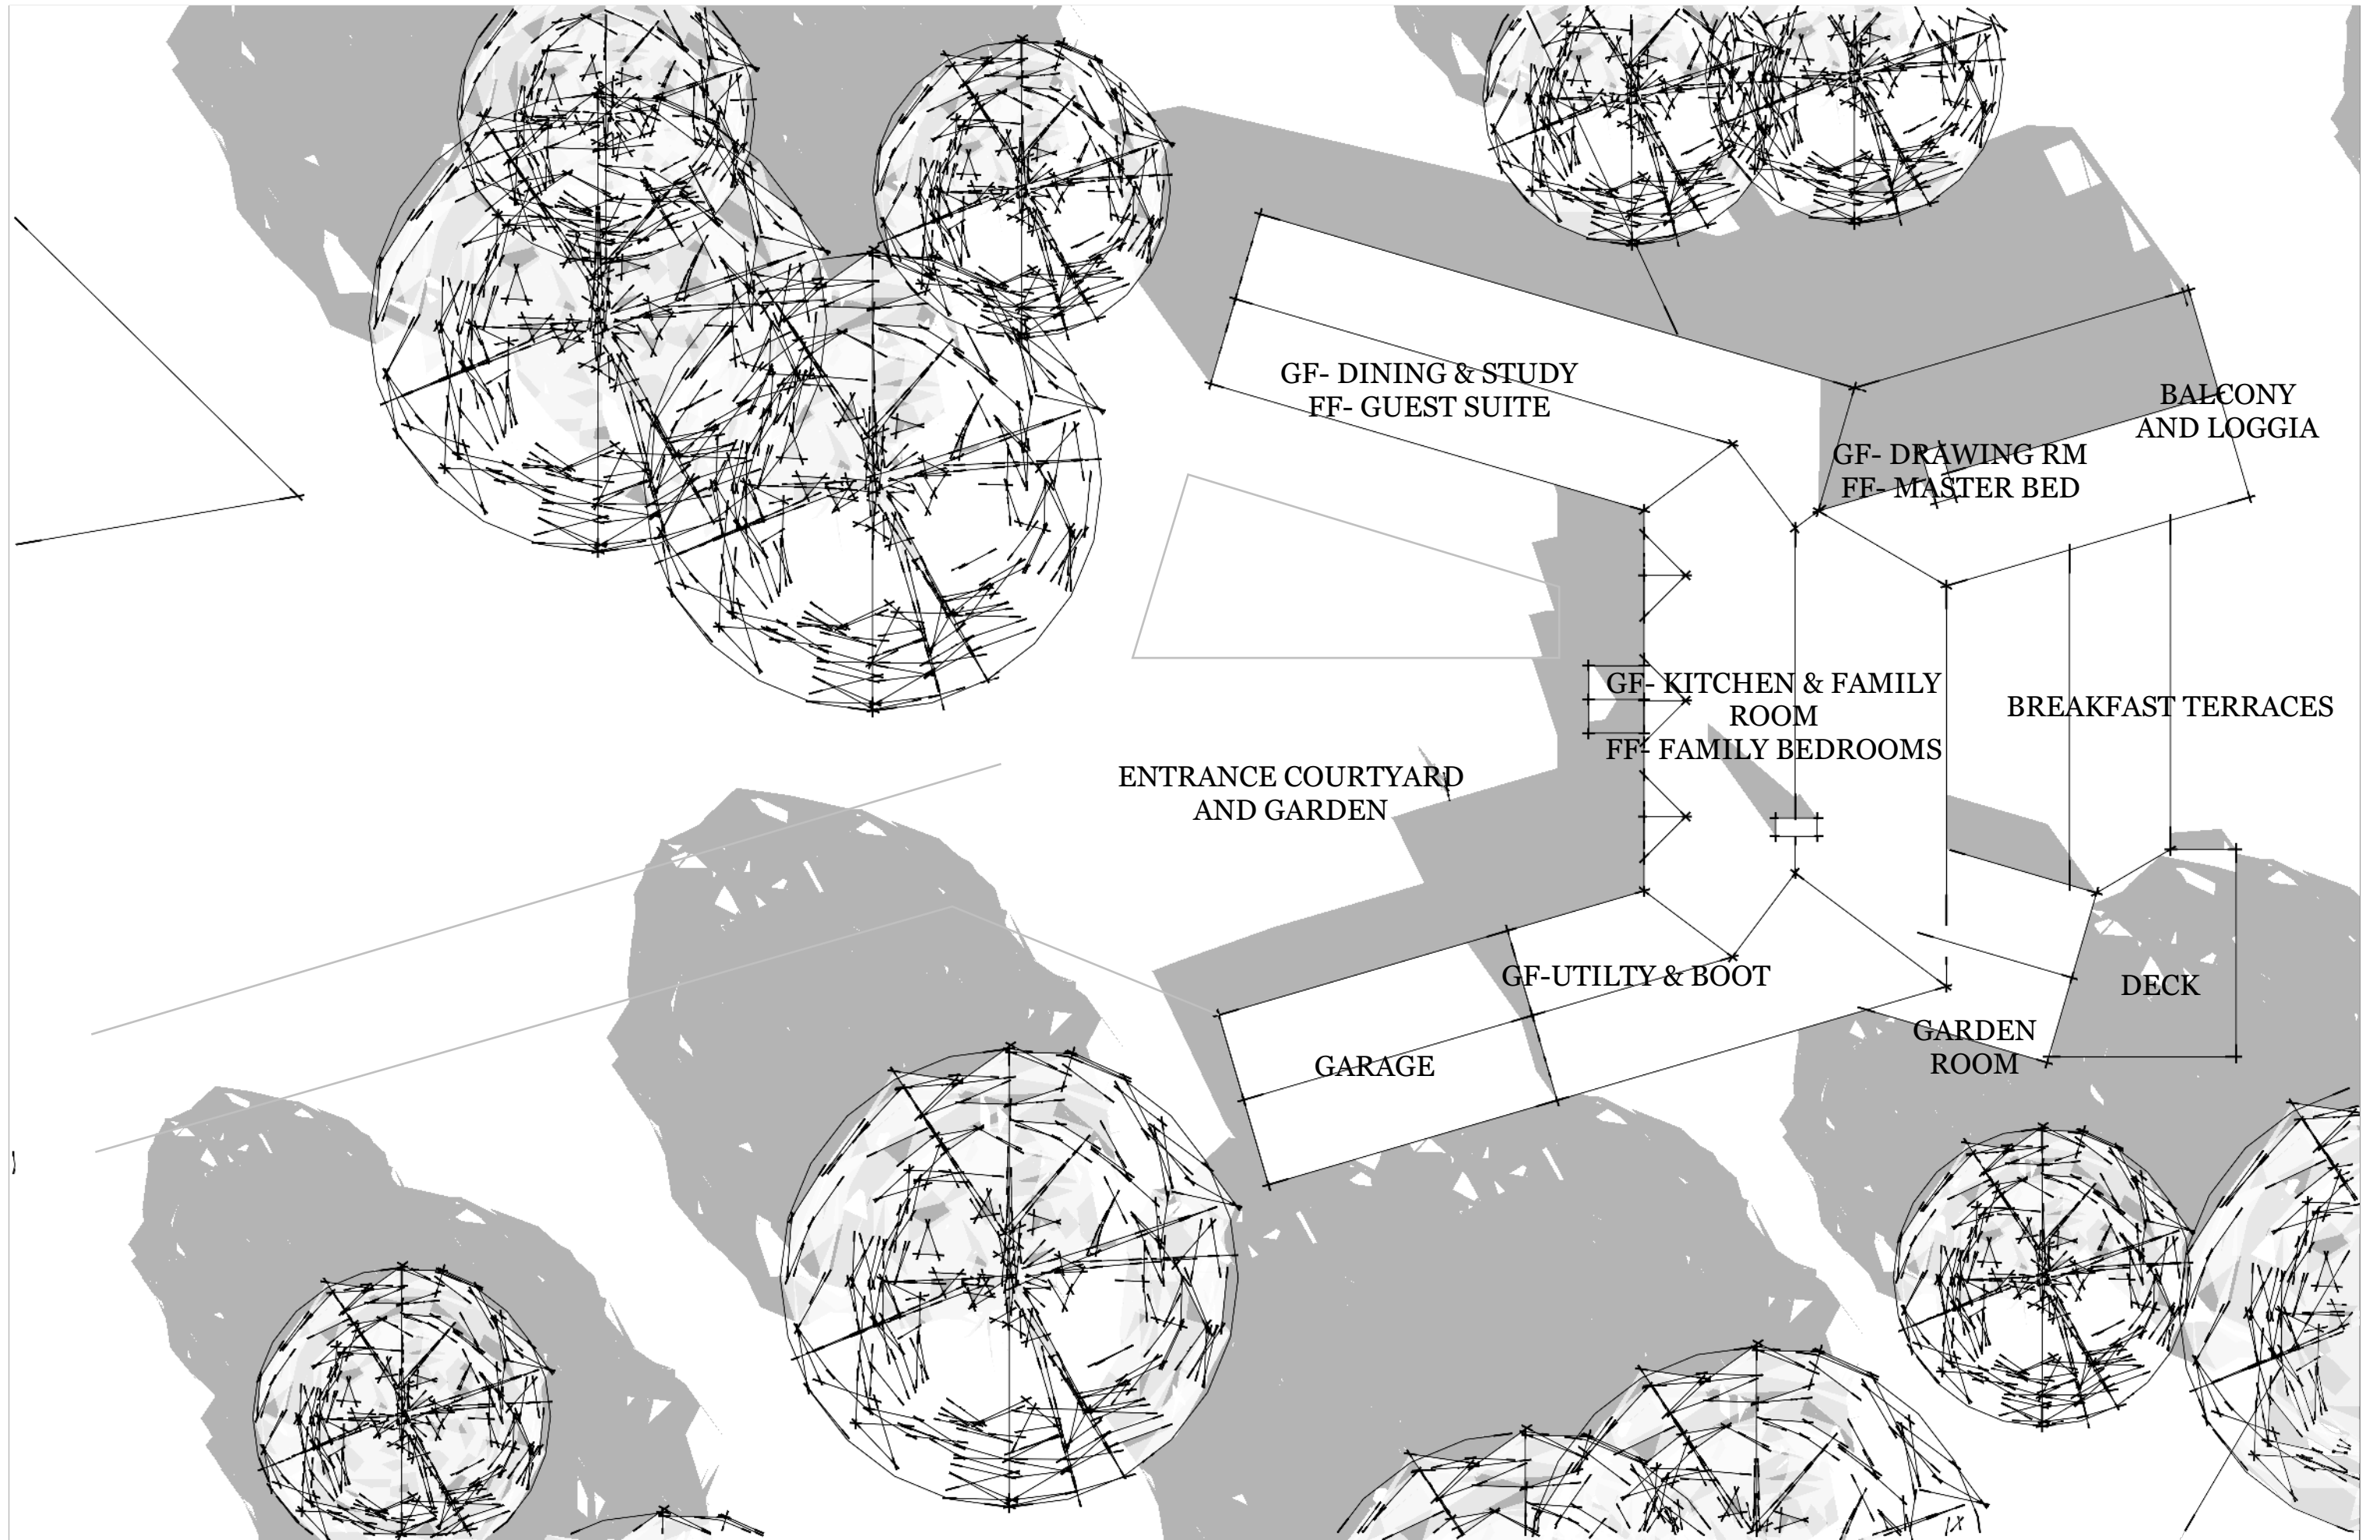

HAWKES EDWARDS & CAVE
CHARTERED ARCHITECTS
1 OLD TOWN
STRATFORD-UPON-AVON
WARWICKSHIRE CV37 6BG
01789 298877

CLIENT
Mr & Mrs P Rogers

PROJECT
Boat Cottage
Welford-on-Avon

PROJECT NO.
808

DRAWN BY
TRE
DATE
14/06/16

ISSUE
-

DESCRIPTION
Revised Concept Scheme
Site Plan

808
SK 02