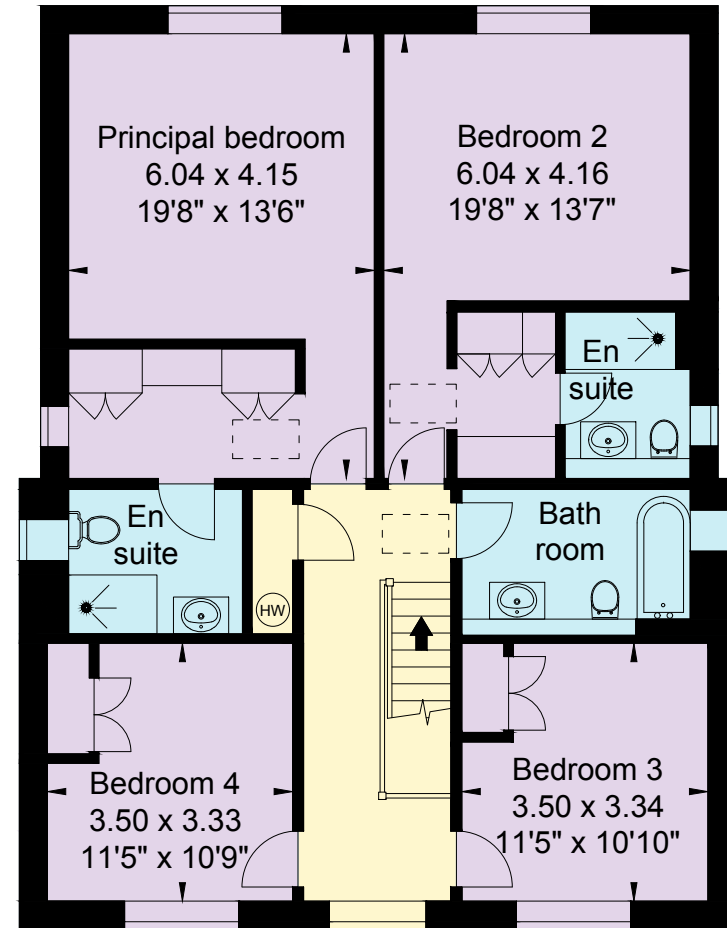

Ground Floor

First Floor

APPROXIMATE GROSS INTERNAL FLOOR AREA:  
206 sq m (2,218 sq ft)

This plan is for guidance only and must not be relied upon as a statement of fact. Attention is drawn to the Important Notice on the last page of text of the Particulars.

Old Field House  
Upper Brailes