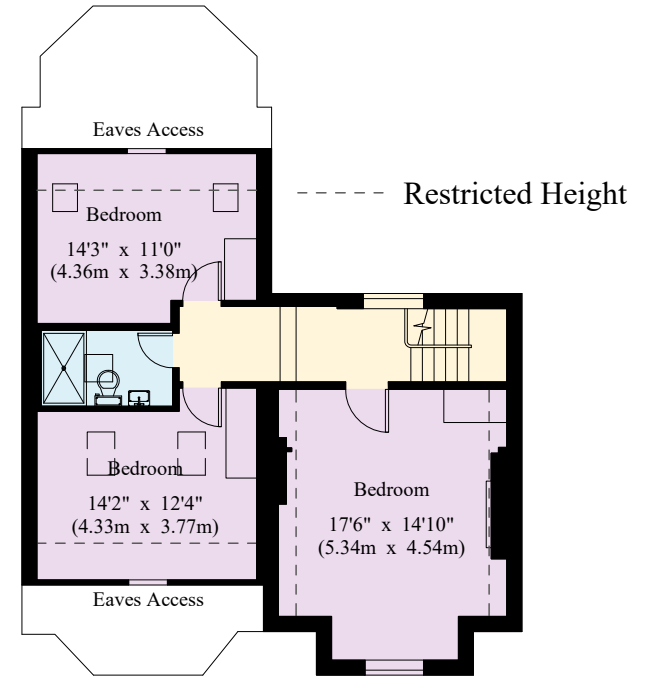

# Castleton House

**Gross Internal Area : 368.1 sq.m (3962 sq.ft.)**

*(Including Garage)*

© 26/11/24 Trueplan (UK) Ltd. 01892 614 881

This plan is for guidance only and must not be relied upon as a statement of fact. Attention is drawn to the Important Notice on the last page of the text of the Particulars.