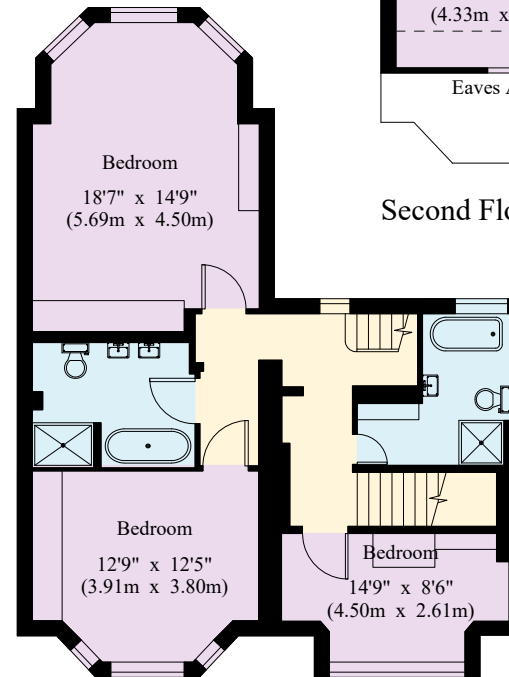

# Castleton House

**Gross Internal Area : 368.1 sq.m (3962 sq.ft.)**

*(Including Garage)*

© 26/11/24 Trueplan (UK) Ltd. 01892 614 881

This plan is for guidance only and must not be relied upon as a statement of fact. Attention is drawn to the Important Notice on the last page of the text of the Particulars.