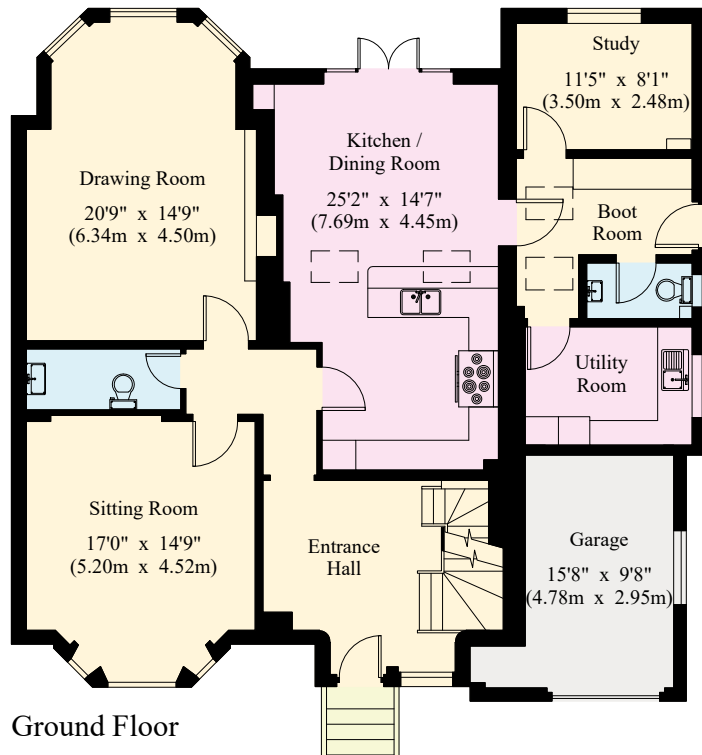

# Castleton House

**Gross Internal Area : 368.1 sq.m (3962 sq.ft.)**

*(Including Garage)*

© 26/11/24 Trueplan (UK) Ltd. 01892 614 881

This plan is for guidance only and must not be relied upon as a statement of fact. Attention is drawn to the Important Notice on the last page of the text of the Particulars.