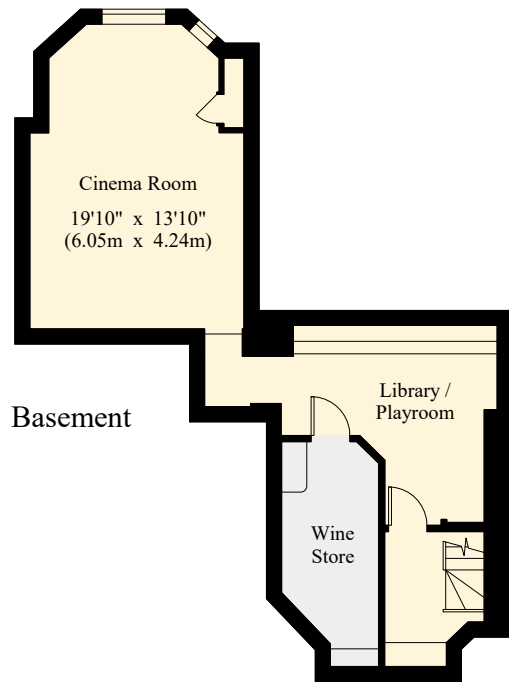

# Castleton House

**Gross Internal Area : 368.1 sq.m (3962 sq.ft.)**

*(Including Garage)*

© 26/11/24 Trueplan (UK) Ltd. 01892 614 881

This plan is for guidance only and must not be relied upon as a statement of fact. Attention is drawn to the Important Notice on the last page of the text of the Particulars.