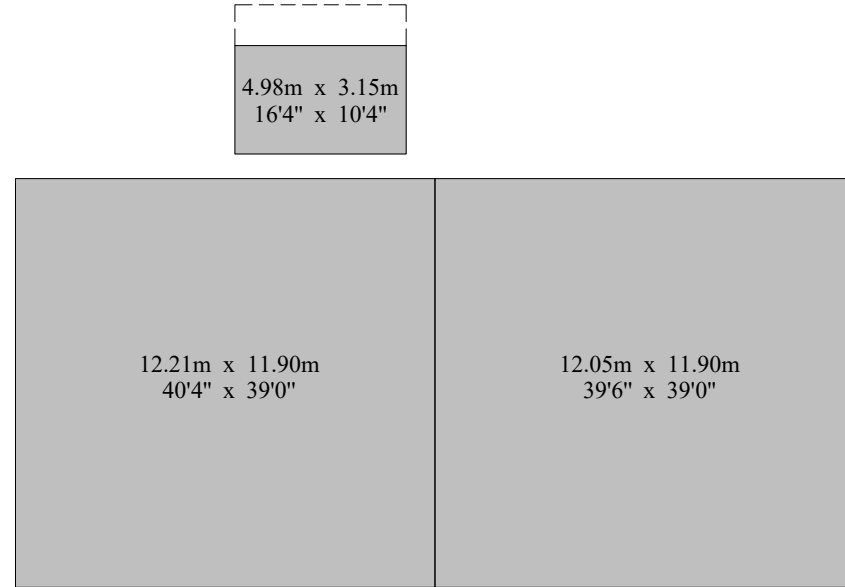

# Holmfield Farm

Gross Internal Area : 210.8 sq.m (2,269 sq.ft.)

For Identification Purposes Only.

© 2020 Trueplan (UK) Limited (01892) 614 881

# Holmfield Farm - Outbuildings

For Identification Purposes Only.

2020 Trueplan (UK) Limited (01892) 614 881