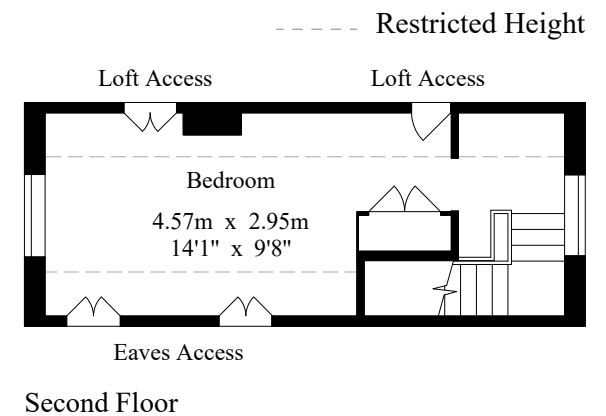

# Holmfield Farm

Gross Internal Area : 210.8 sq.m (2,269 sq.ft.)

For Identification Purposes Only.

© 2020 Trueplan (UK) Limited (01892) 614 881

# Holmfield Farm - Outbuildings

For Identification Purposes Only.

2020 Trueplan (UK) Limited (01892) 614 881