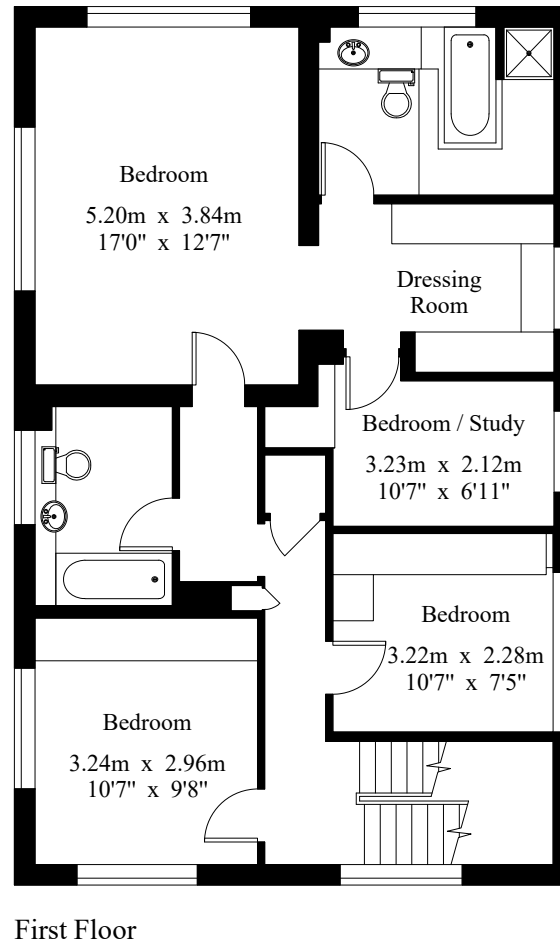

# Holmfield Farm

Gross Internal Area : 210.8 sq.m (2,269 sq.ft.)

For Identification Purposes Only.

© 2020 Trueplan (UK) Limited (01892) 614 881

# Holmfield Farm - Outbuildings

For Identification Purposes Only.

2020 Trueplan (UK) Limited (01892) 614 881