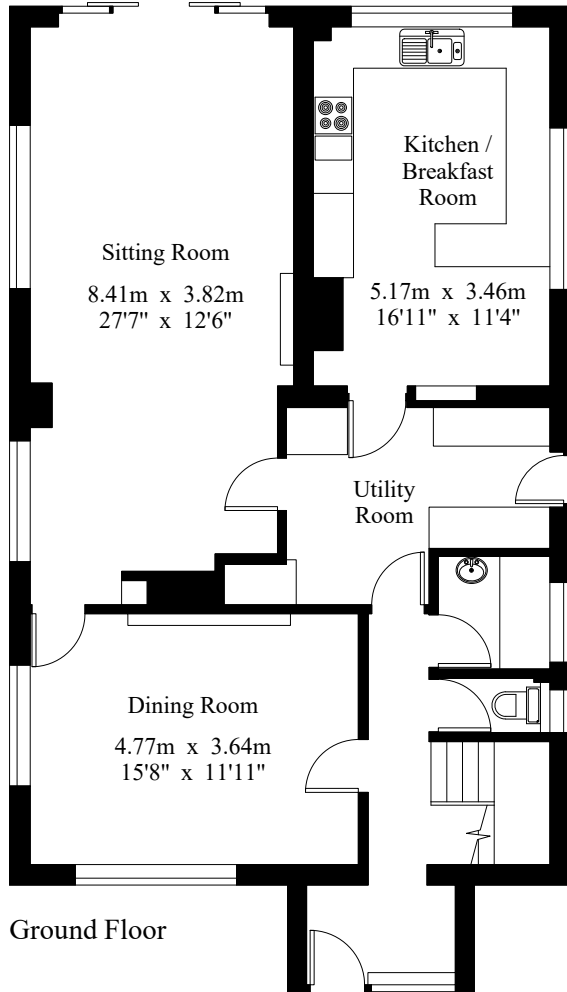

# Holmfield Farm

Gross Internal Area : 210.8 sq.m (2,269 sq.ft.)

For Identification Purposes Only.

© 2020 Trueplan (UK) Limited (01892) 614 881

# Holmfield Farm - Outbuildings

For Identification Purposes Only.

2020 Trueplan (UK) Limited (01892) 614 881