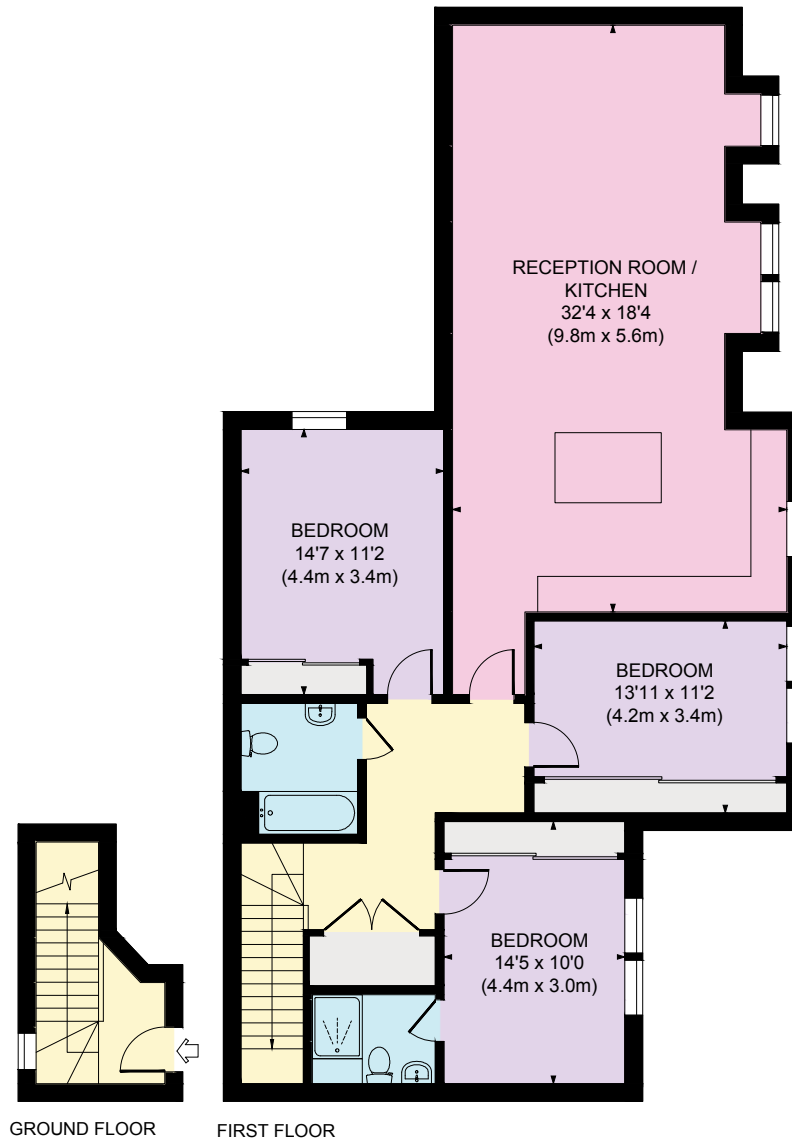

Approximate Gross Internal Area

1374 sq. ft / 127.60 sq. m

This plan is for layout guidance only. Not drawn to scale unless stated. Whilst every care is taken in the preparation of this plan, please check all dimensions, shapes and compass bearings before making decisions reliant upon them.